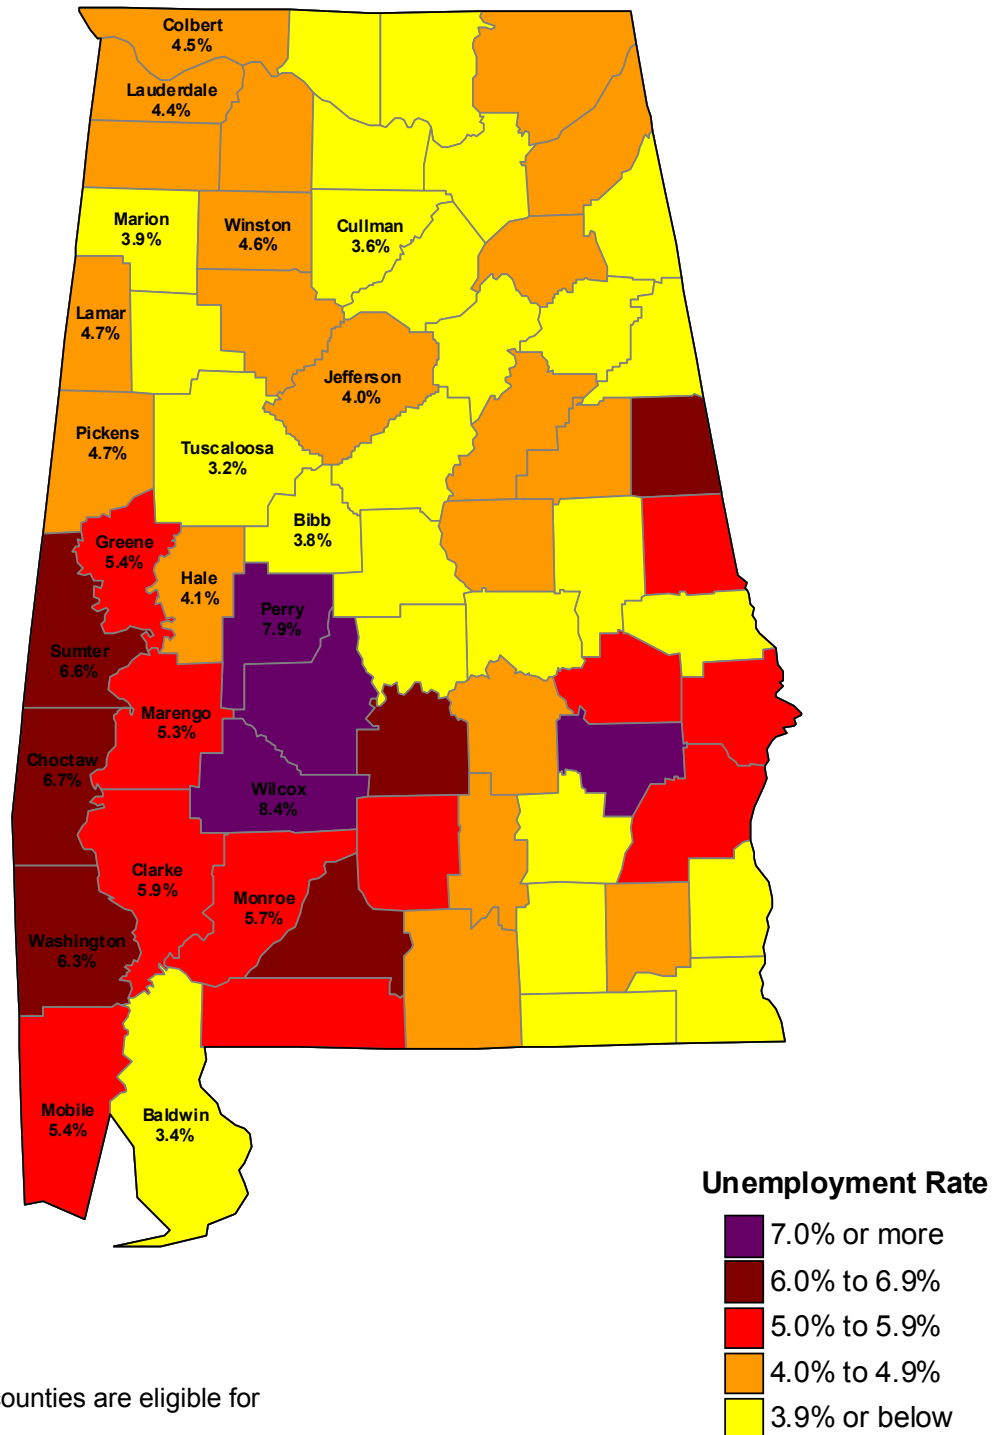

# Unemployment rates by county and disaster assistance eligibility, Alabama, September 2005, not seasonally adjusted

(State rate = 4.0%; U.S. rate = 4.8%)

NOTE: The labeled counties are eligible for  
disaster assistance as of September 10.