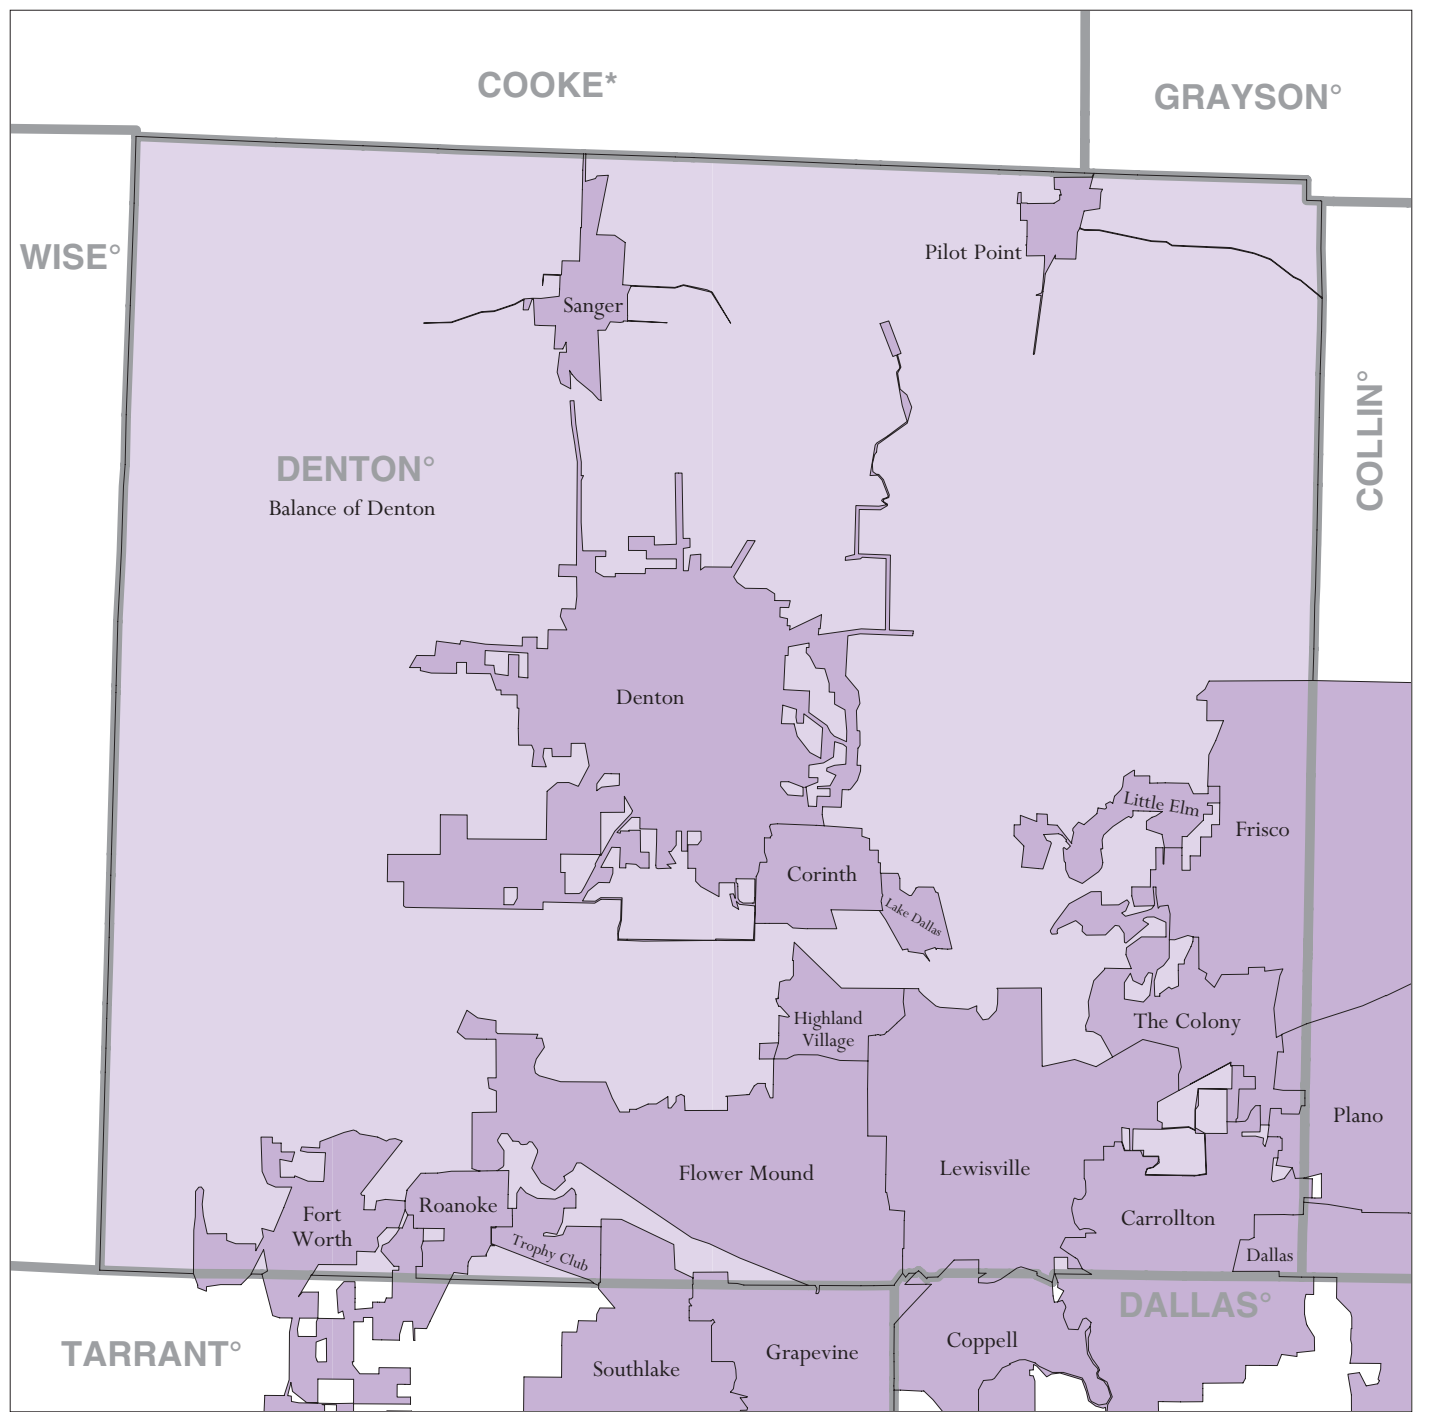

Denton County, TX - Economic Places

Location in State

Legend

- Madison Economic Place (completely or partially within subject area)
- Balance of Dane 'Balance of County' Economic Place
- DANE County or statistical equivalent

A degree (°) denotes that the county or statistical equivalent is in a Metropolitan Statistical Area. An asterisk (*) denotes that the county or statistical equivalent is in a Micropolitan Statistical Area. All boundaries are as of January 1, 2002.