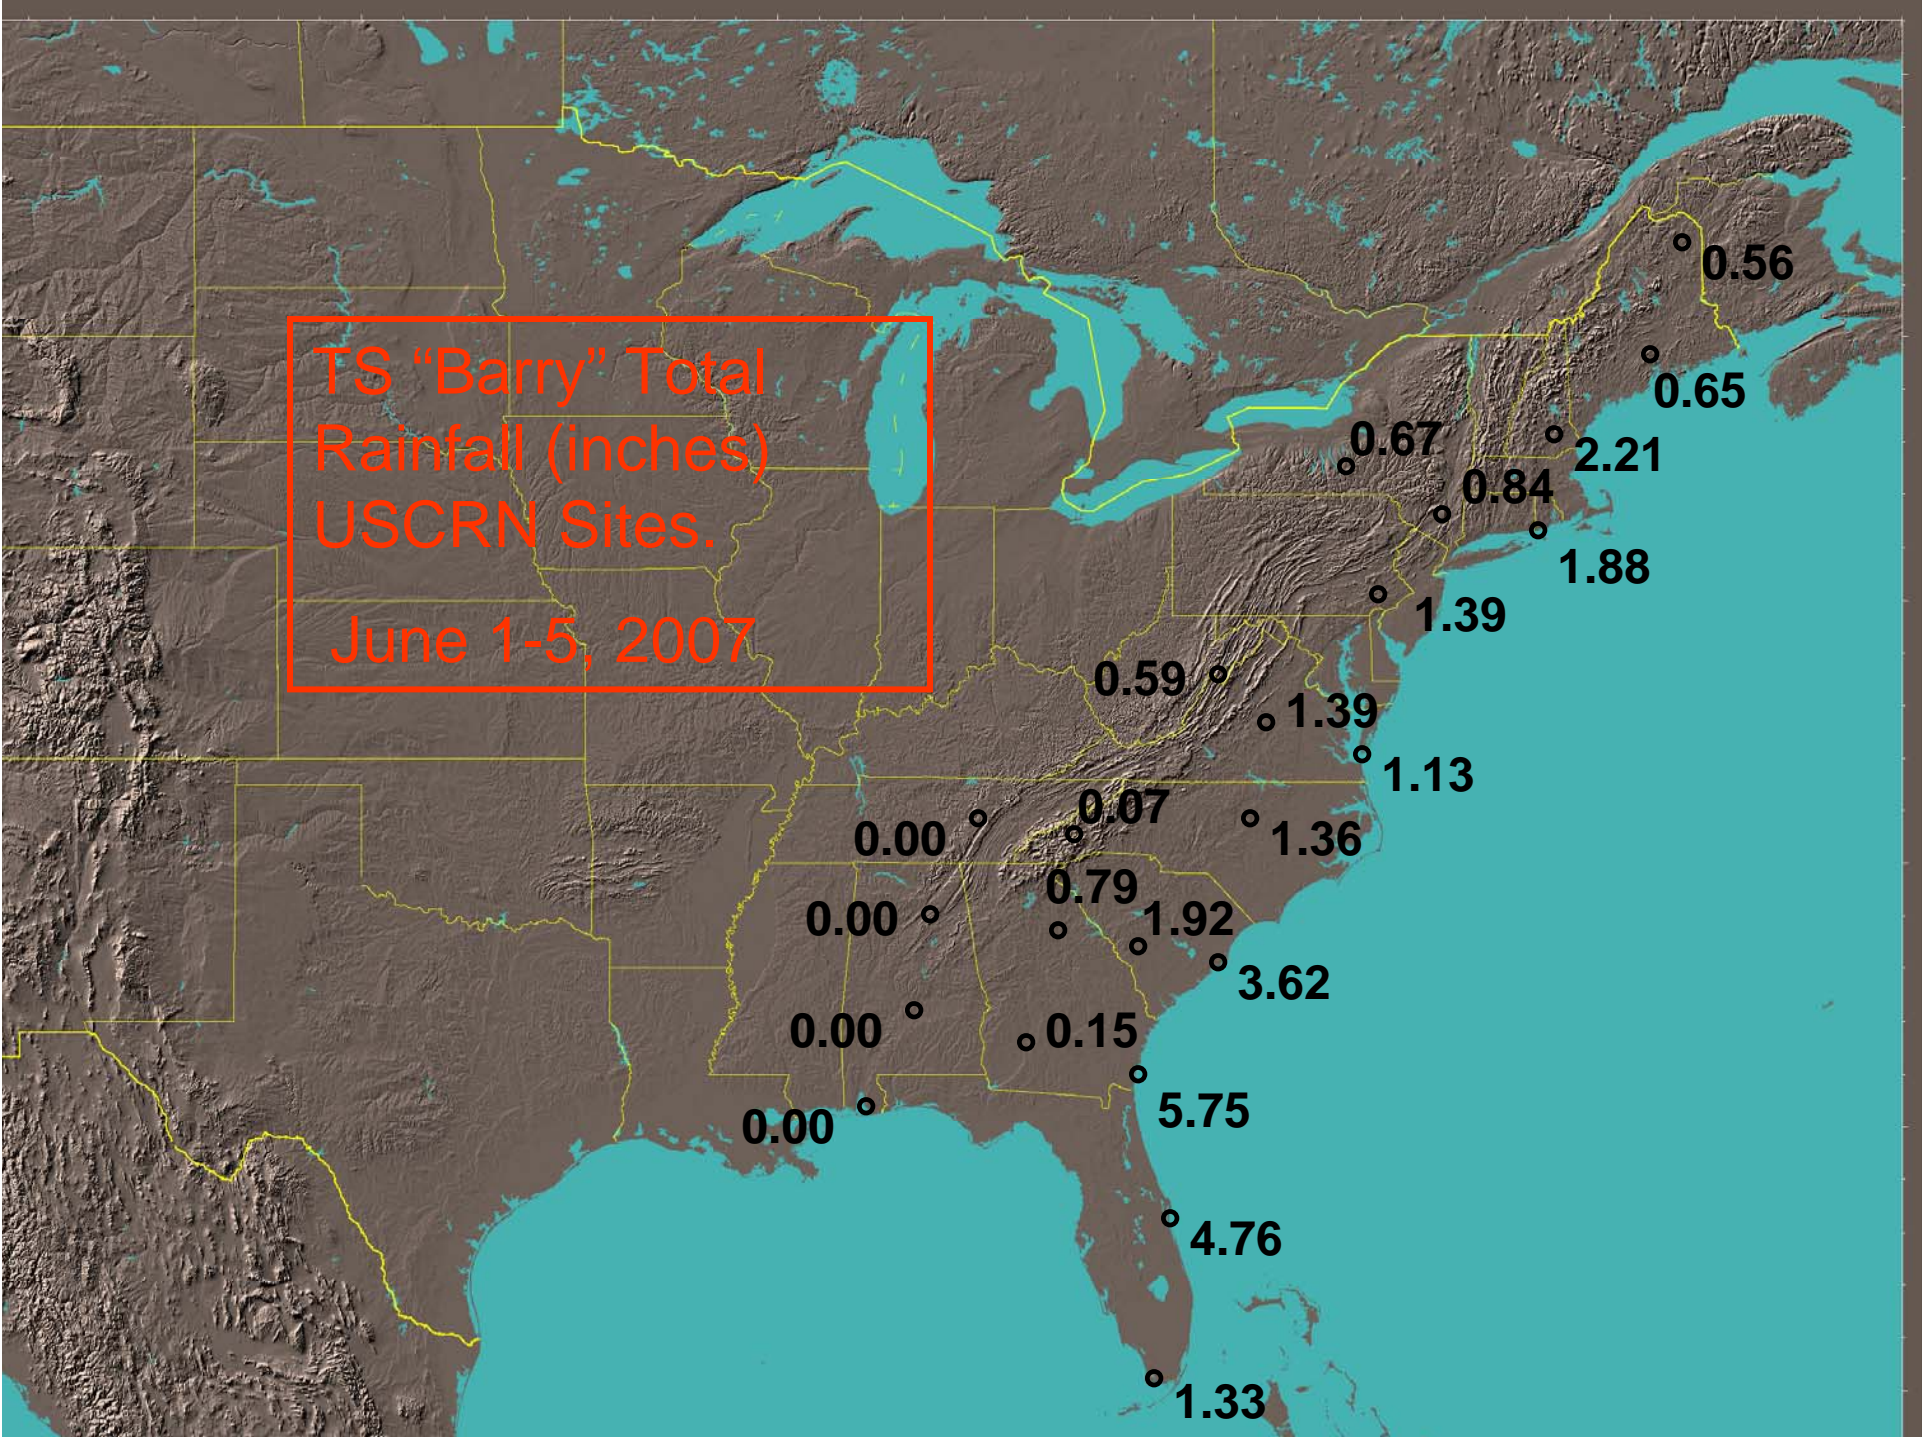

TS "Barry" Total
Rainfall (inches)
USCRN Sites.
June 1-5, 2007

CRN Station Totals Portrayed

- FL: Everglades City, NASA-KSC.
- GA: Cumberland; Newton; Watkinsville.
- SC: McClellanville; Blackville.
- AL: Fairhope; Gadsden; Selma.
- TN: Crossville.
- NC: Asheville; Durham.
- VA: Oyster; Charlottesville.
- WV: Elkins.
- PA; Stroud.
- NY: Ithaca; Millbrook.
- RI: Kingston
- NH: Durham
- ME: Limestone; Olde Town.