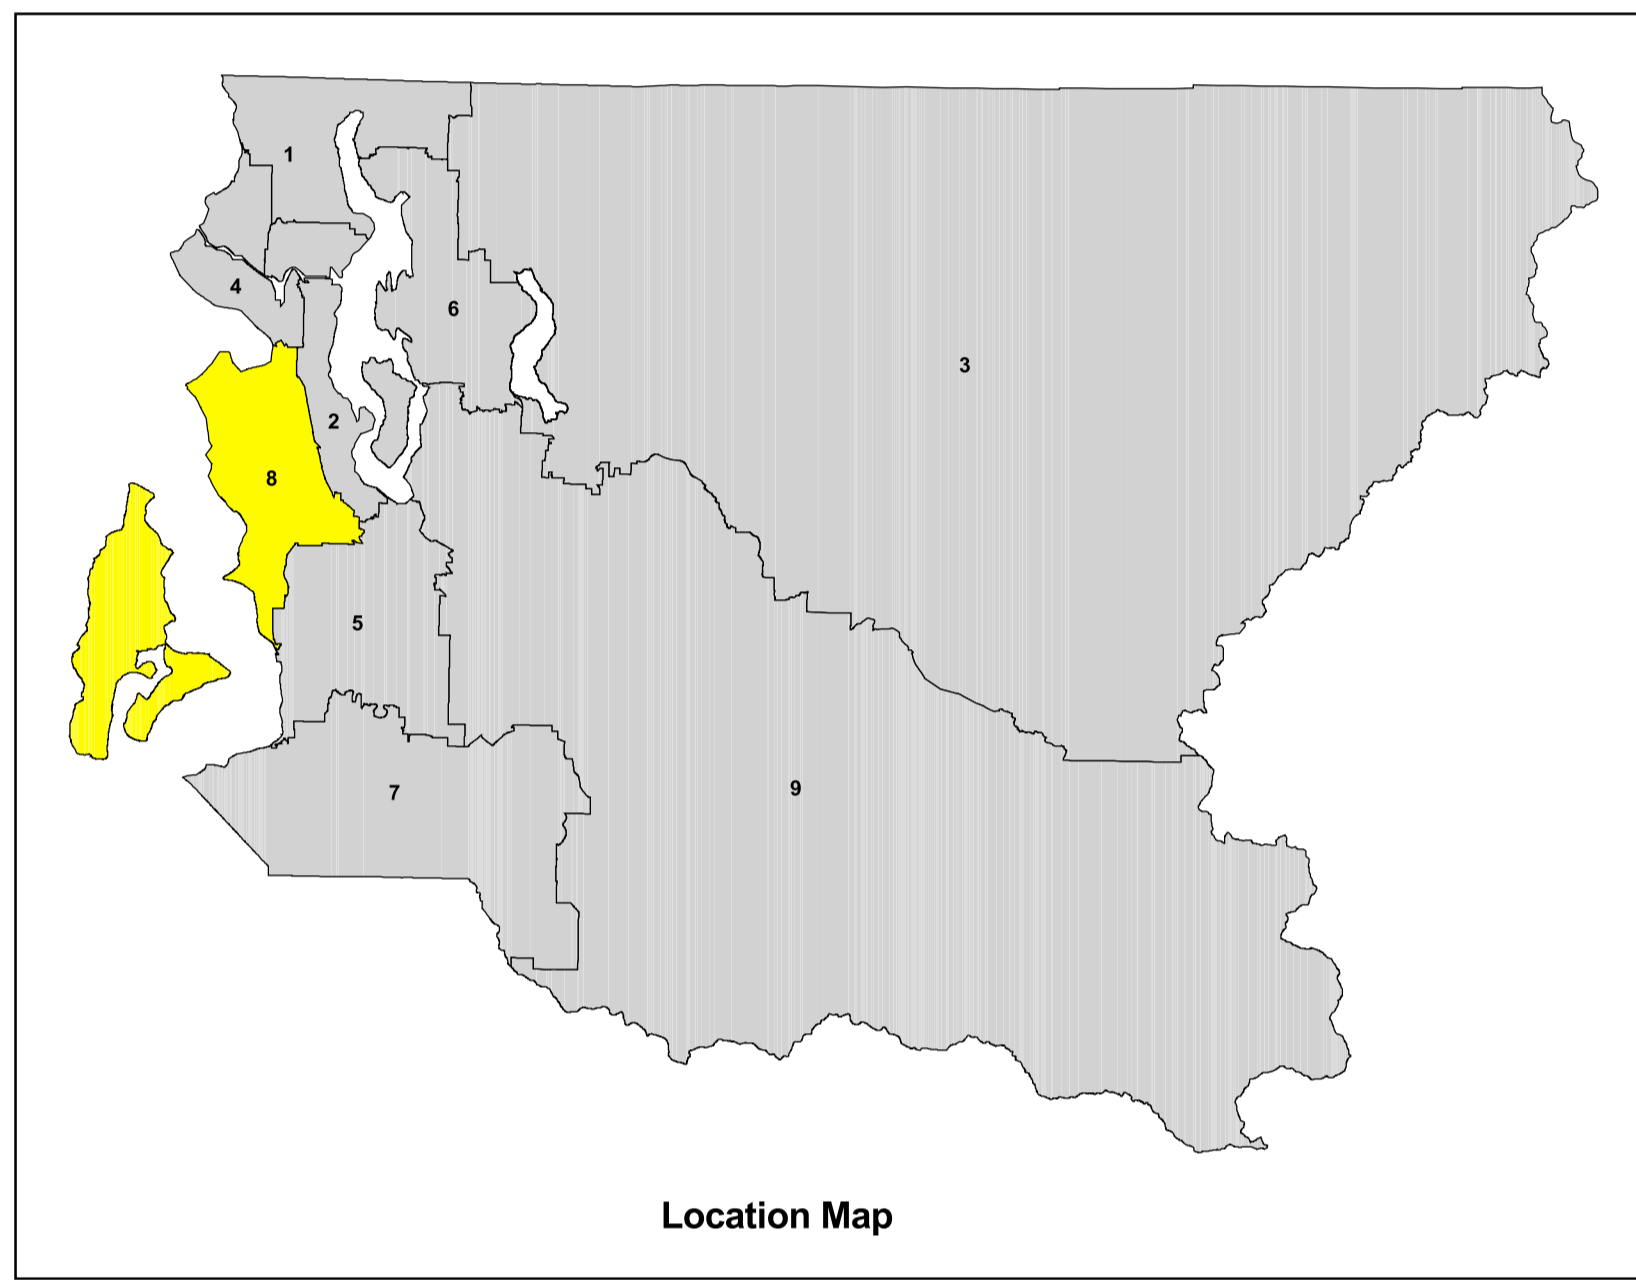

King County Council District 8

PUGET SOUND

Legend

- 2008 Precinct Boundaries
- Cities
  - Burien
  - Unincorporated King County
  - Normandy Park
  - Seattle
  - SeaTac
  - Tukwila
- Streets
- Congressional District Boundaries
- Legislative District Boundaries

0 0.5 1 1.5 Miles

Produced by:
GIS Section
Elections Division
Department of Executive Services
June 2008