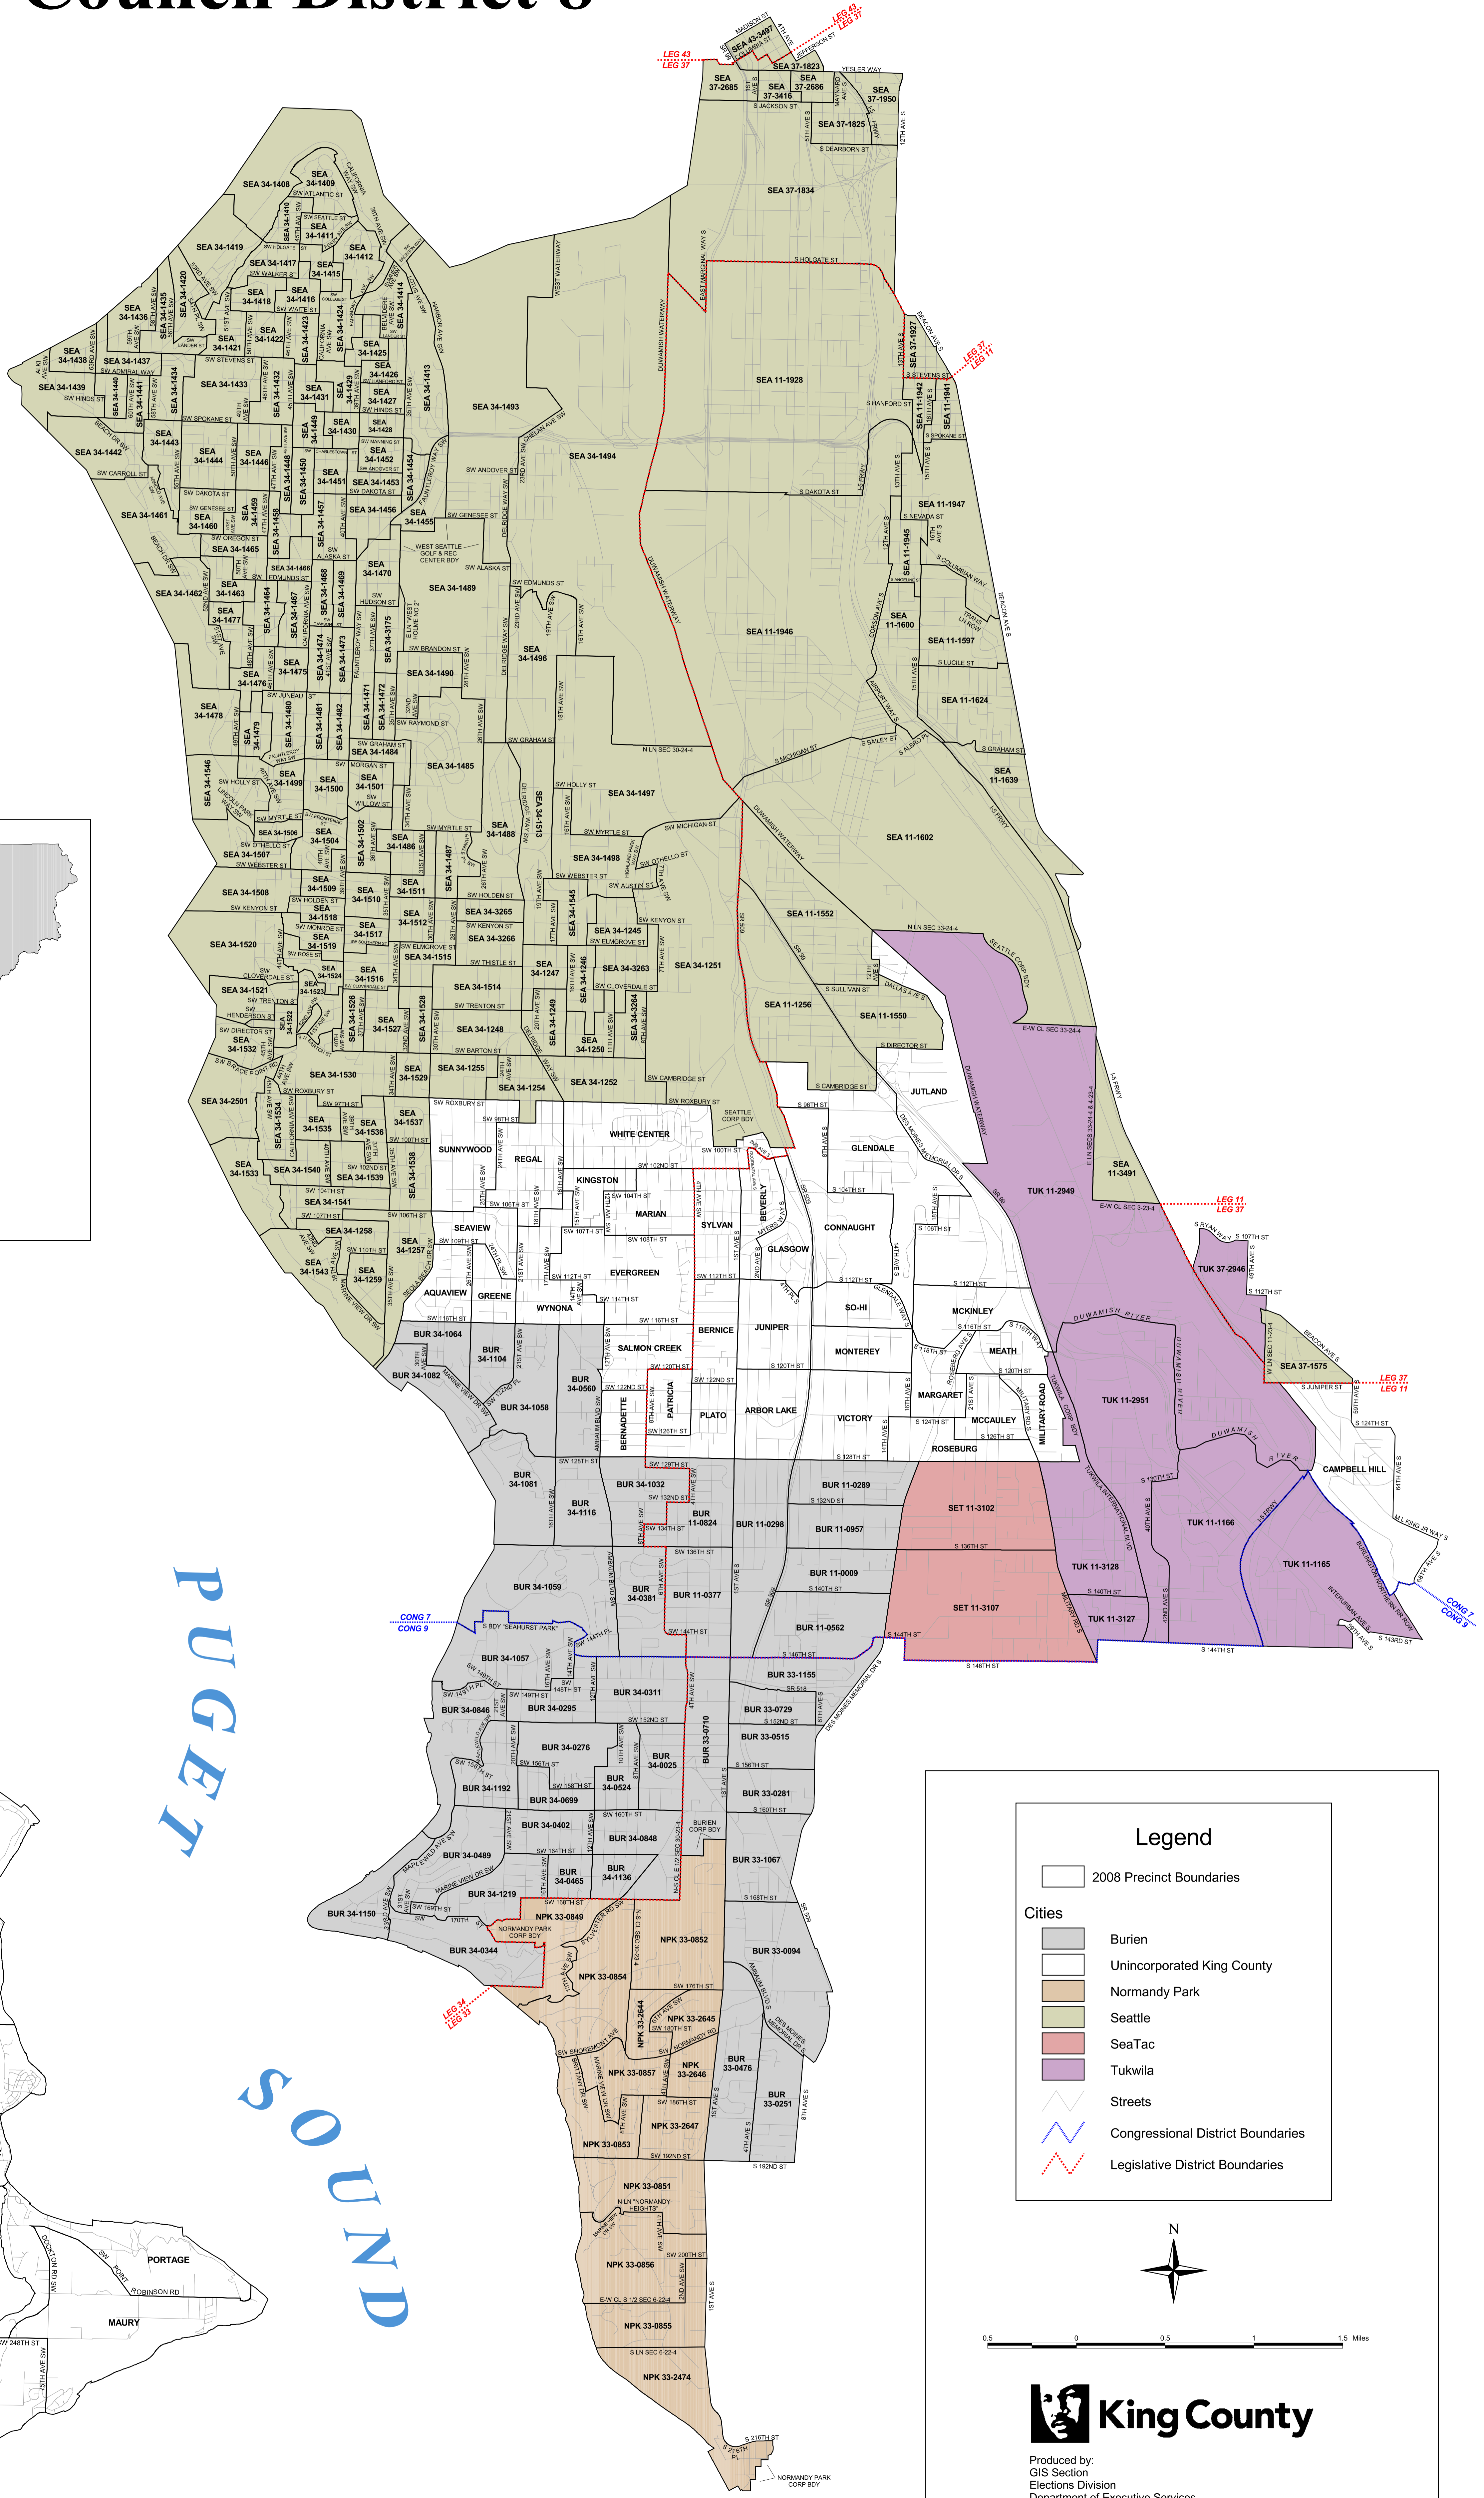

King County Council District 8

PUGET SOUND

Legend

- 2008 Precinct Boundaries
- Cities
  - Burien
  - Unincorporated King County
  - Normandy Park
  - Seattle
  - SeaTac
  - Tukwila
- Streets
- Congressional District Boundaries
- Legislative District Boundaries

0 0.5 1 1.5 Miles

Produced by:
GIS Section
Elections Division
Department of Executive Services
June 2008