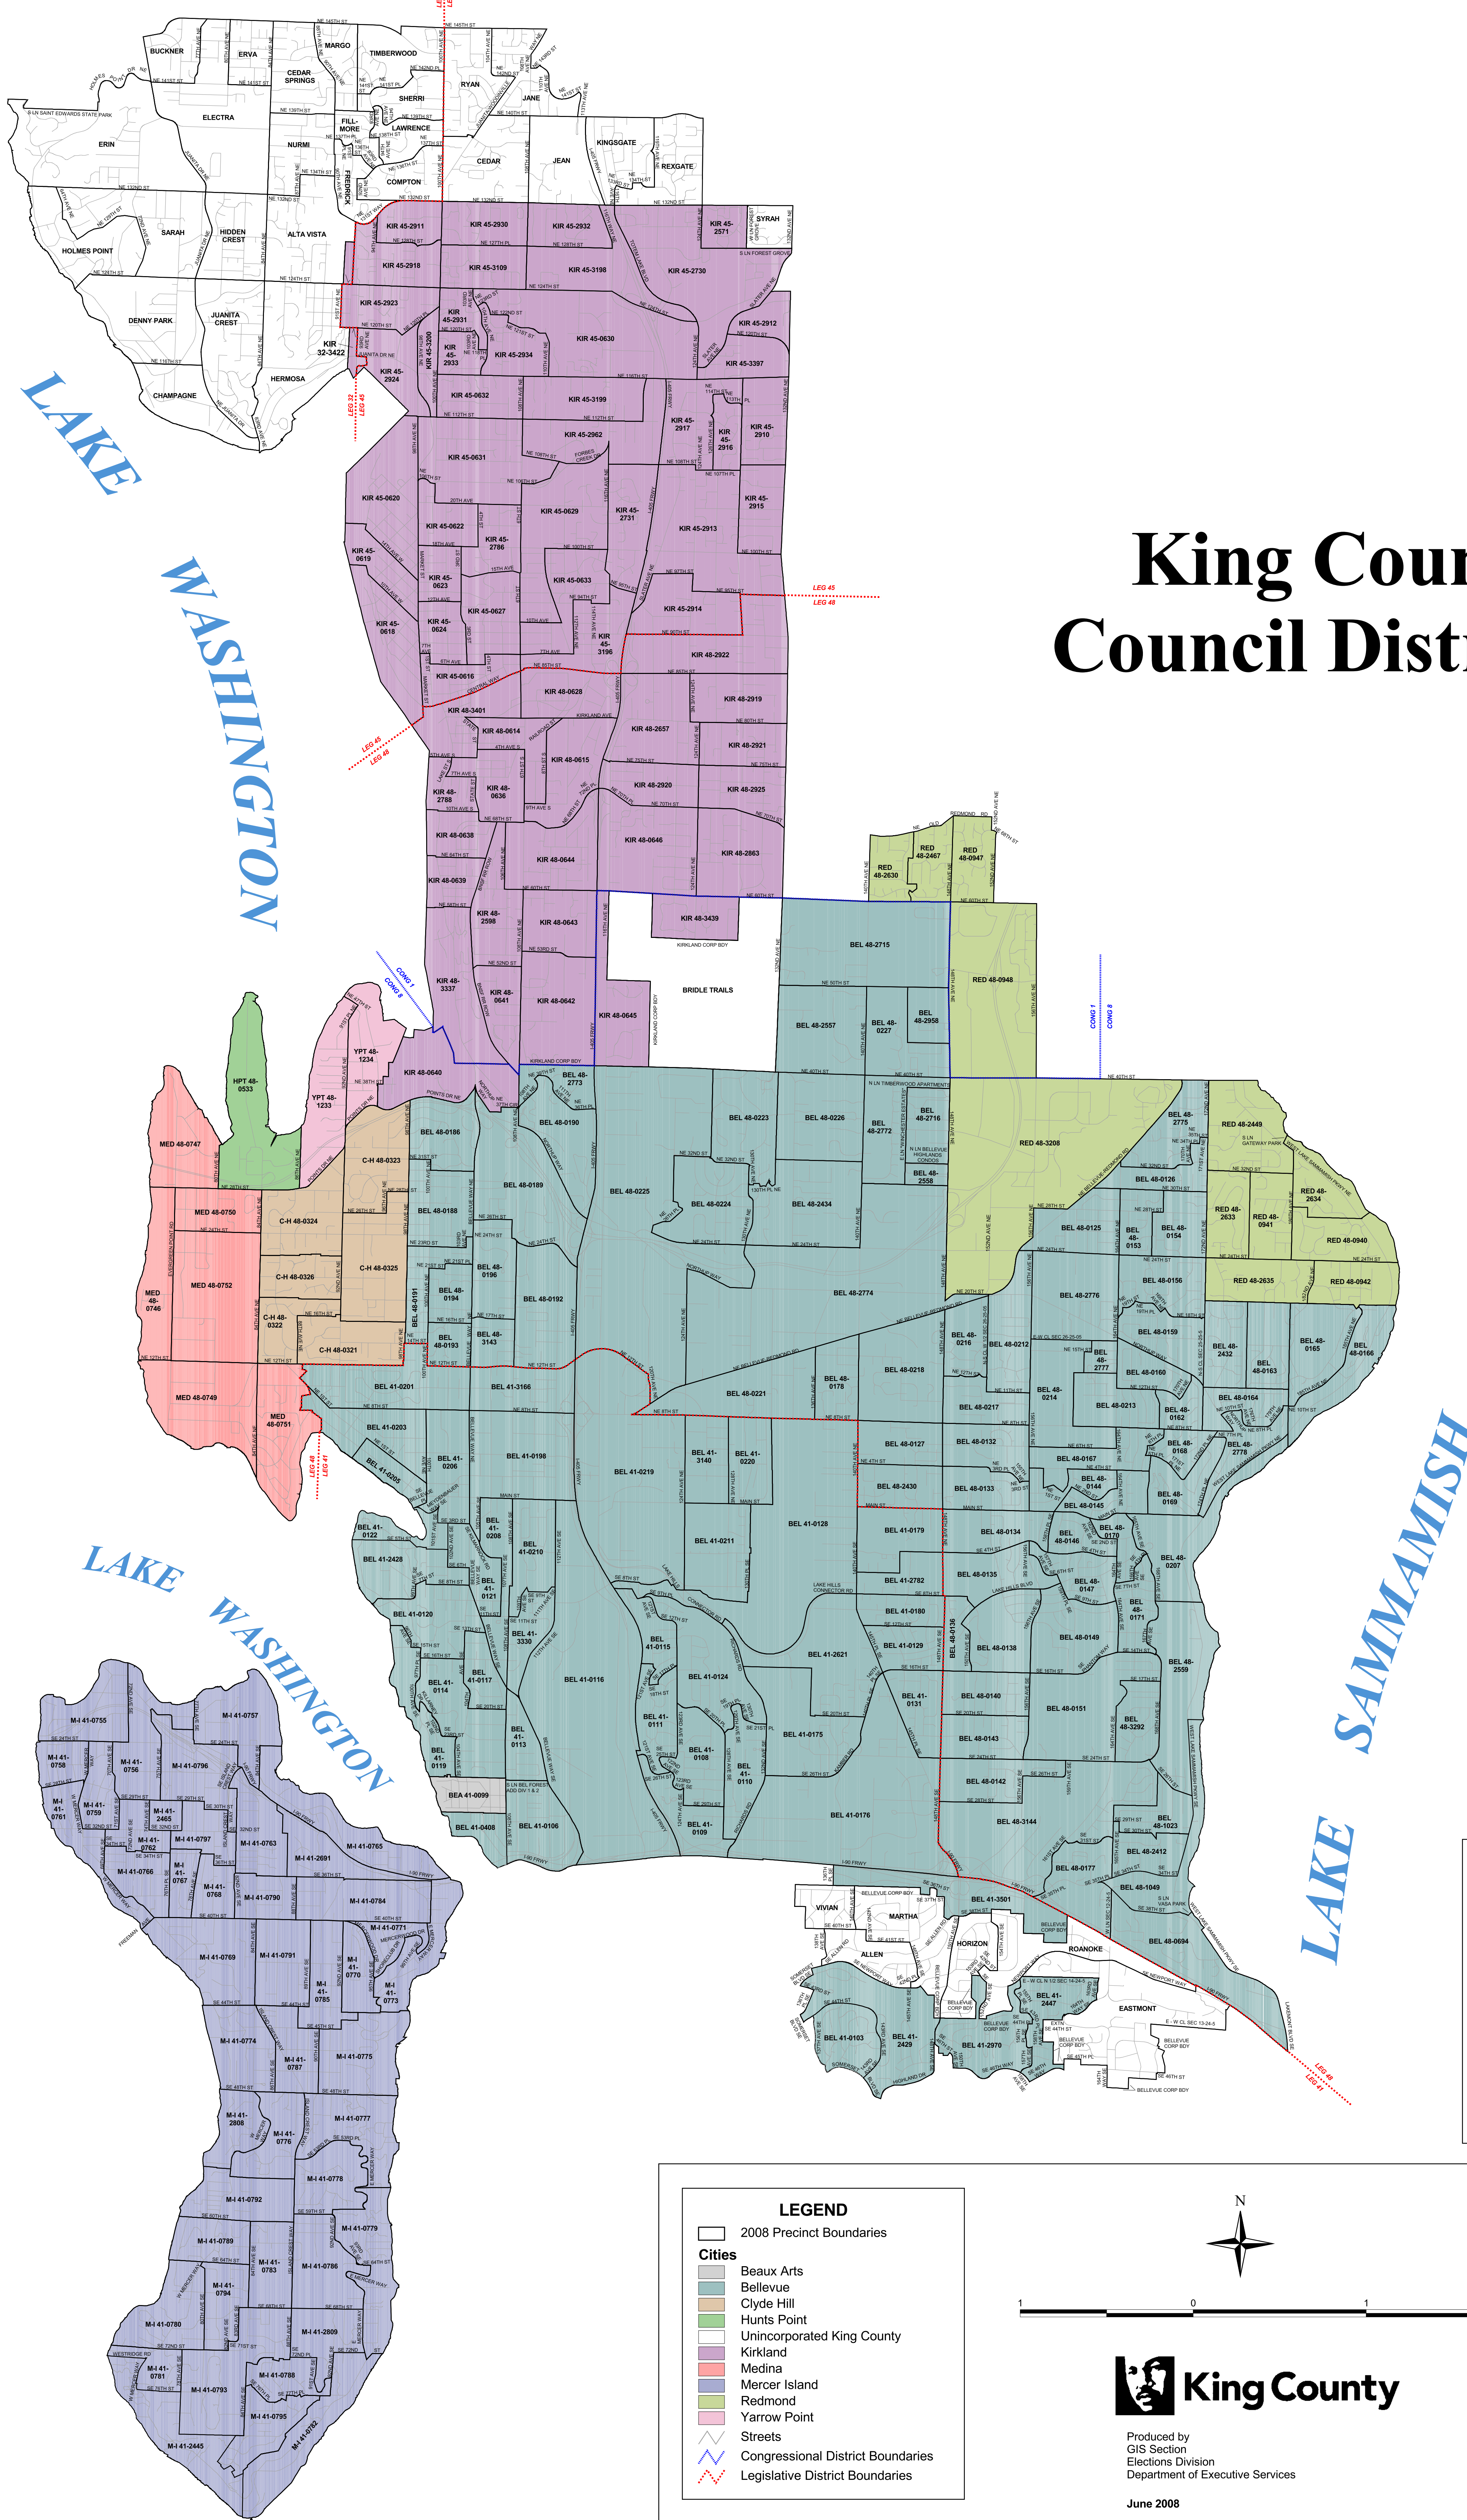

King County Council District 6

LEGEND

- 2008 Precinct Boundaries
- Cities
  - Beaux Arts
  - Bellevue
  - Clyde Hill
  - Hunts Point
  - Unincorporated King County
  - Kirkland
  - Medina
  - Mercer Island
  - Redmond
  - Yarrow Point
- Streets
- Congressional District Boundaries
- Legislative District Boundaries

Produced by
GIS Section
Elections Division
Department of Executive Services

June 2008