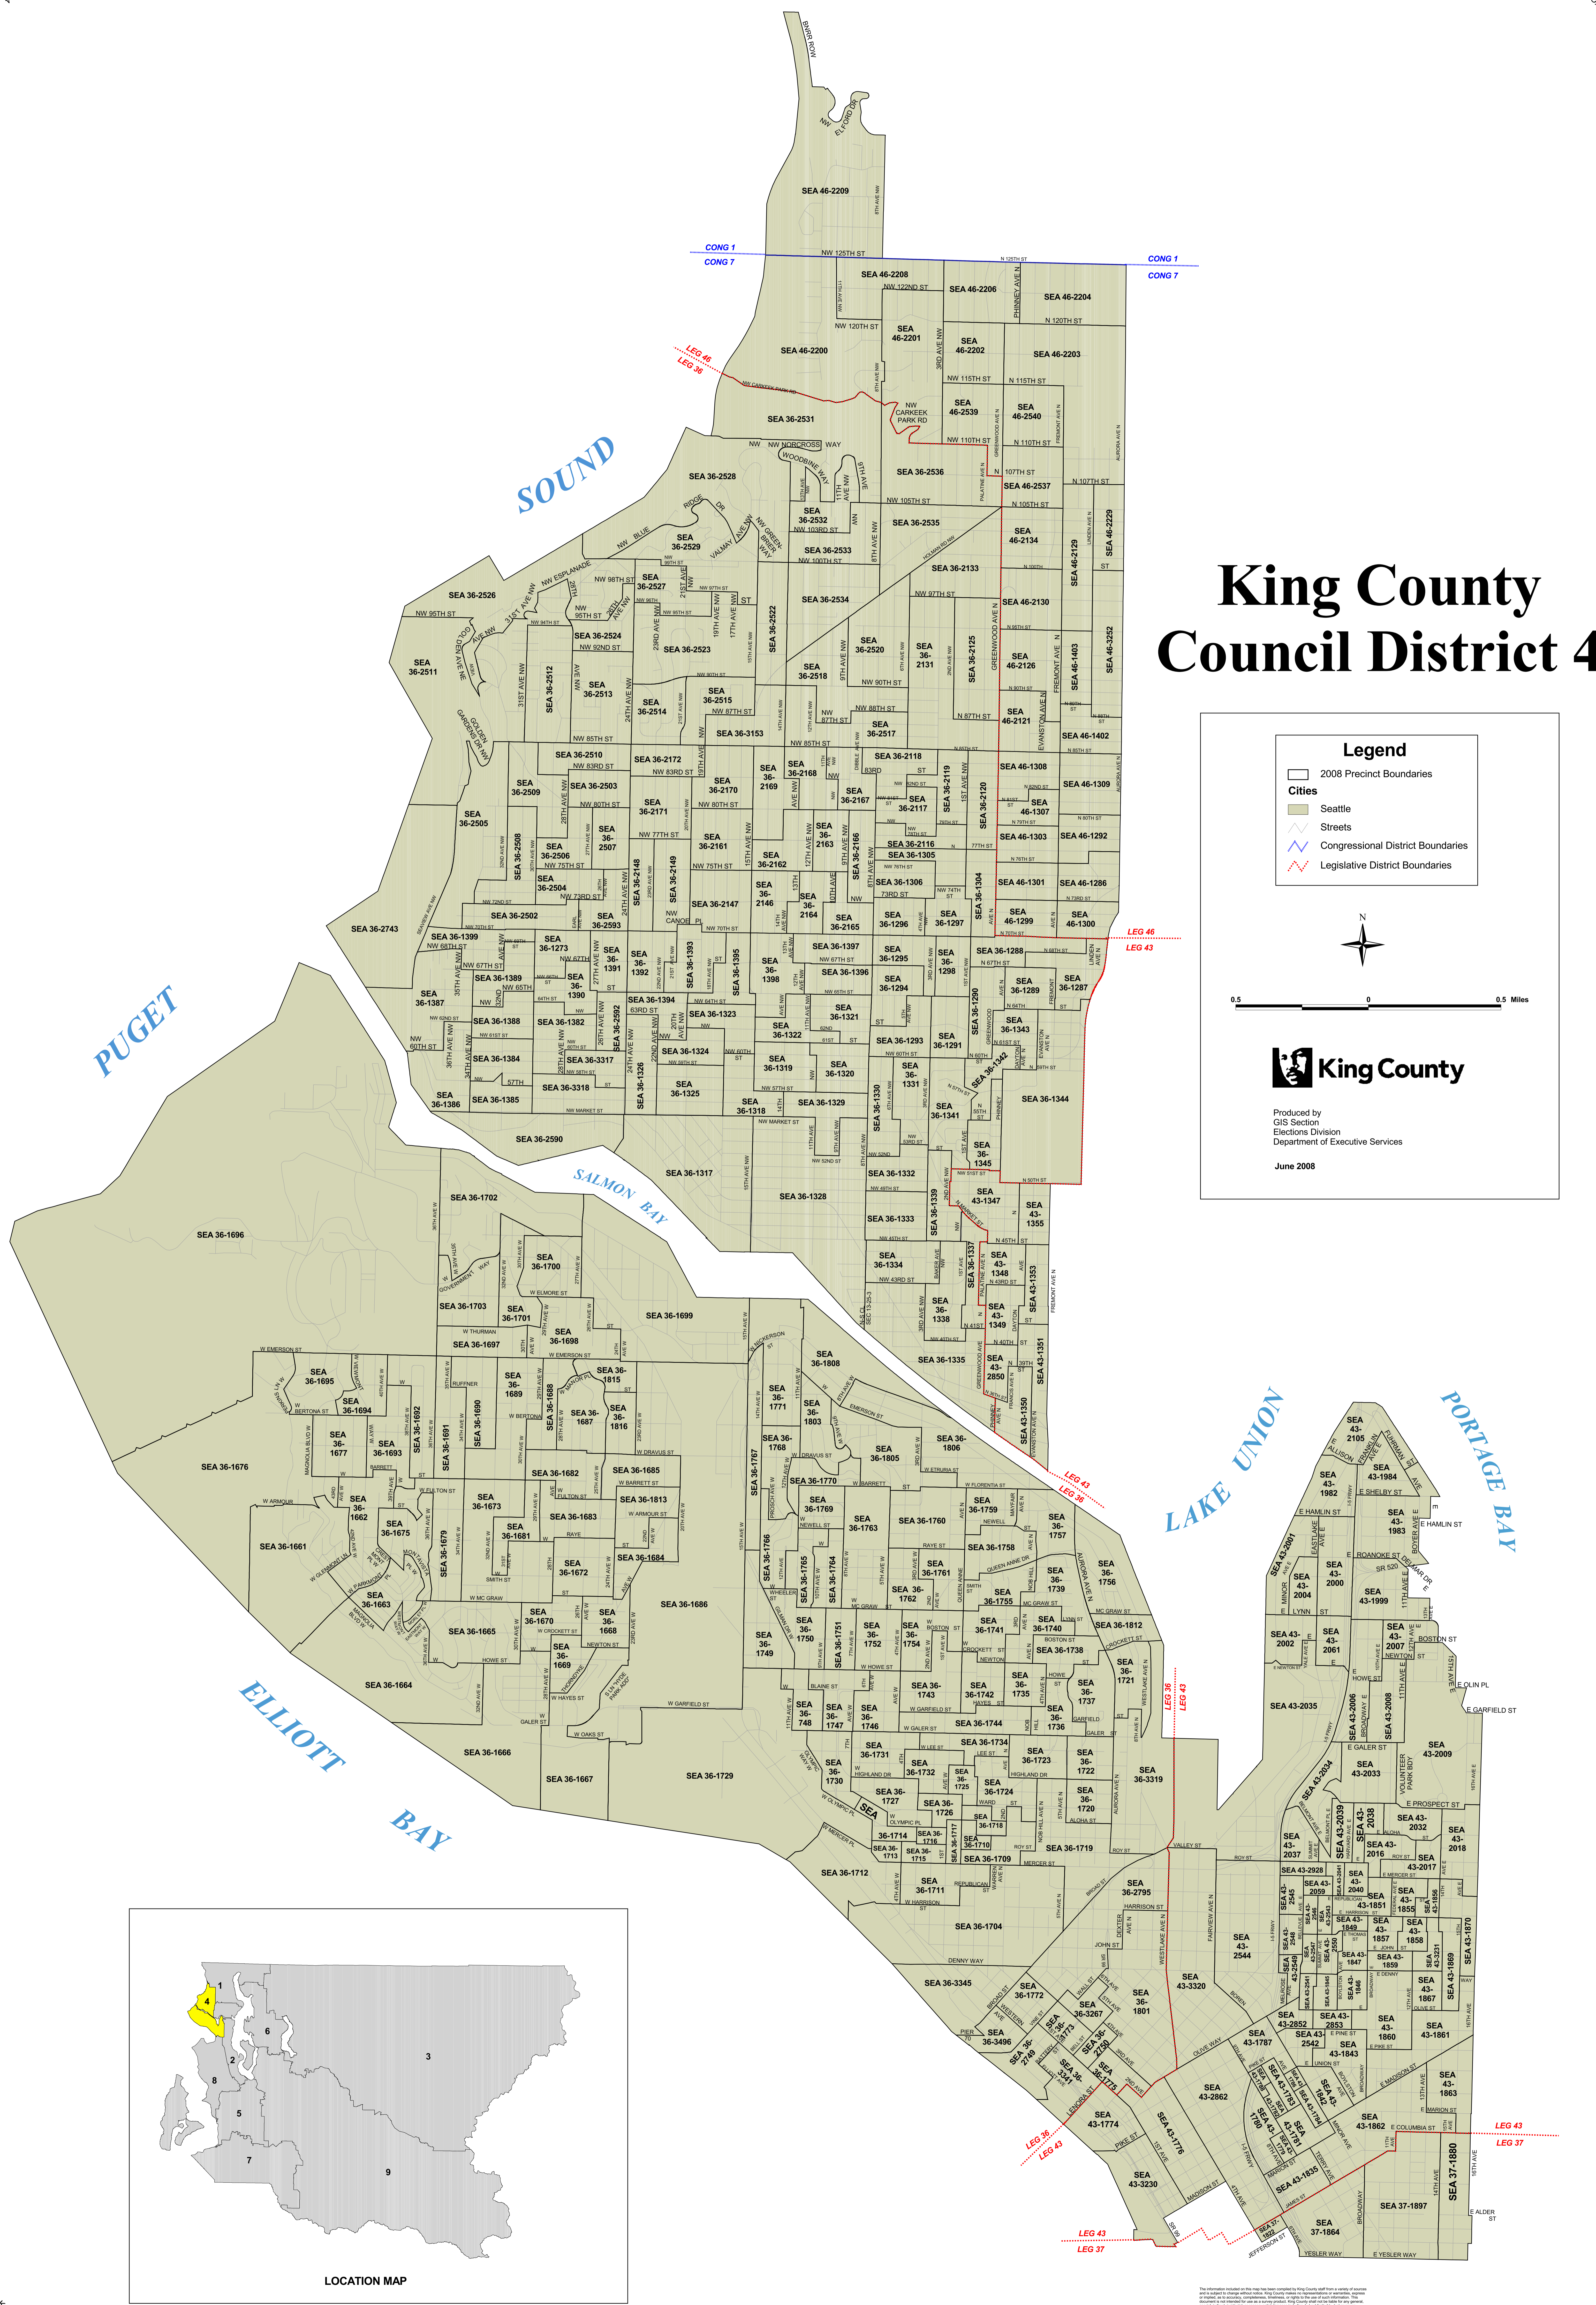

King County Council District 4

Legend

- 2008 Precinct Boundaries
- Cities
  - Seattle
- Streets
- Congressional District Boundaries
- Legislative District Boundaries

Produced by
GIS Section
Elections Division
Department of Executive Services

June 2008