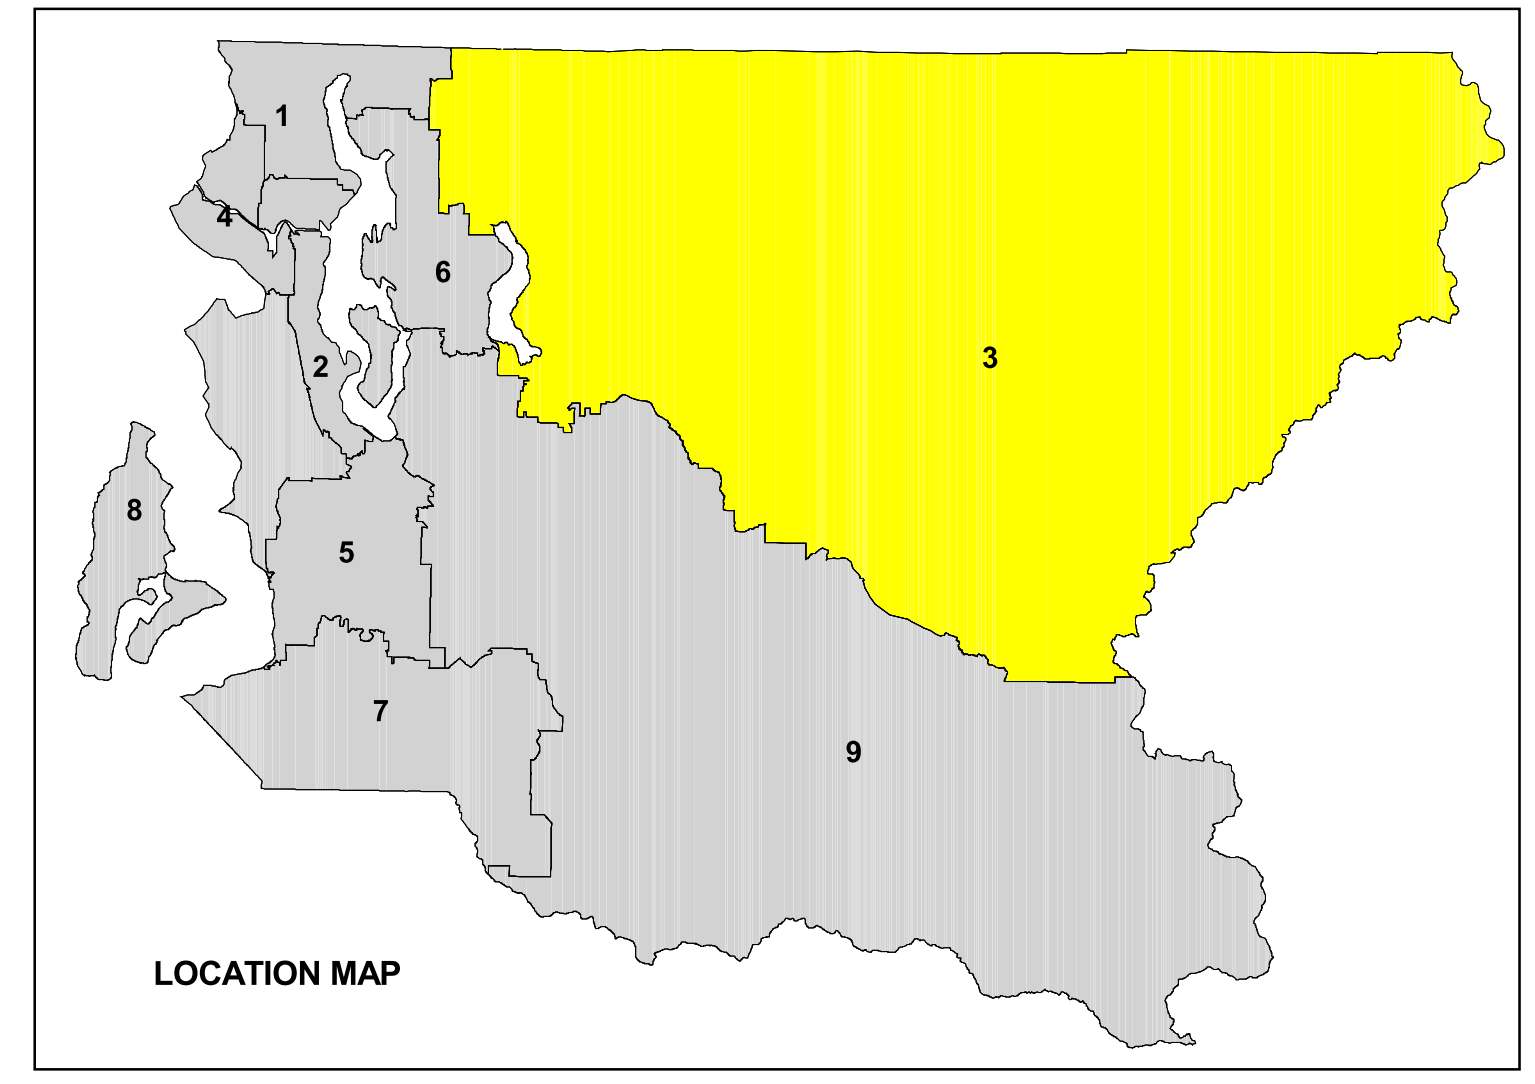

King County Council District 3

Page 1

Legend

- 2008 Precinct Boundaries
- Cities
  - Bellevue
  - Issaquah
  - Unincorporated King County
  - Redmond
  - Sammamish
  - Woodinville
- Streets
- Congressional District Boundaries
- Legislative District Boundaries

King County
Produced by
GIS Section
Elections Division
Department of Executive Services
June 2008

SEE PAGE 2