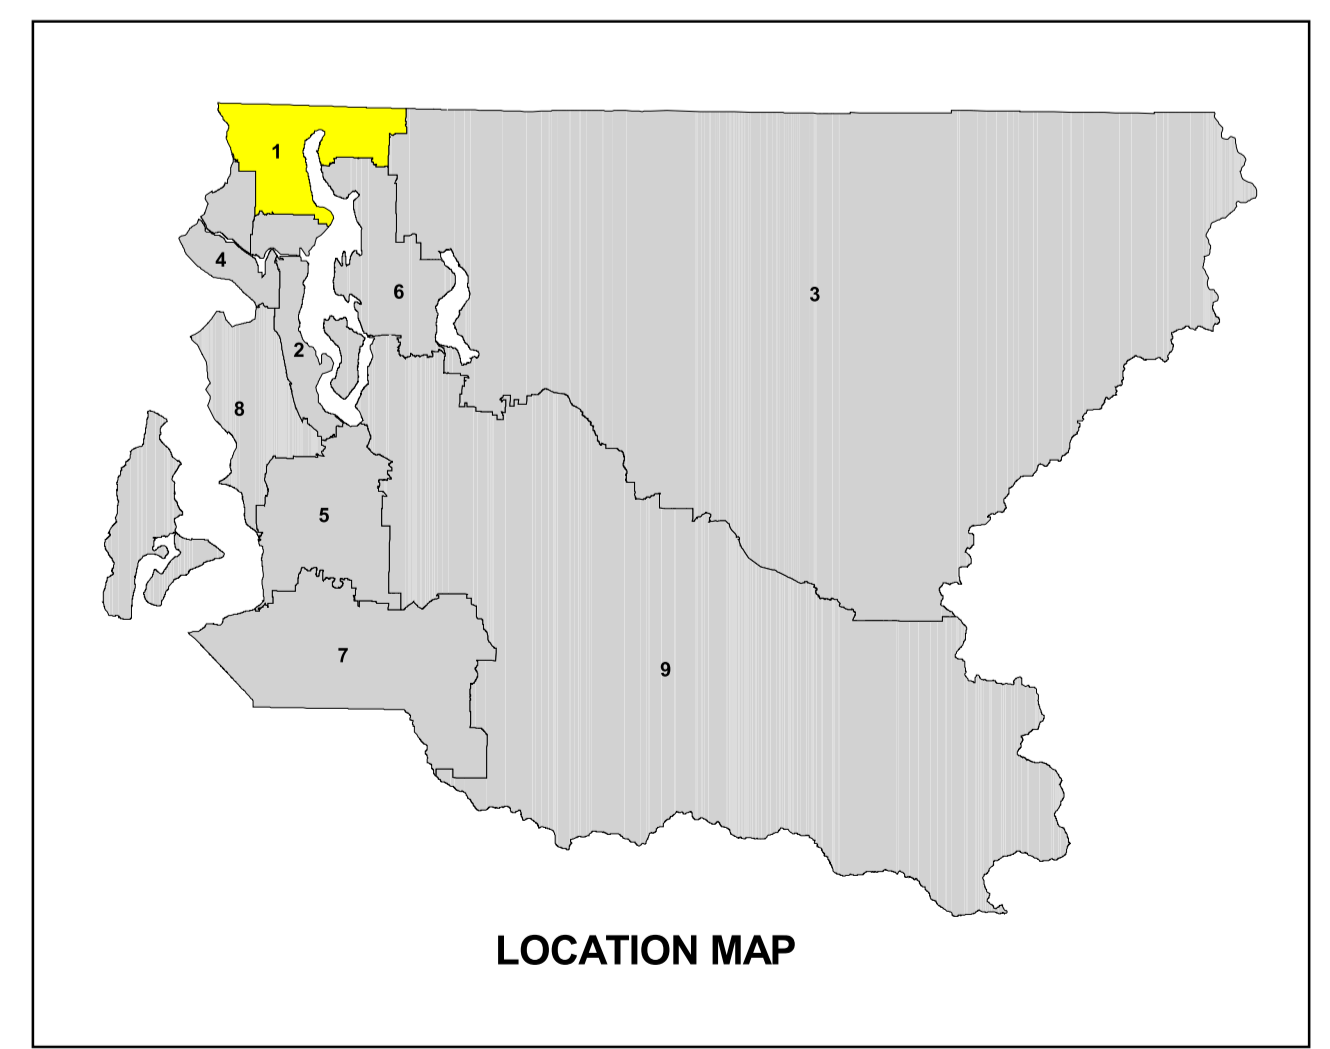

King County Council District 1

Legend

- 2008 Precinct Boundaries

Cities

- Bothell
- Lake Forest Park
- Unincorporated King County
- Kenmore
- Seattle
- Shoreline
- Woodinville
- Streets
- Congressional District Boundary
- Legislative District Boundary

Produced by
GIS Section
Elections Division
Department of Executive Services
June 2008