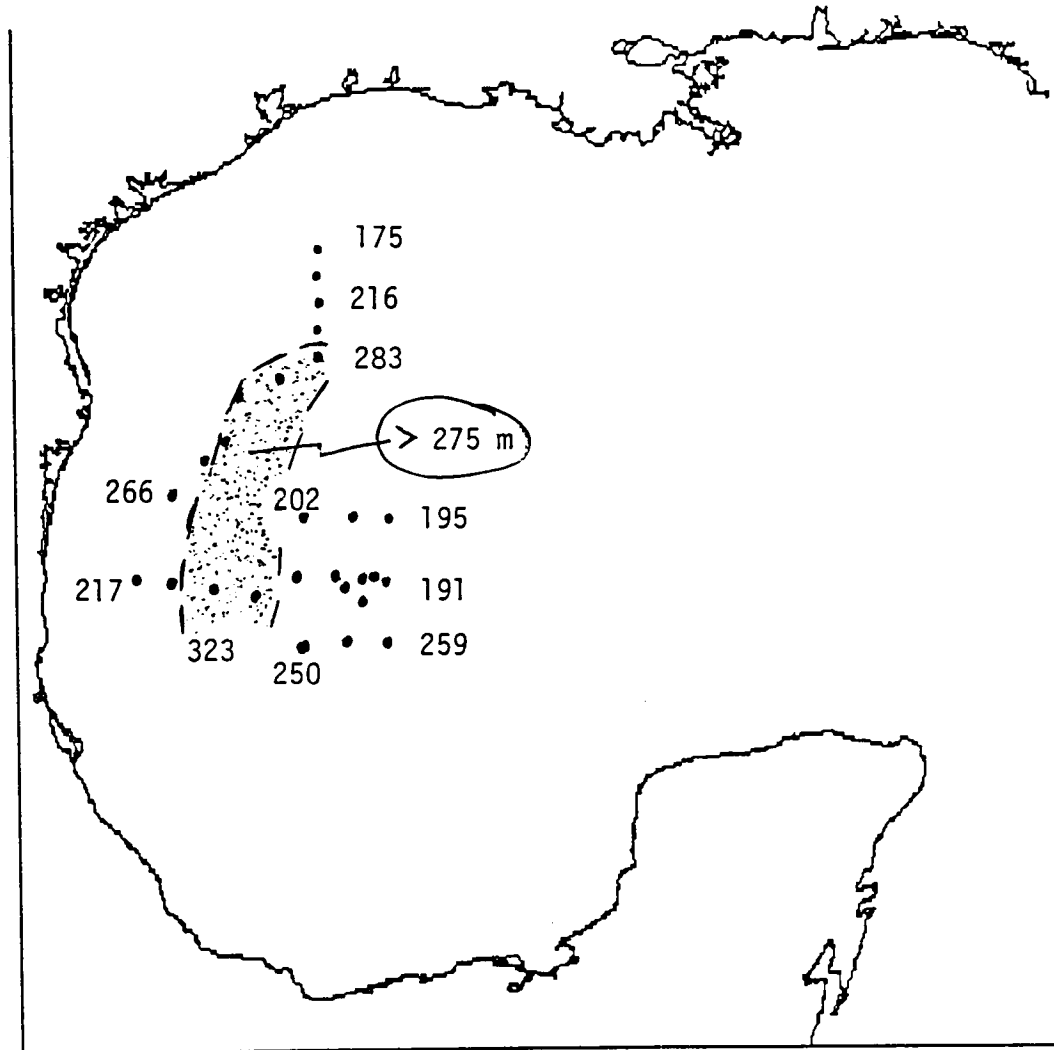

TITLE: 92G06 XBT STATIONS showing depth (m) to 15°C