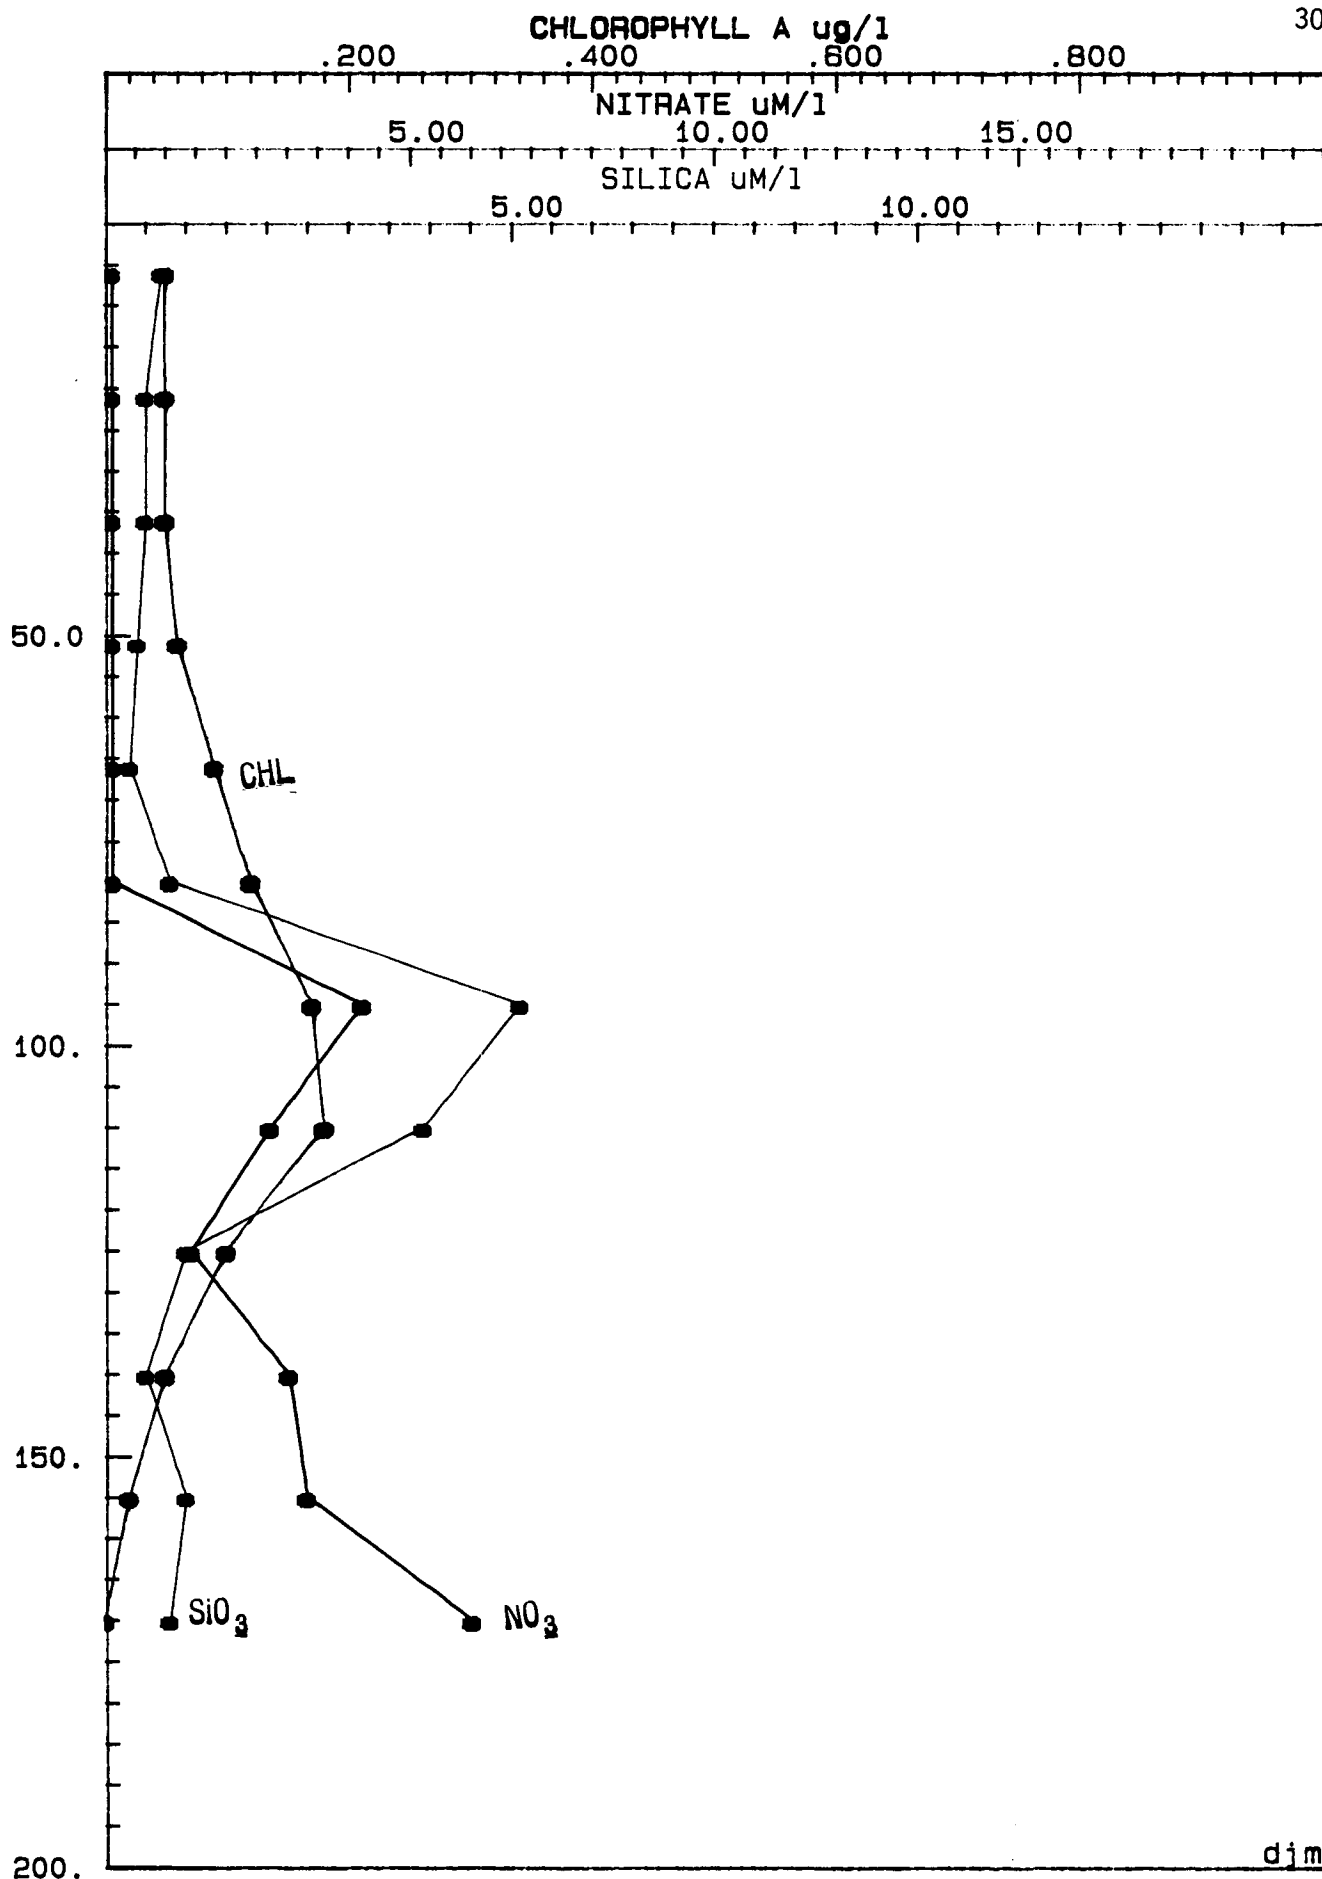

djm

CRUISE: 92G13 STATION: B92G13*15*1 DATE: 0 OCT 92
 LATITUDE: 24 40.6 LONGITUDE: 89 55.3

djm

CRUISE: 92G13 STATION: B92G13*15*1 DATE: 0 OCT 92
LATITUDE: 24 40.6 LONGITUDE: 89 55.3

djm

CRUISE: 92G13 STATION: B92G13*18*1 DATE: 0 OCT 92
LATITUDE: 24 30.1 LONGITUDE: 90 59.8