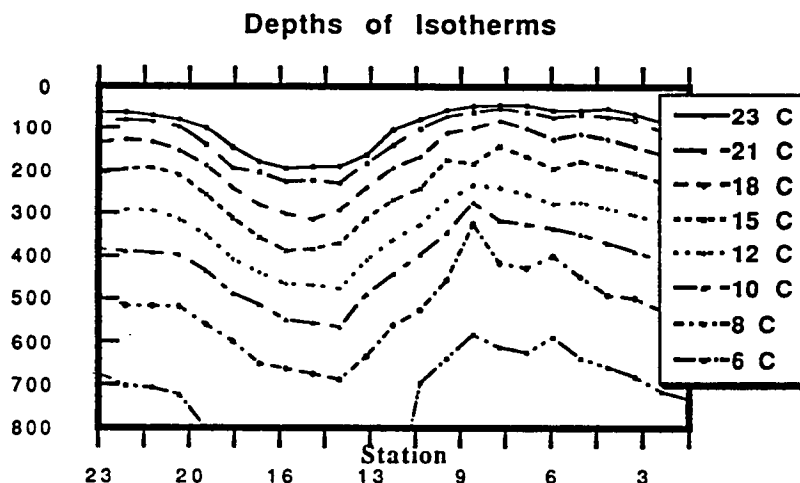

XBT DATA

T-7 XBTs were dropped every 20 nautical miles along the cruise track for 92G-13, starting 20 miles seaward of the shelf-slope break off west Florida and continuing to the shelf-slope break south of Galveston, TX. No correction to XBT temperature has been made to the data presented in this report, for a comparison of the temperature of the mixed layer sensed by the XBTs compared to that sensed by GYRE's Seabird SBE-09 CTD or to the thermistor in GYRE's Applied Microsystems underway thermosalinograph shows negligible temperature effect. In the tables which follow, no correction has been made to drop rate (apparent depth of XBT) although this was subsequently corrected by $[1.047z - 3]$ prior to the calculation of dynamic height (see page 9). By flip of a coin, we elected to use Sparton probes first (s/n 002861-002872 for Sta 01-12 and s/n 005145-005156 for Sta 13-23). Sippican probes (from batch 782625-782636) were used at the remainder of the stations.

Below are plots of the depth of selected isotherms that were generated from these raw XBT temperature versus XBT depth data. Eddies 'U' and 'V' show up as regions where the 15°C isotherm deepens to > 250 m (Sta 12-19 and Sta 26-29, respectively).