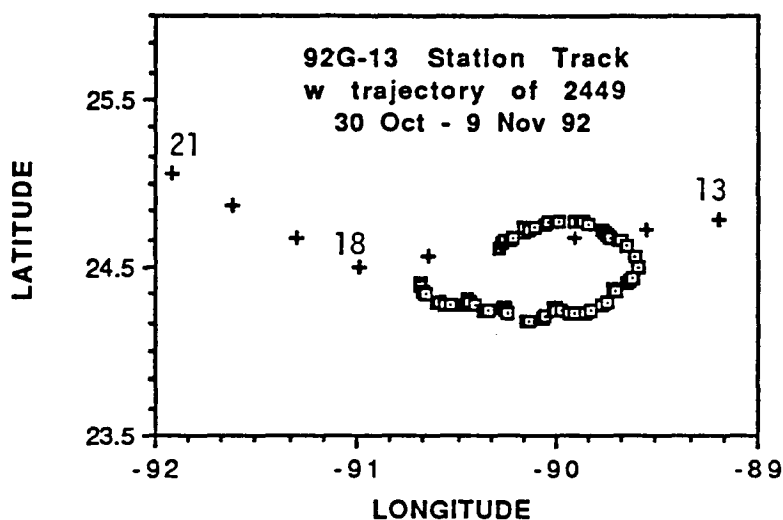

REMOTE SENSING:SST DATA AND DRIFTER TRAJECTORIES