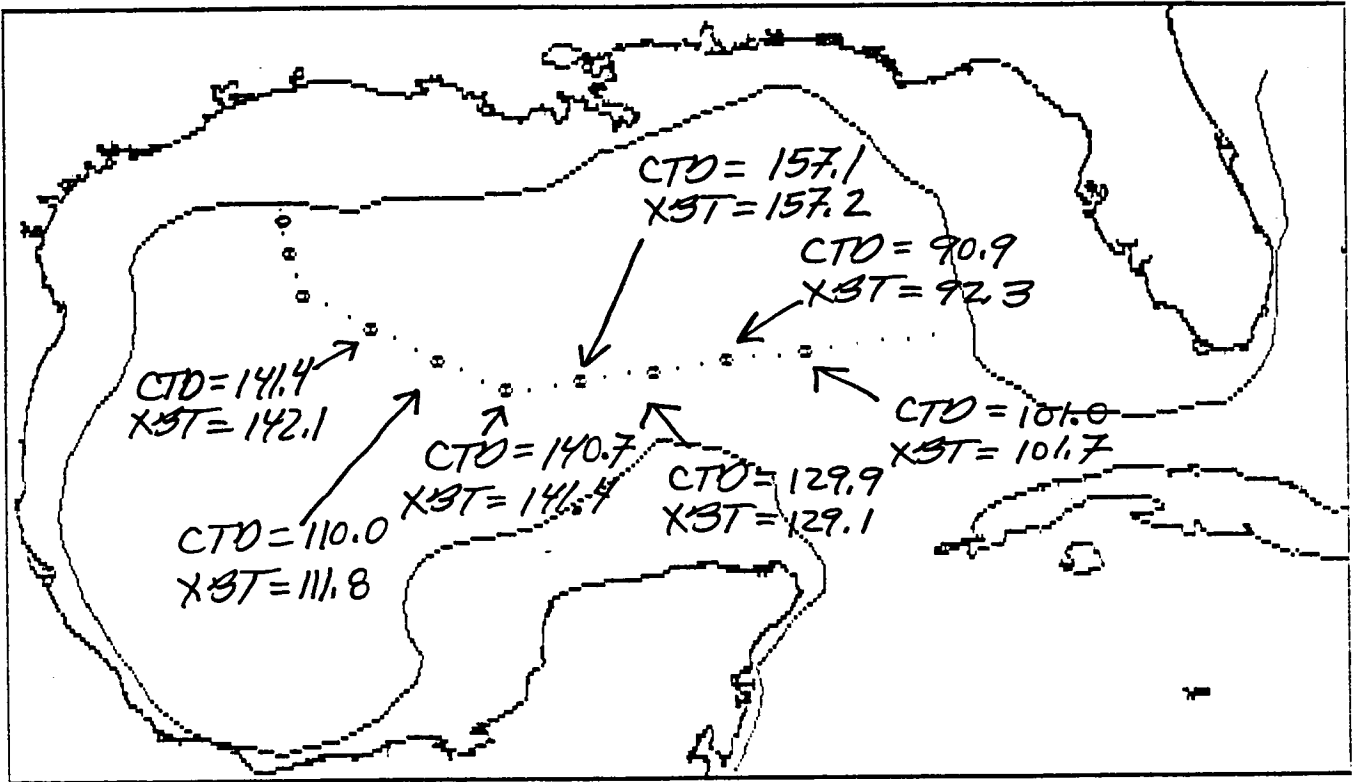

Comparison of Dynamic Height relative to 800db
calculated for CTD versus XBT data
from the same station location

Title: 92G13 Stations

so RMS error = ± 0.7 cm
($n = 7$)