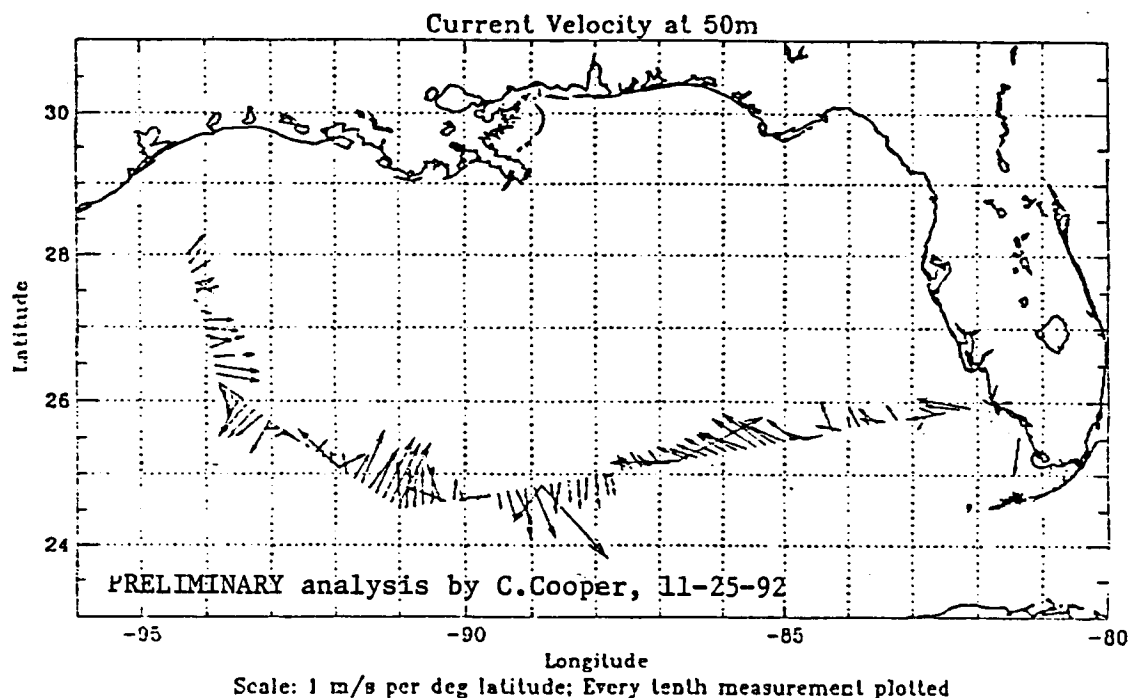

ACKNOWLEDGMENTS

Texas A&M University provided 5 days of state-supported Texas Institutions Gulf Ecosystem Research (TIGER) ship time to allow this program of graduate student training and basic research to be added to what otherwise would have been a deadhead transit west Florida to Galveston, following 2 NSF-sponsored cruises which operated in the Bahamas and in the Florida Everglades. Support for the 2 TAMU Electronics Technicians while at sea was provided by the US Minerals Management Service, under Cooperative Agreement 14-35-0001-30501 for the sharing of ship-of-opportunity hydrographic data between Texas A&M University and MMS. The XBT and CTD data have been reported in NODC format to NOAA's National Oceanographic Data Center (they were sent 22 December 92 on diskette, for inclusion into the database for TIGER project number 0215).

Especial thanks go to David Peters of Conoco, Inc., for providing XBTs and for arranging with Dr. Cort Cooper of Chevron, Inc., to do a rapid turn-around work up of the ADCP data. Dr. Cooper's preliminary analysis of along track currents at 50 m is included below: