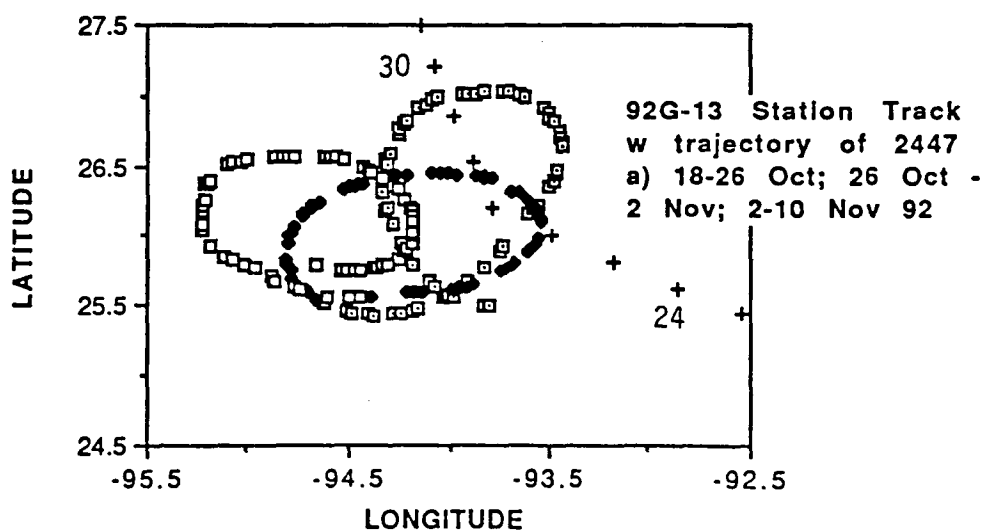

TRAJECTORIES OF ARGOS DRIFTERS 2447 AND 2449

(data from postings to Gulf.Mex bulletin board
by Dr. Norm Guinasso, LATEX Data Office,
and by Dr. Tom Berger, LATEX Eddy Program)