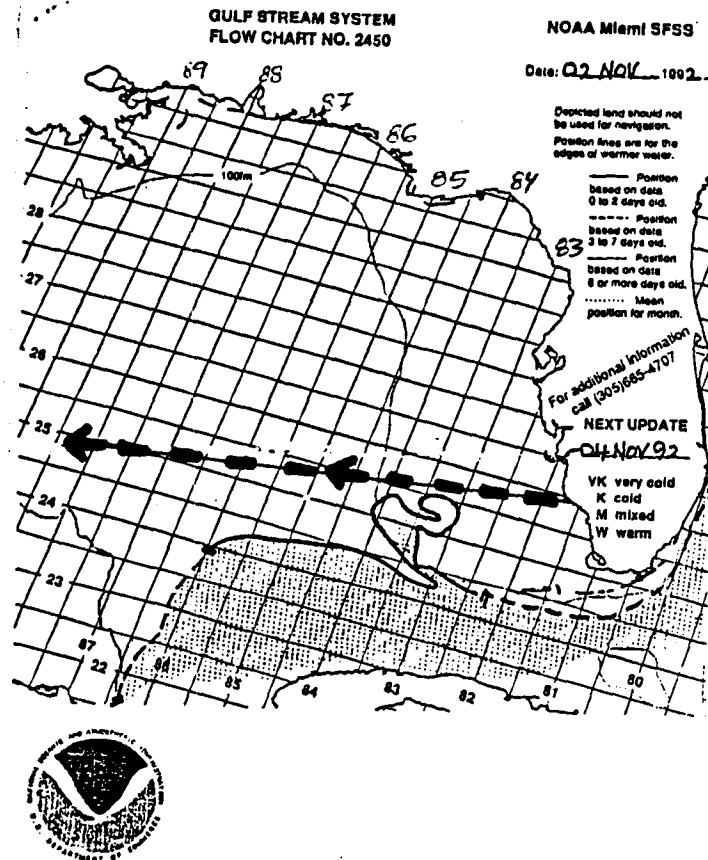

NOAA DATA PRODUCTS AVAILABLE BY FAX (305) 661-0738

Gulf Stream Flow maps posted 30 Oct and 2 Nov are illustrated below.
The first was received aboard ship; the second was received post-cruise.

Note that there is no evidence of a Loop Current intrusion in the eastern Gulf of Mexico during the period of cruise 92G-13.

After departing Marco Island, Florida, along the heading shown by the heavy dashed line, GYRE averaged better than 10 knots until it reached the eastern perimeter of Eddy 'U' west of 87°30'W. Such underway speeds would have been significantly reduced had GYRE to contend with a well-developed Loop Current flow, so this is additional evidence that there was no Loop Current intrusion north of 25°N during the period of cruise 92G-13.