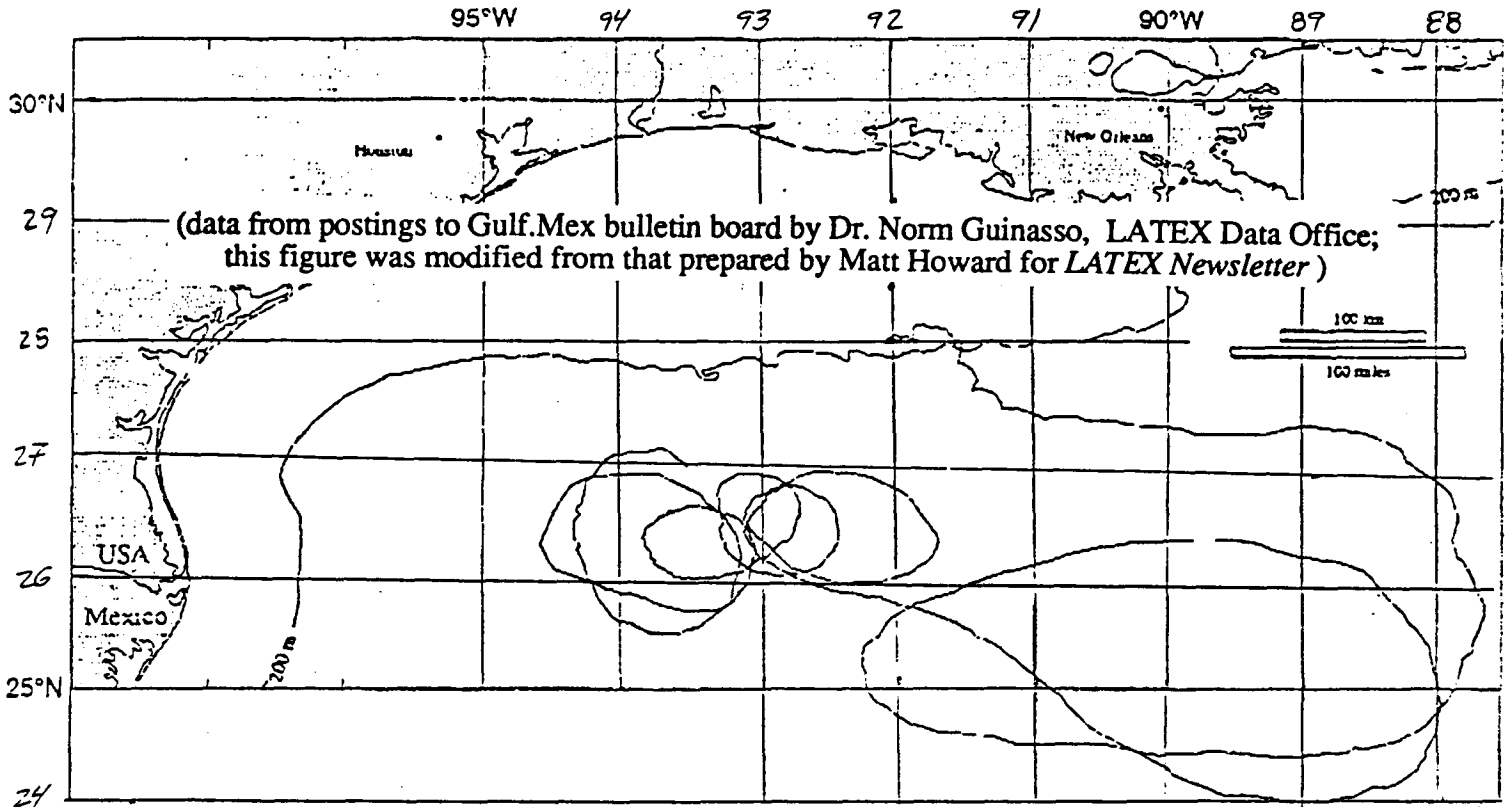

This is a summary of drifter trajectory data available pre-cruise:

Latex-A Drifter 2447 — 3 August - 22 October, 1992

Posted: Thu, Oct 22, 1992 12:57 PM CDT
From: G.FORRISTALL
To: d.biggs
CC: case.jip, gulf.mex
Subj: TIGER cruise

Msg: BGJC-5423-4576

My most recent estimate for the locations of the two eddies is that the western eddy is centered at 26.2 N, 93.8 W and the eastern eddy is centered at 24.8 N, 90.7 W. The position for the western eddy is pretty good since it is based on recent data from buoy 2447. The position of the eastern eddy is guesswork based on some front lines seen in satellite images processed by LSU. Putting the new buoy in this eddy will be very valuable for tracking it, and I hope you can get within 30-50 miles of the center for the buoy release. Since we know where the center of the western eddy is, the most valuable information from your cruise will be a couple of frontal crossing to establish its scale. I don't think it is particularly important to go to the center.

Regards,
George