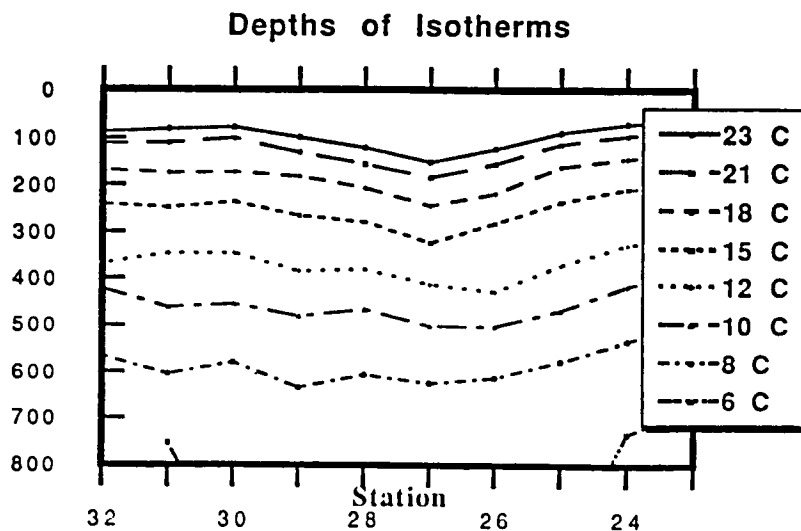

XBT DATA

T-7 XBTs were dropped every 20 nautical miles along the cruise track for 92G-13, starting 20 miles seaward of the shelf-slope break off west Florida and continuing to the shelf-slope break south of Galveston, TX. No correction to XBT temperature has been made to the data presented in this report, for a comparison of the temperature of the mixed layer sensed by the XBTs compared to that sensed by GYRE's Seabird SBE-09 CTD or to the thermistor in GYRE's Applied Microsystems underway thermosalinograph shows negligible temperature effect. In the tables which follow, no correction has been made to drop rate (apparent depth of XBT) although this was subsequently corrected by $[1.047z - 3]$ prior to the calculation of dynamic height (see page 9). By flip of a coin, we elected to use Sparton probes first (s/n 002861-002872 for Sta 01-12 and s/n 005145-005156 for Sta 13-23). Sippican probes (from batch 782625-782636) were used at the remainder of the stations.

Below are plots of the depth of selected isotherms that were generated from these raw XBT temperature versus XBT depth data. Eddies 'U' and 'V' show up as regions where the 15°C isotherm deepens to > 250 m (Sta 12-19 and Sta 26-29, respectively).