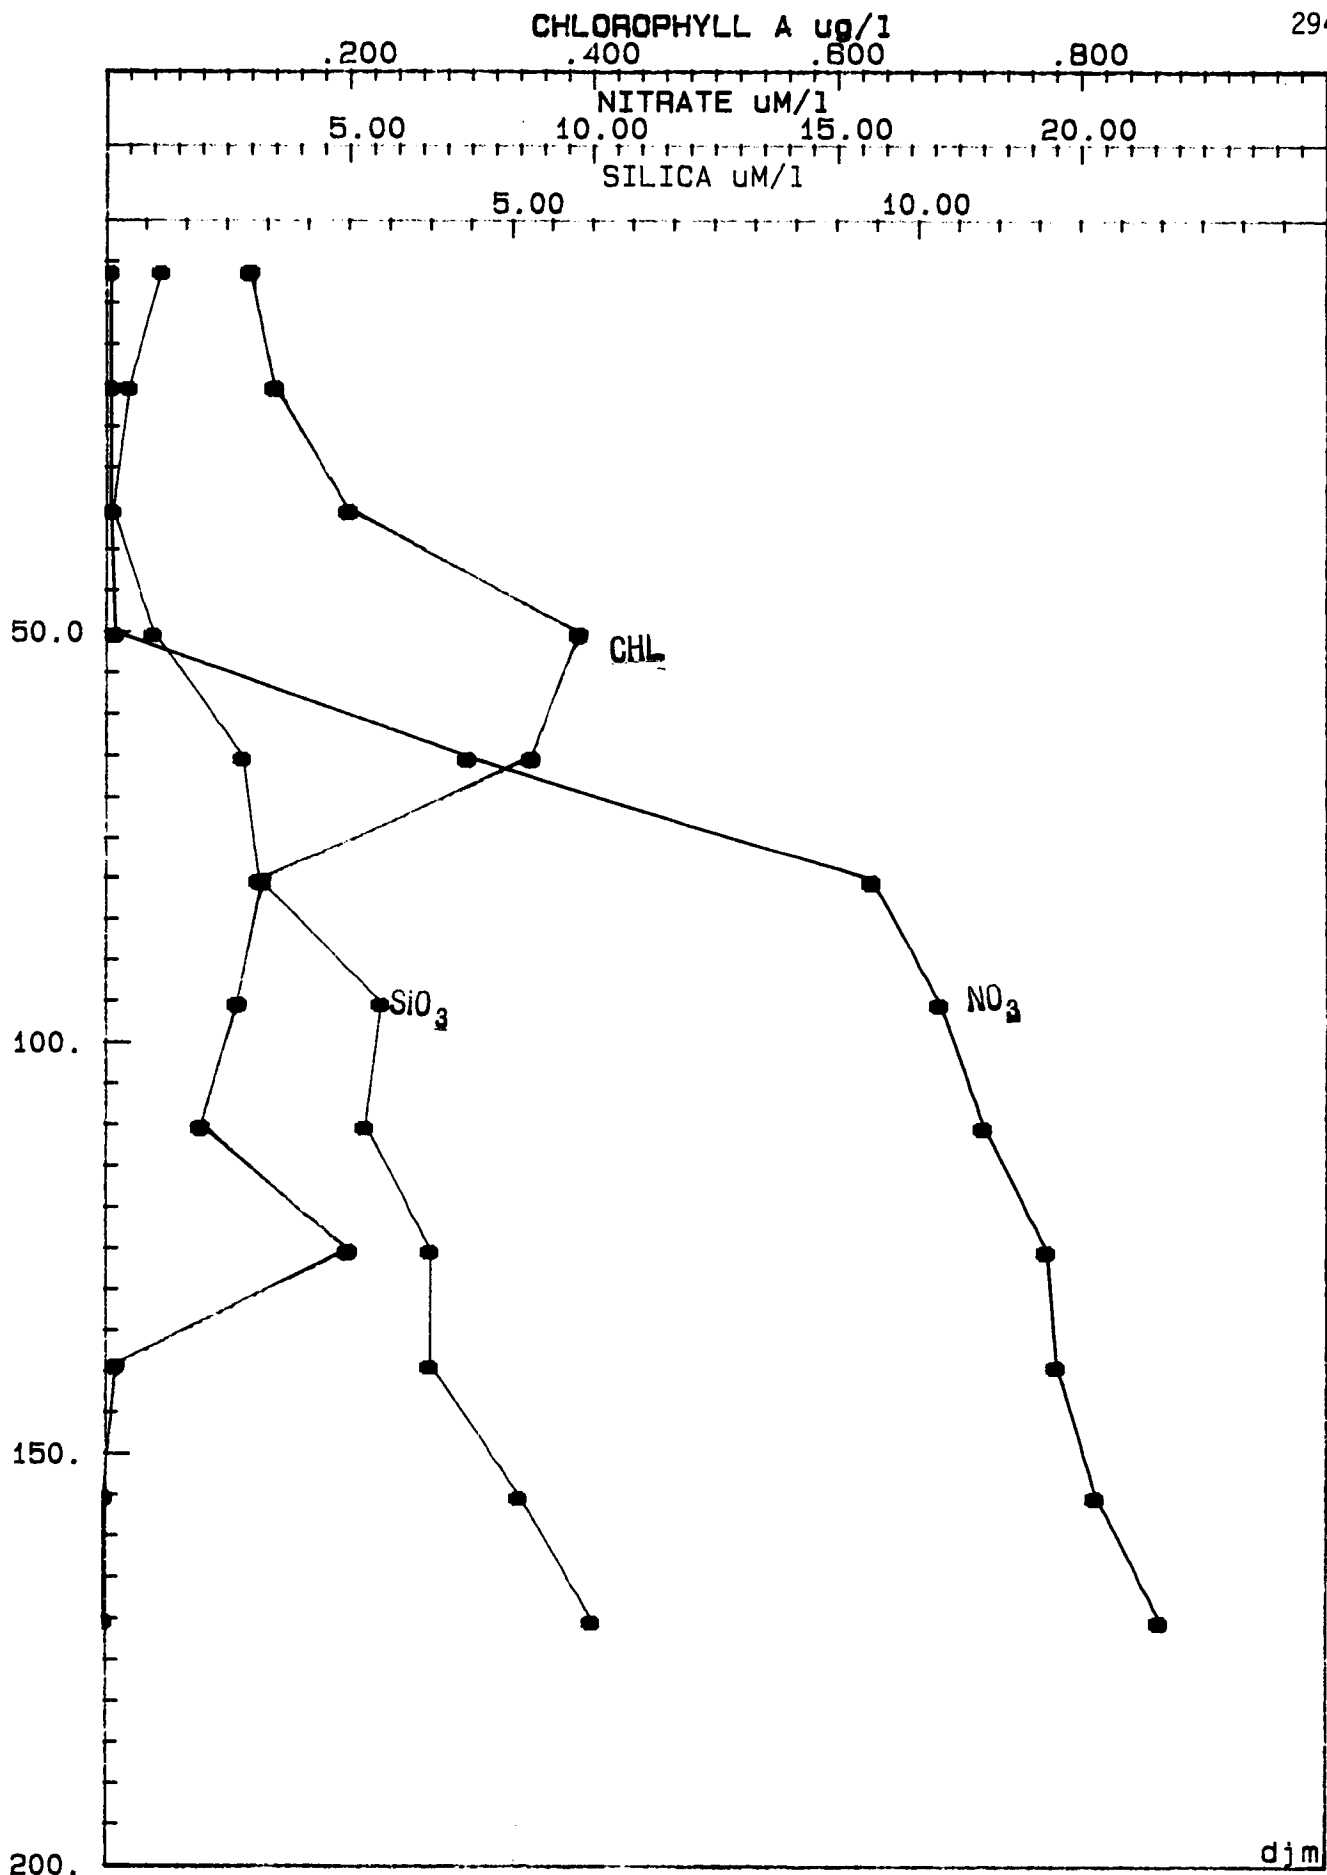

CRUISE: 92G13 STATION: B92G13*6*1 DATE: OCT 92
LATITUDE: 25 11.7 LONGITUDE: 86 41.0

CRUISE: 92G13 STATION: B92G13*6*1 DATE: OCT 92
LATITUDE: 25 11.7 LONGITUDE: 86 41.0

djm

CRUISE: 92G13 STATION: B92G13*9*1 DATE: OCT 92
LATITUDE: 25 .8 LONGITUDE: 87 46.6