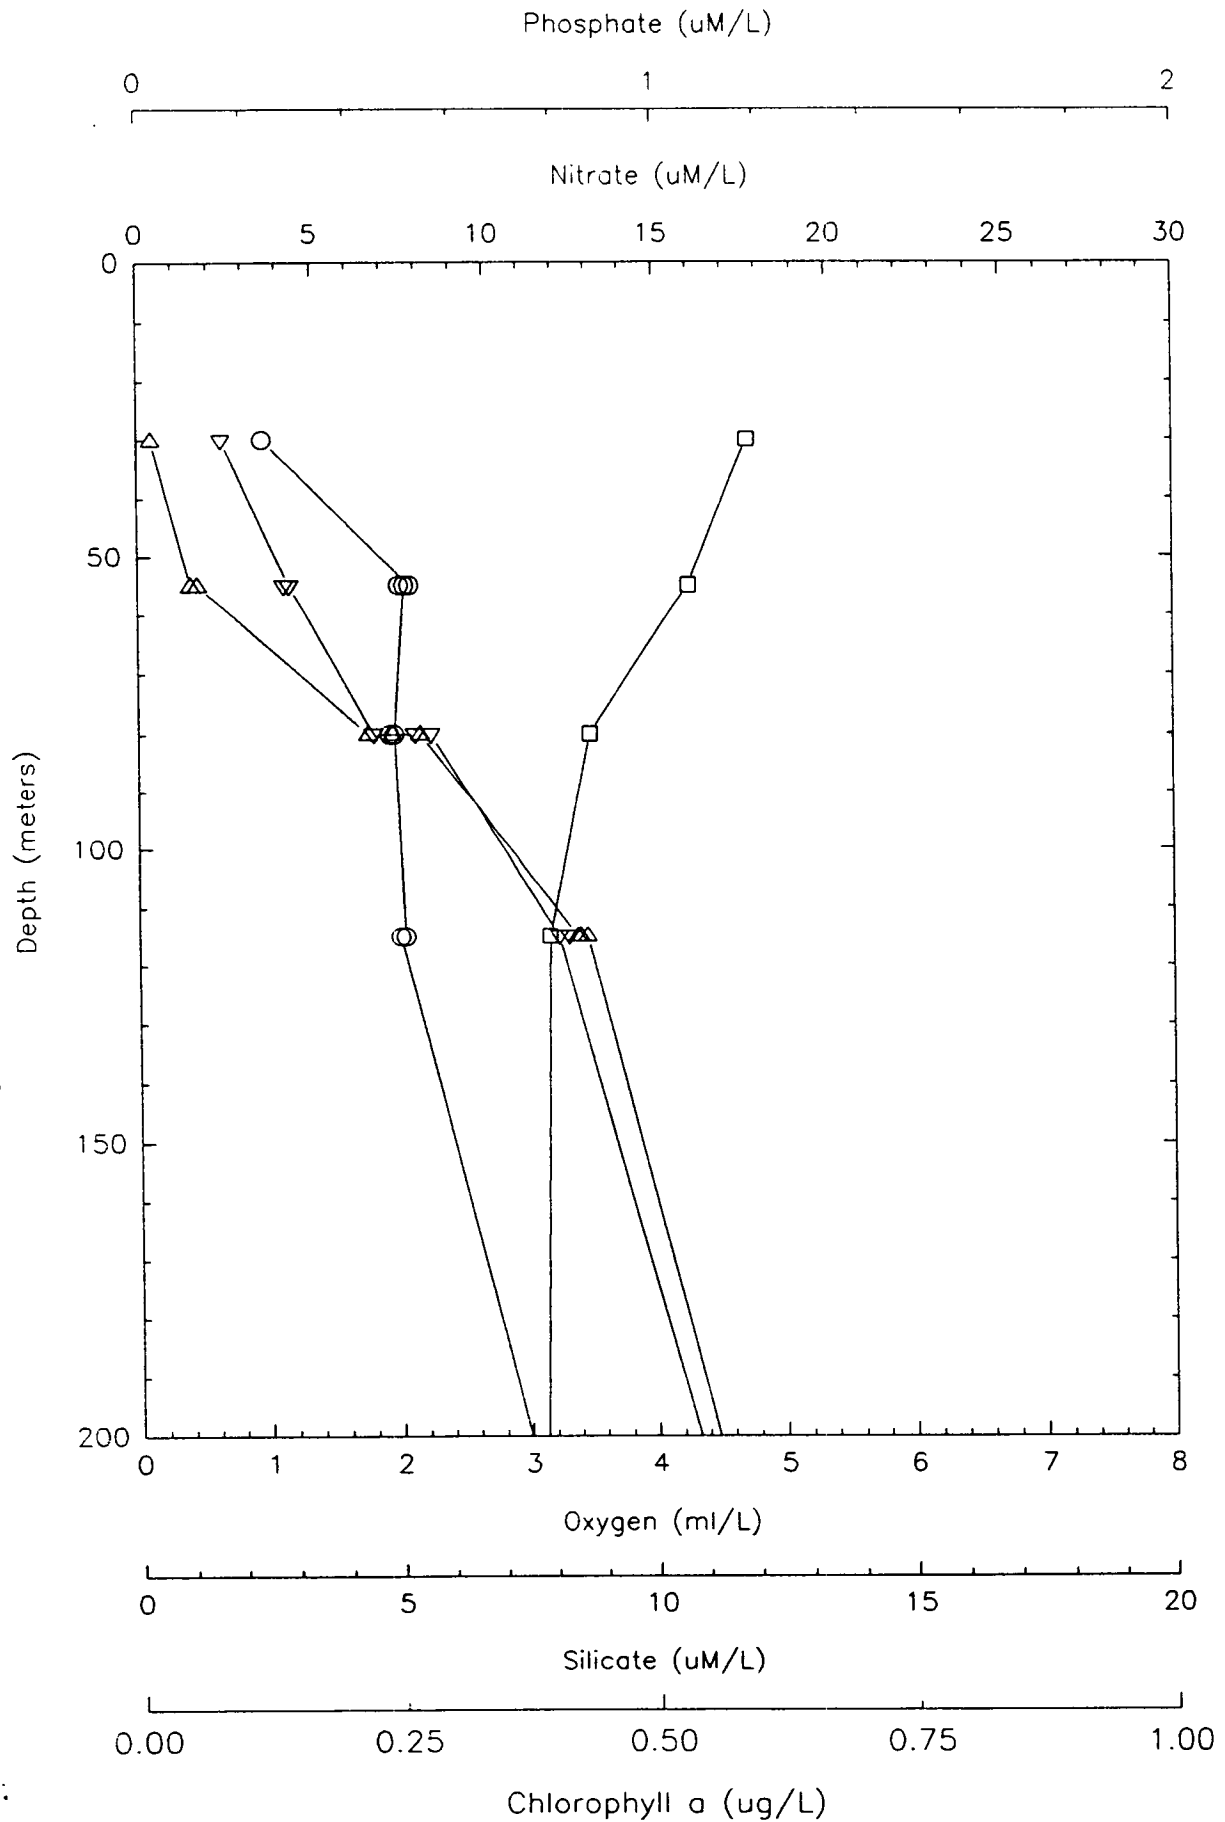

▽ Phosphate   △ Nitrate   □ Oxygen   ○ Silicate   ◇ Chlorophyll