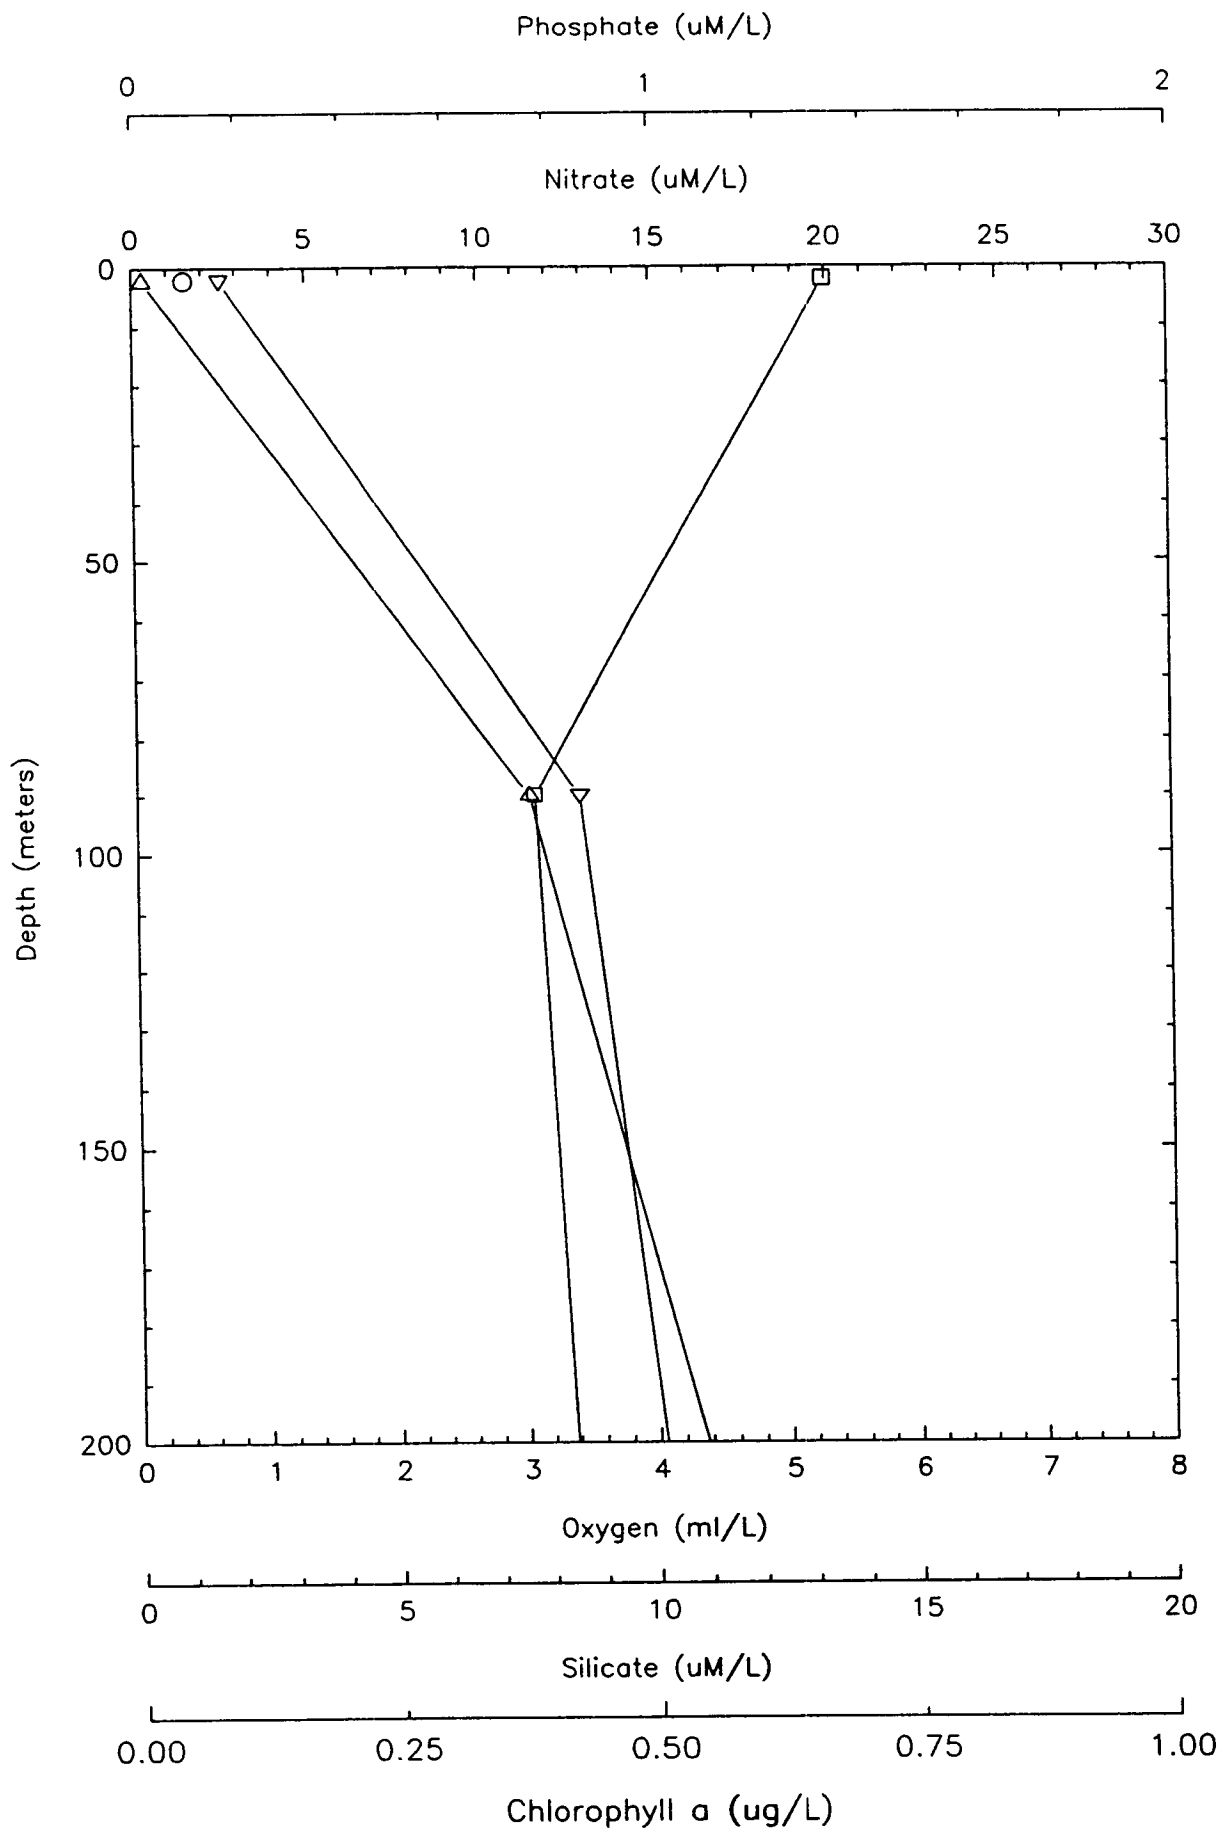

▽ Phosphate   △ Nitrate   □ Oxygen   ○ Silicate   ◇ Chlorophyll