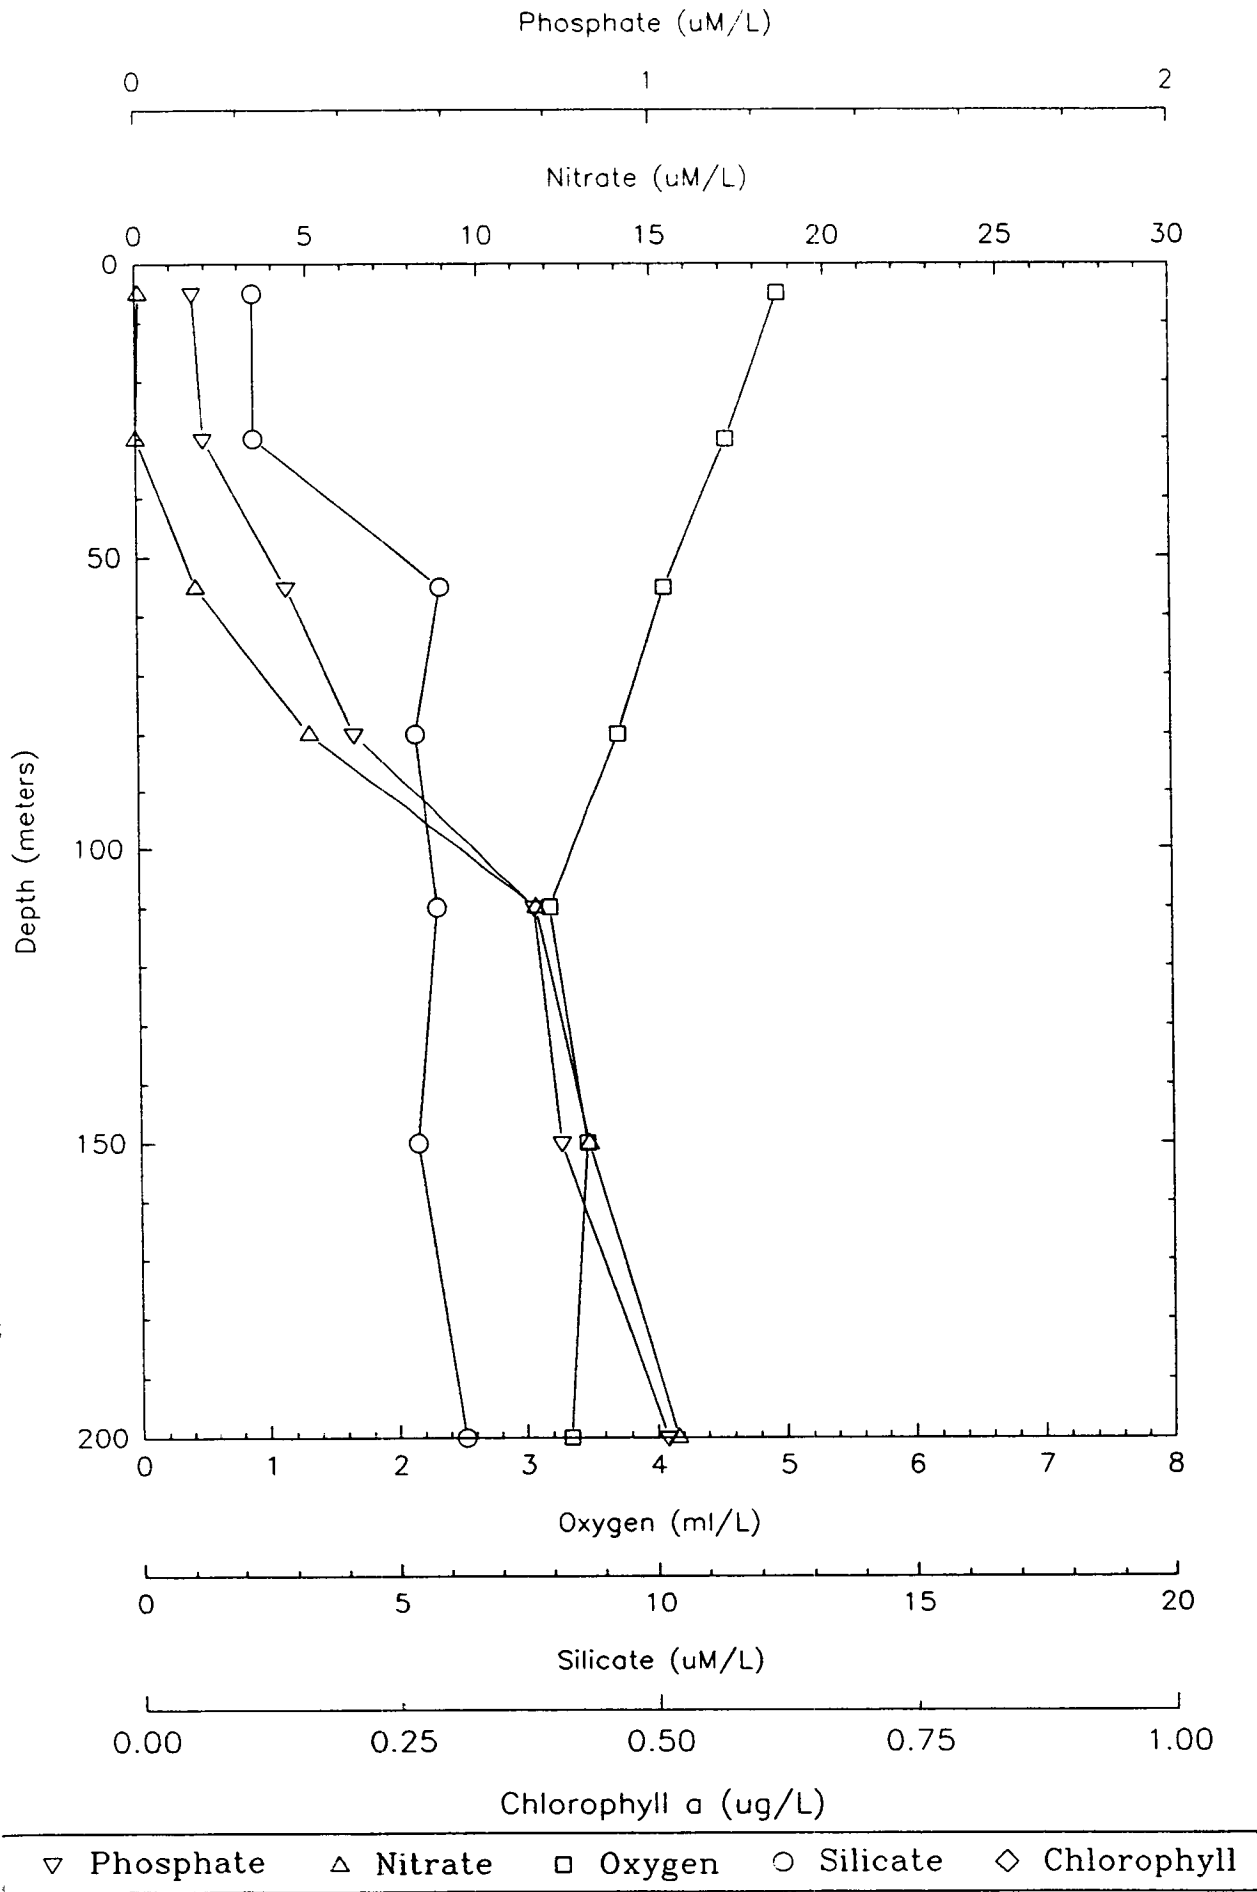

TEXAS A&M UNIVERSITY DEPT. of OCEANOGRAPHY HYDROGRAPHIC DATA

CRUISE 94G08 STATION 023 Date 22OCT
LAT 28 36.57N LON 89 56.45W Time 1211 GMT
Samples 8

Btl	Z (m)	S (ppt)	T (C)	O (ml/l)	NO3 ( )	NO2 umol/l	NH4 ( )	Urea ( )	PO4	SiO3	Chl (ug/L)	Pha
12	5	33.724	26.014	4.981	0.1	0.02	0.2	0.1	0.11	2.3		
11	30	35.825	27.304	4.582	0.0	0.12	0.1	0.1	0.13	2.3		
10	55	36.172	25.591	4.094	1.7	0.21	0.2	0.2	0.29	5.9		
9	80	36.395	20.749	3.734	5.0	0.06	0.2	0.2	0.42	5.4		
8	110	36.288	17.505	3.199	11.6	0.04	0.2	0.2	0.77	5.8		
4	150	36.180	16.533	3.479	13.1	0.03	0.2	0.1	0.82	5.4		
3	200	35.944	14.970	3.340	15.6	0.03	0.1	0.1	1.02	6.3		
1	288	35.588	12.663	3.127	20.7	0.04	0.1	0.1	1.38	10.5