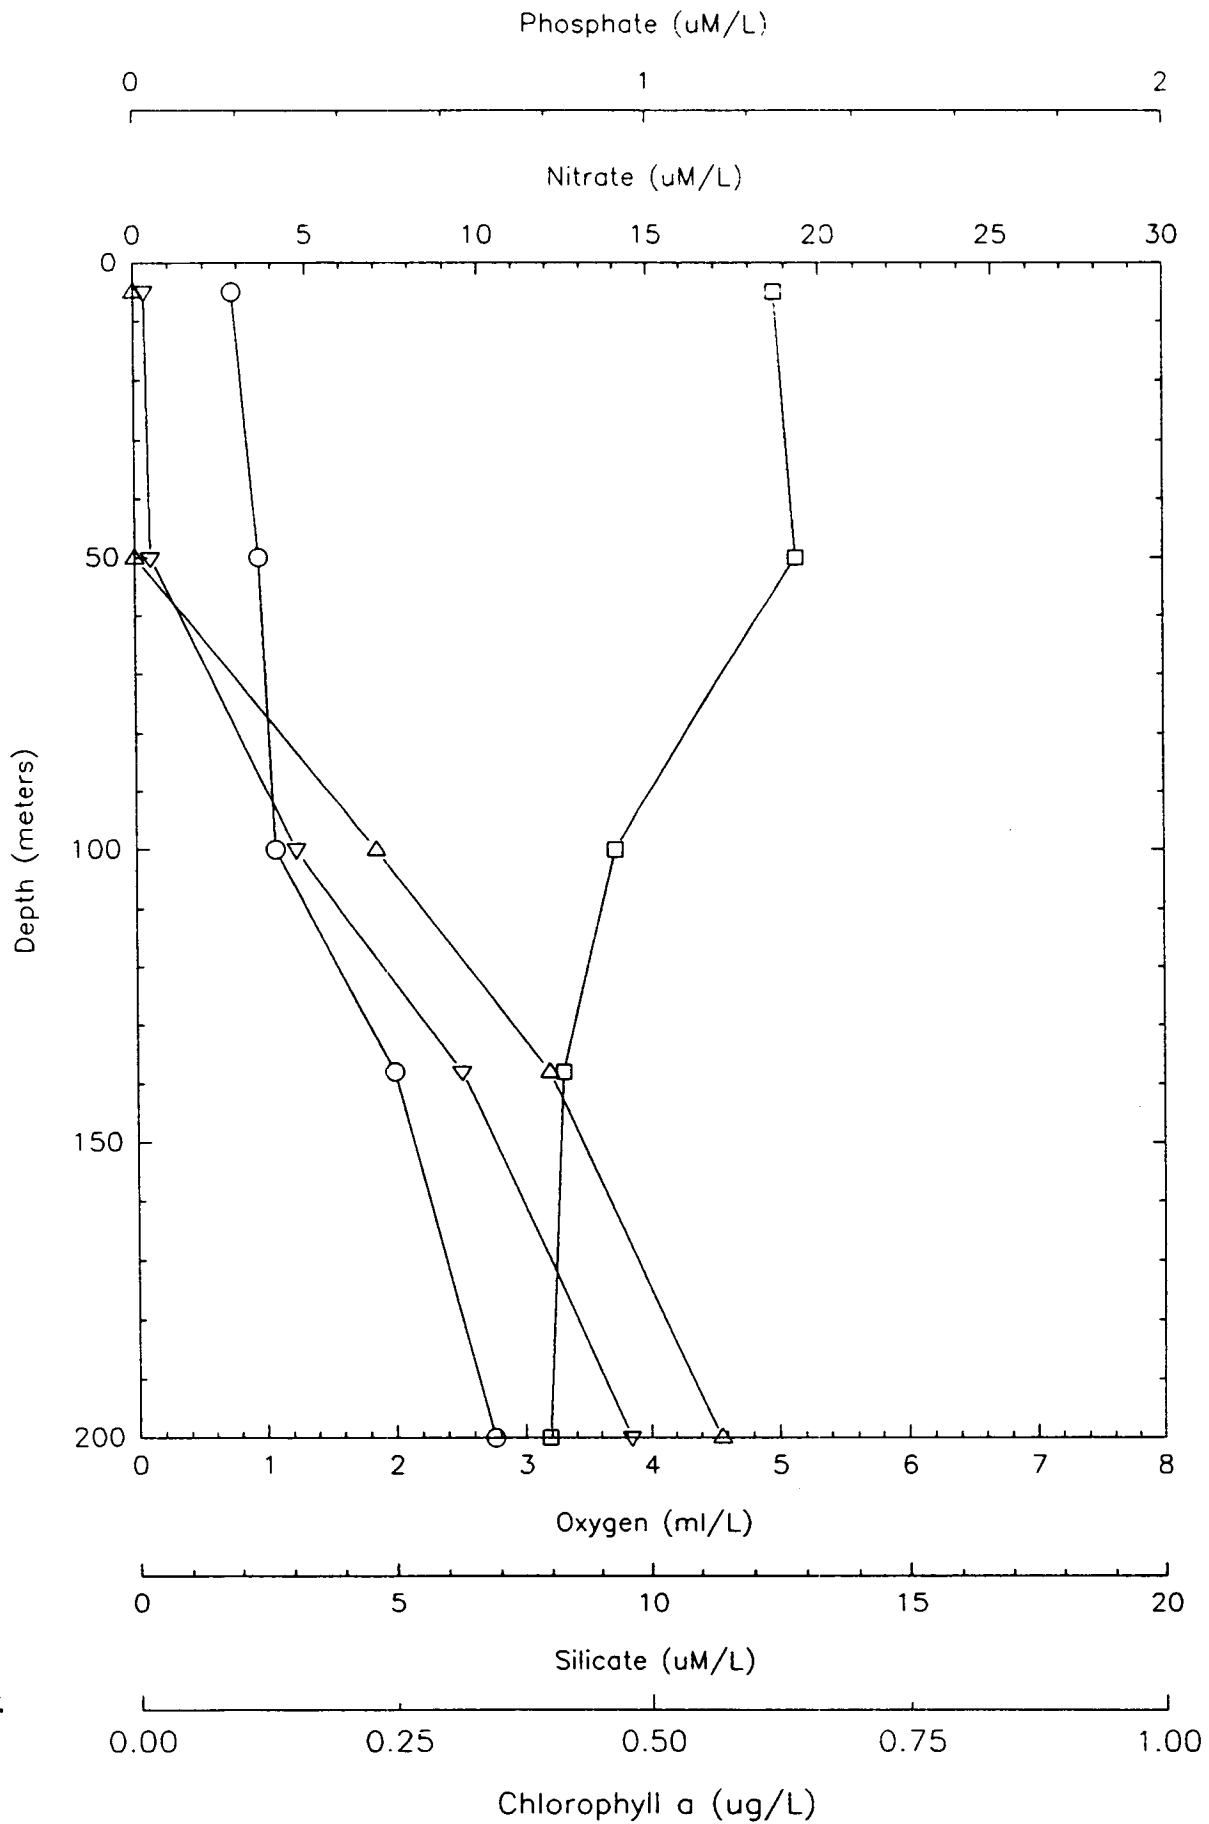

▽ Phosphate   △ Nitrate   □ Oxygen   ○ Silicate   ◇ Chlorophyll

TEXAS A&M UNIVERSITY DEPT. of OCEANOGRAPHY HYDROGRAPHIC DATA

CRUISE	94G08	STATION	014	Date	21OCT
LAT	28 12.997N	LON	89 28.828W	Time	1746 GMT
Samples	11				

Btl	Z (m)	S (ppt)	T (C)	O (ml/l)	NO3 (	NO2 umol/l	NH4)	Urea	PO4	SiO3	Chl (ug/L)	Pha
12	5	35.861	27.064	5.401	0.2	0.02	0.1	0.0	0.05	0.7		
11	100	36.487	19.902	3.769	7.5	0.04	0.1	0.0	0.40	2.0		
10	200	35.948	15.228	3.366	16.6	0.02	0.1	0.1	0.96	6.1		
9	250	35.641	13.376	3.161	20.9	0.02	0.1	0.1	1.24	8.9		
8	300	35.437	11.768	3.070	23.4	0.01	0.1	0.1	1.42	10.7		
7	400	35.233	10.239	2.935	27.0	0.01	0.0	0.1	1.66	14.1		
6	600	34.906	7.442		30.6	0.01	0.1	0.1	1.94	22.7		
4	700	34.900	6.661	3.364	30.7	0.00	0.0	0.1	1.94	22.7		
3	800	34.897	6.156	3.584	30.1	0.00	0.0	0.0	1.92	23.9		
2	900	34.901	5.760	3.763	29.3	0.00	0.0	0.0	1.86	24.5		
1	995	34.912	5.440	4.007	28.6	0.00	0.0	0.0	1.83	25.1