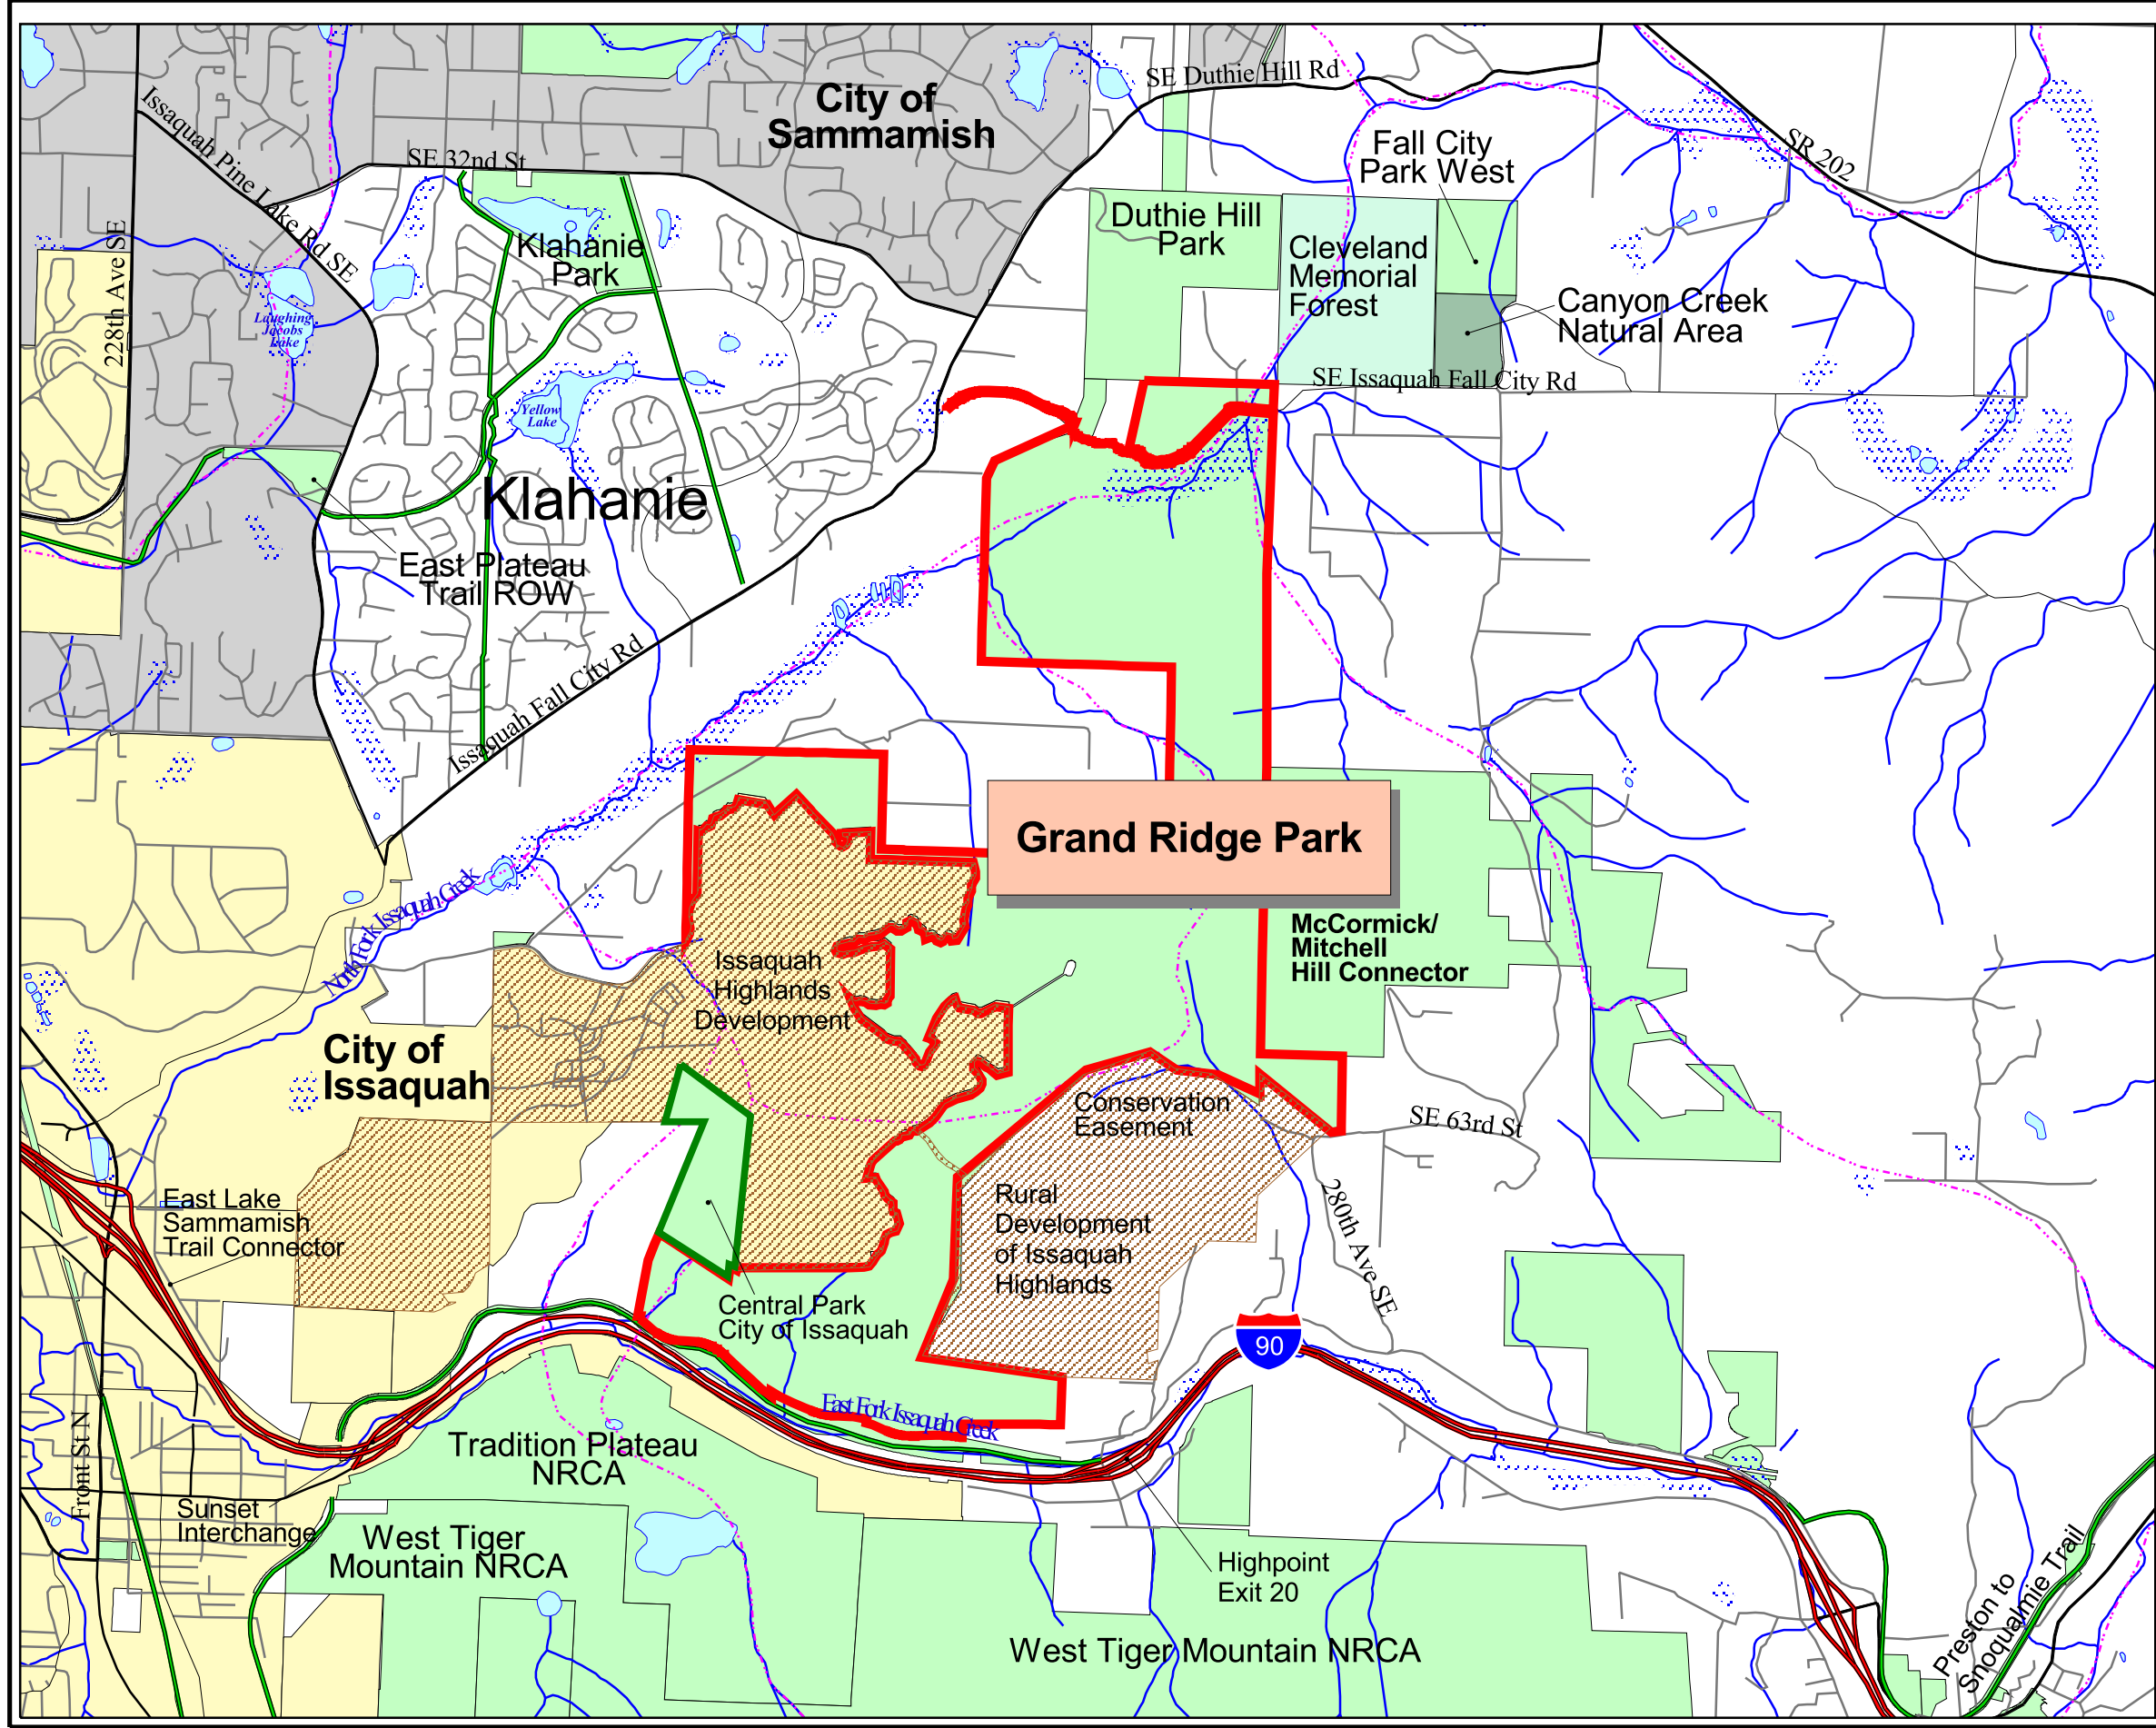

Figure 1

Grand Ridge Park Site Management Plan

Region / Location

Legend

- King County Parks
- Canyon Creek Natural Area
- Cleveland Memorial Forest
- City of Issaquah - Central Park
- City of Issaquah
- City of Sammamish
- Issaquah Highlands Development
- Unincorporated King County
- Regional Trails
- Wildlife Habitat Corridors
- Highway
- Streets

Hydrologic features:

- Marsh, wetland, swamp or bog
- Lake or pond
- Rivers, streams, tributaries

This map was produced by the GIS staff of the King County GIS Center (KCGIS). KCGIS disclaims any warranty for use of this digital product beyond that for which it was designed. Neither this digital product, nor any portion thereof may be reproduced in any form or by any means without the expressed written authorization of KCGIS. This document includes data copyrighted by the Kroll Map Company and is being used with their permission. Use is restricted.

KING COUNTY