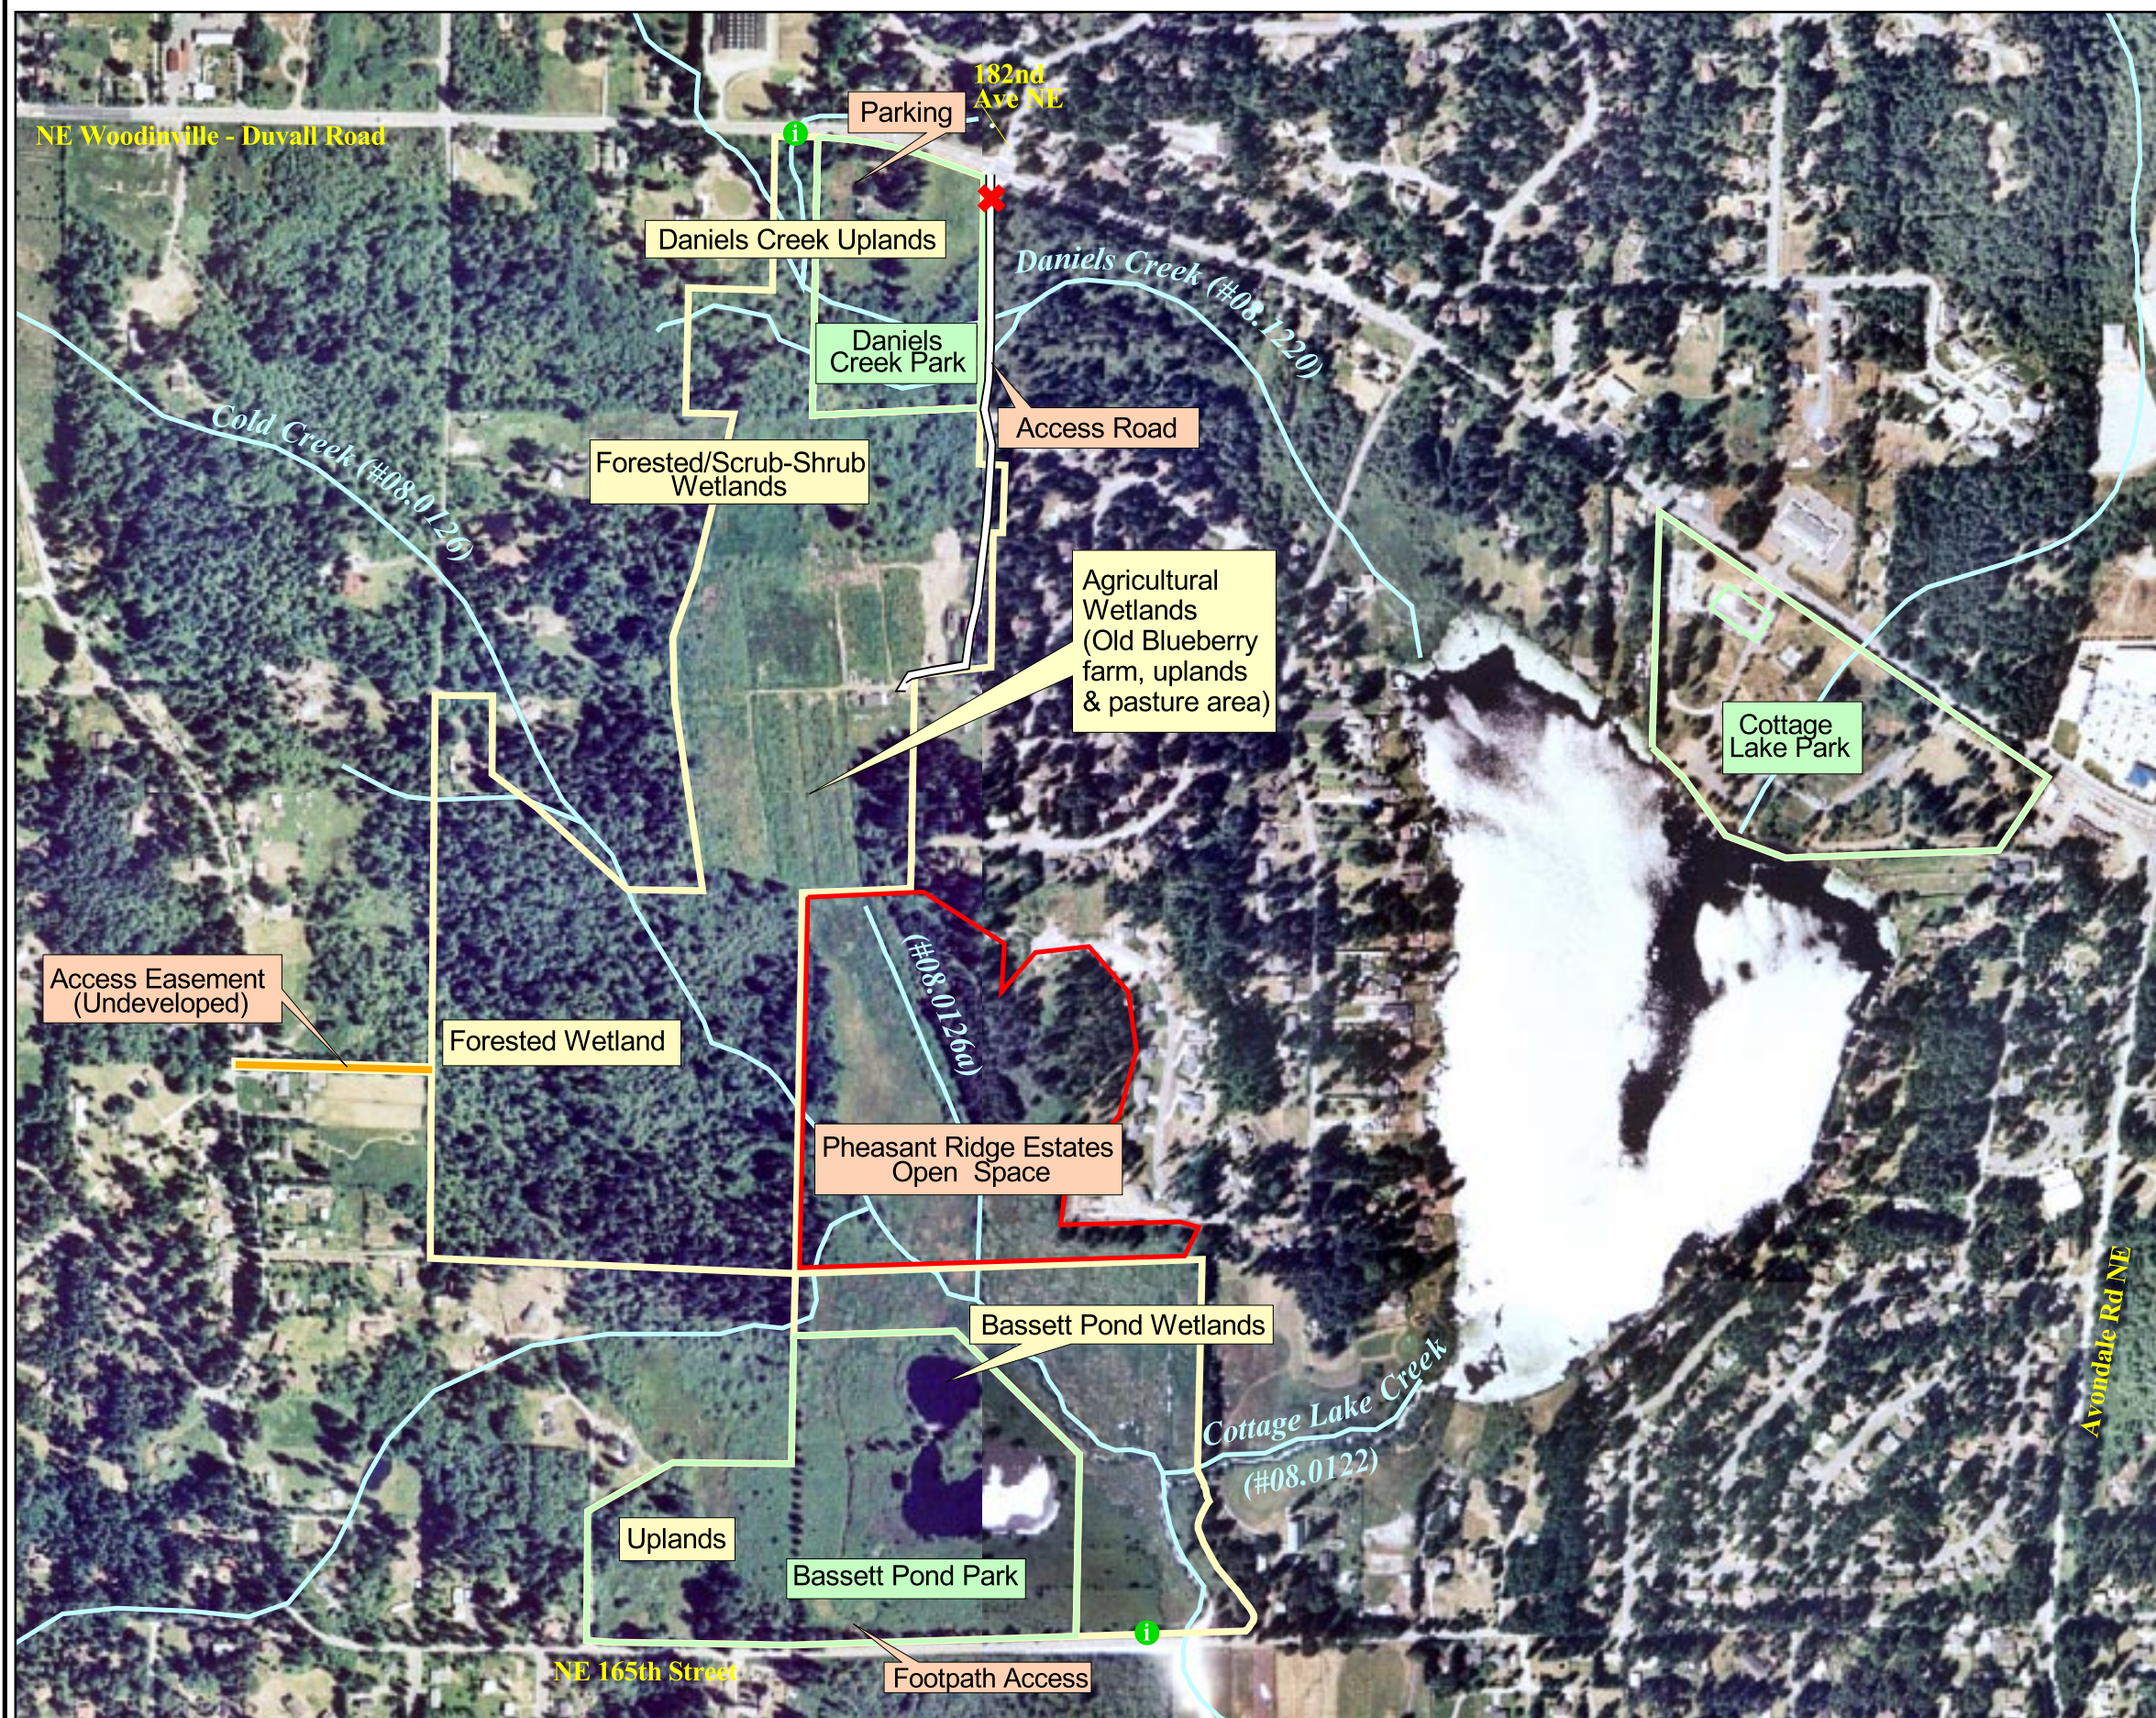

Figure 3

Cold Creek Park Natural Area

Existing Conditions

Legend:

-  Natural Area Boundary
-  Other King County Parks
-  Private Open Space
-  Waterways Sign
-  Gate
-  Access Road
-  Access Easement (Undeveloped)
-  Streams

300 0 300 600 Feet

Summer 2000

This map was produced by the GIS staff of the King County GIS Center (KCGIS). KCGIS disclaims any warranty for use of this digital product beyond that for which it was designed. Neither this digital product, nor any portion thereof may be reproduced in any form or by any means without the expressed written authorization of KCGIS. This document includes data copyrighted by the Kroll Map Company and is being used with their permission. Use is restricted.