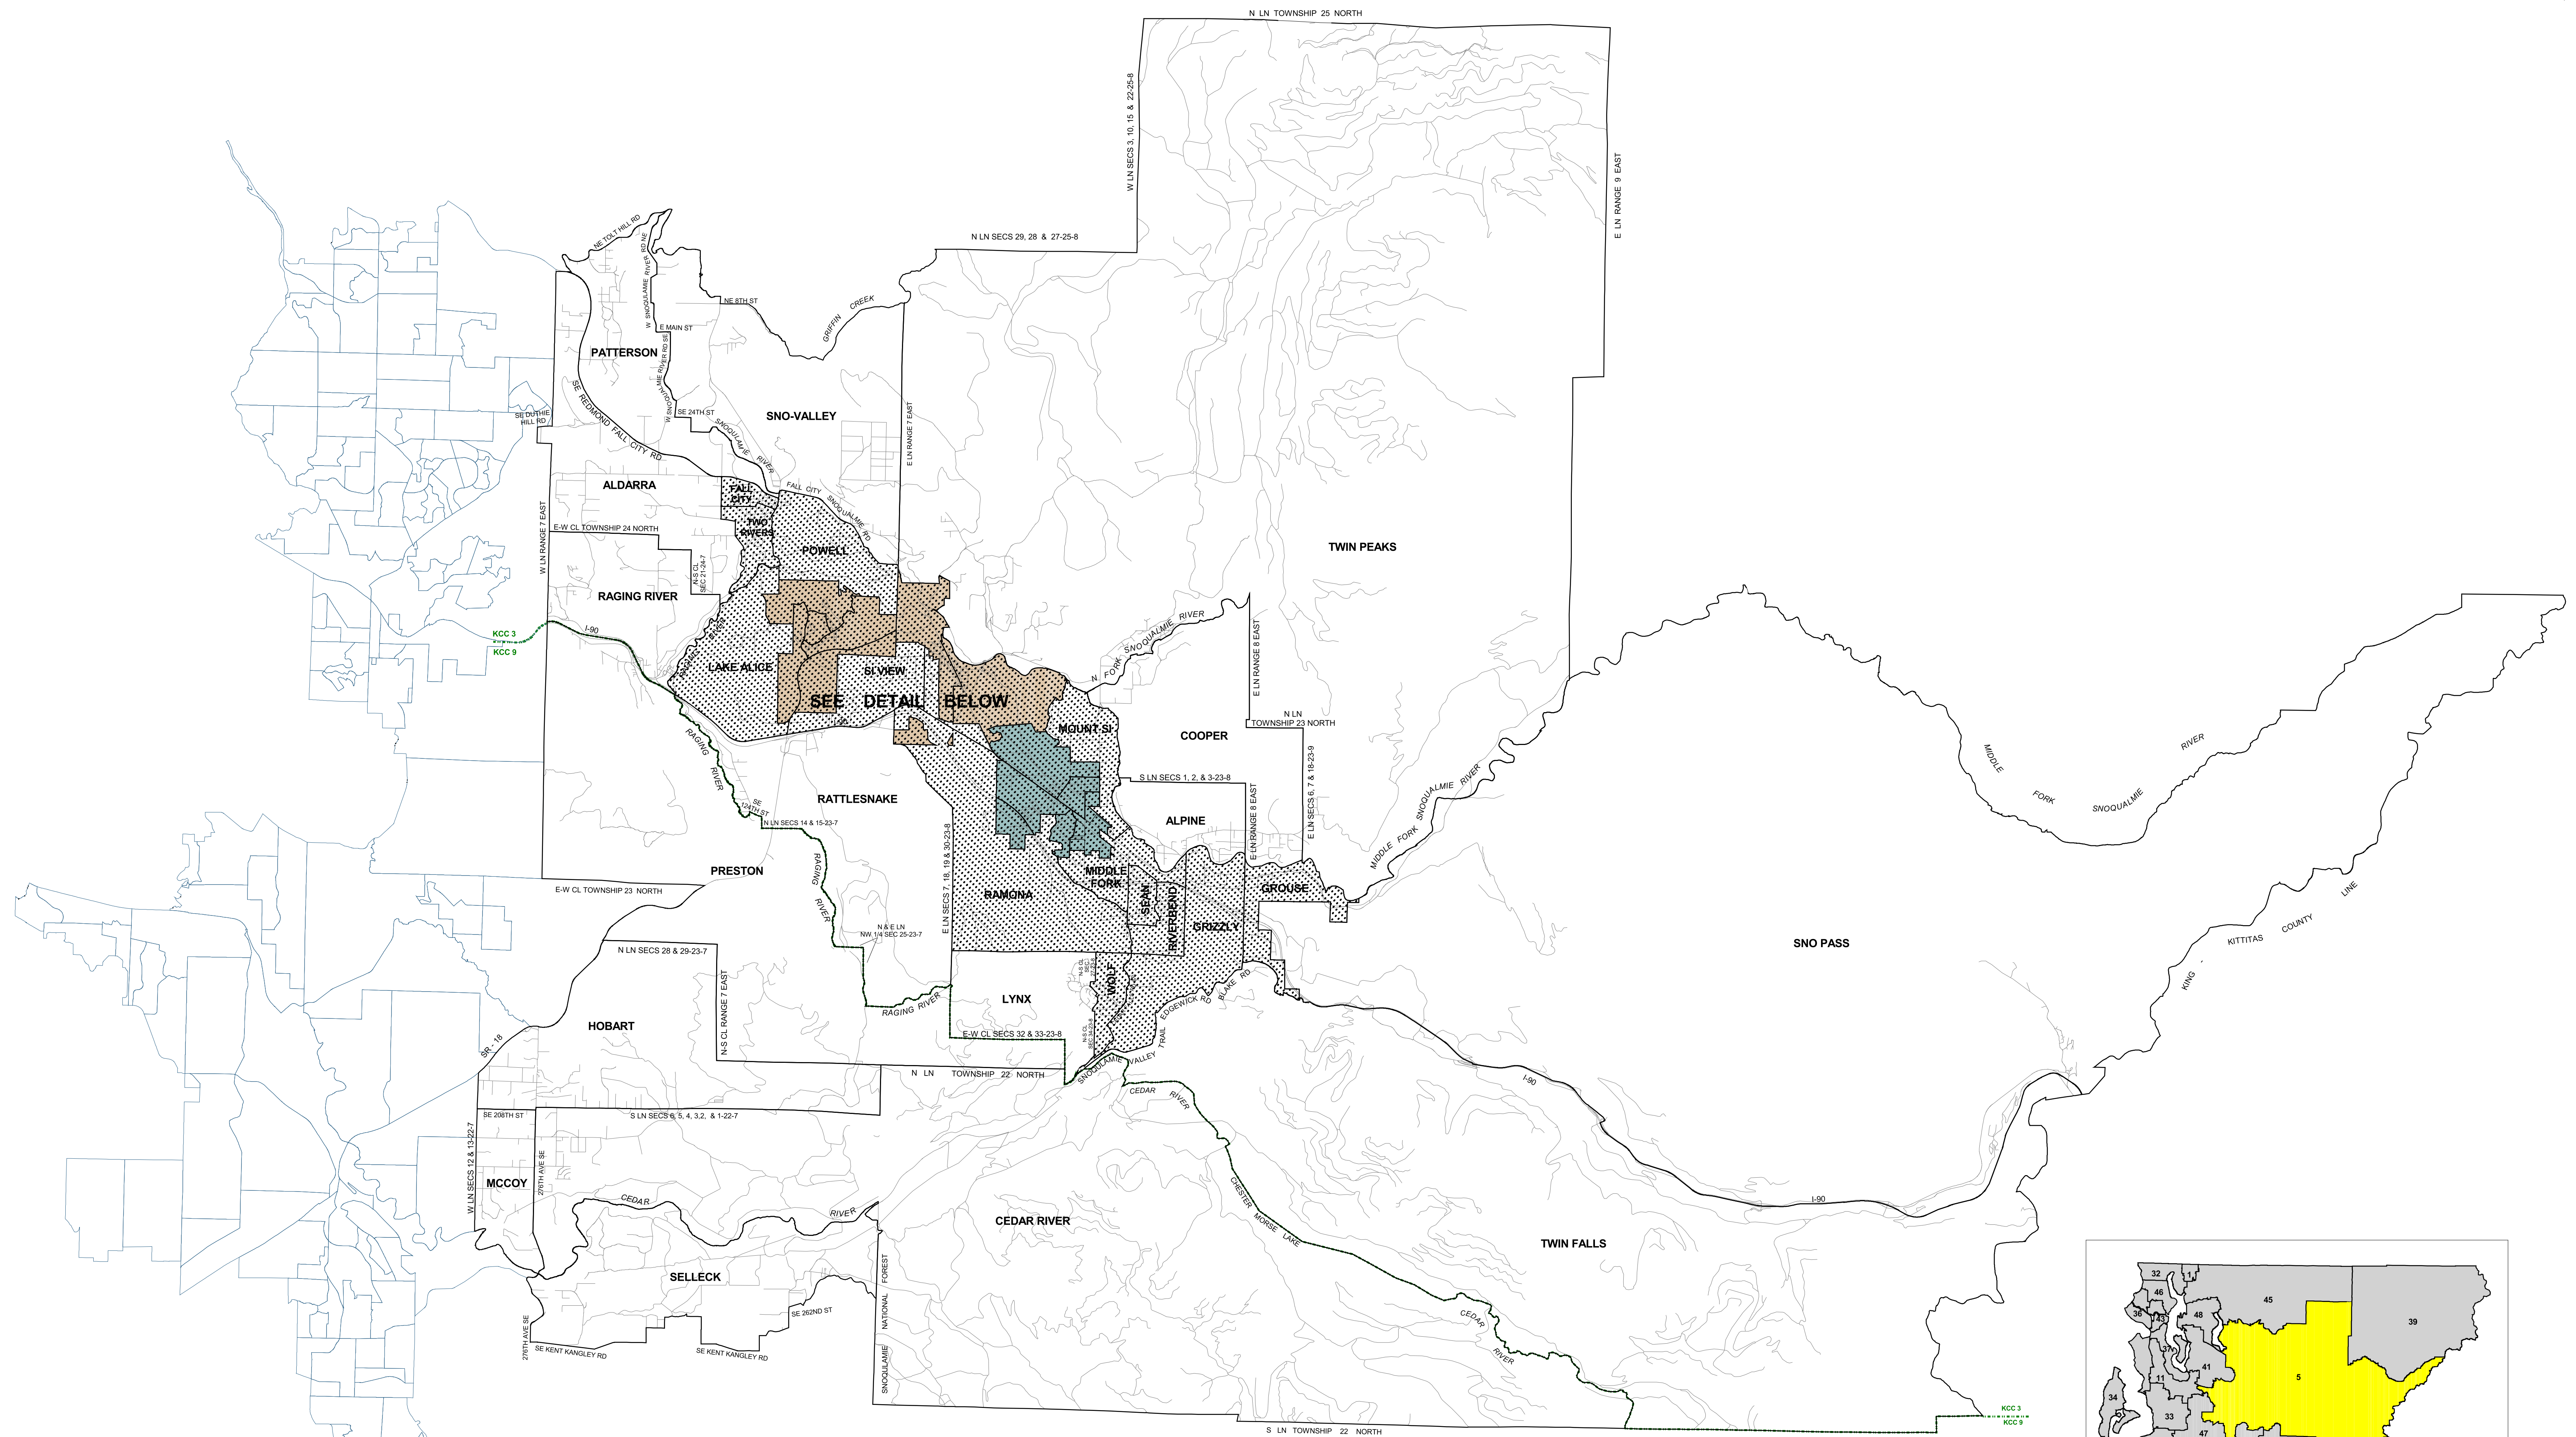

SEE PAGE 1

Legislative District 5

PAGE 2

Legend

- 2008 Precinct Boundaries
- **Cities**
- Unincorporated King County
- North Bend
- Snoqualmie
- Streets
- County Council District Boundary

King County

Produced by
GIS Section
Elections Division
Department of Executive Services

June 2008