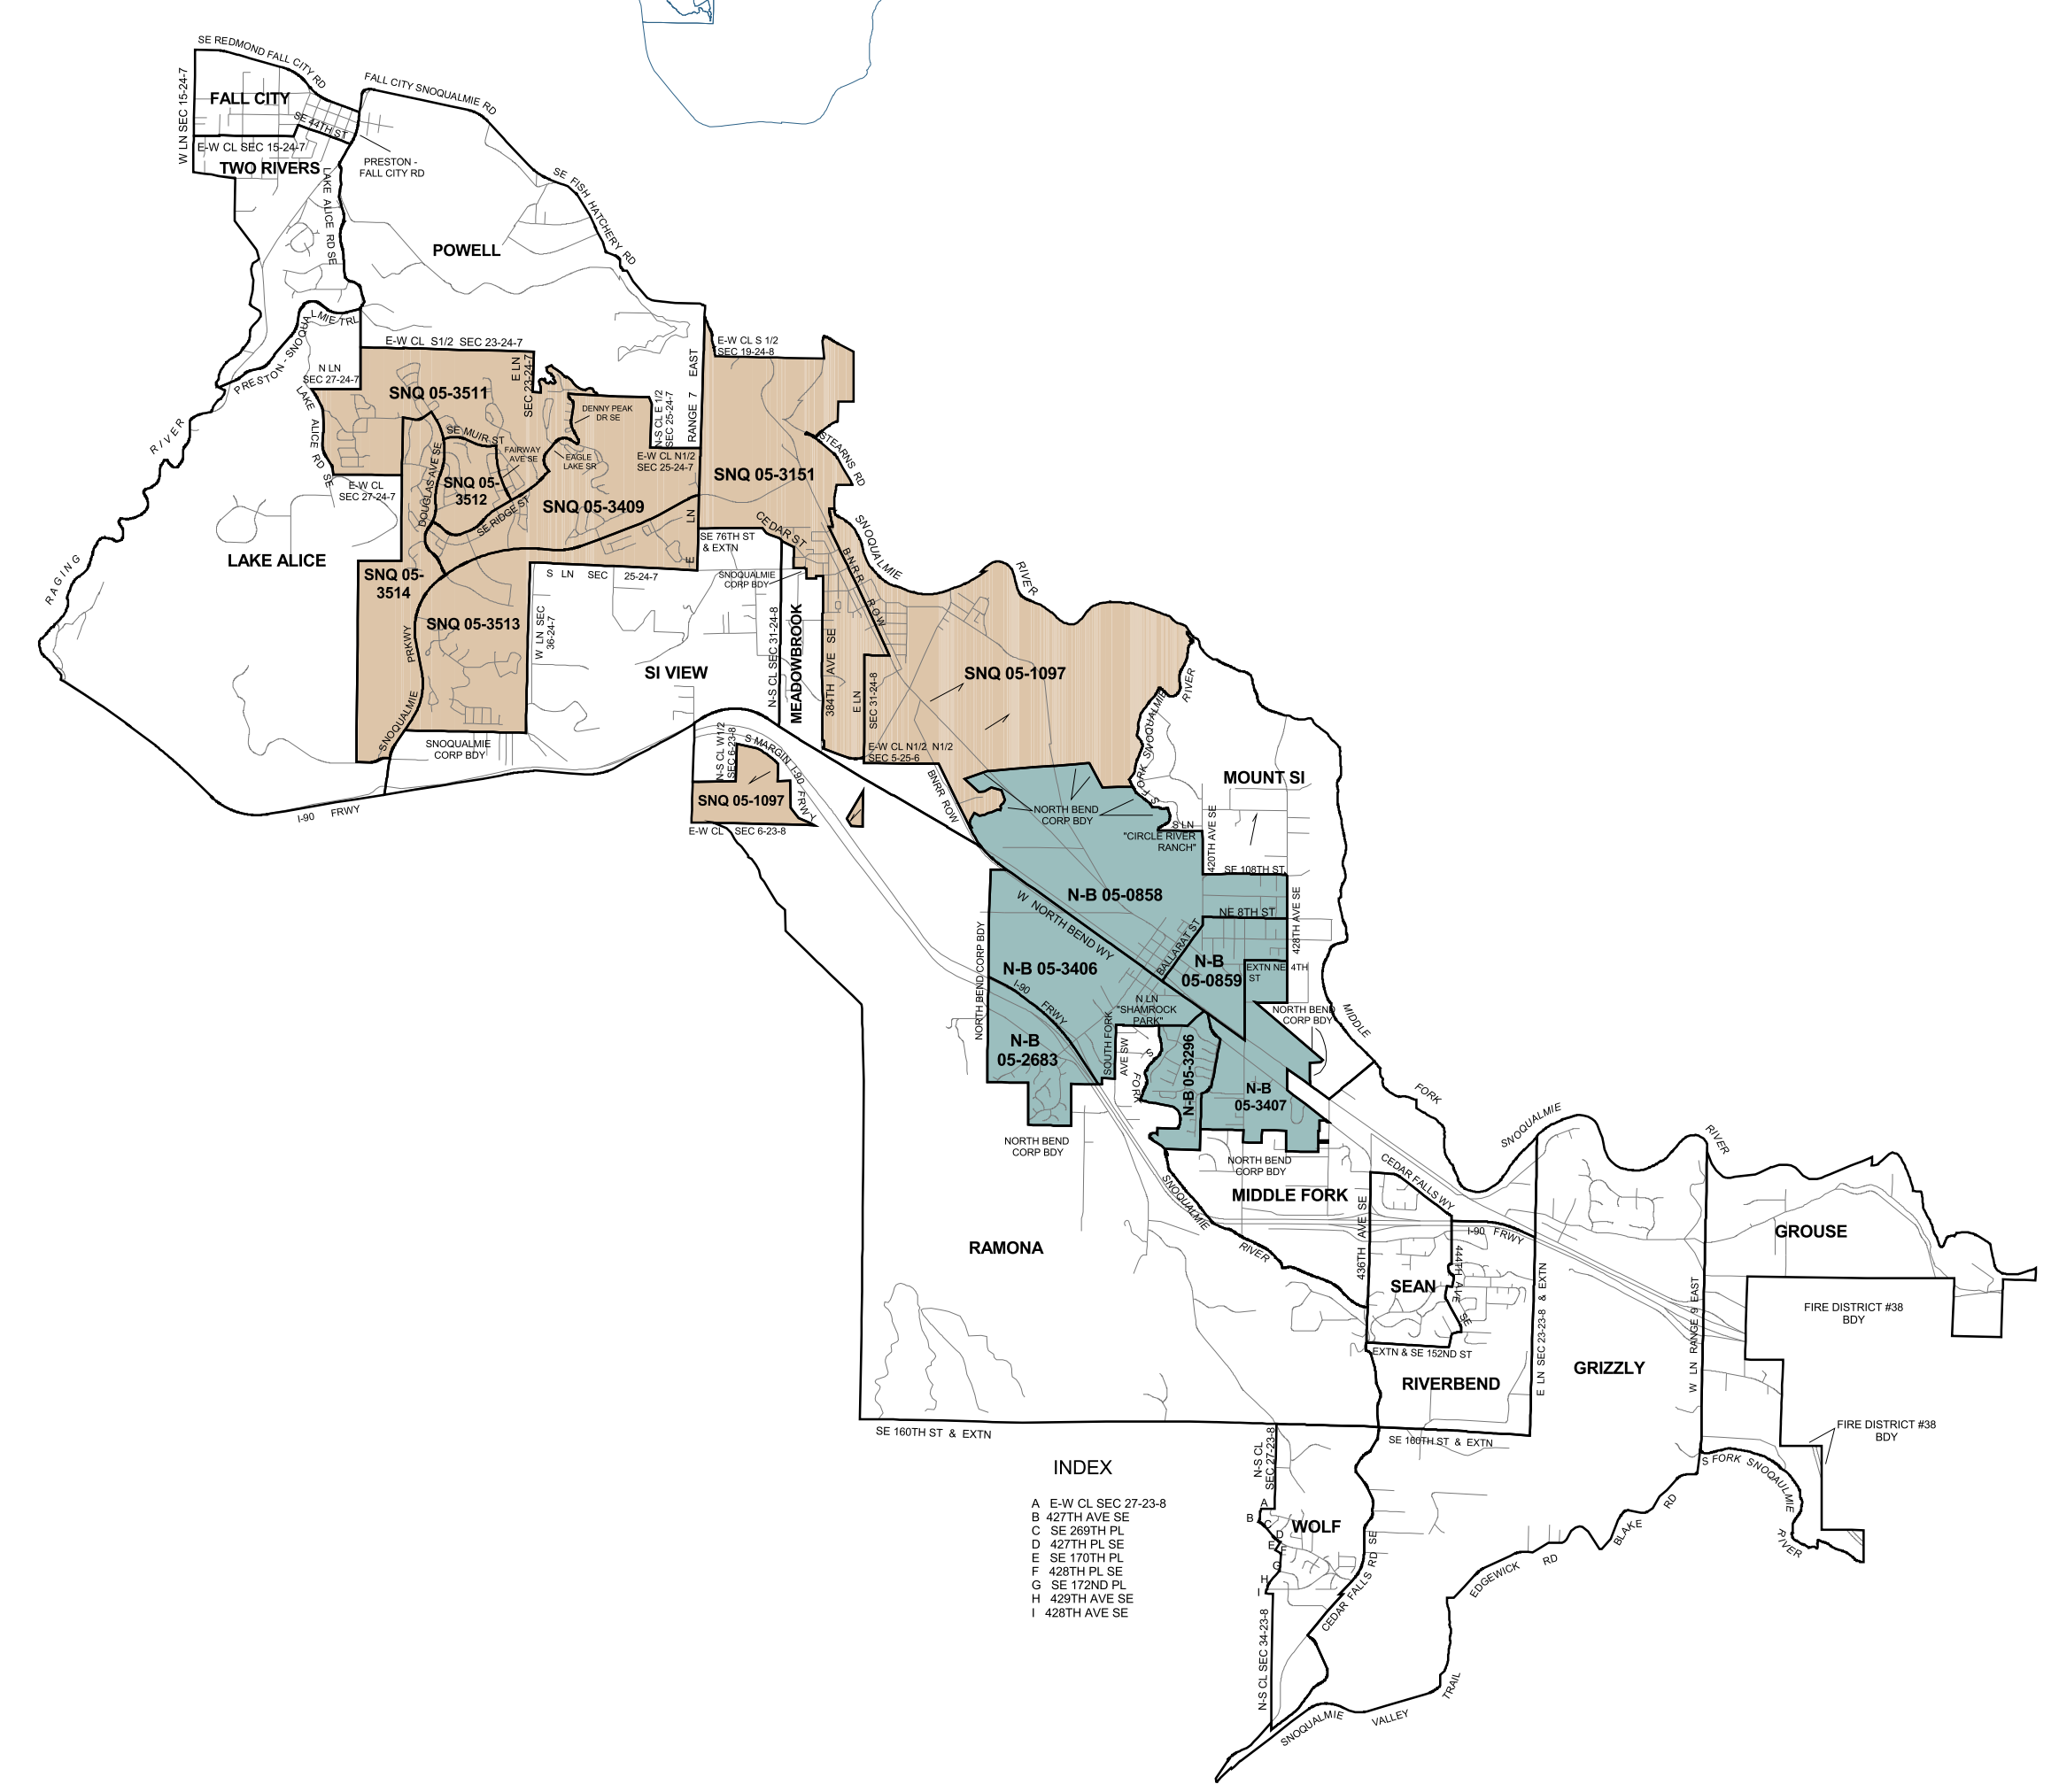

SEE PAGE 1

Legislative District 5

PAGE 2

Legend

- 2008 Precinct Boundaries
- **Cities**
- Unincorporated King County
- North Bend
- Snoqualmie
- Streets
- County Council District Boundary

King County

Produced by
GIS Section
Elections Division
Department of Executive Services

June 2008