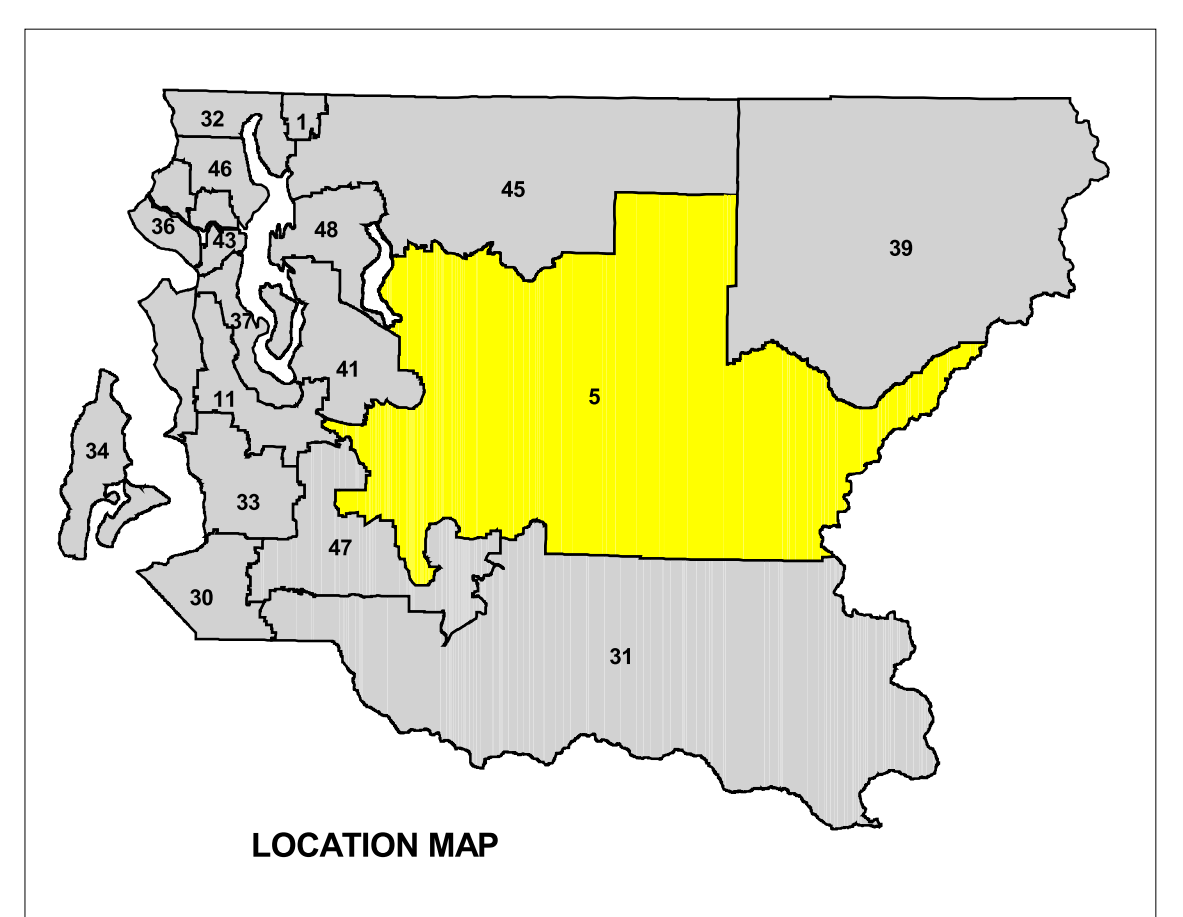

SEE PAGE 1

Legislative District 5

PAGE 2

Legend

- 2008 Precinct Boundaries
- **Cities**
- Unincorporated King County
- North Bend
- Snoqualmie
- Streets
- County Council District Boundary

King County

Produced by
GIS Section
Elections Division
Department of Executive Services

June 2008