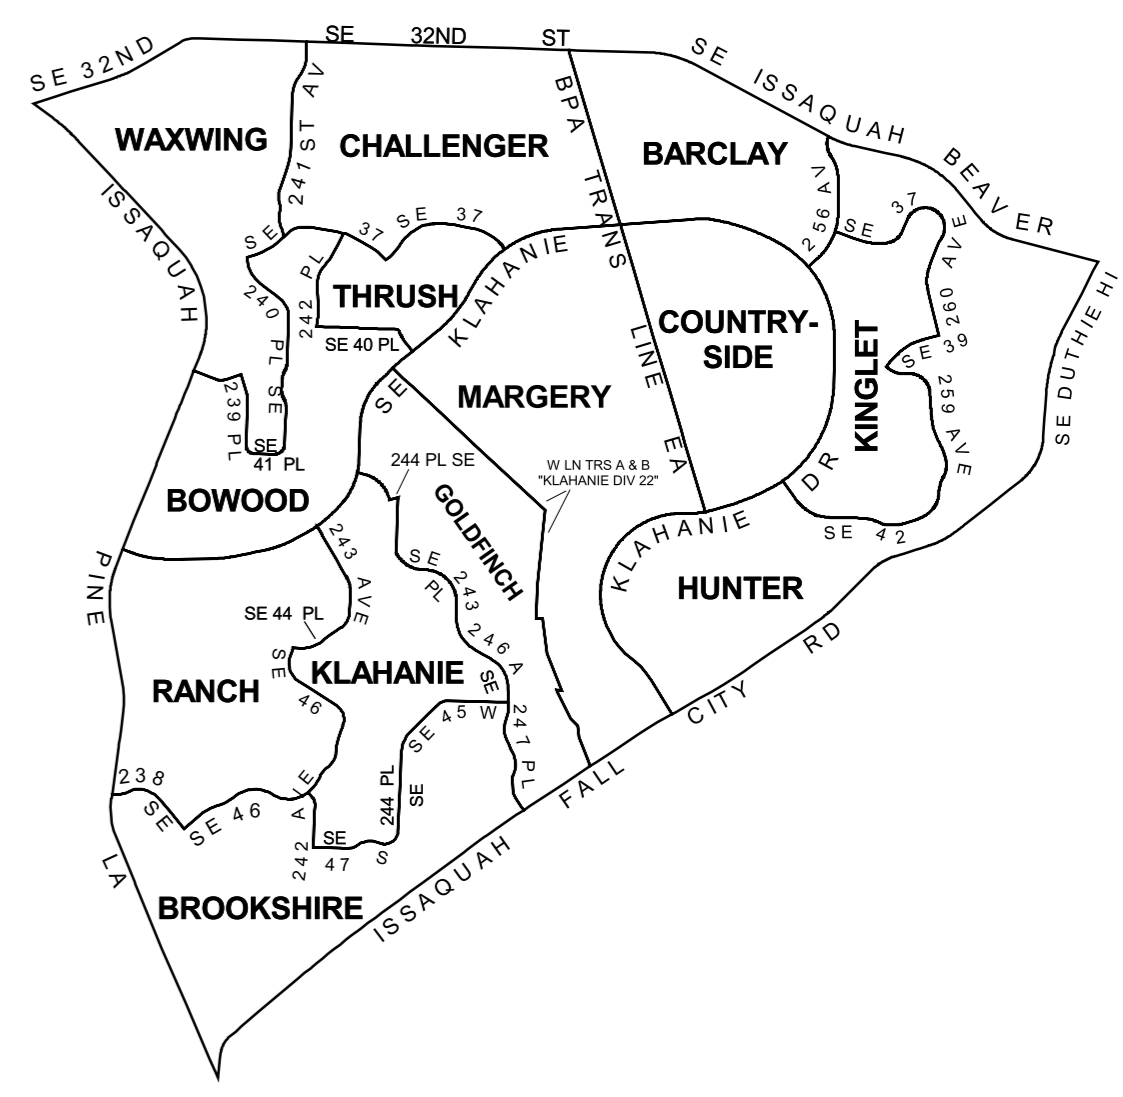

Legislative District 5

PAGE 1 OF 2

Legend

- 2008 Precinct Boundaries
- **Cities**
  - Black Diamond
  - Covington
  - Issaquah
  - Unincorporated King County
  - Kent
  - Maple Valley
  - Sammamish
- Streets
- Congressional District Boundary
- County Council District Boundary

King County
Produced by
GIS Section
Elections Division
Department of Executive Services
June 2008

SEE PAGE 2

LEG 5
PAGE 1 OF 2
6/9/08

LEG 5
PAGE 1 OF 2
2008