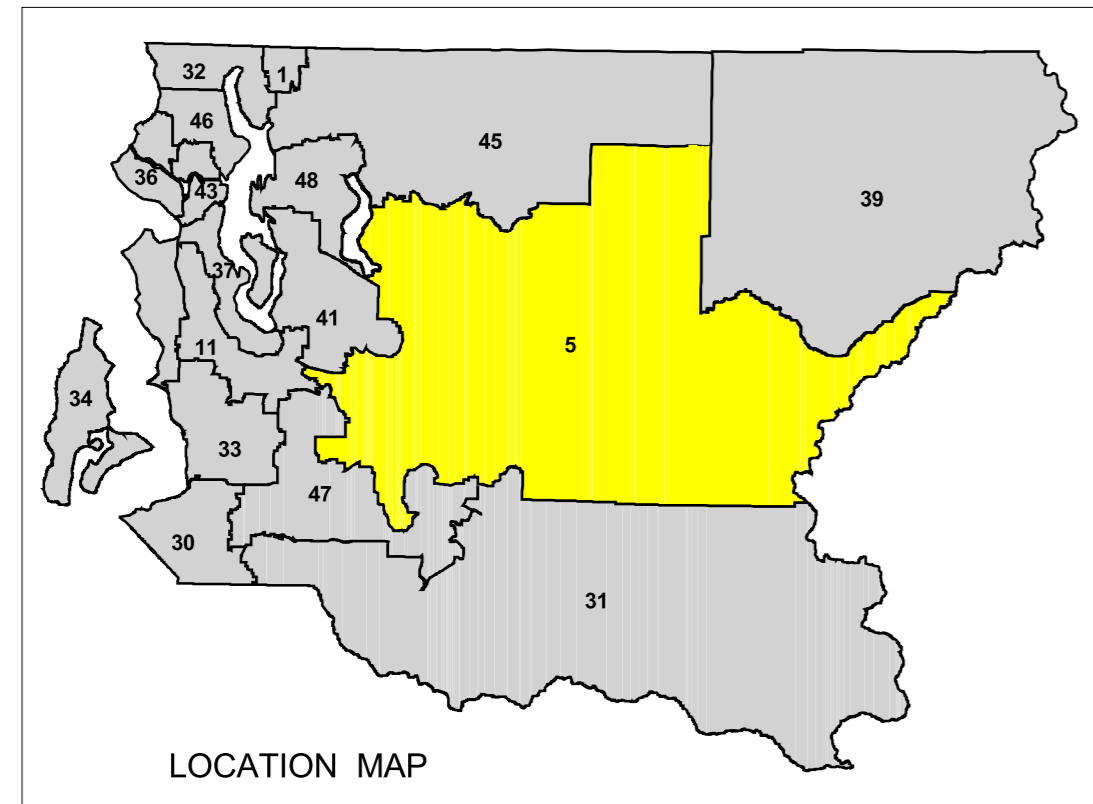

Legislative District 5

PAGE 1 OF 2

Legend

- 2008 Precinct Boundaries
- **Cities**
  - Black Diamond
  - Covington
  - Issaquah
  - Unincorporated King County
  - Kent
  - Maple Valley
  - Sammamish
- Streets
- Congressional District Boundary
- County Council District Boundary

King County
Produced by
GIS Section
Elections Division
Department of Executive Services
June 2008

SEE PAGE 2

LEG 5
PAGE 1 OF 2
6/9/08

LEG 5
PAGE 1 OF 2
2008