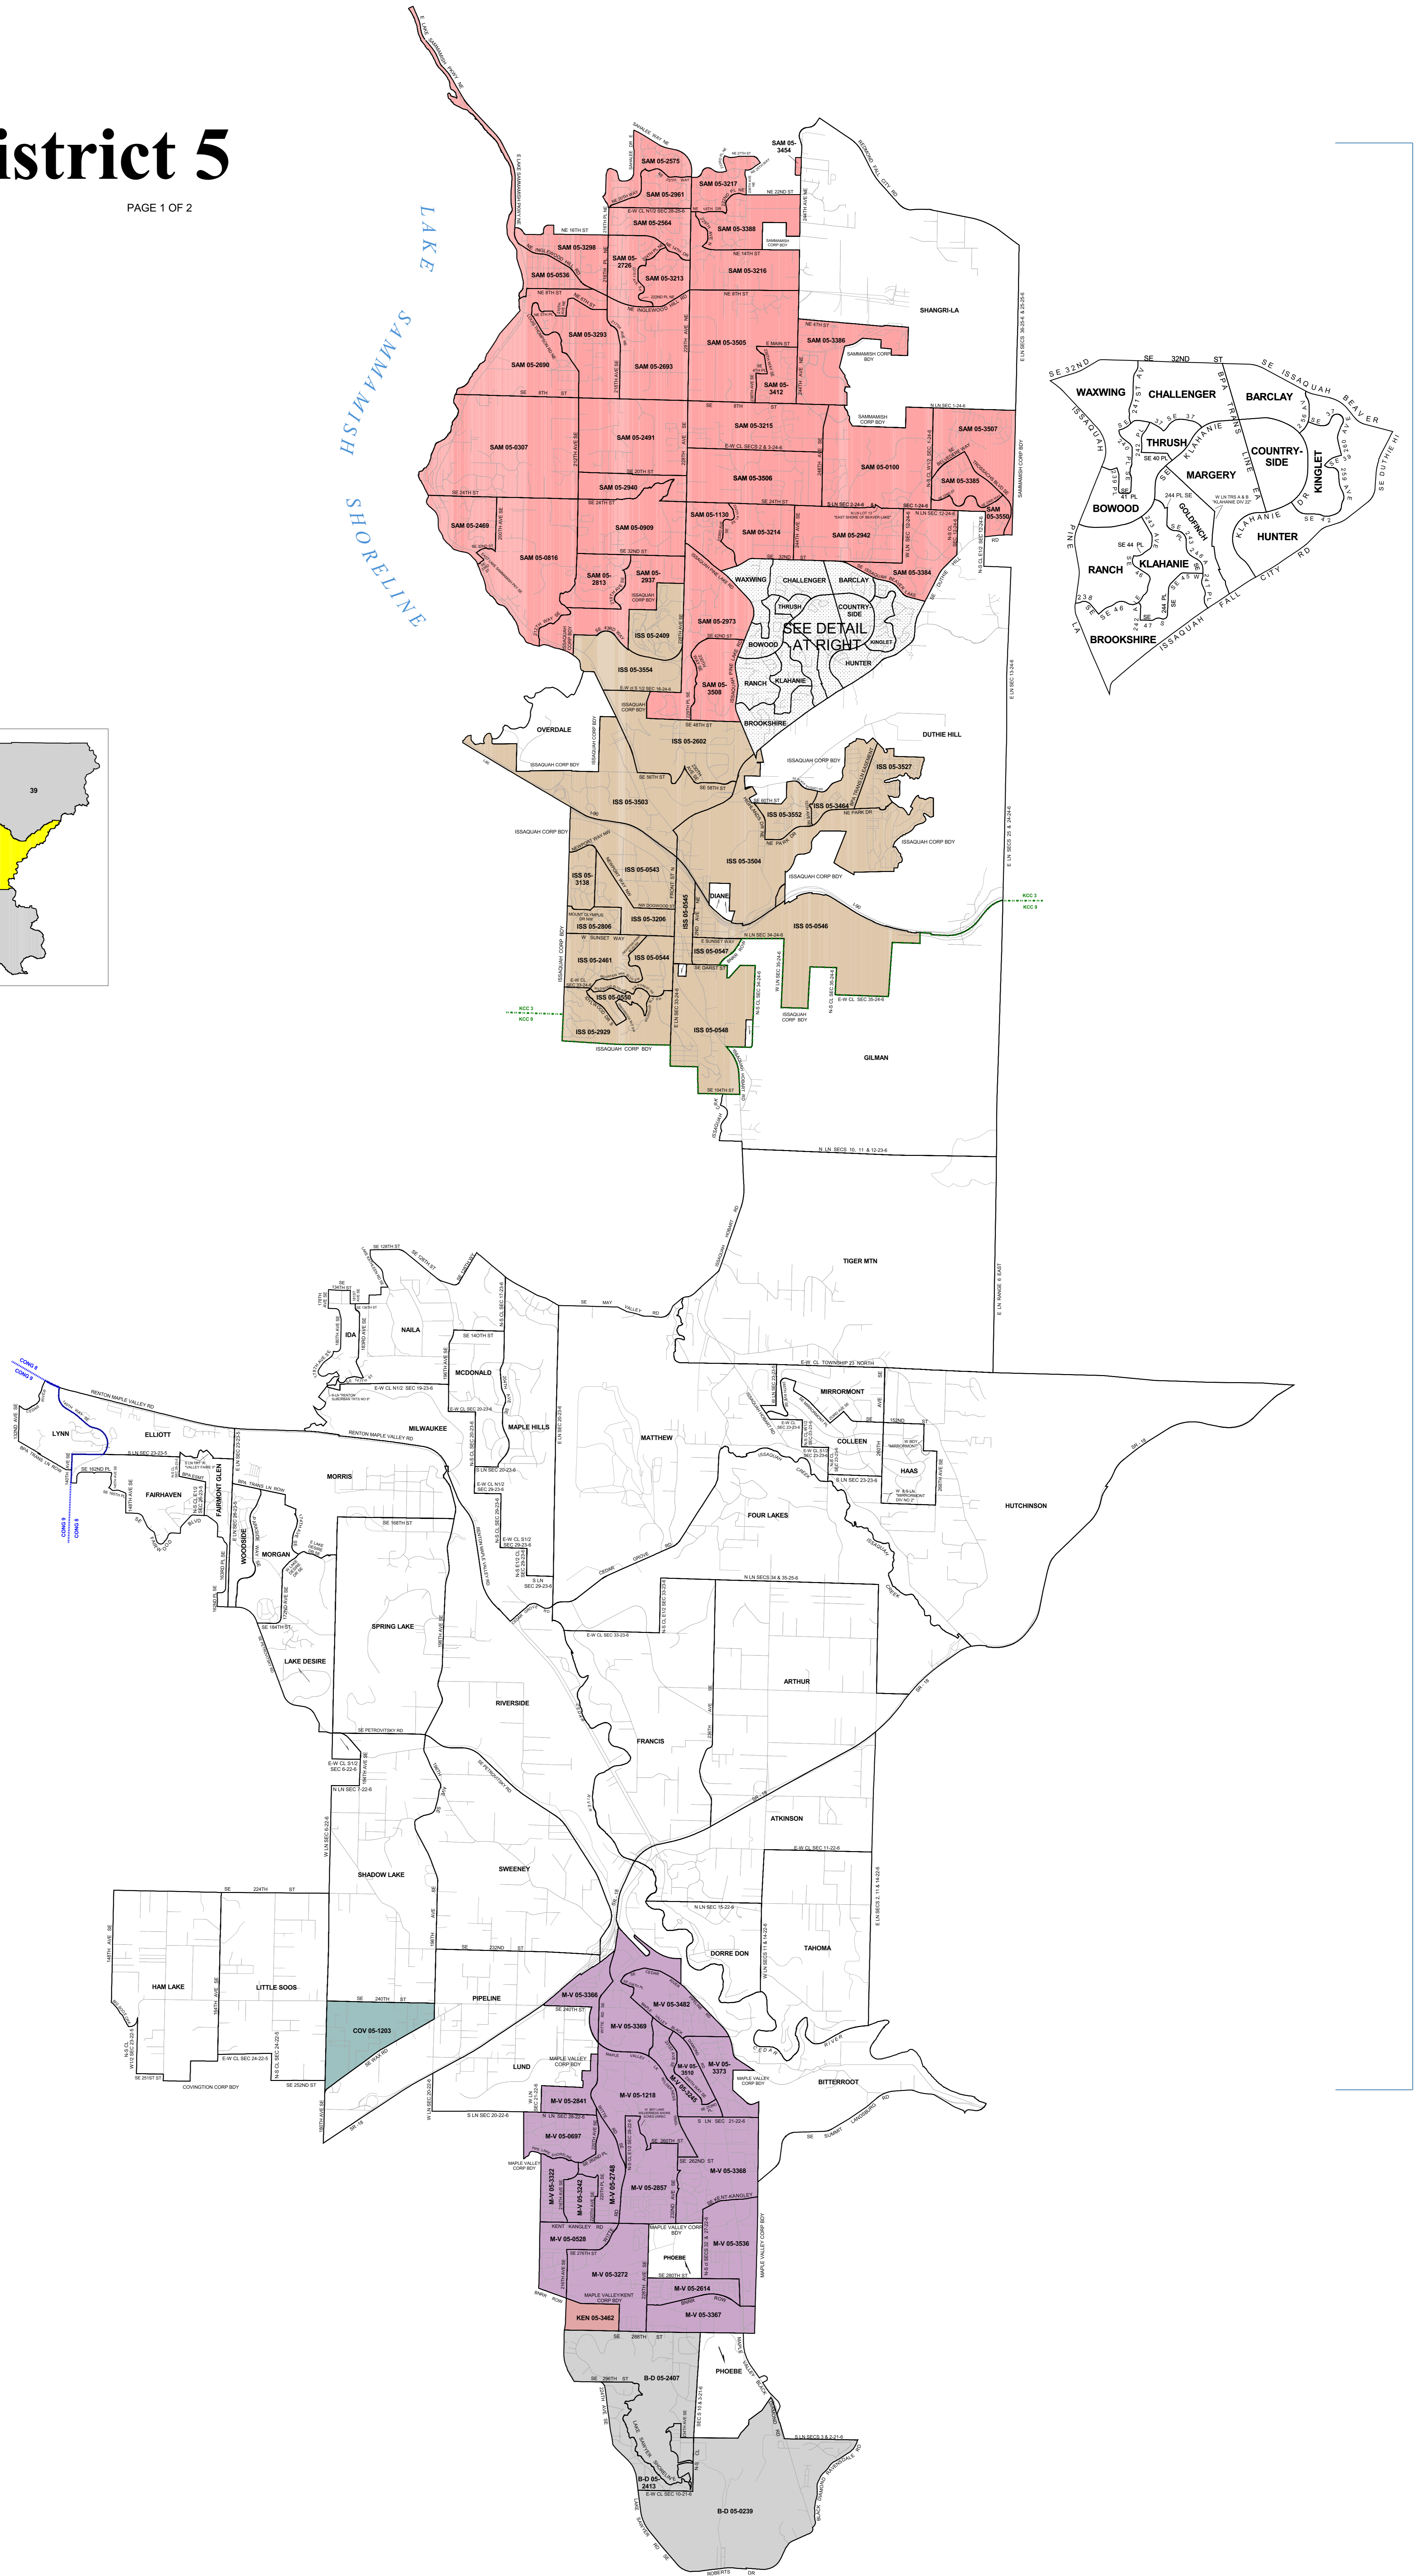

Legislative District 5

PAGE 1 OF 2

Legend

- 2008 Precinct Boundaries
- **Cities**
  - Black Diamond
  - Covington
  - Issaquah
  - Unincorporated King County
  - Kent
  - Maple Valley
  - Sammamish
- Streets
- Congressional District Boundary
- County Council District Boundary

King County
Produced by
GIS Section
Elections Division
Department of Executive Services
June 2008

SEE PAGE 2

LEG 5
PAGE 1 OF 2
6/9/08

LEG 5
PAGE 1 OF 2
2008