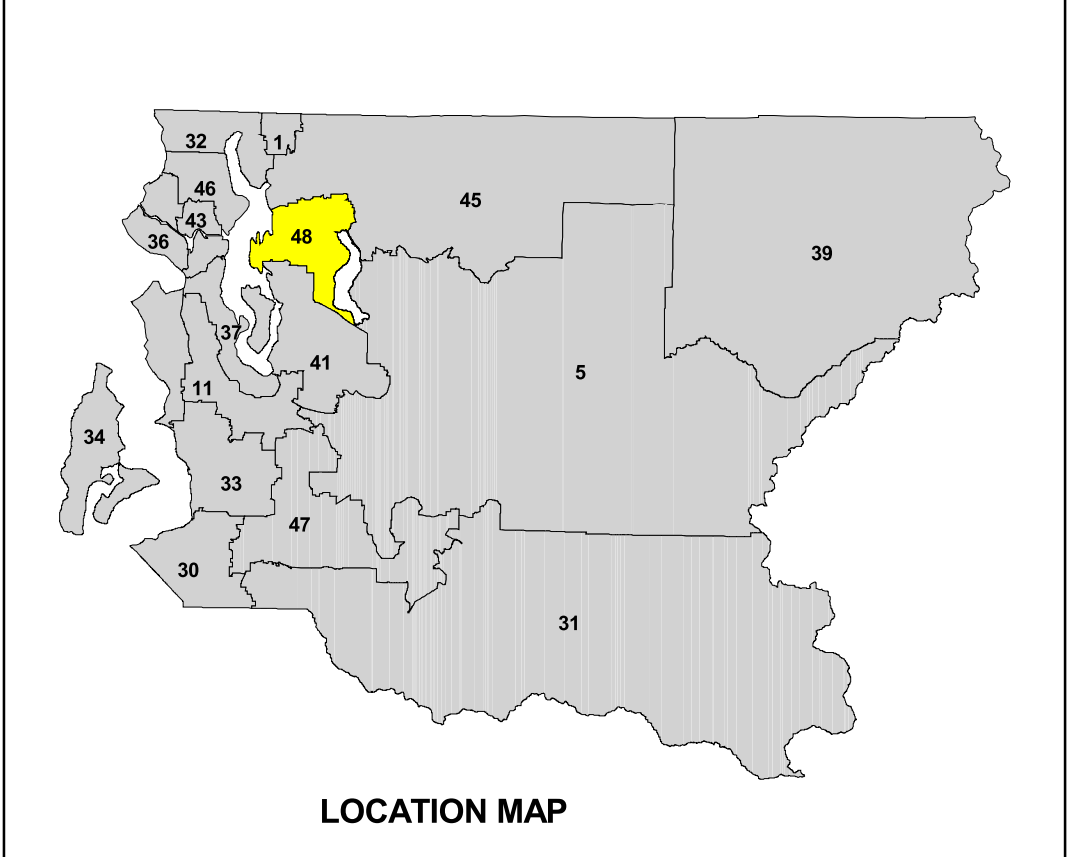

Legislative District 48

Legend

- 2008 Precinct Boundaries
- **Cities**
- Bellevue
- Clyde Hill
- Hunts Point
- Issaquah
- Unincorporated King County
- Kirkland
- Medina
- Redmond
- Yarrow Point
- Streets
- Congressional District Boundary
- County Council District Boundaries

Produced by:
GIS Section
Elections Division
Department of Executive Services

June 2008