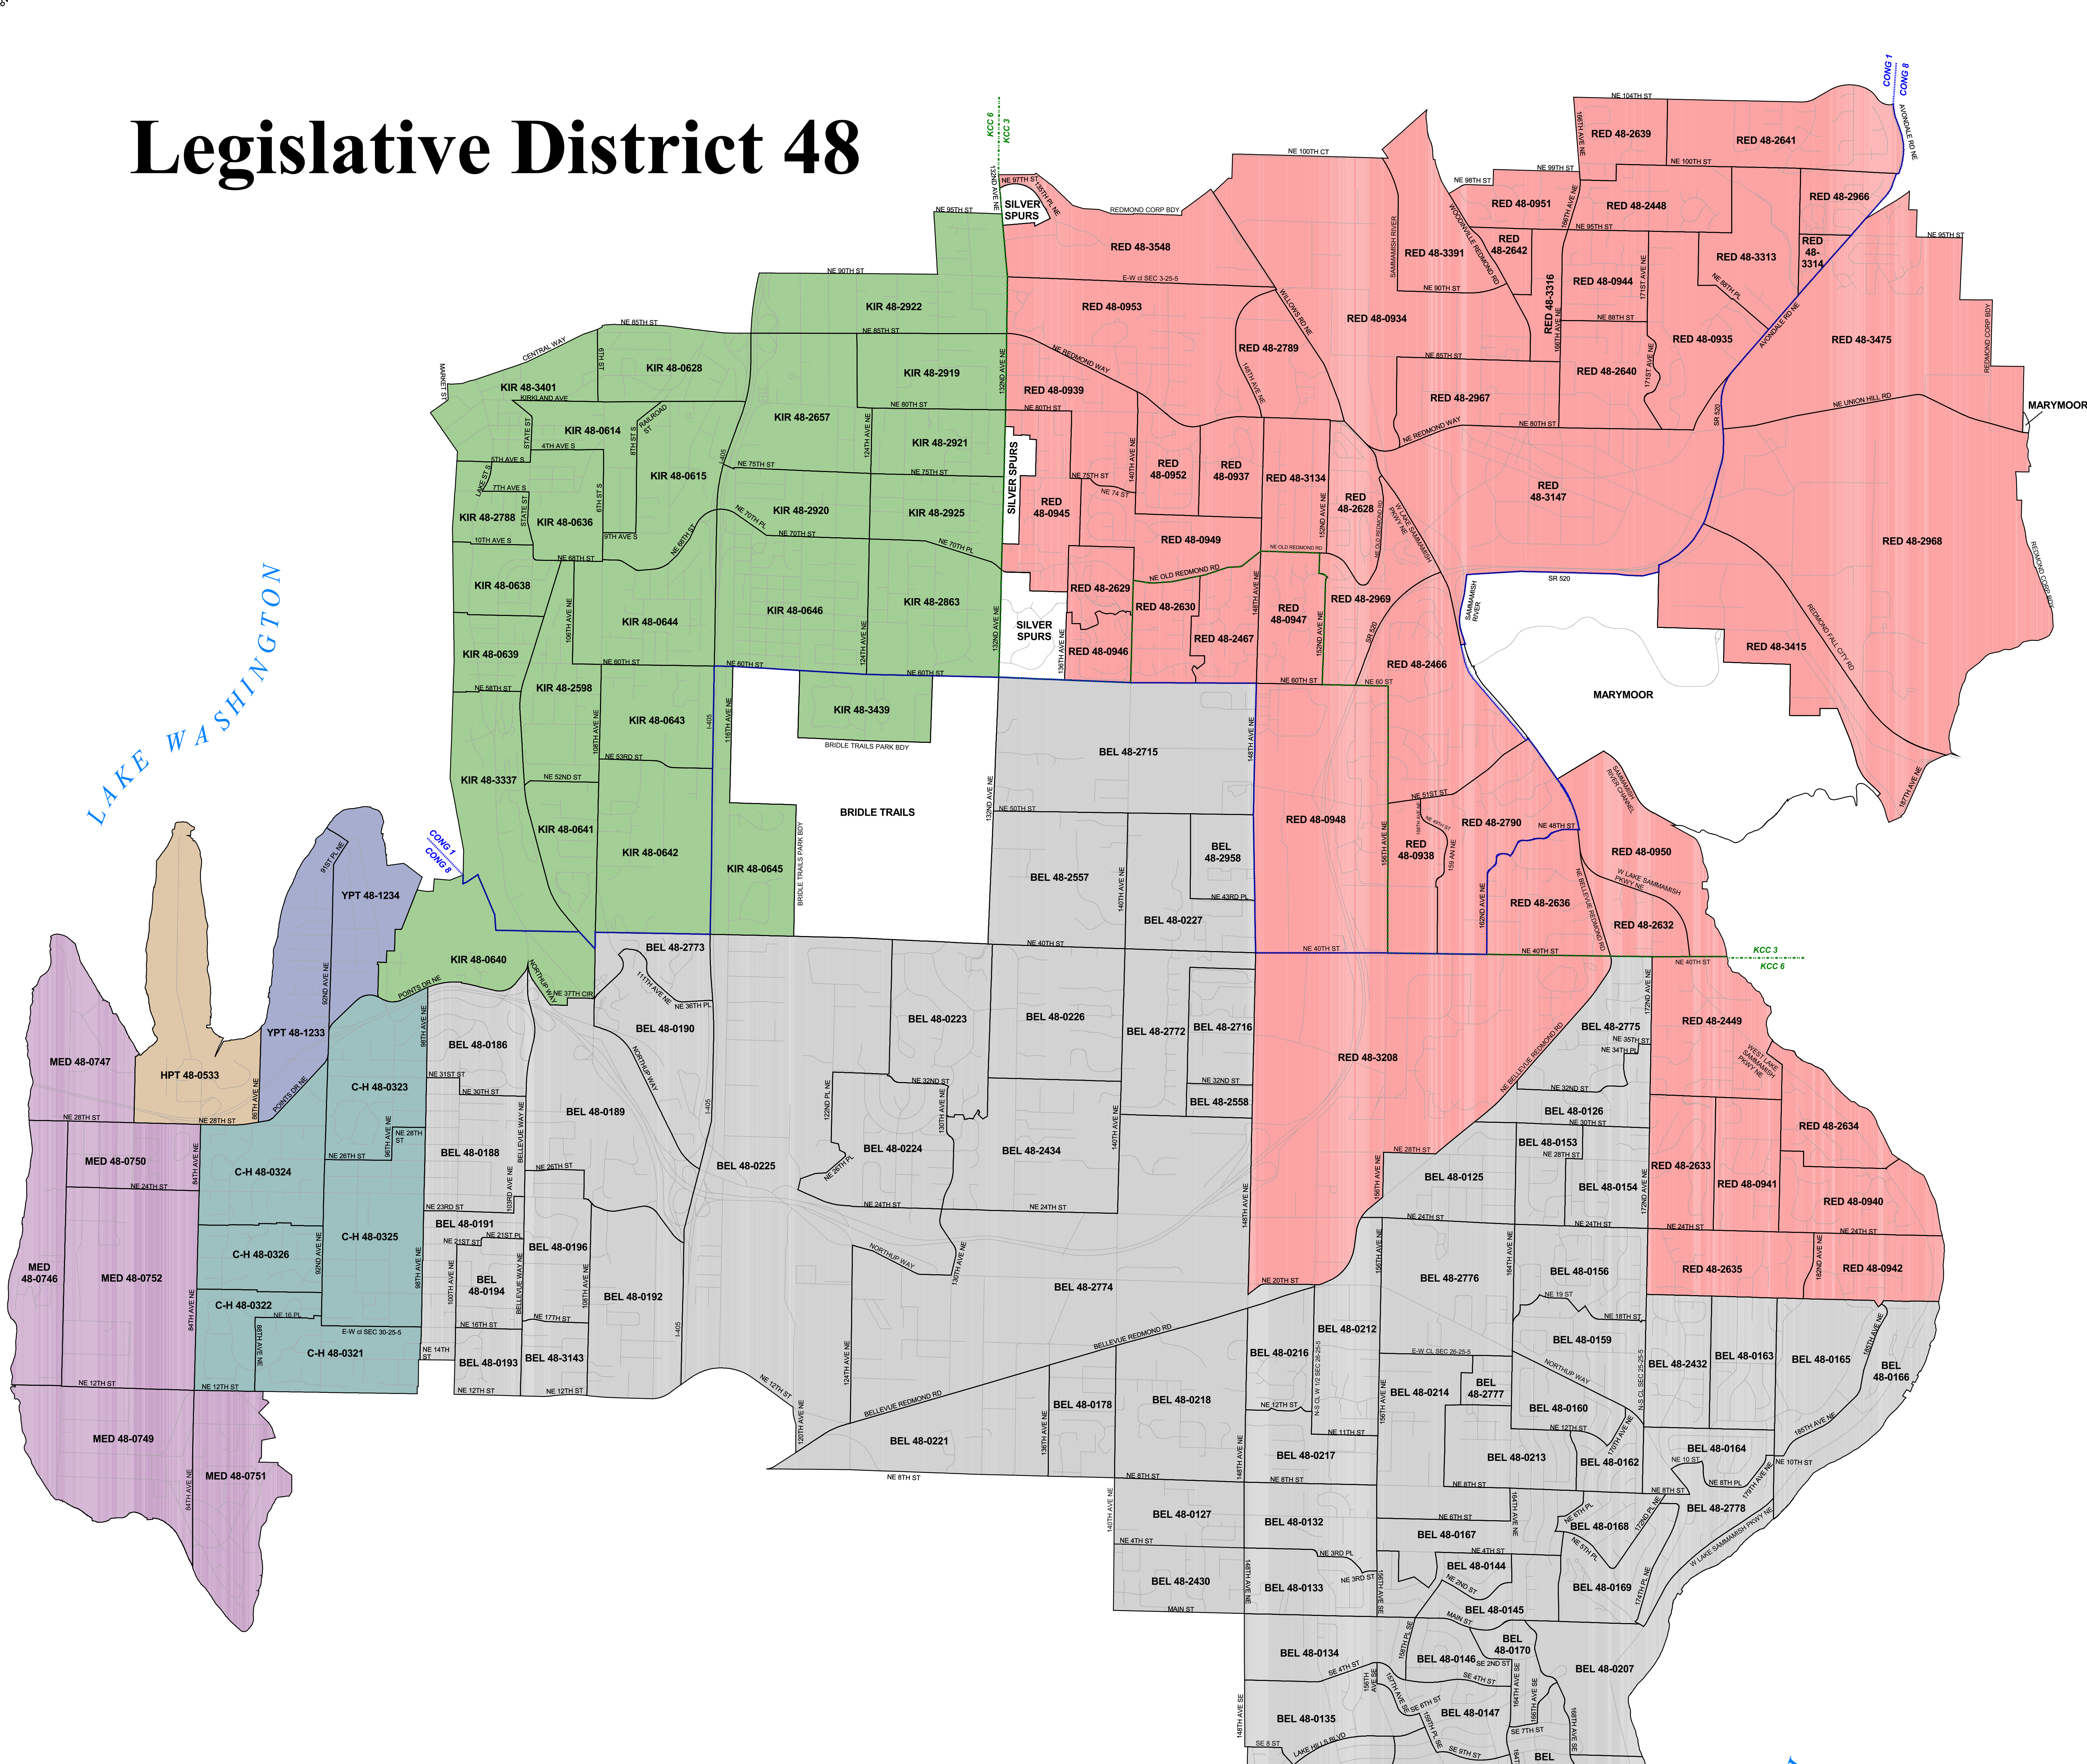

Legislative District 48

Legend

- 2008 Precinct Boundaries
- **Cities**
- Bellevue
- Clyde Hill
- Hunts Point
- Issaquah
- Unincorporated King County
- Kirkland
- Medina
- Redmond
- Yarrow Point
- Streets
- Congressional District Boundary
- County Council District Boundaries

Produced by:
GIS Section
Elections Division
Department of Executive Services

June 2008