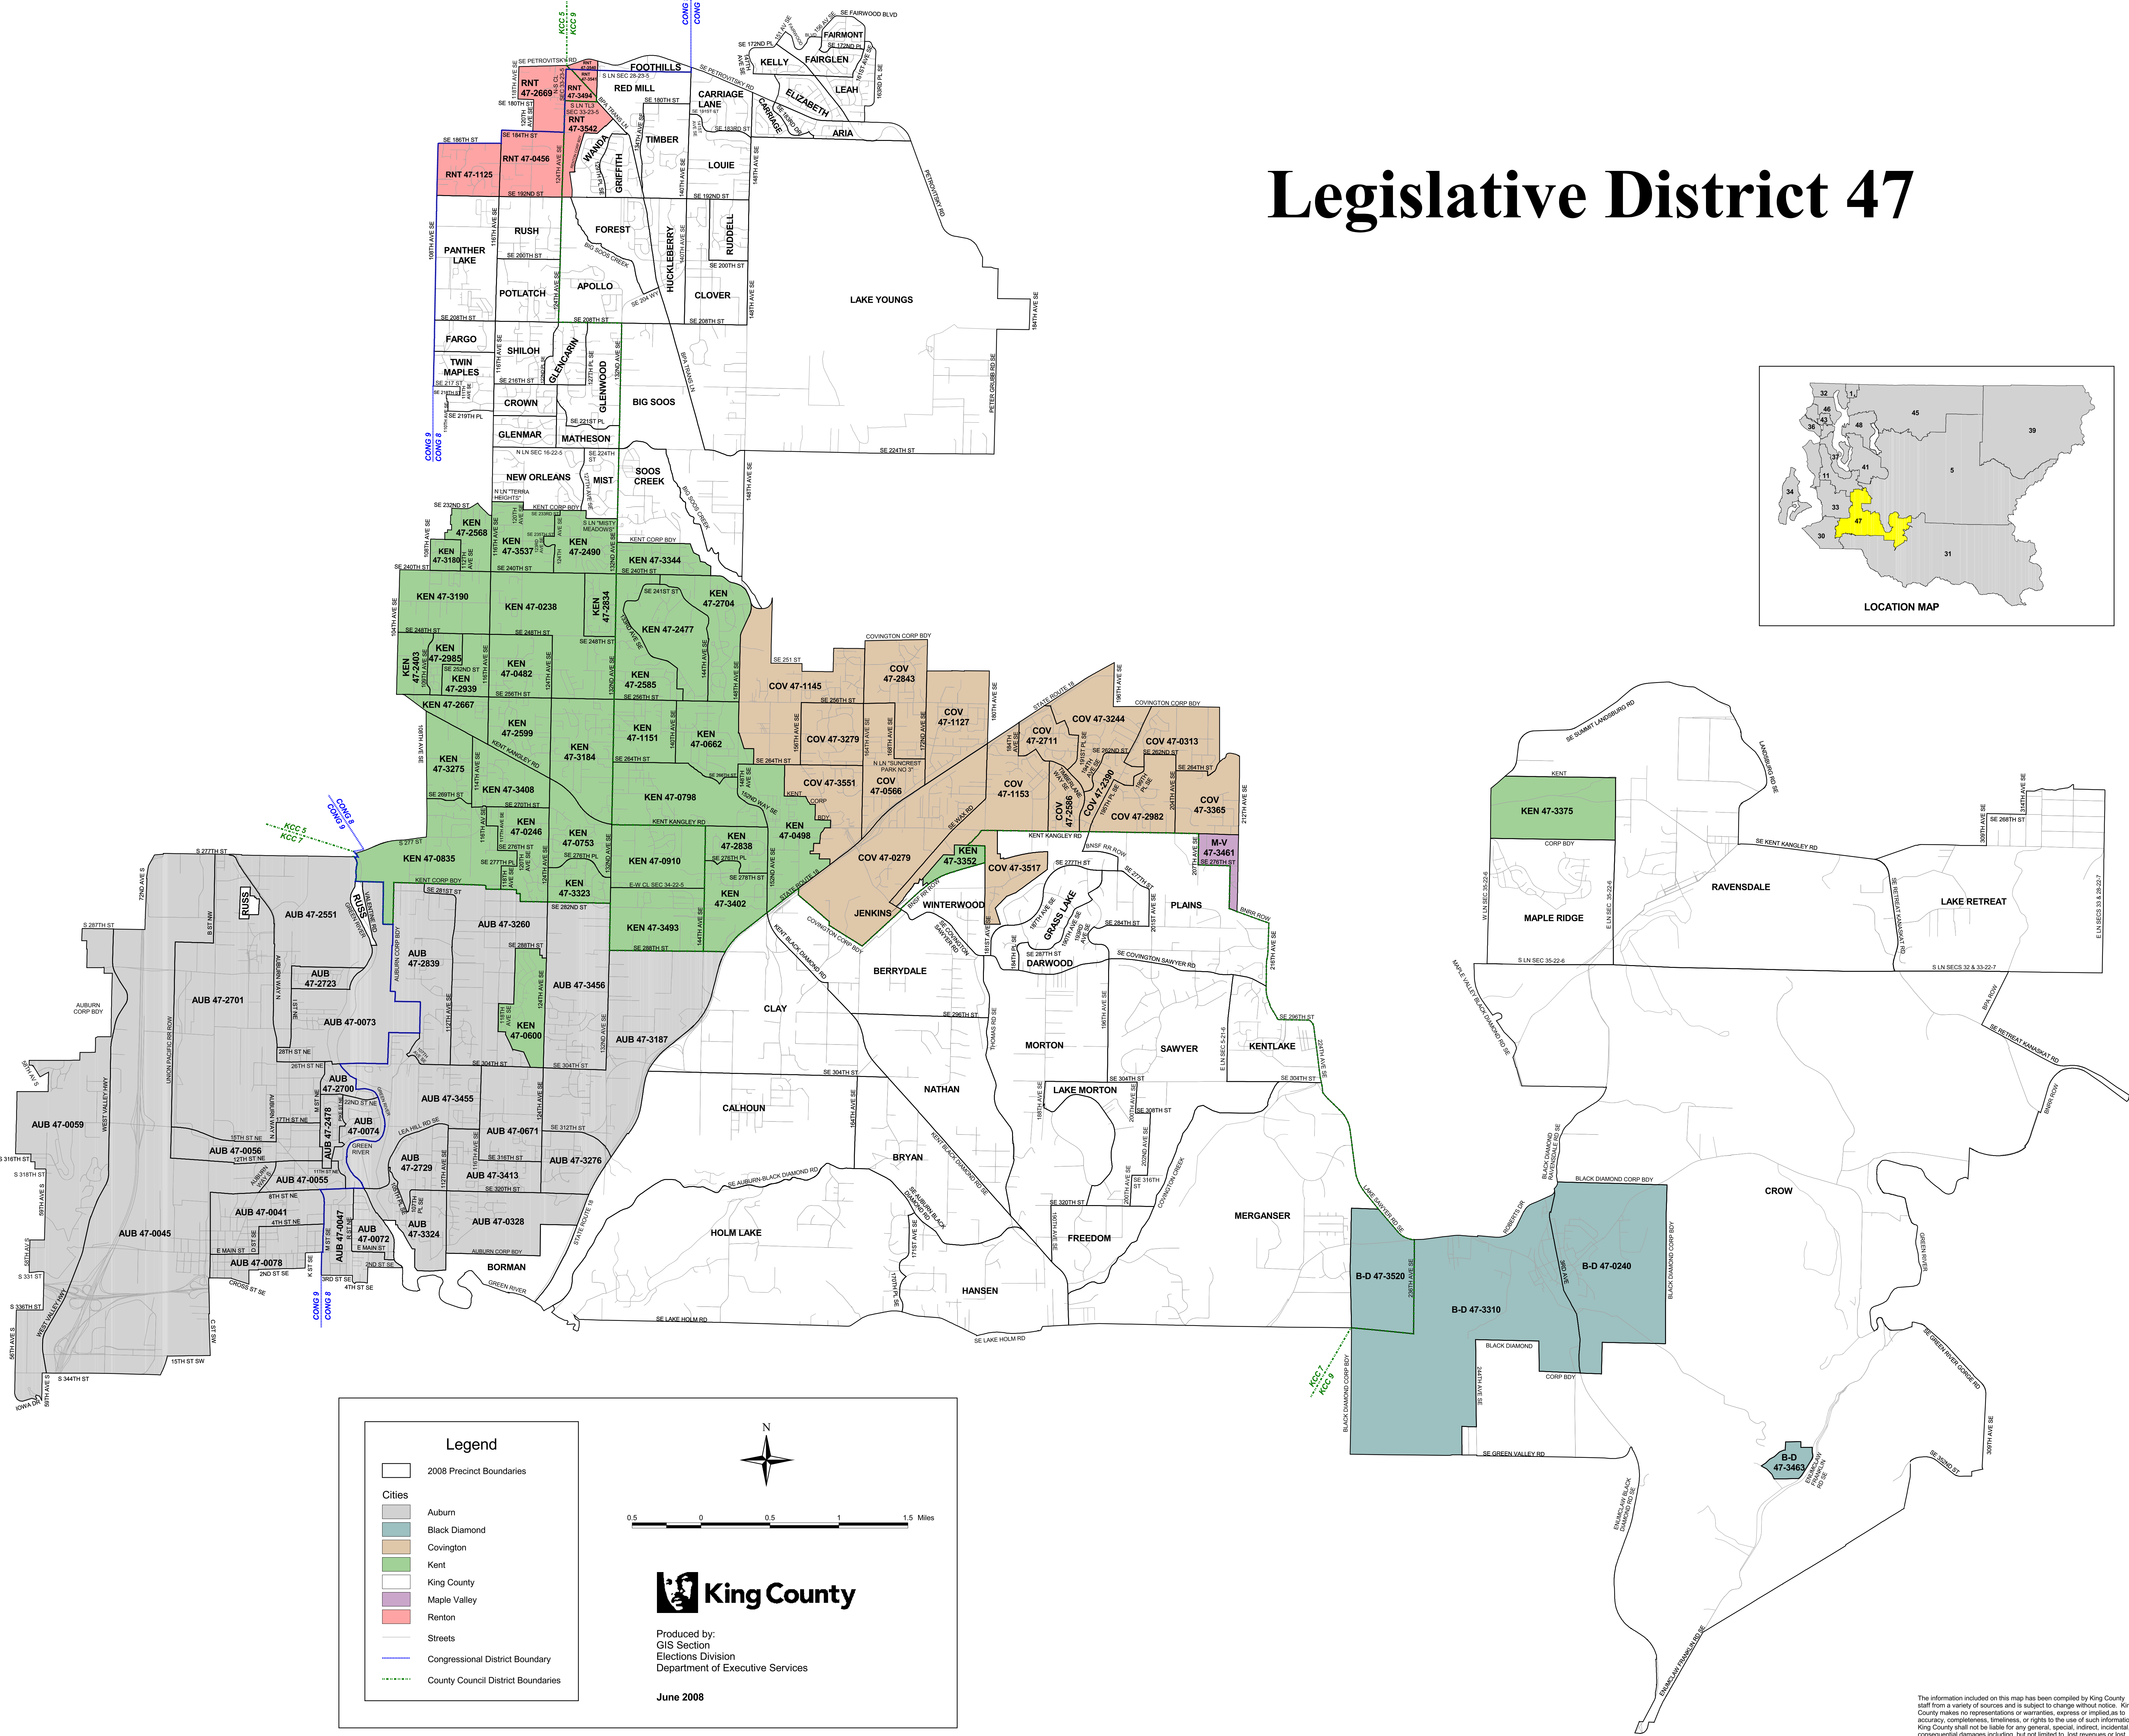

Legislative District 47

Legend

- 2008 Precinct Boundaries
- Cities
- Auburn
- Black Diamond
- Covington
- Kent
- King County
- Maple Valley
- Renton
- Streets
- Congressional District Boundary
- County Council District Boundaries

0.5 0 0.5 1 1.5 Miles

King County
Produced by:
GIS Section
Elections Division
Department of Executive Services
June 2008