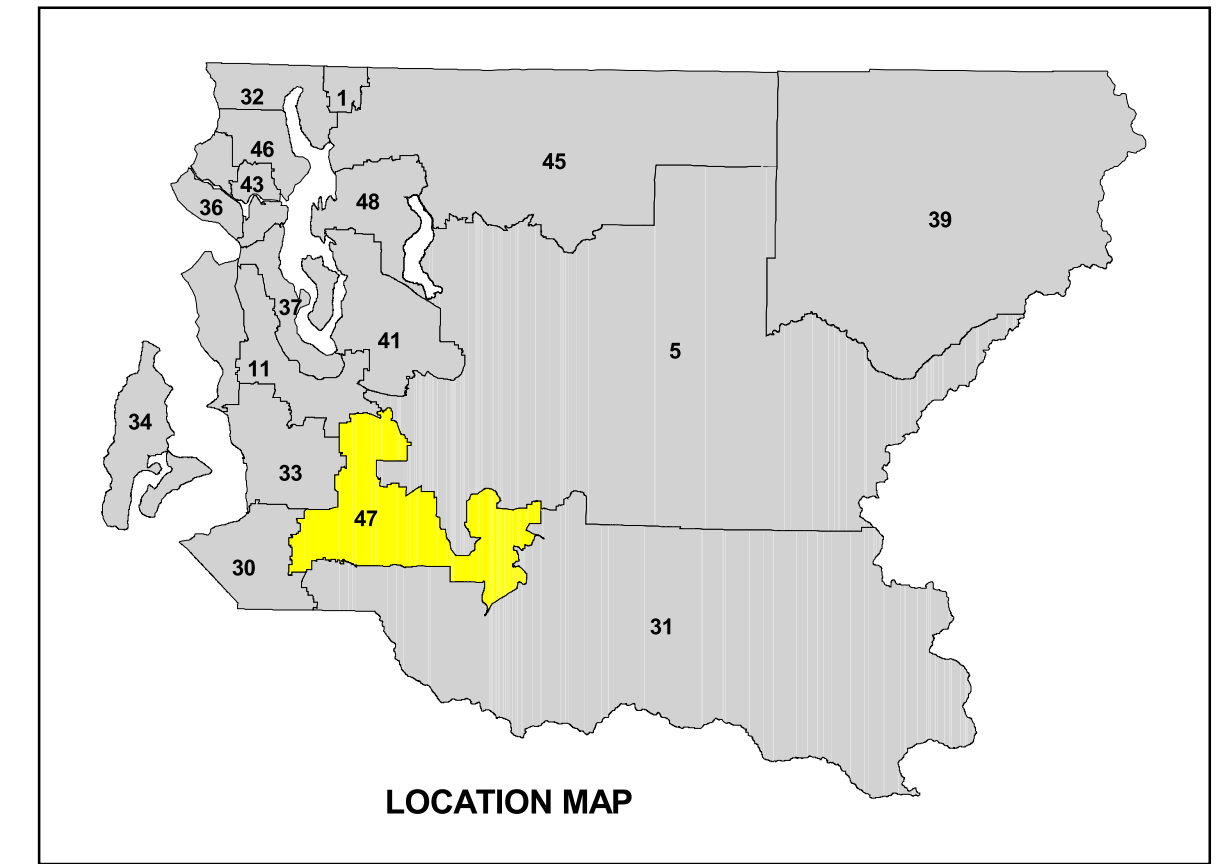

Legislative District 47

Legend

- 2008 Precinct Boundaries
- Cities
- Auburn
- Black Diamond
- Covington
- Kent
- King County
- Maple Valley
- Renton
- Streets
- Congressional District Boundary
- County Council District Boundaries

0.5 0 0.5 1 1.5 Miles

King County
Produced by:
GIS Section
Elections Division
Department of Executive Services
June 2008