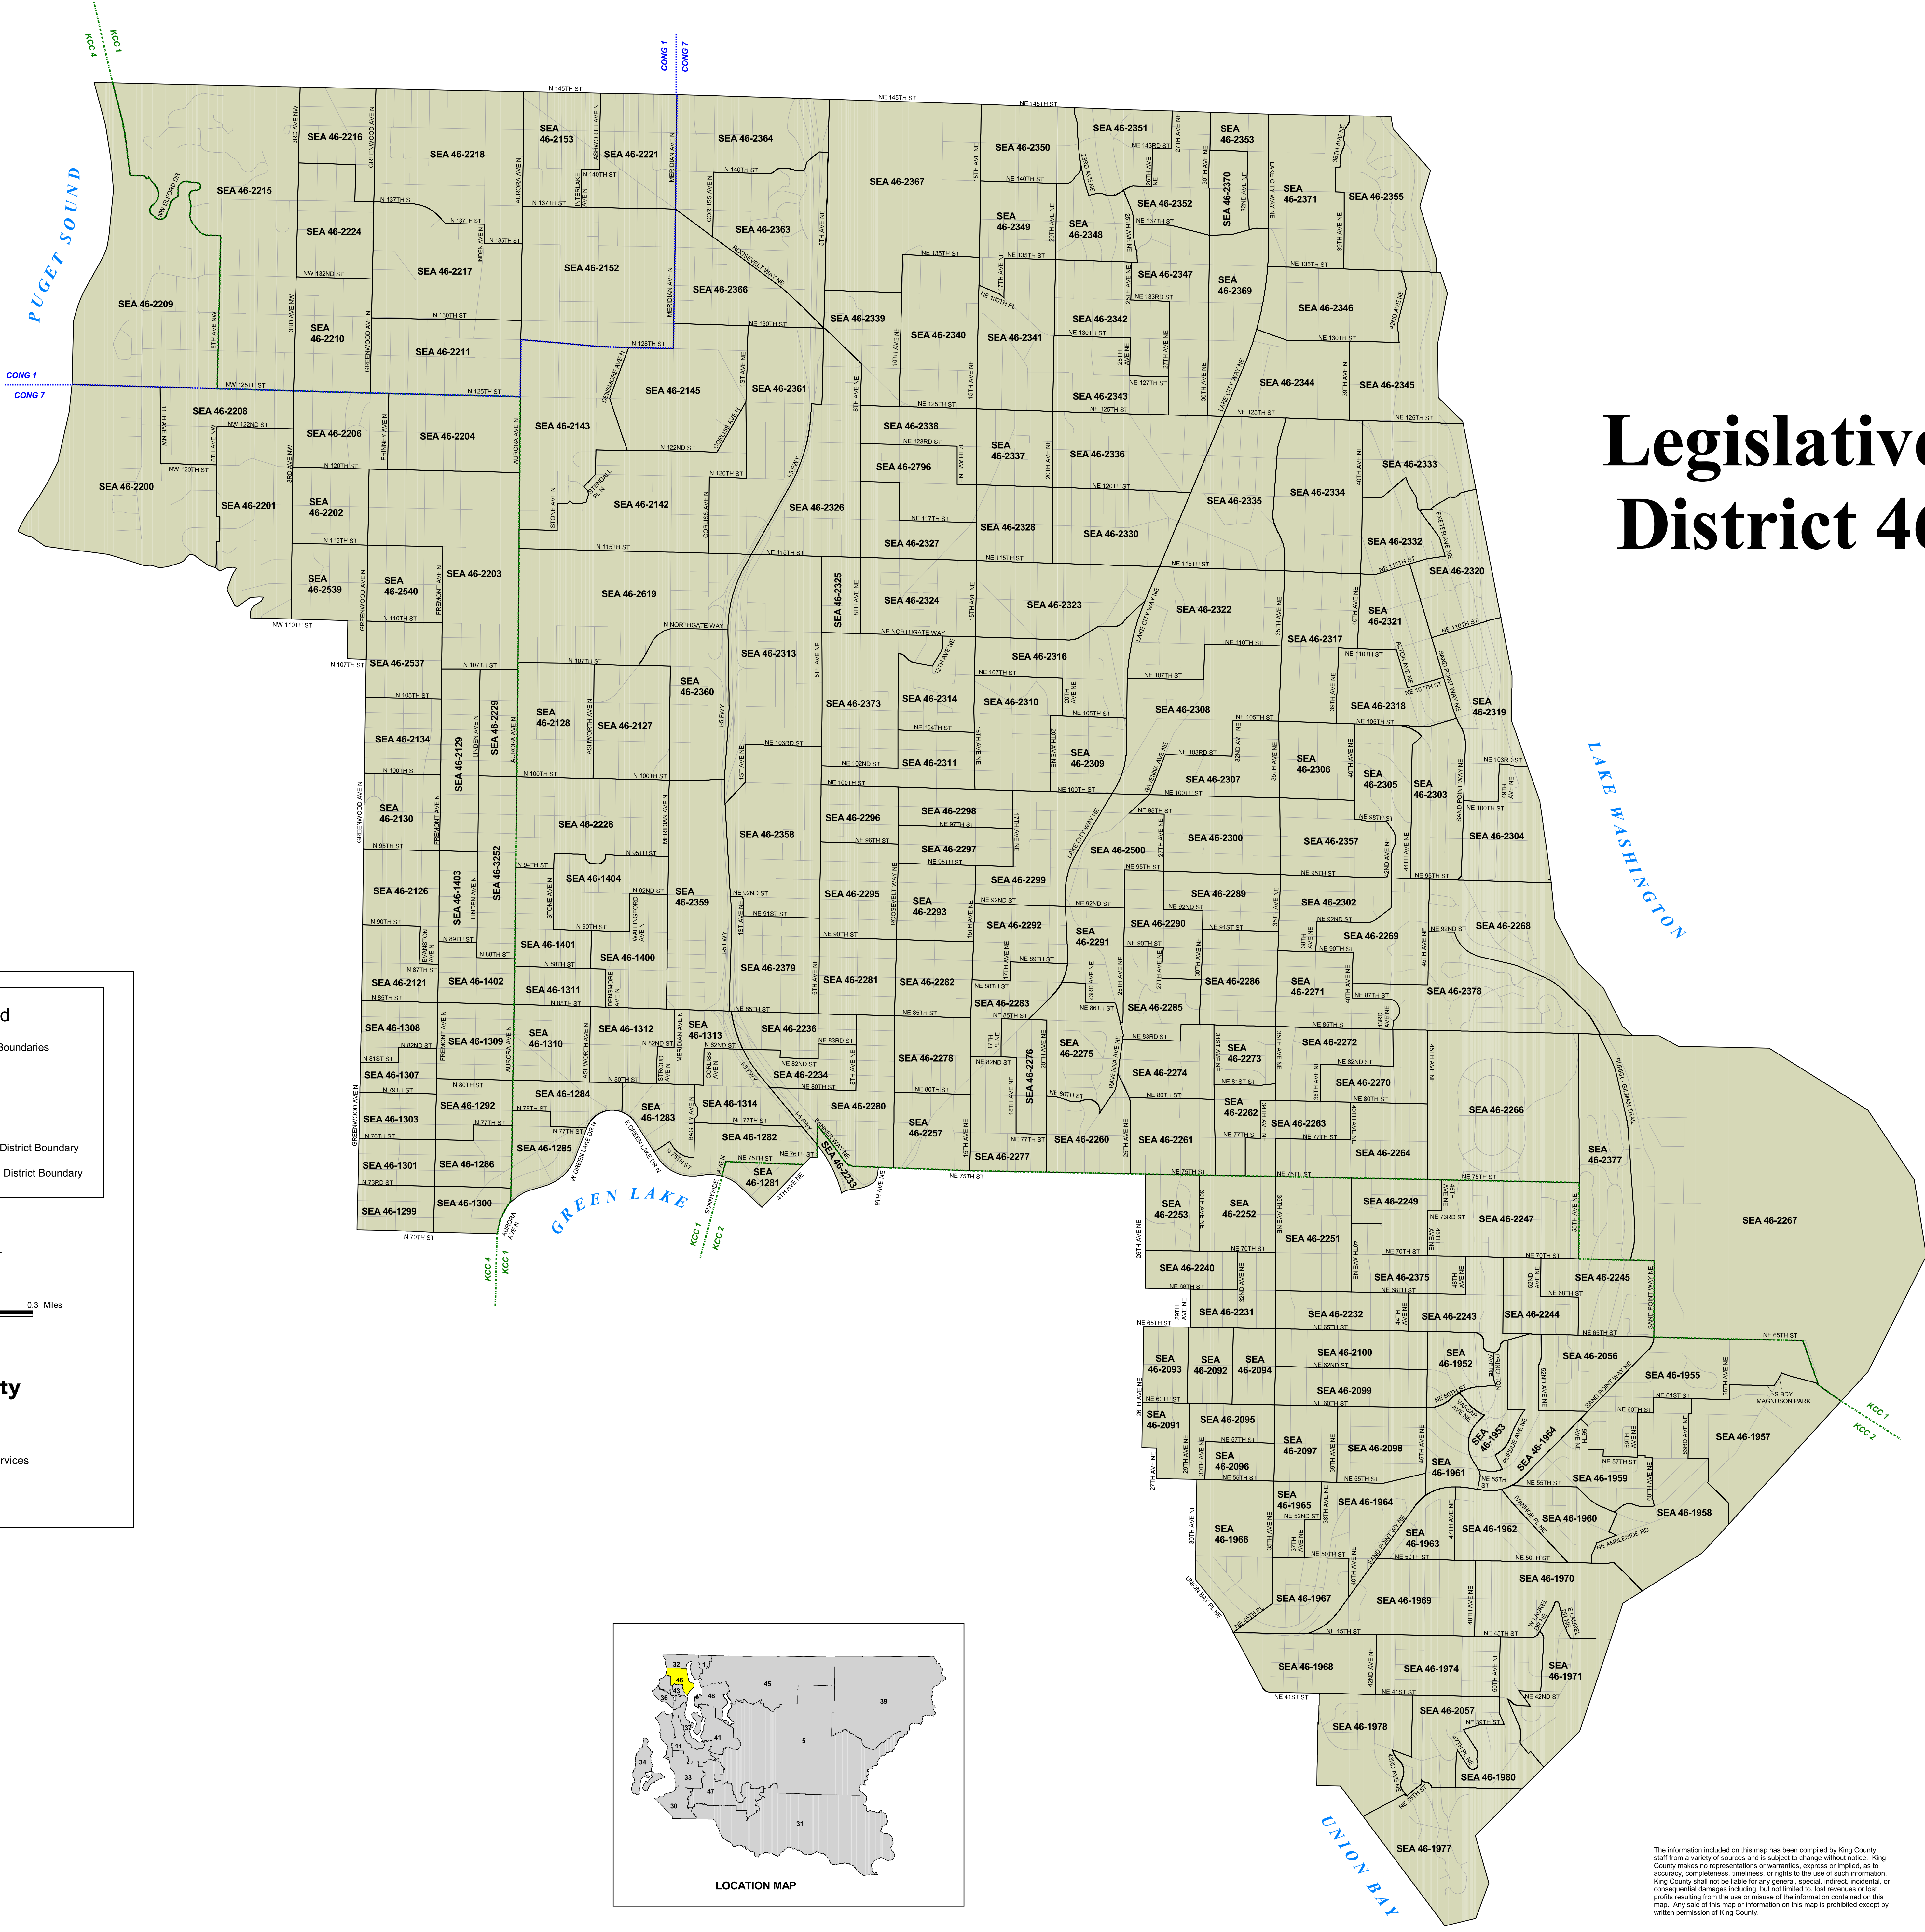

Legislative District 46

Legend

- 2008 Precinct Boundaries
- Cities
  - Seattle
- Streets
- Congressional District Boundary
- County Council District Boundary

0.3 0 0.3 Miles

King County

Produced by:
GIS Section
Elections Division
Department of Executive Services

June 2008