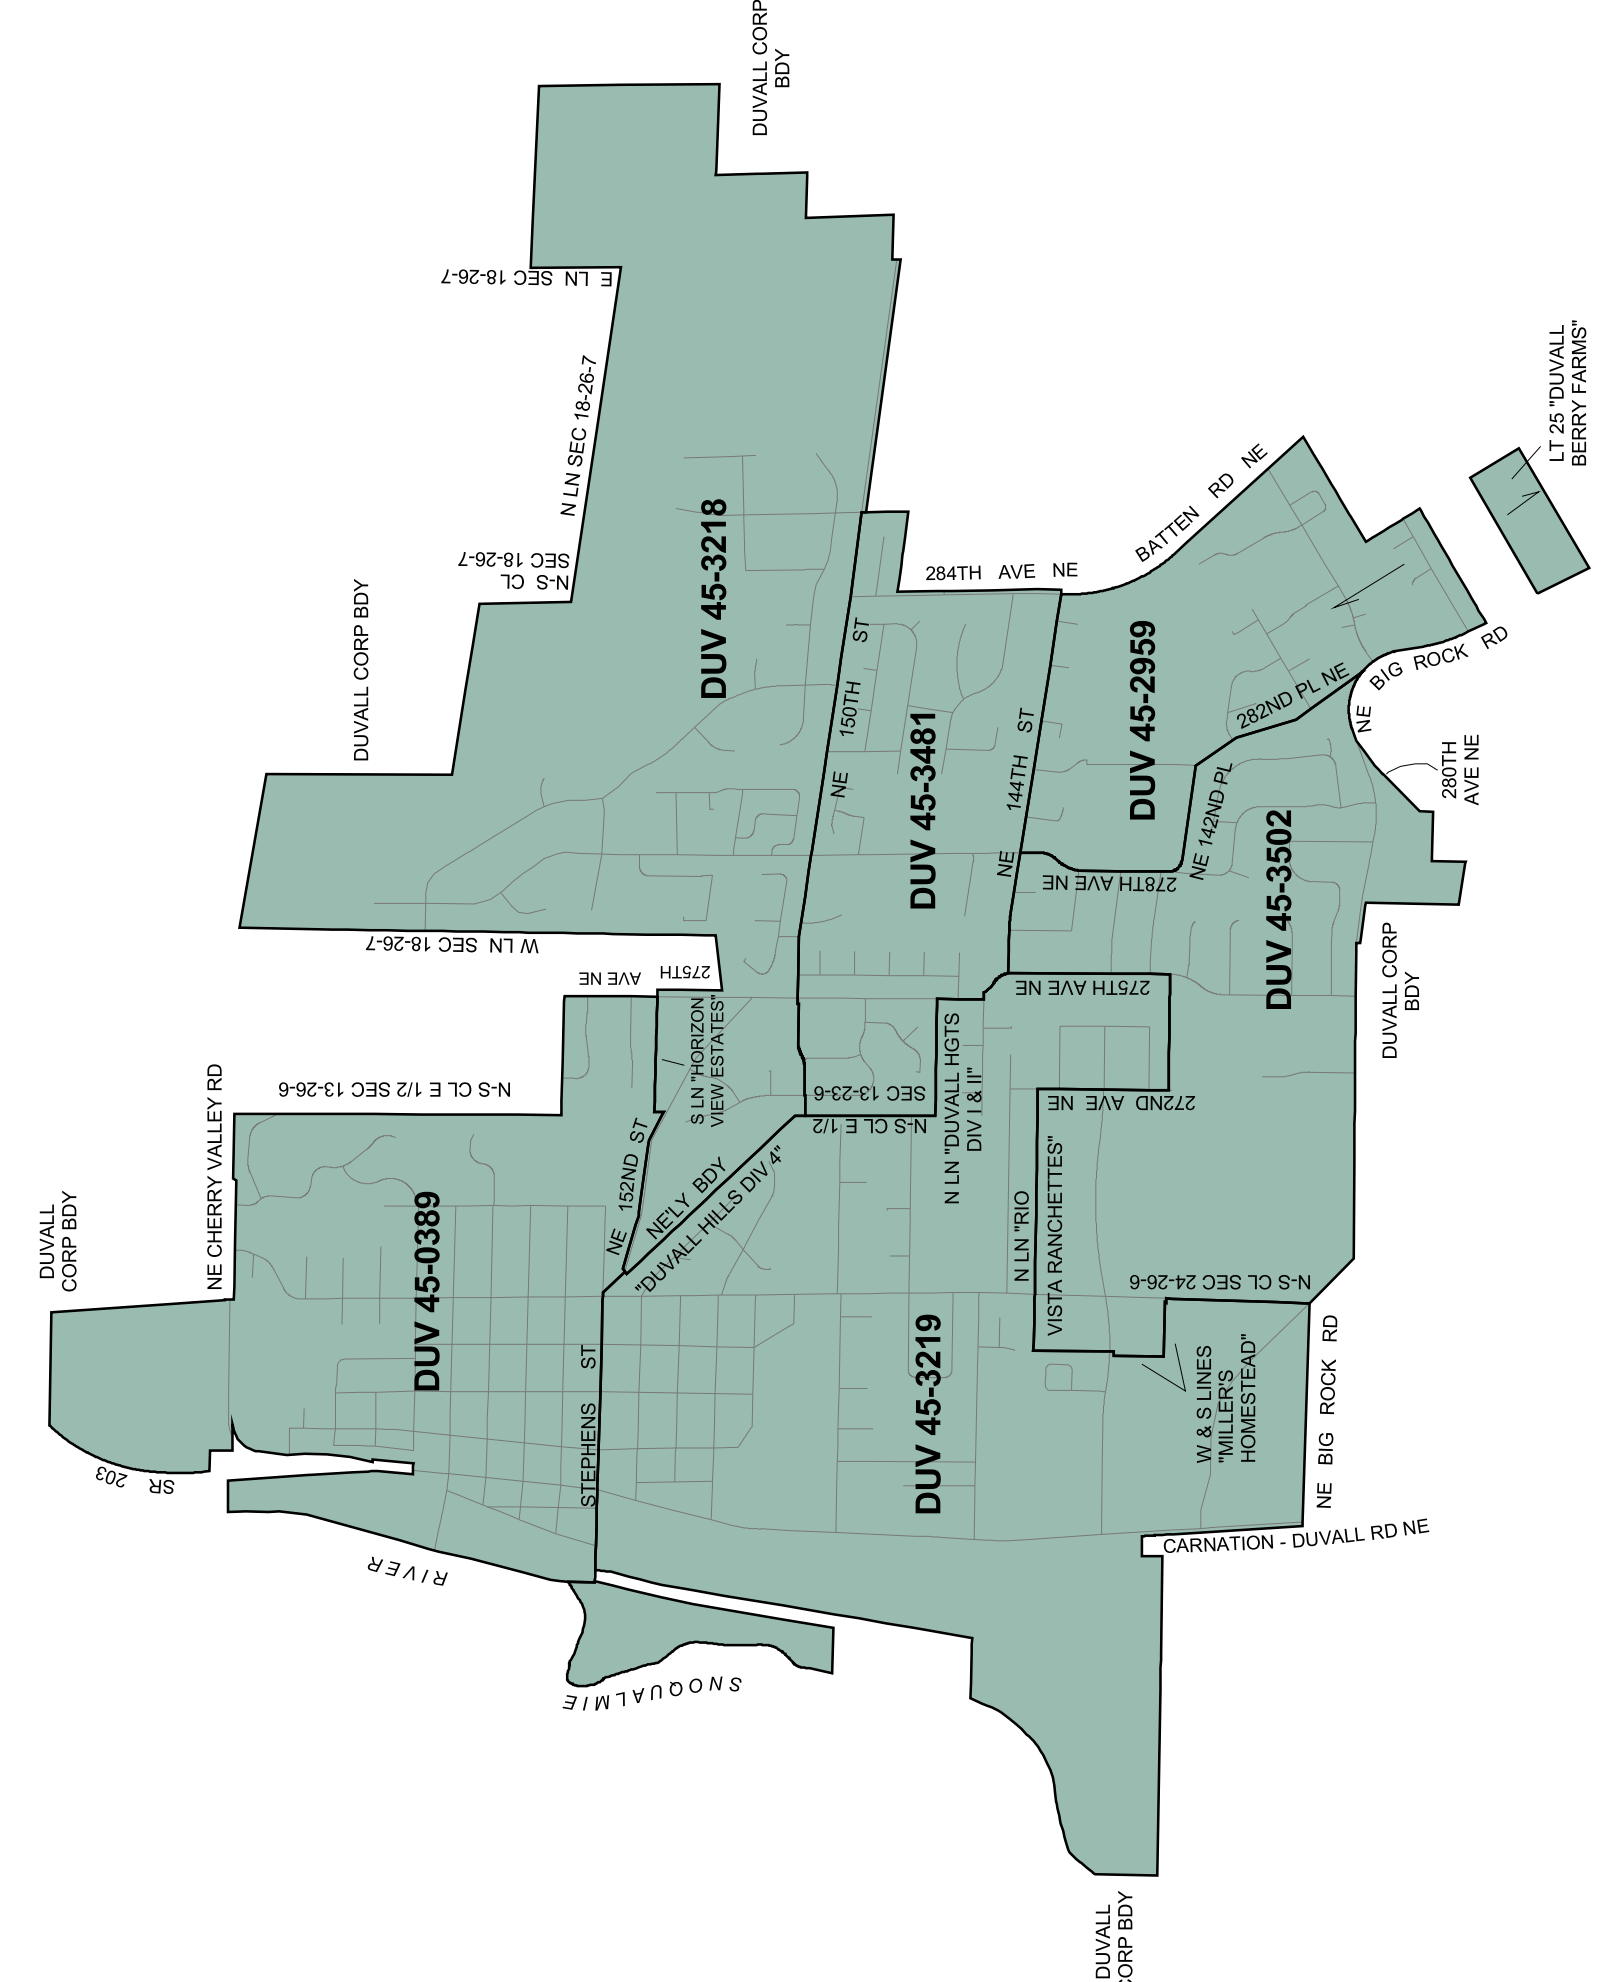

DUVALL DETAIL