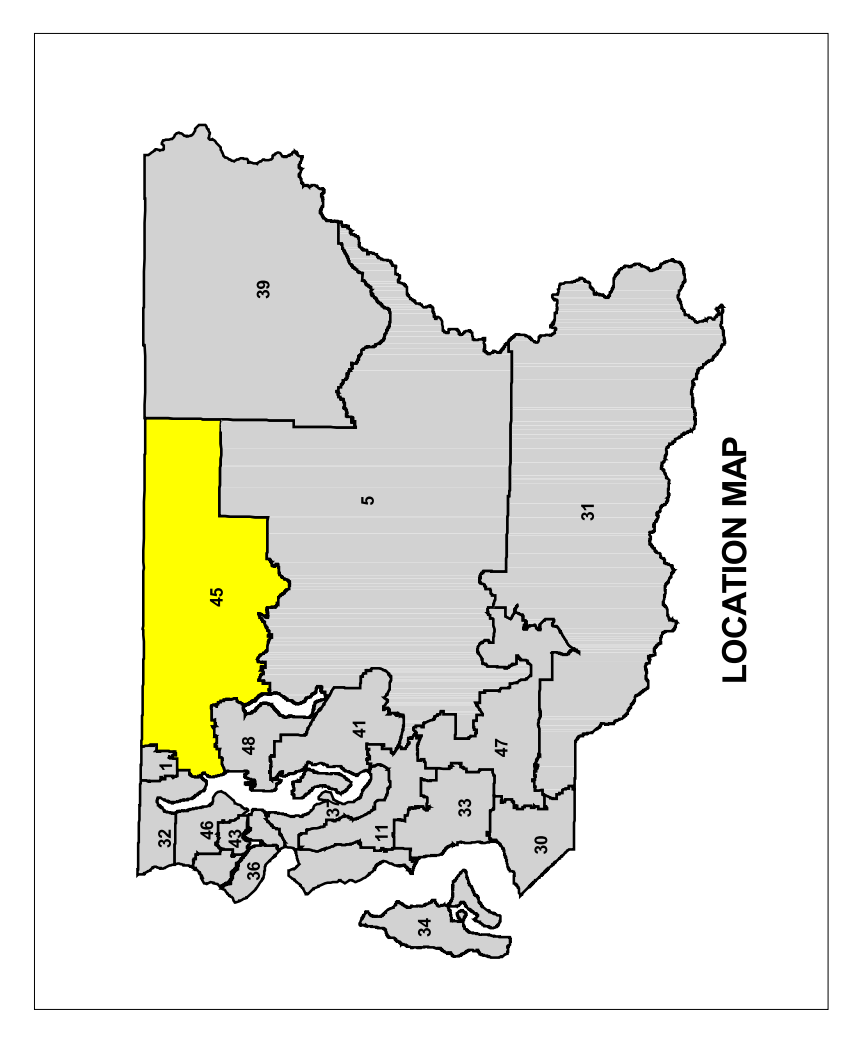

SAMMAMISH DETAIL