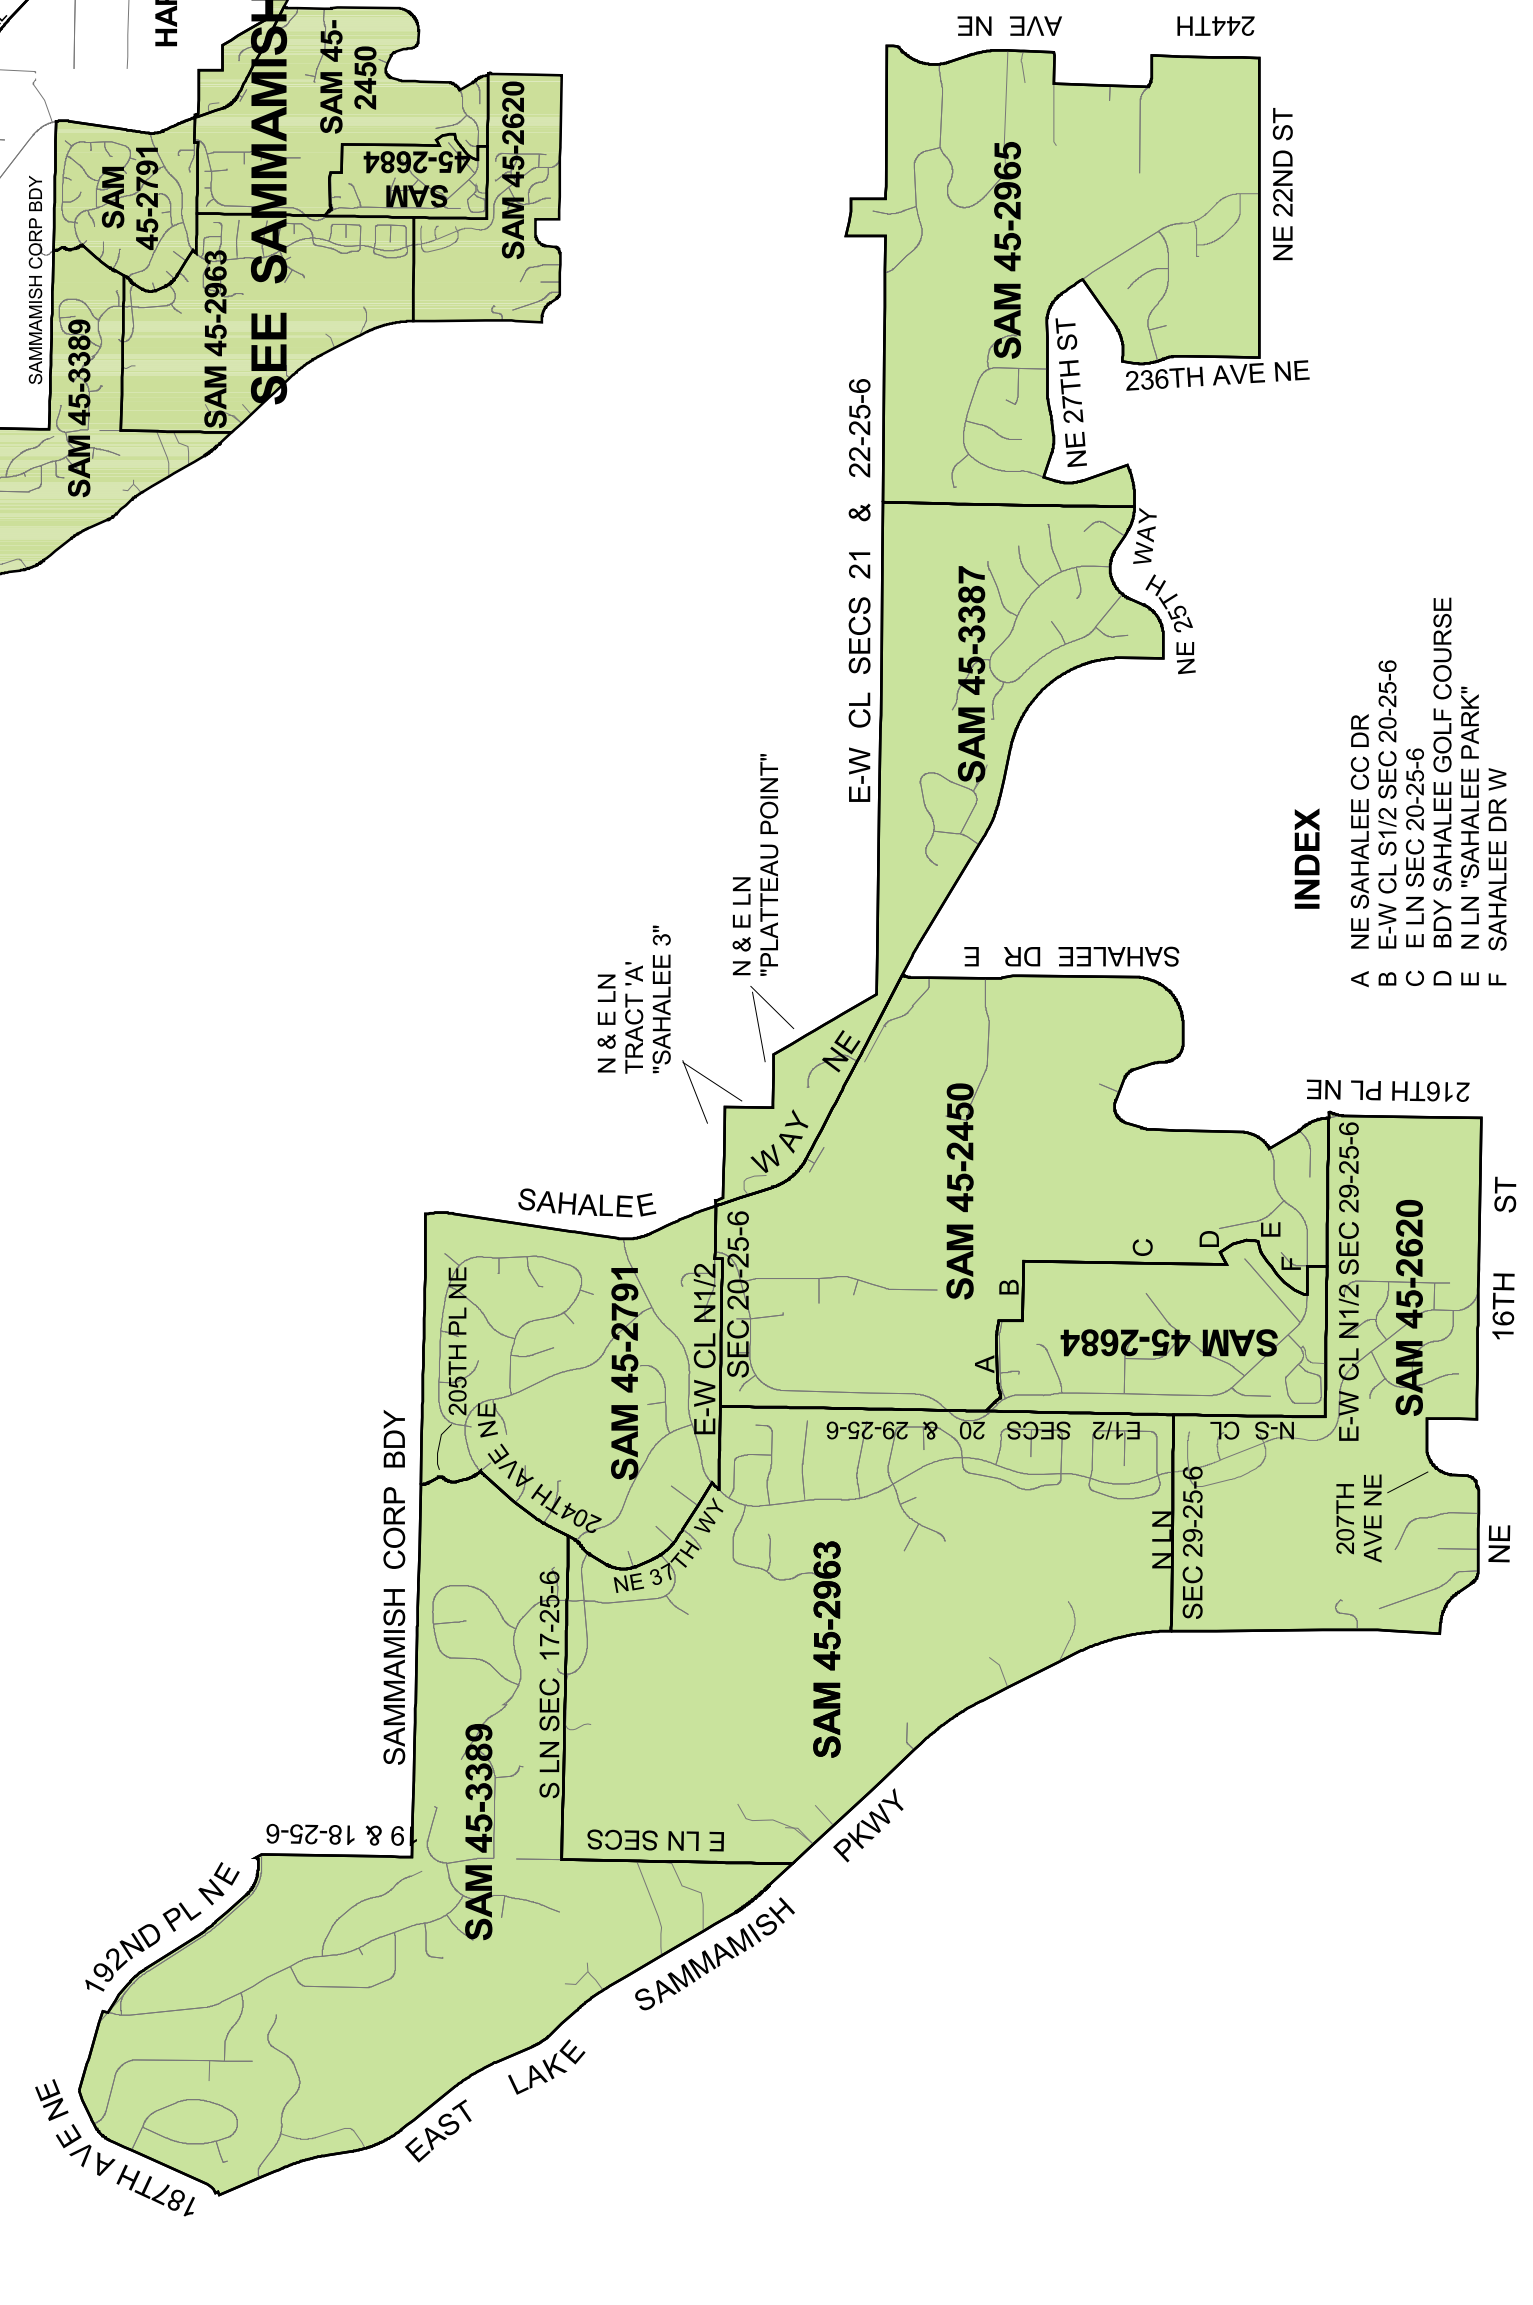

Legislative District 45

PAGE 2

SAMMAMISH DETAIL