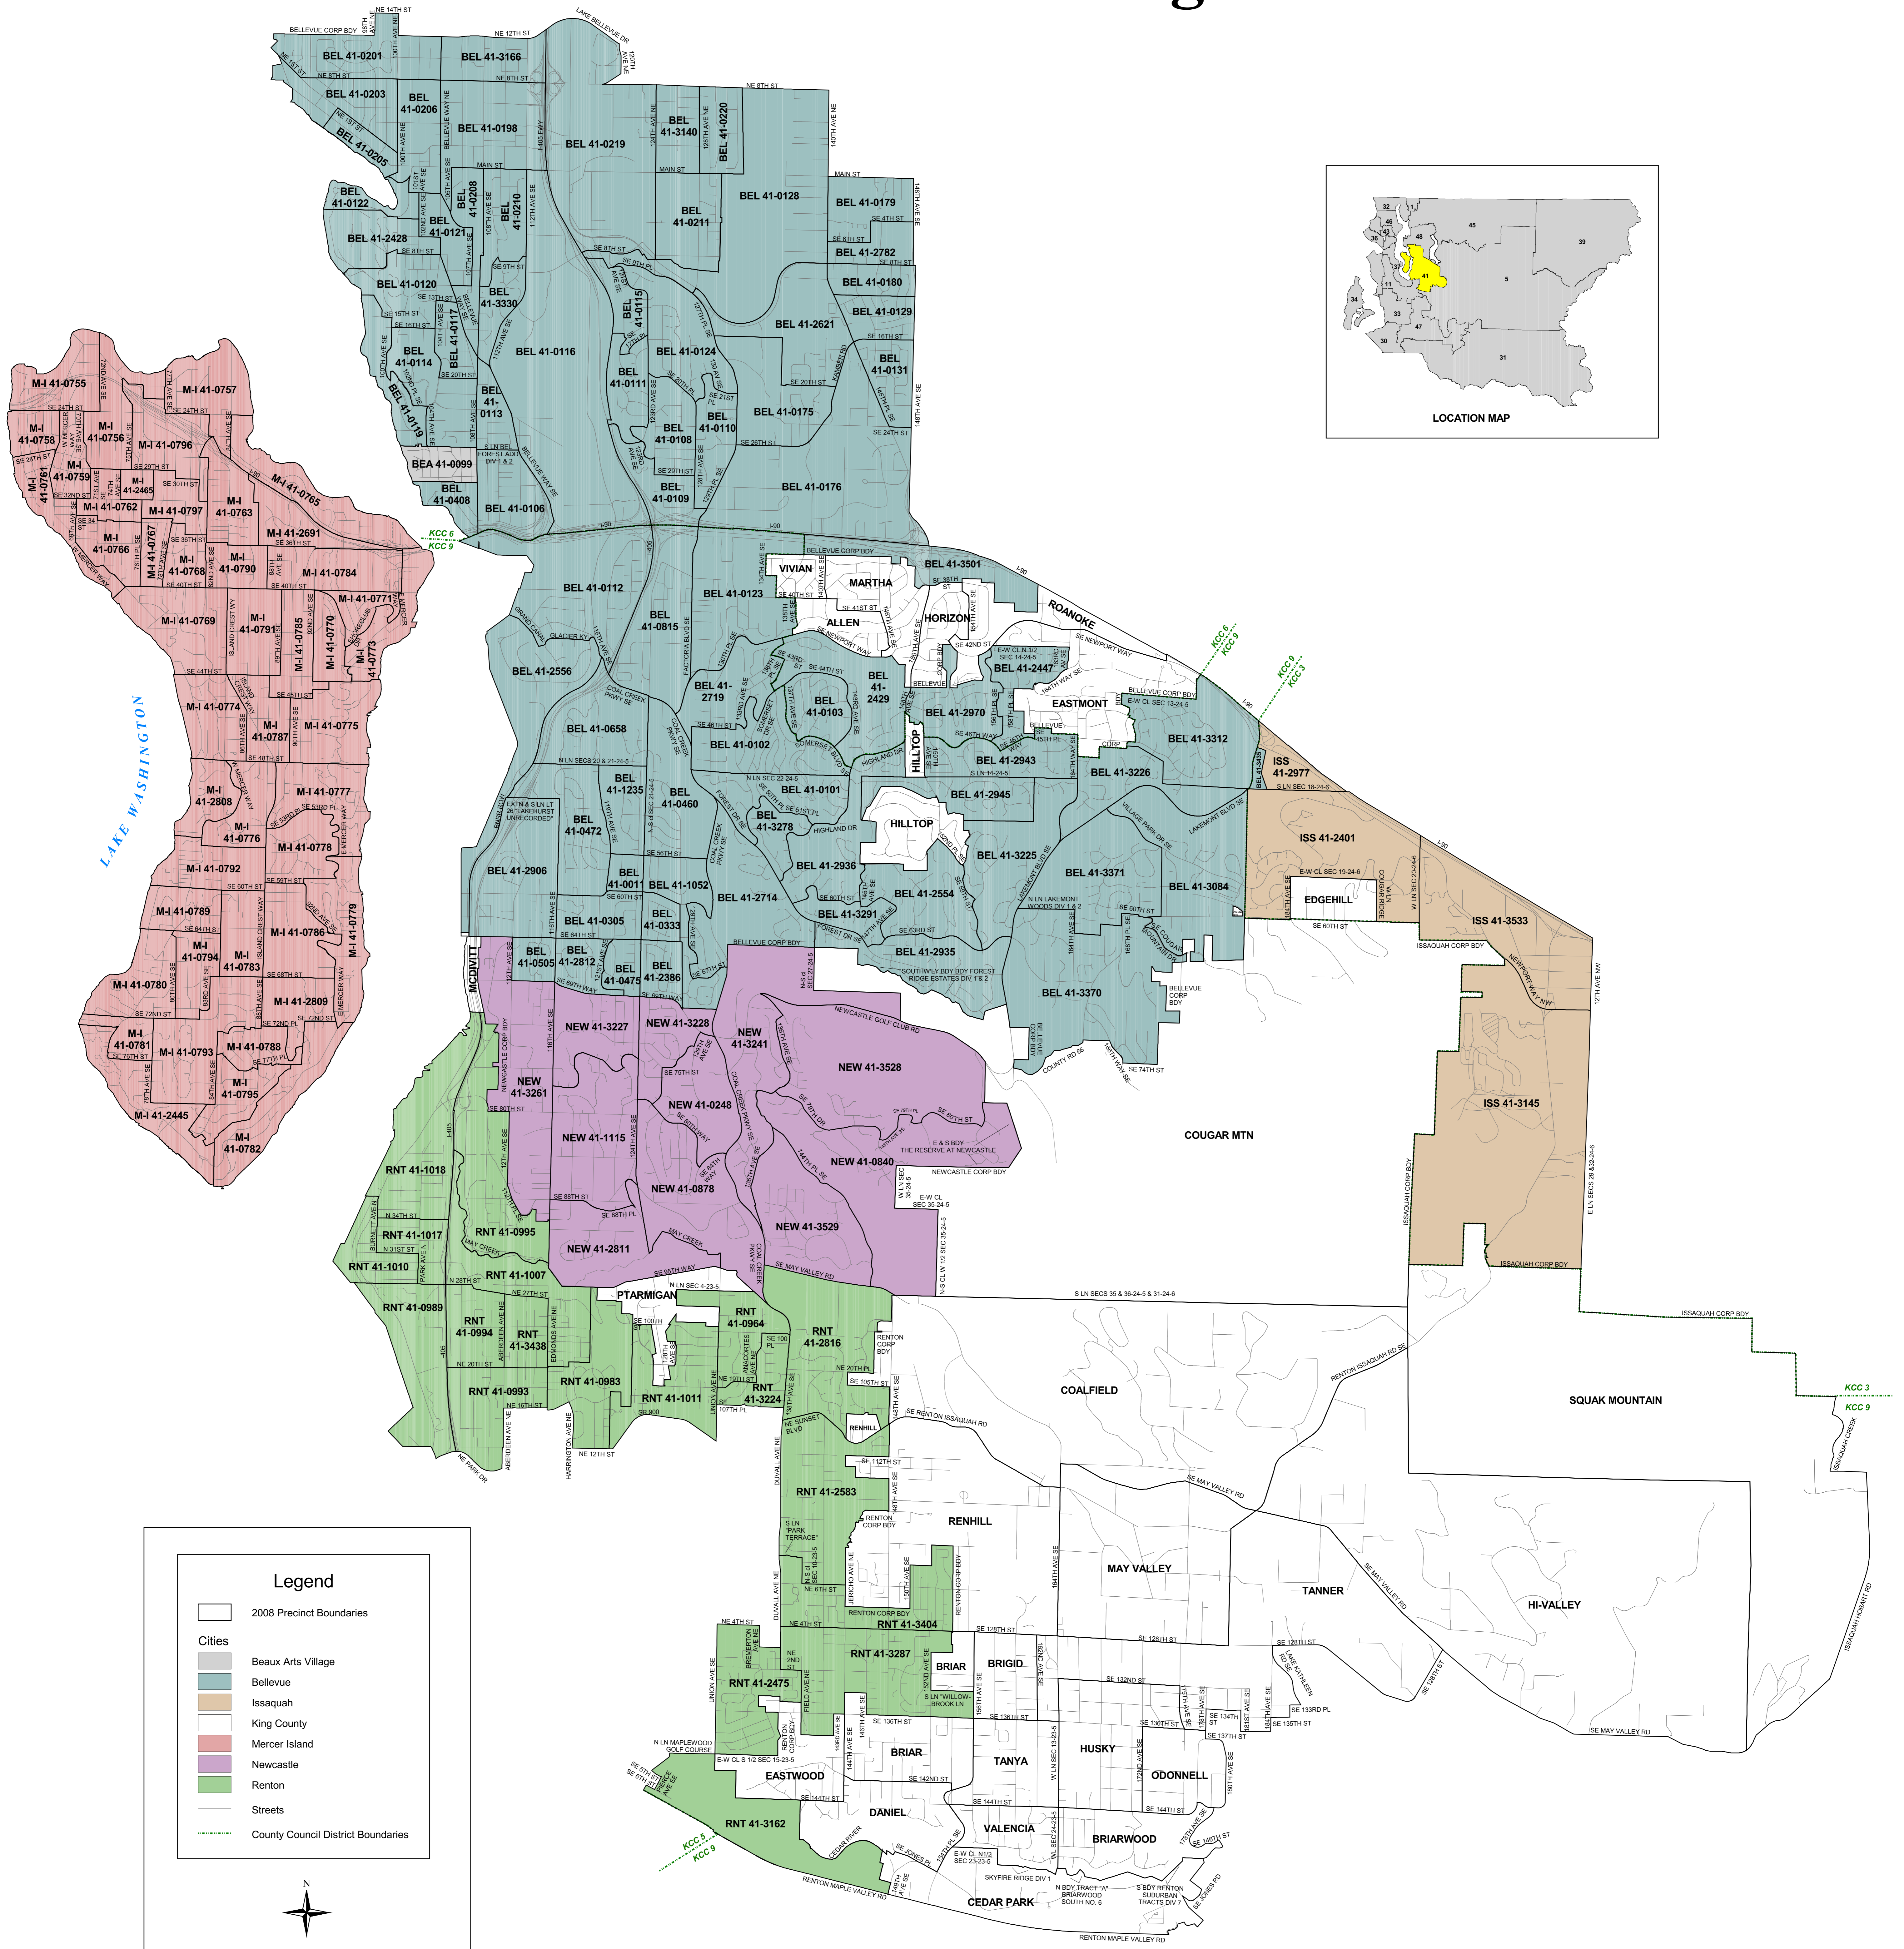

Legislative District 41

Legend

- 2008 Precinct Boundaries
- Cities
  - Beaux Arts Village
  - Bellevue
  - Issaquah
  - King County
  - Mercer Island
  - Newcastle
  - Renton
- Streets
- County Council District Boundaries

Produced by:
GIS Section
Elections Division
Department of Executive Services

June 2008