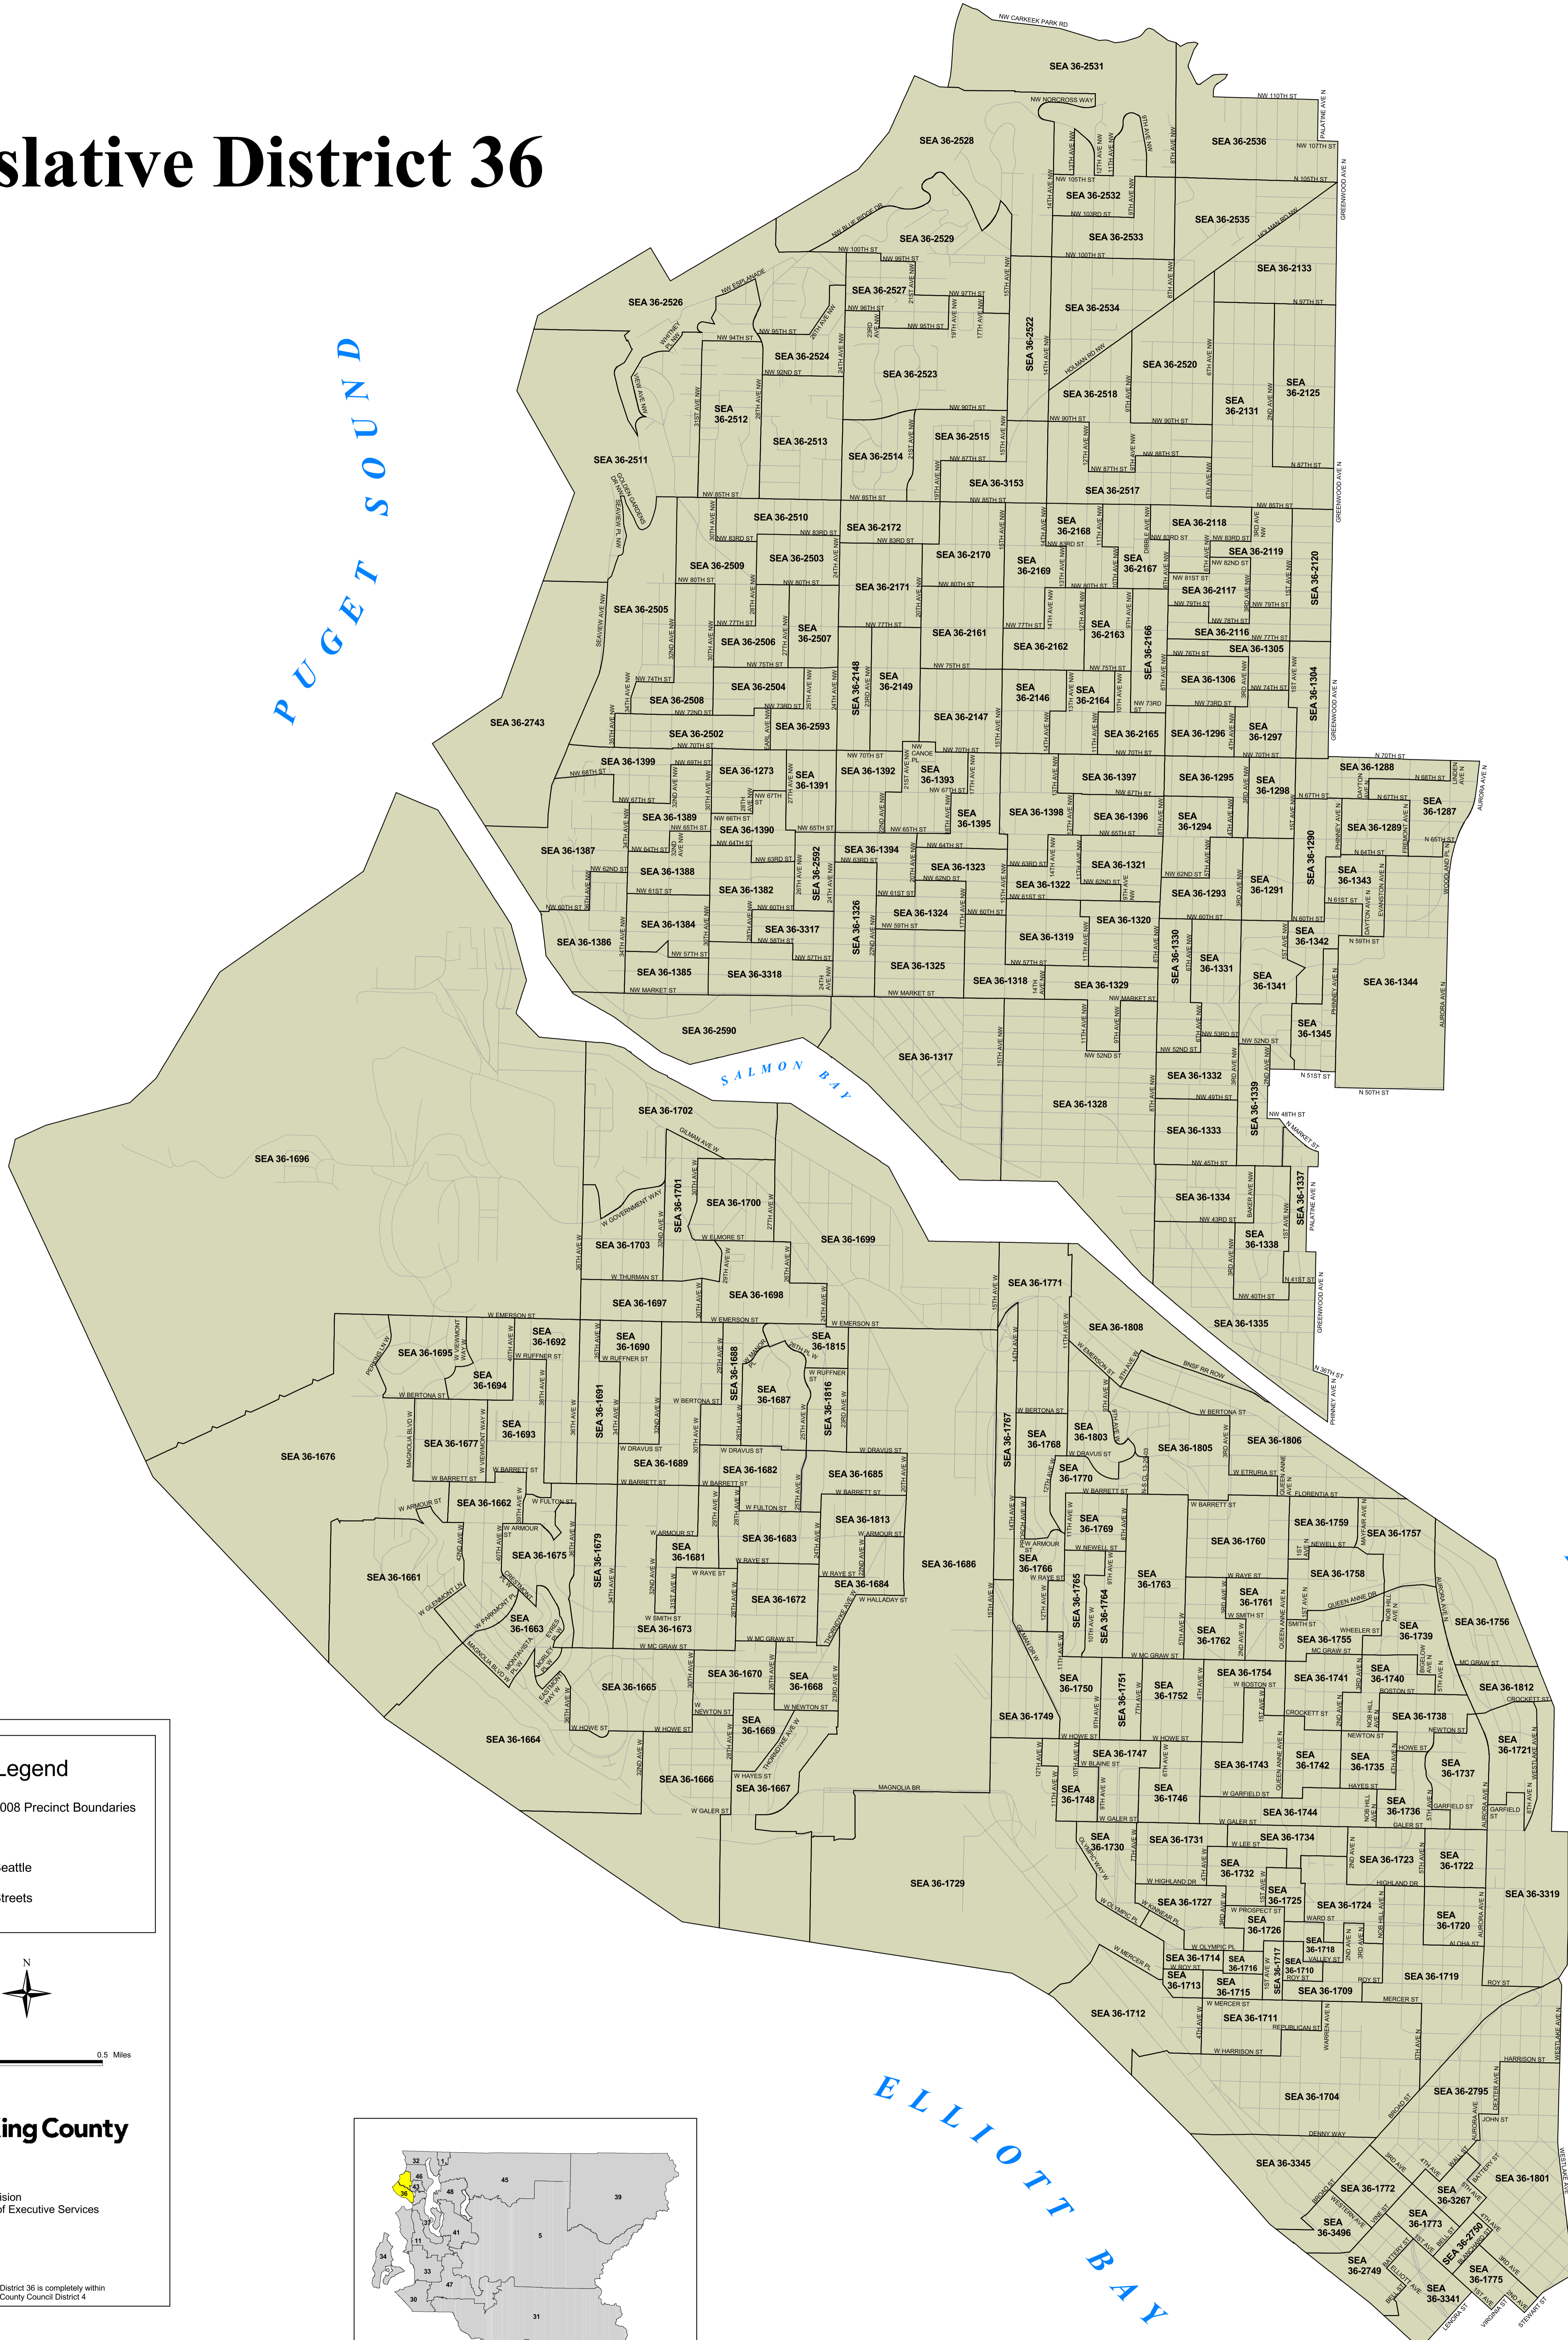

Legislative District 36

Legend

- 2008 Precinct Boundaries
- Cities
  - Seattle
  - Streets

0 0.5 Miles

Produced by:
GIS Section
Elections Division
Department of Executive Services

June 2008