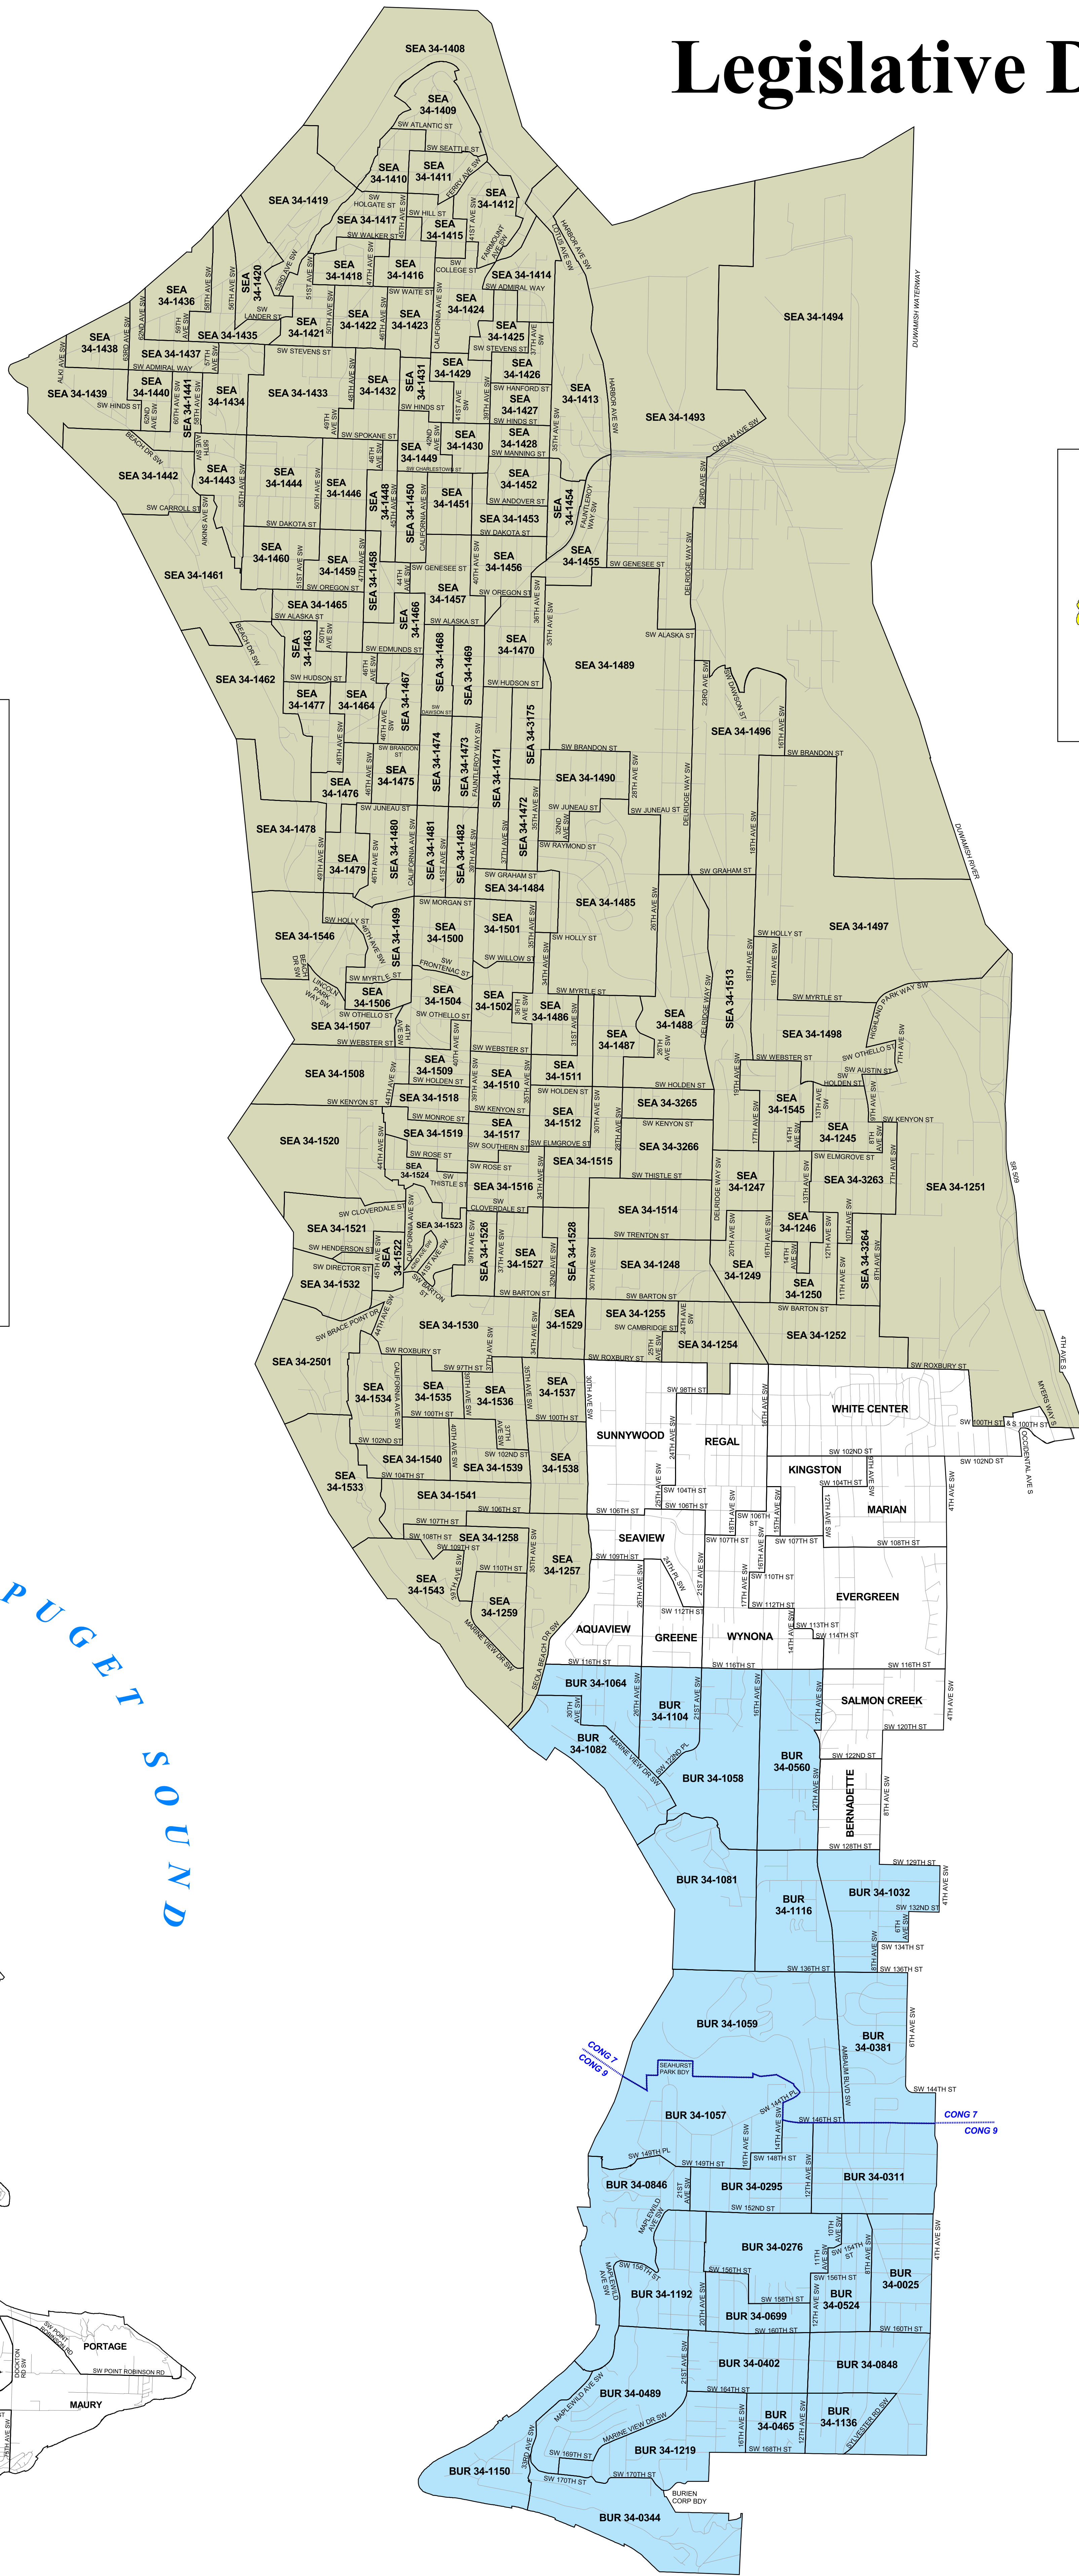

Legislative District 34