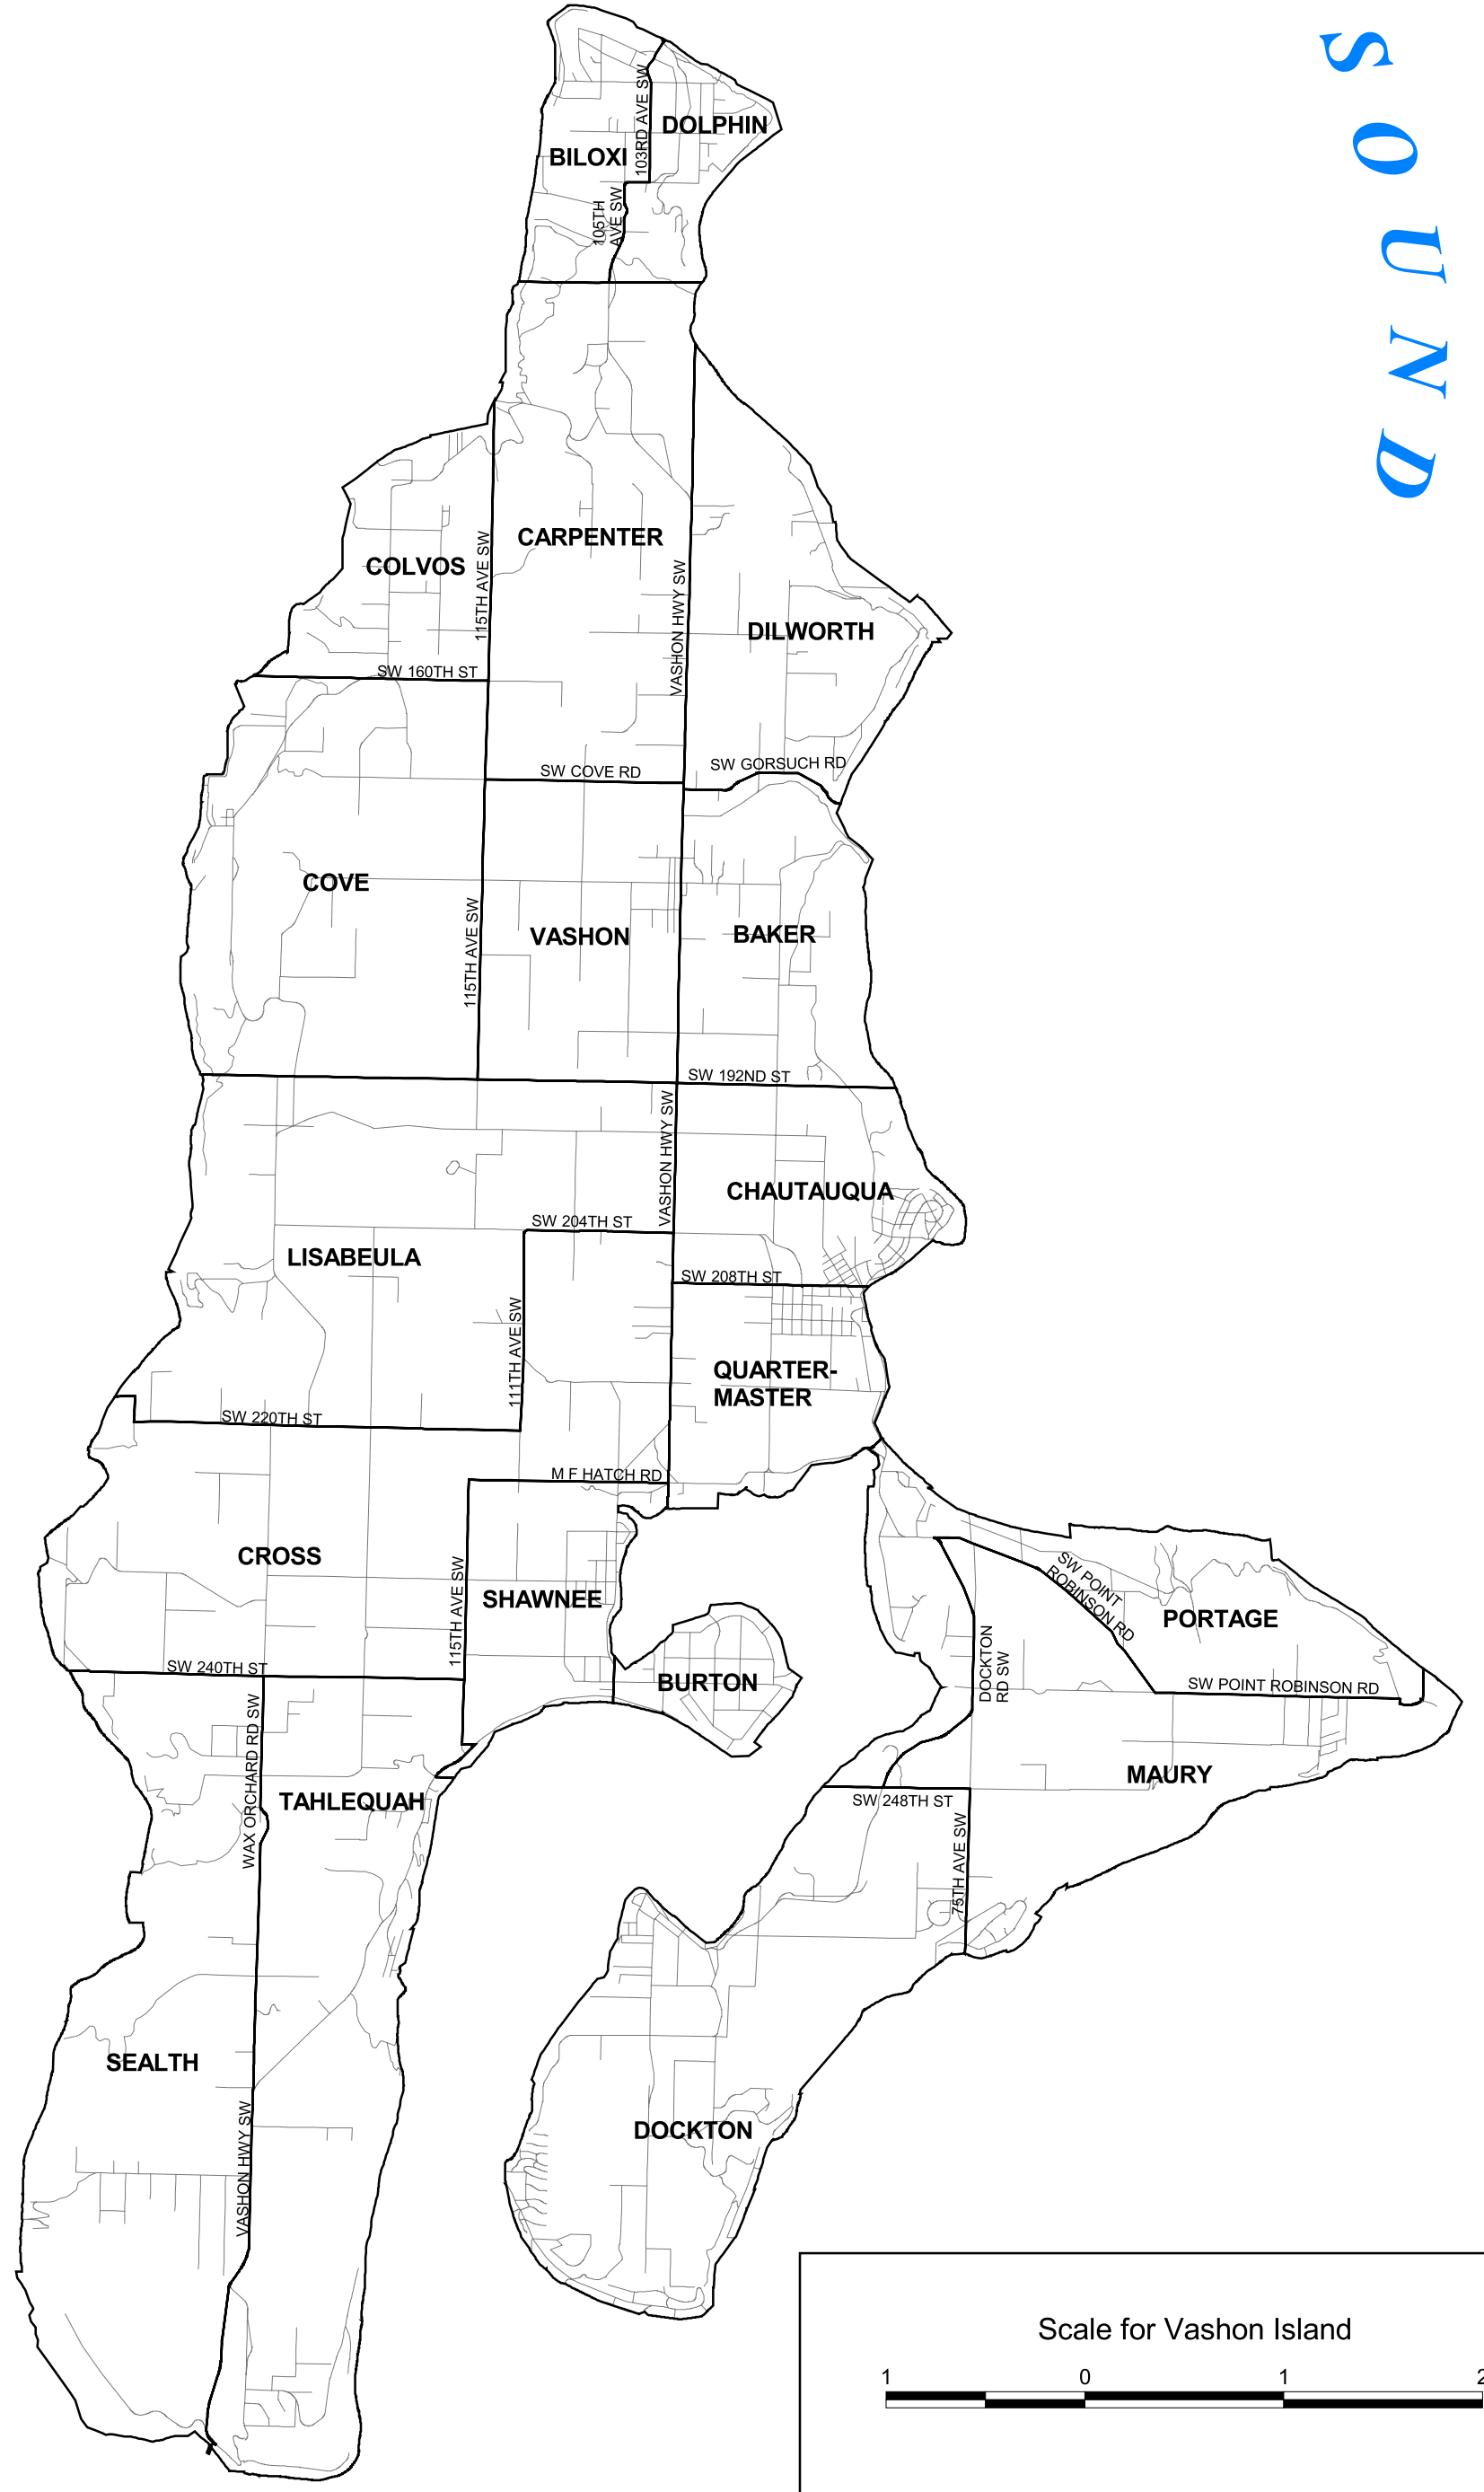

Legend

- 2008 Precinct Boundaries
- Cities
  - Burien
  - Unincorporated King County
  - Seattle
- Streets
- Congressional District Boundary

N

0 0.5 1 Miles

Produced by:
GIS Section
Elections Division
Department of Executive Services

June 2008