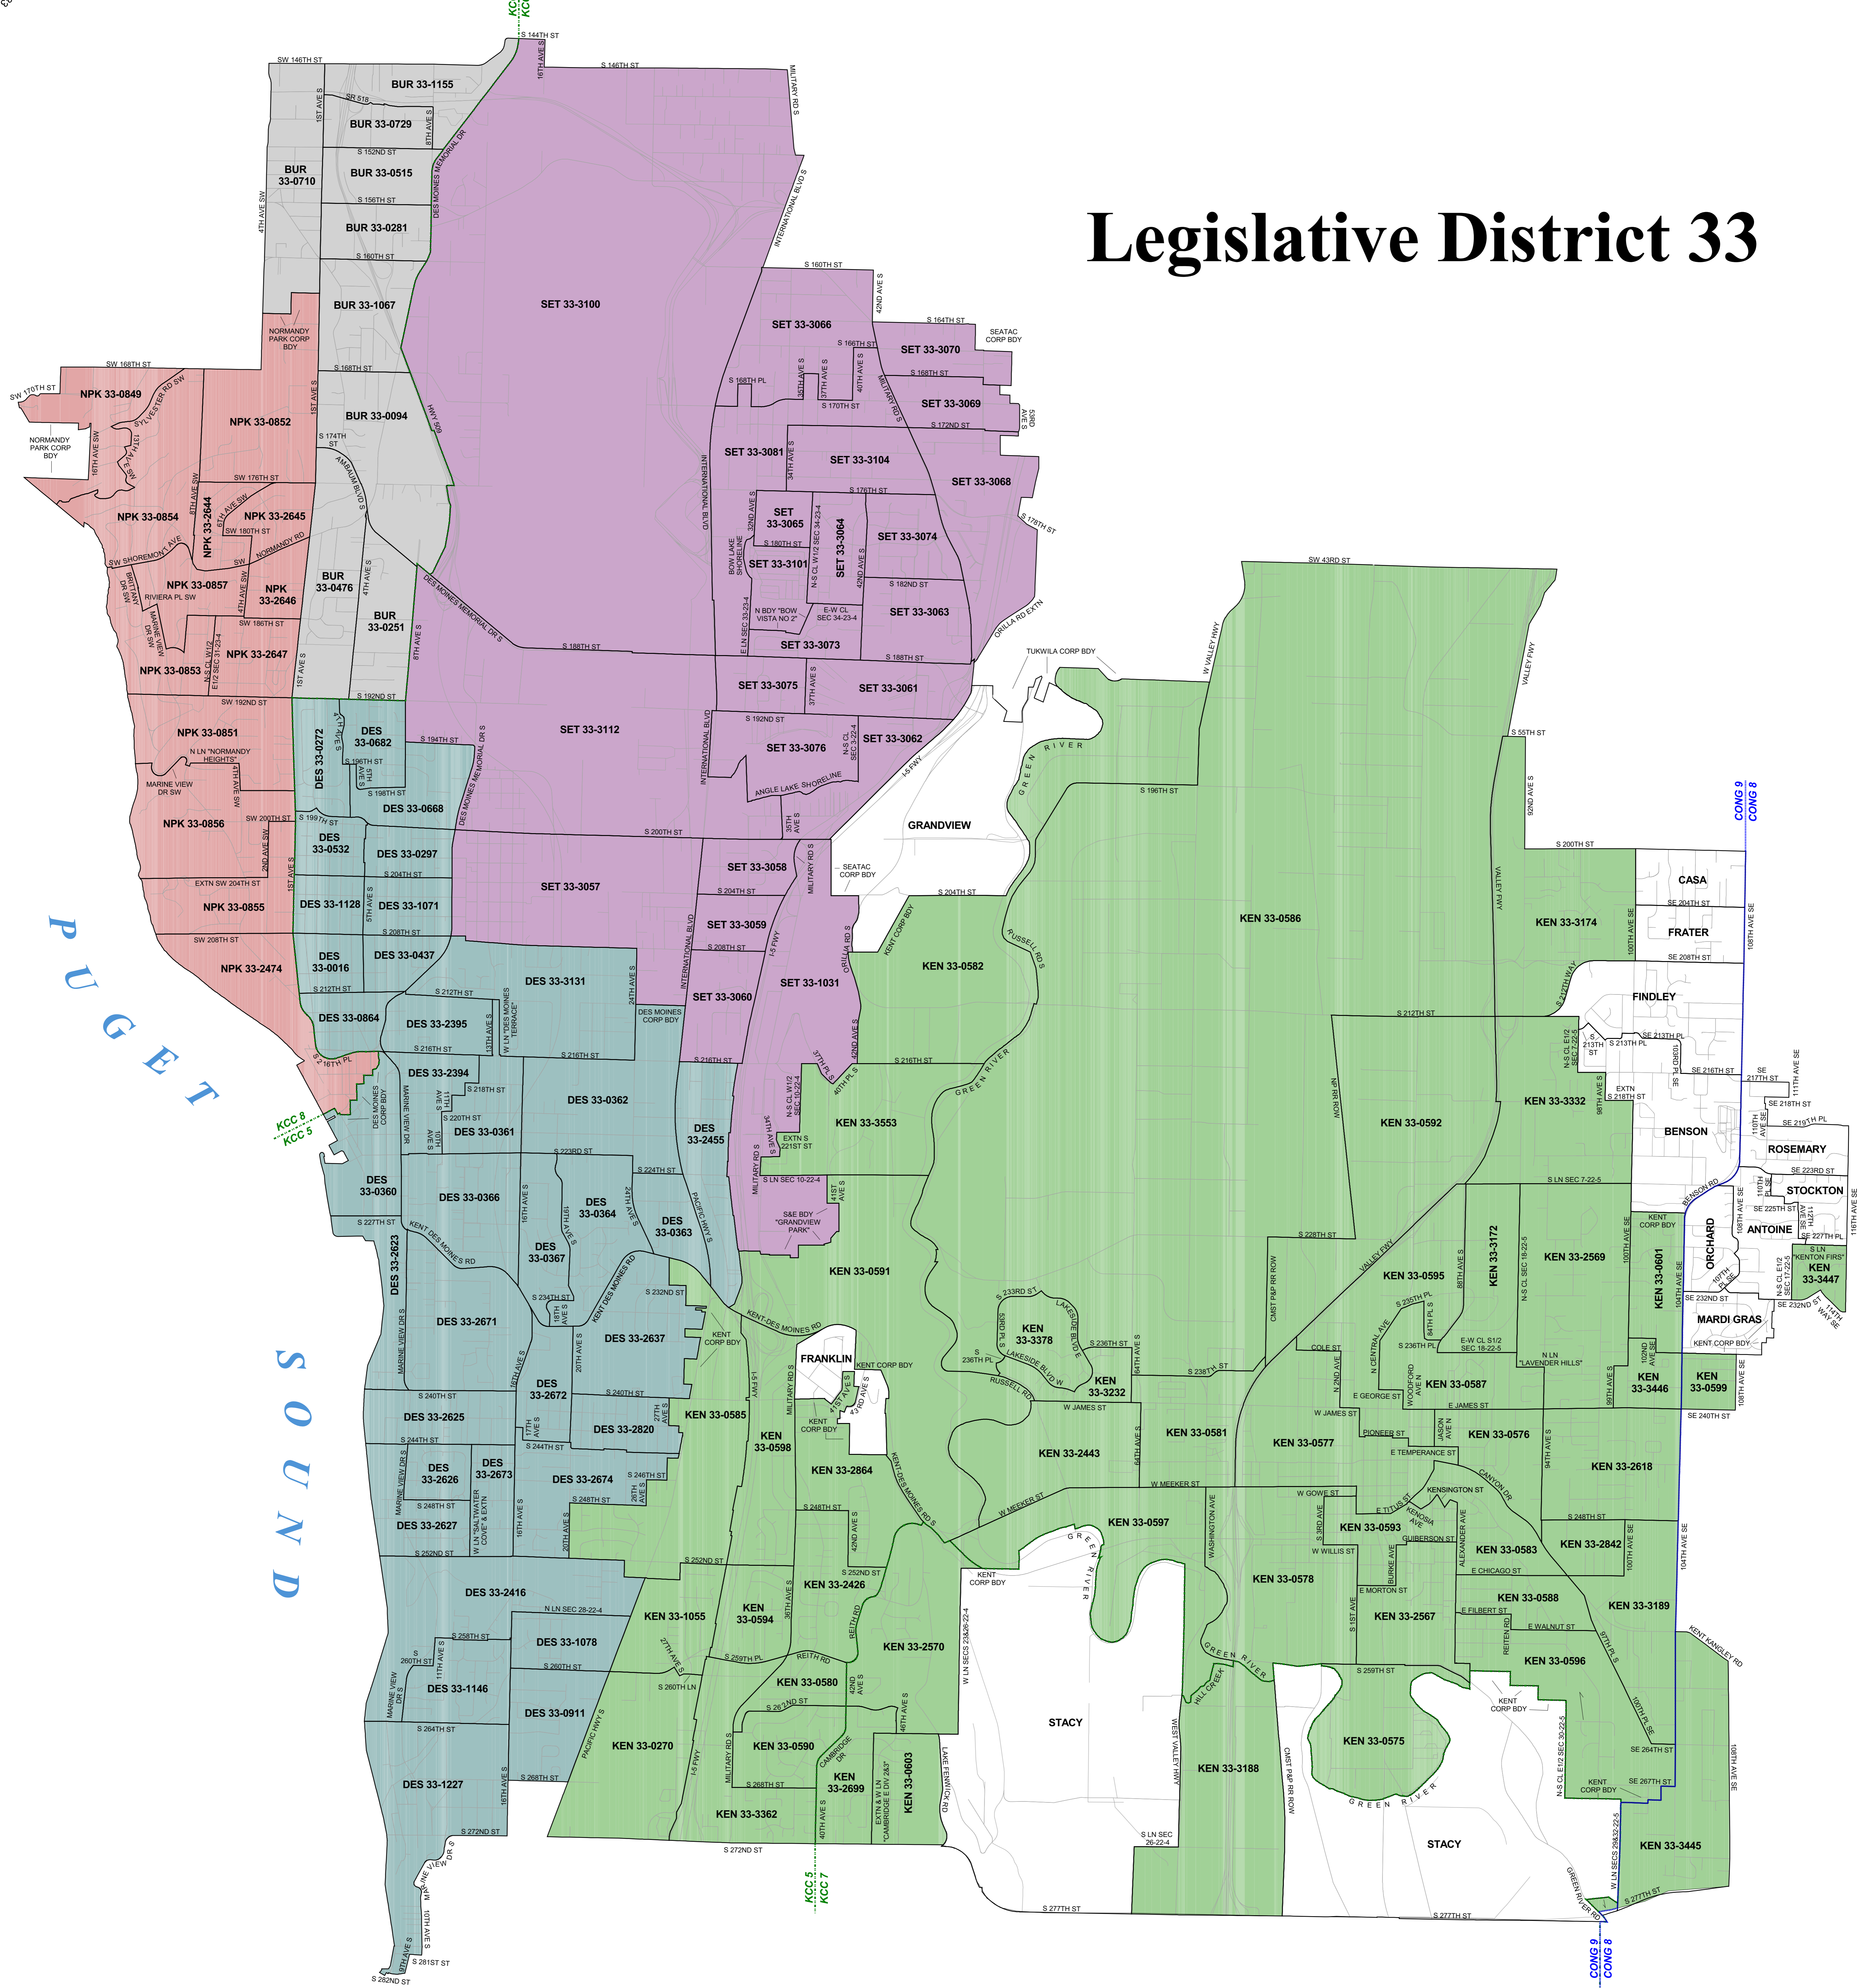

Legislative District 33

Legend

- 2008 Precinct Boundaries
- **Cities**
- Burien
- Des Moines
- Unincorporated King County
- Kent
- Normandy Park
- SeaTac
- Streets
- Congressional District Boundary
- County Council District Boundary

N

0.2 0 0.2 0.4 0.6 0.8 Miles

King County

Produced by
GIS Section
Elections Division
Department of Executive Services

June 2008