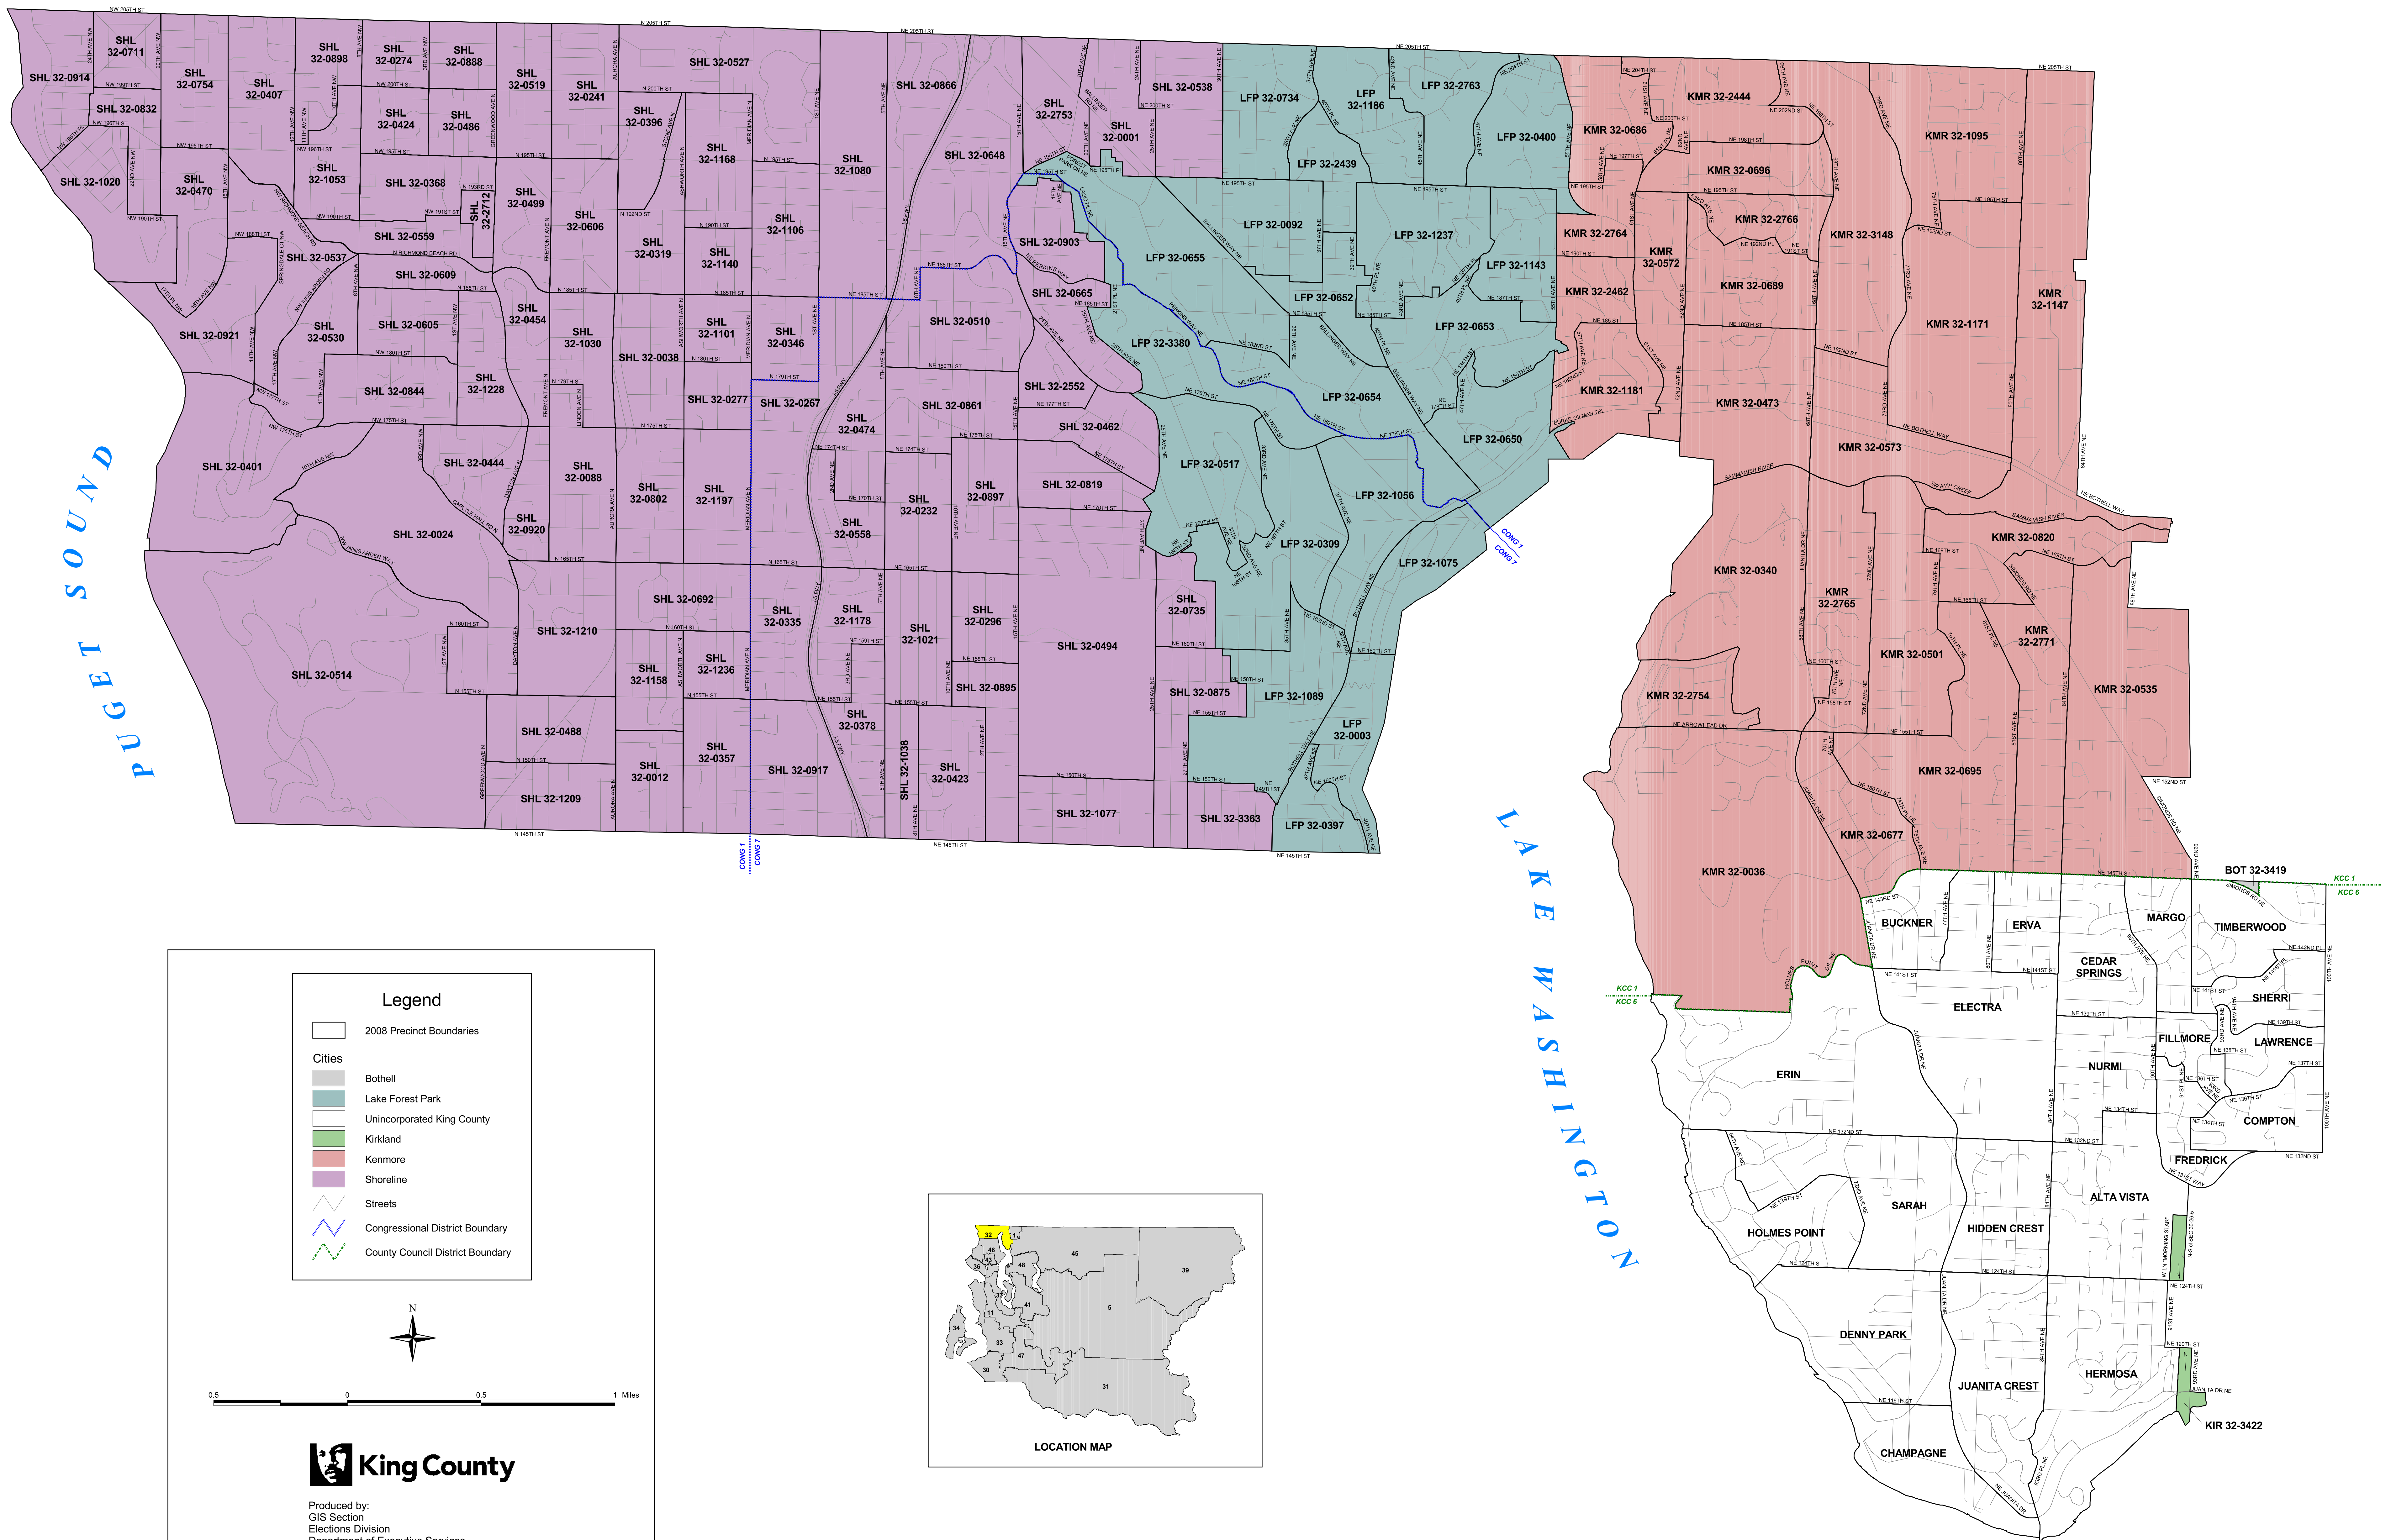

Legislative District 32

Legend

- 2008 Precinct Boundaries
- **Cities**
- Bothell
- Lake Forest Park
- Unincorporated King County
- Kirkland
- Kenmore
- Shoreline
- Streets
- Congressional District Boundary
- County Council District Boundary

King County

Produced by:
GIS Section
Elections Division
Department of Executive Services

June 2008