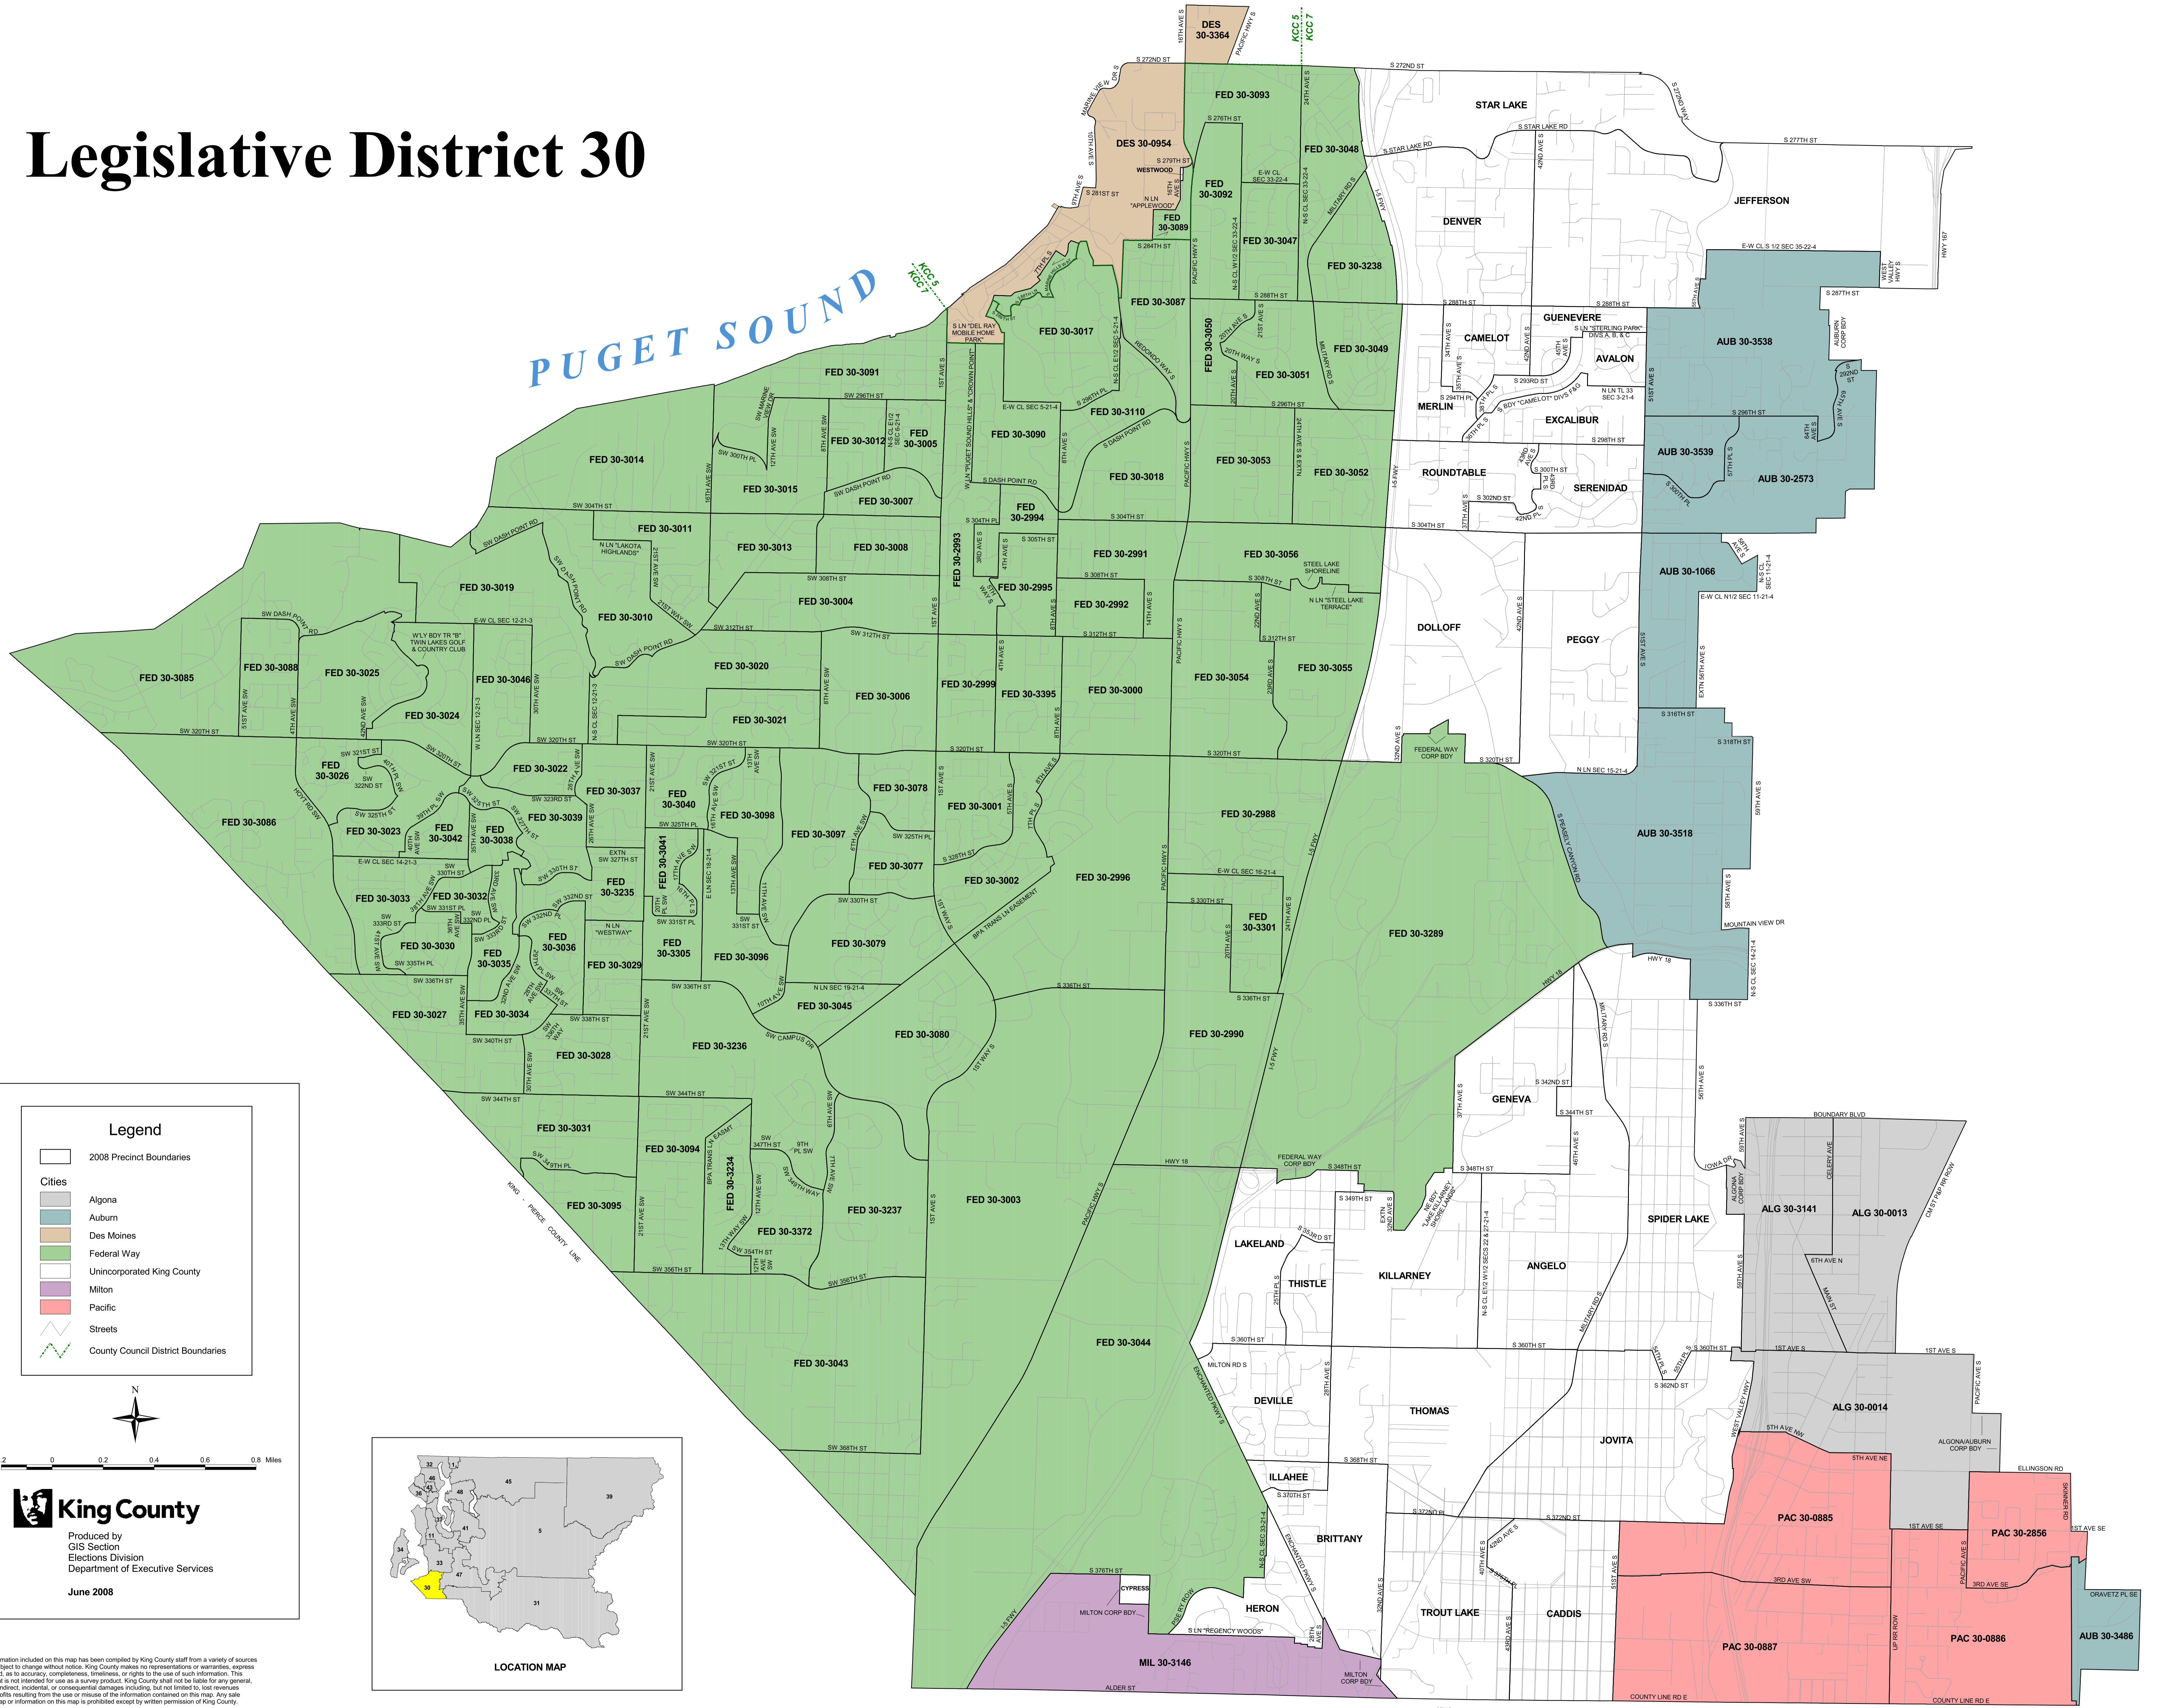

Legislative District 30

PUGET SOUND

Legend

- 2008 Precinct Boundaries
- **Cities**
  - Aigona
  - Auburn
  - Des Moines
  - Federal Way
  - Unincorporated King County
  - Milton
  - Pacific
- Streets
- County Council District Boundaries

Produced by
GIS Section
Elections Division
Department of Executive Services

June 2008