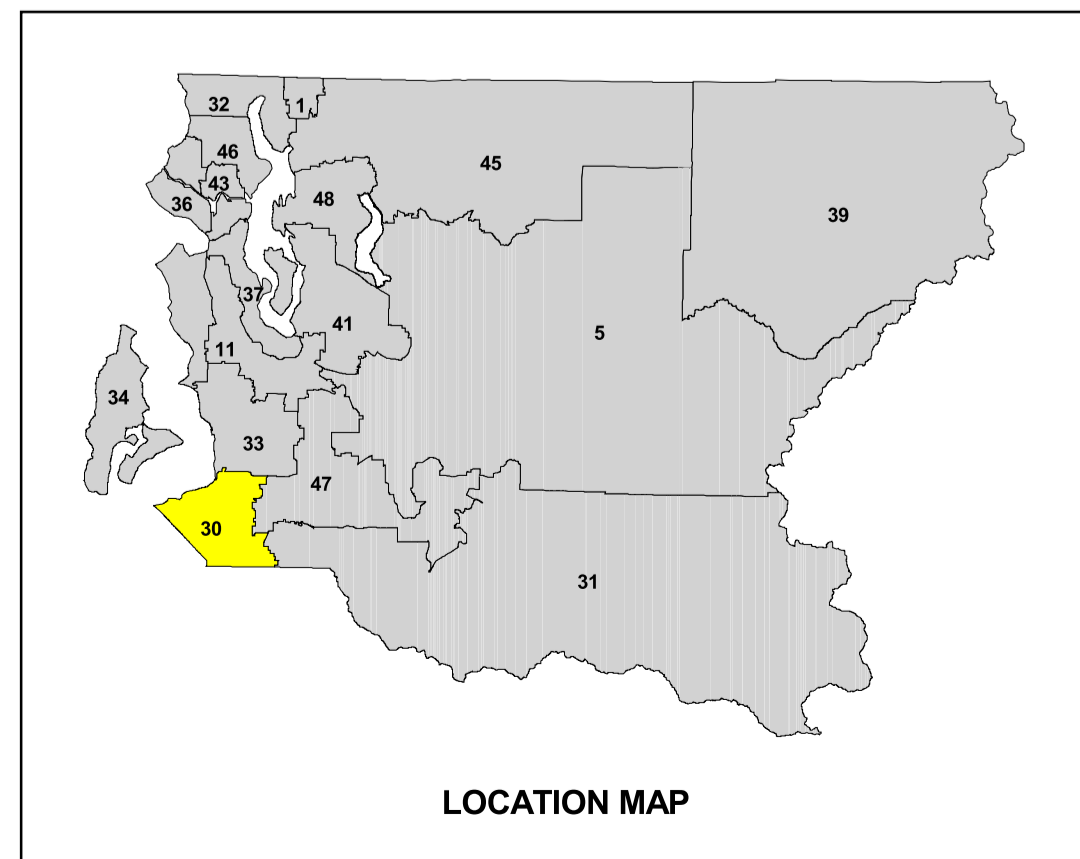

Legislative District 30

PUGET SOUND

Legend

- 2008 Precinct Boundaries
- **Cities**
  - Aigona
  - Auburn
  - Des Moines
  - Federal Way
  - Unincorporated King County
  - Milton
  - Pacific
- Streets
- County Council District Boundaries

Produced by
GIS Section
Elections Division
Department of Executive Services

June 2008