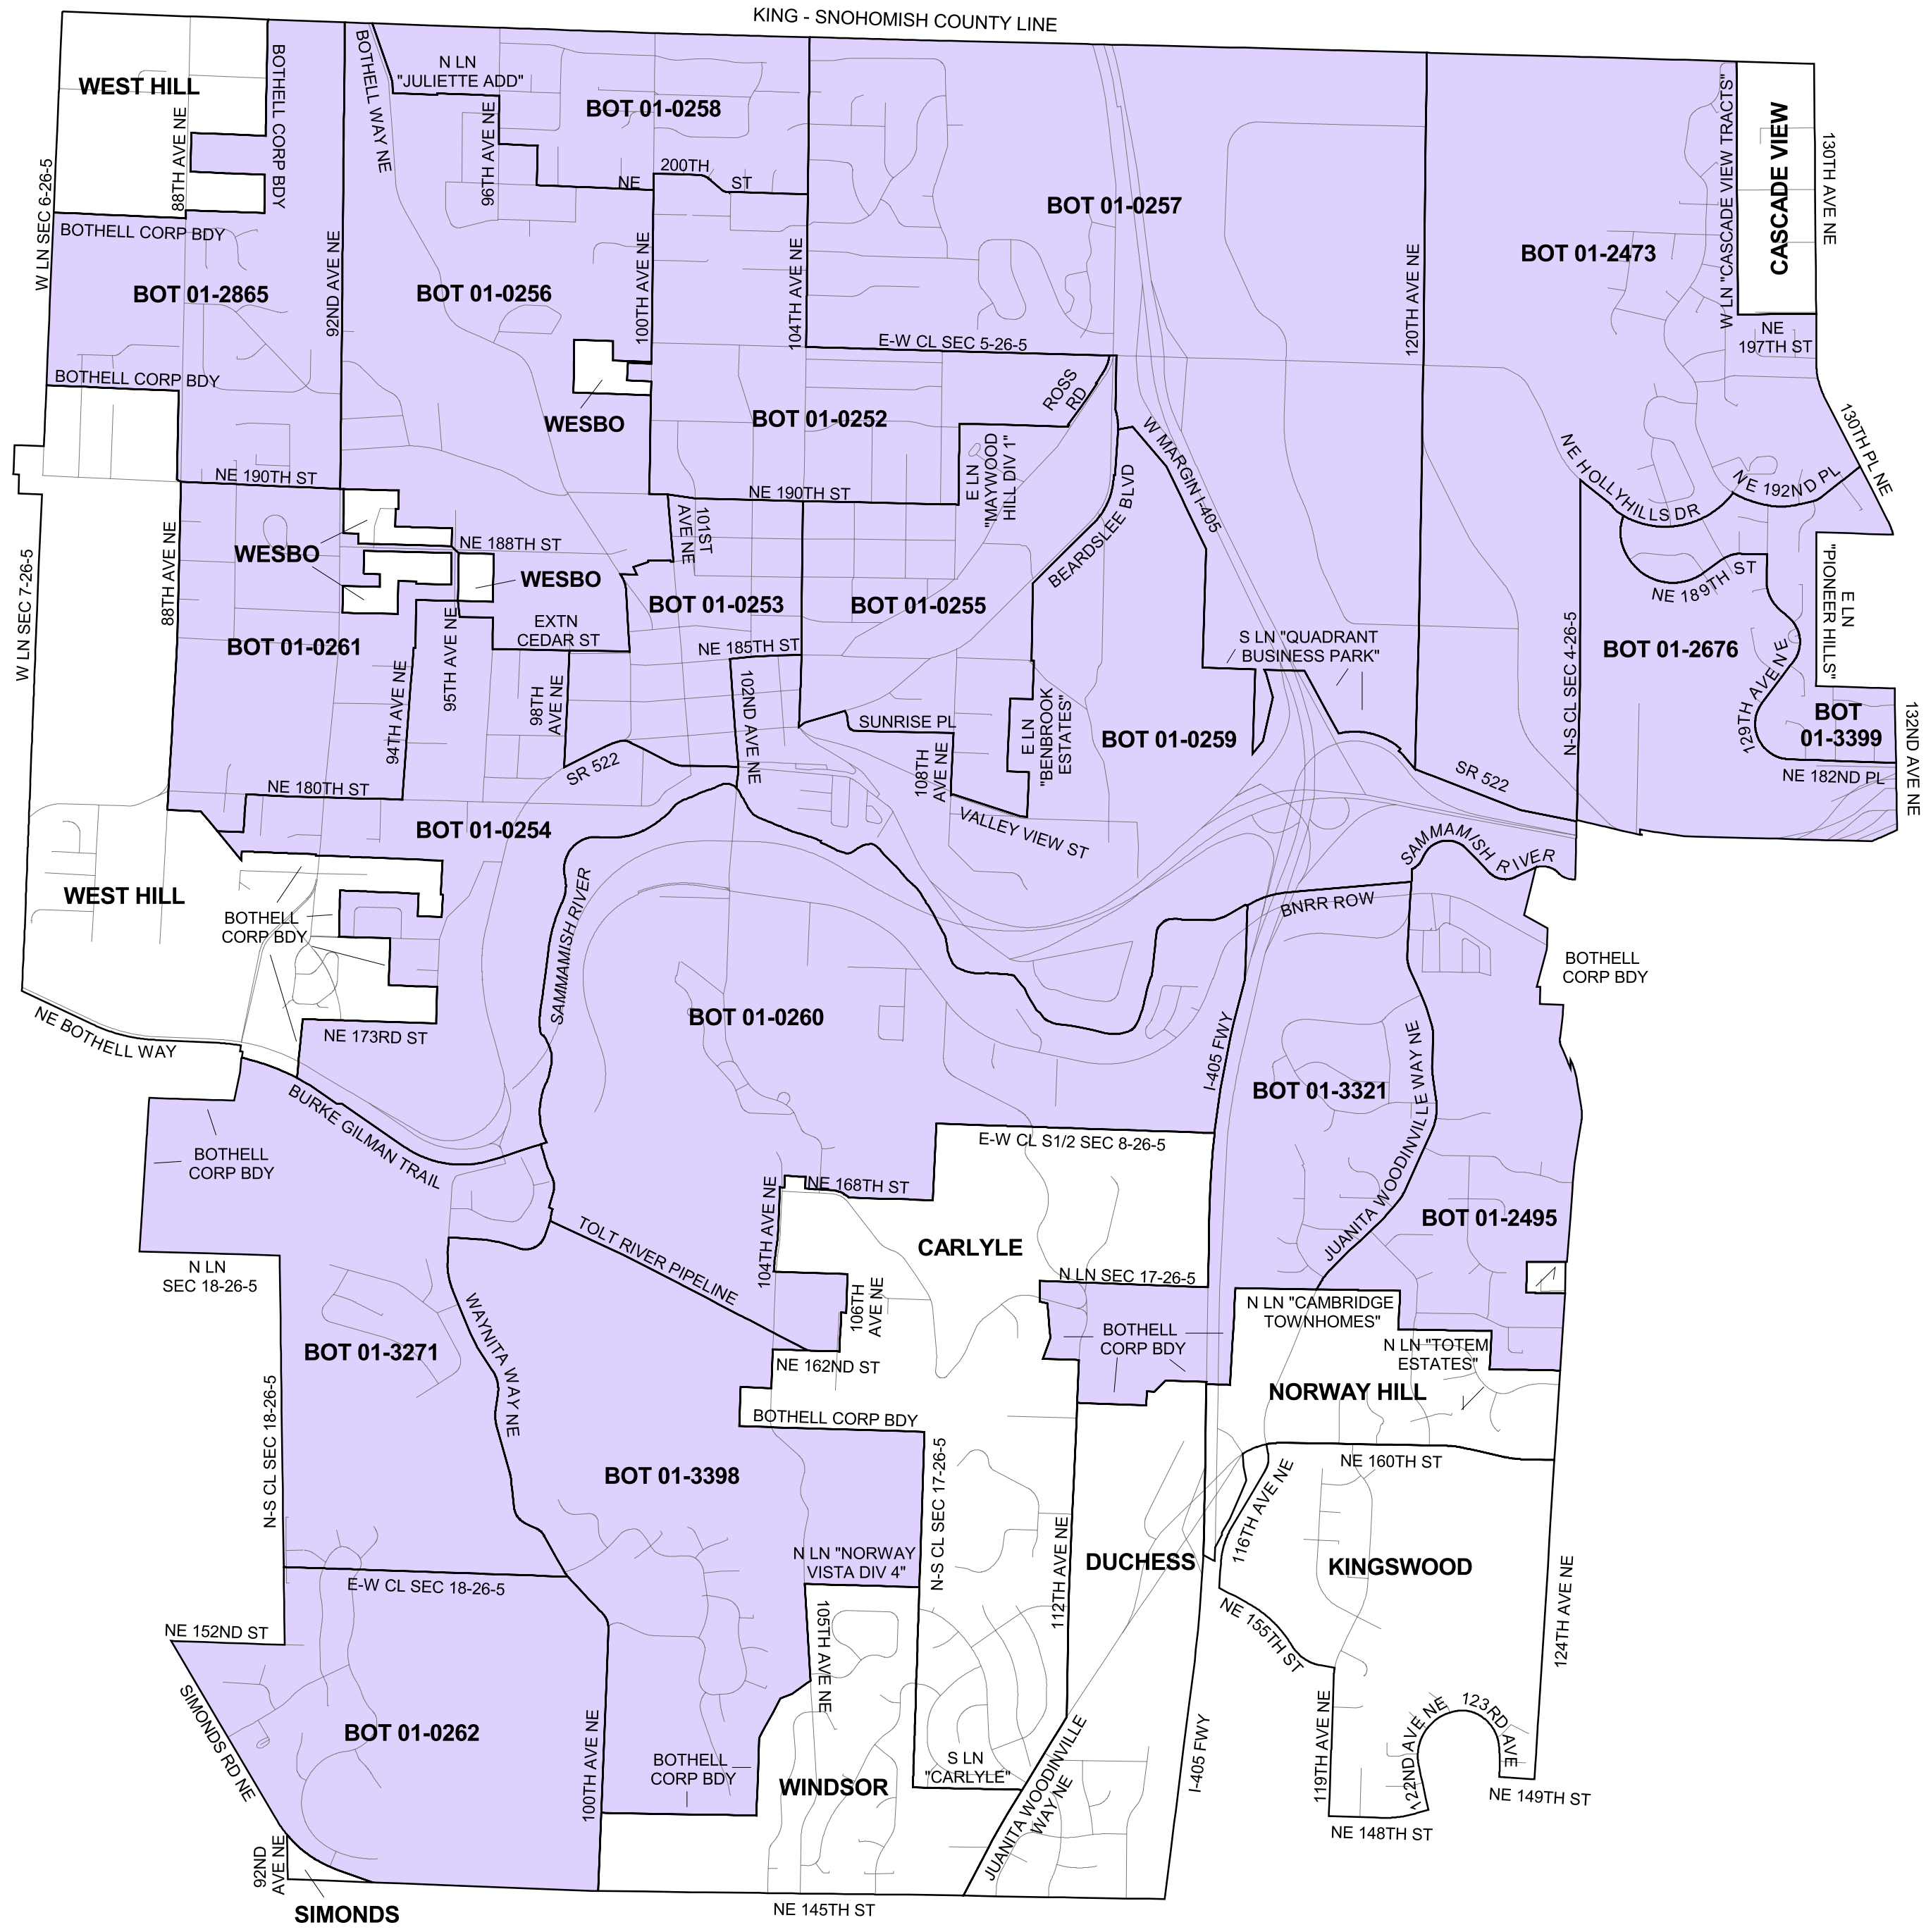

Legislative District 1

Legend

- 2008 Precinct Boundaries
- Cities
  - Bothell
  - Unincorporated King County
- Streets

0.3 0 0.3 Miles

King County

Produced by:
GIS Section
Elections Division
Department of Executive Services

June 2008