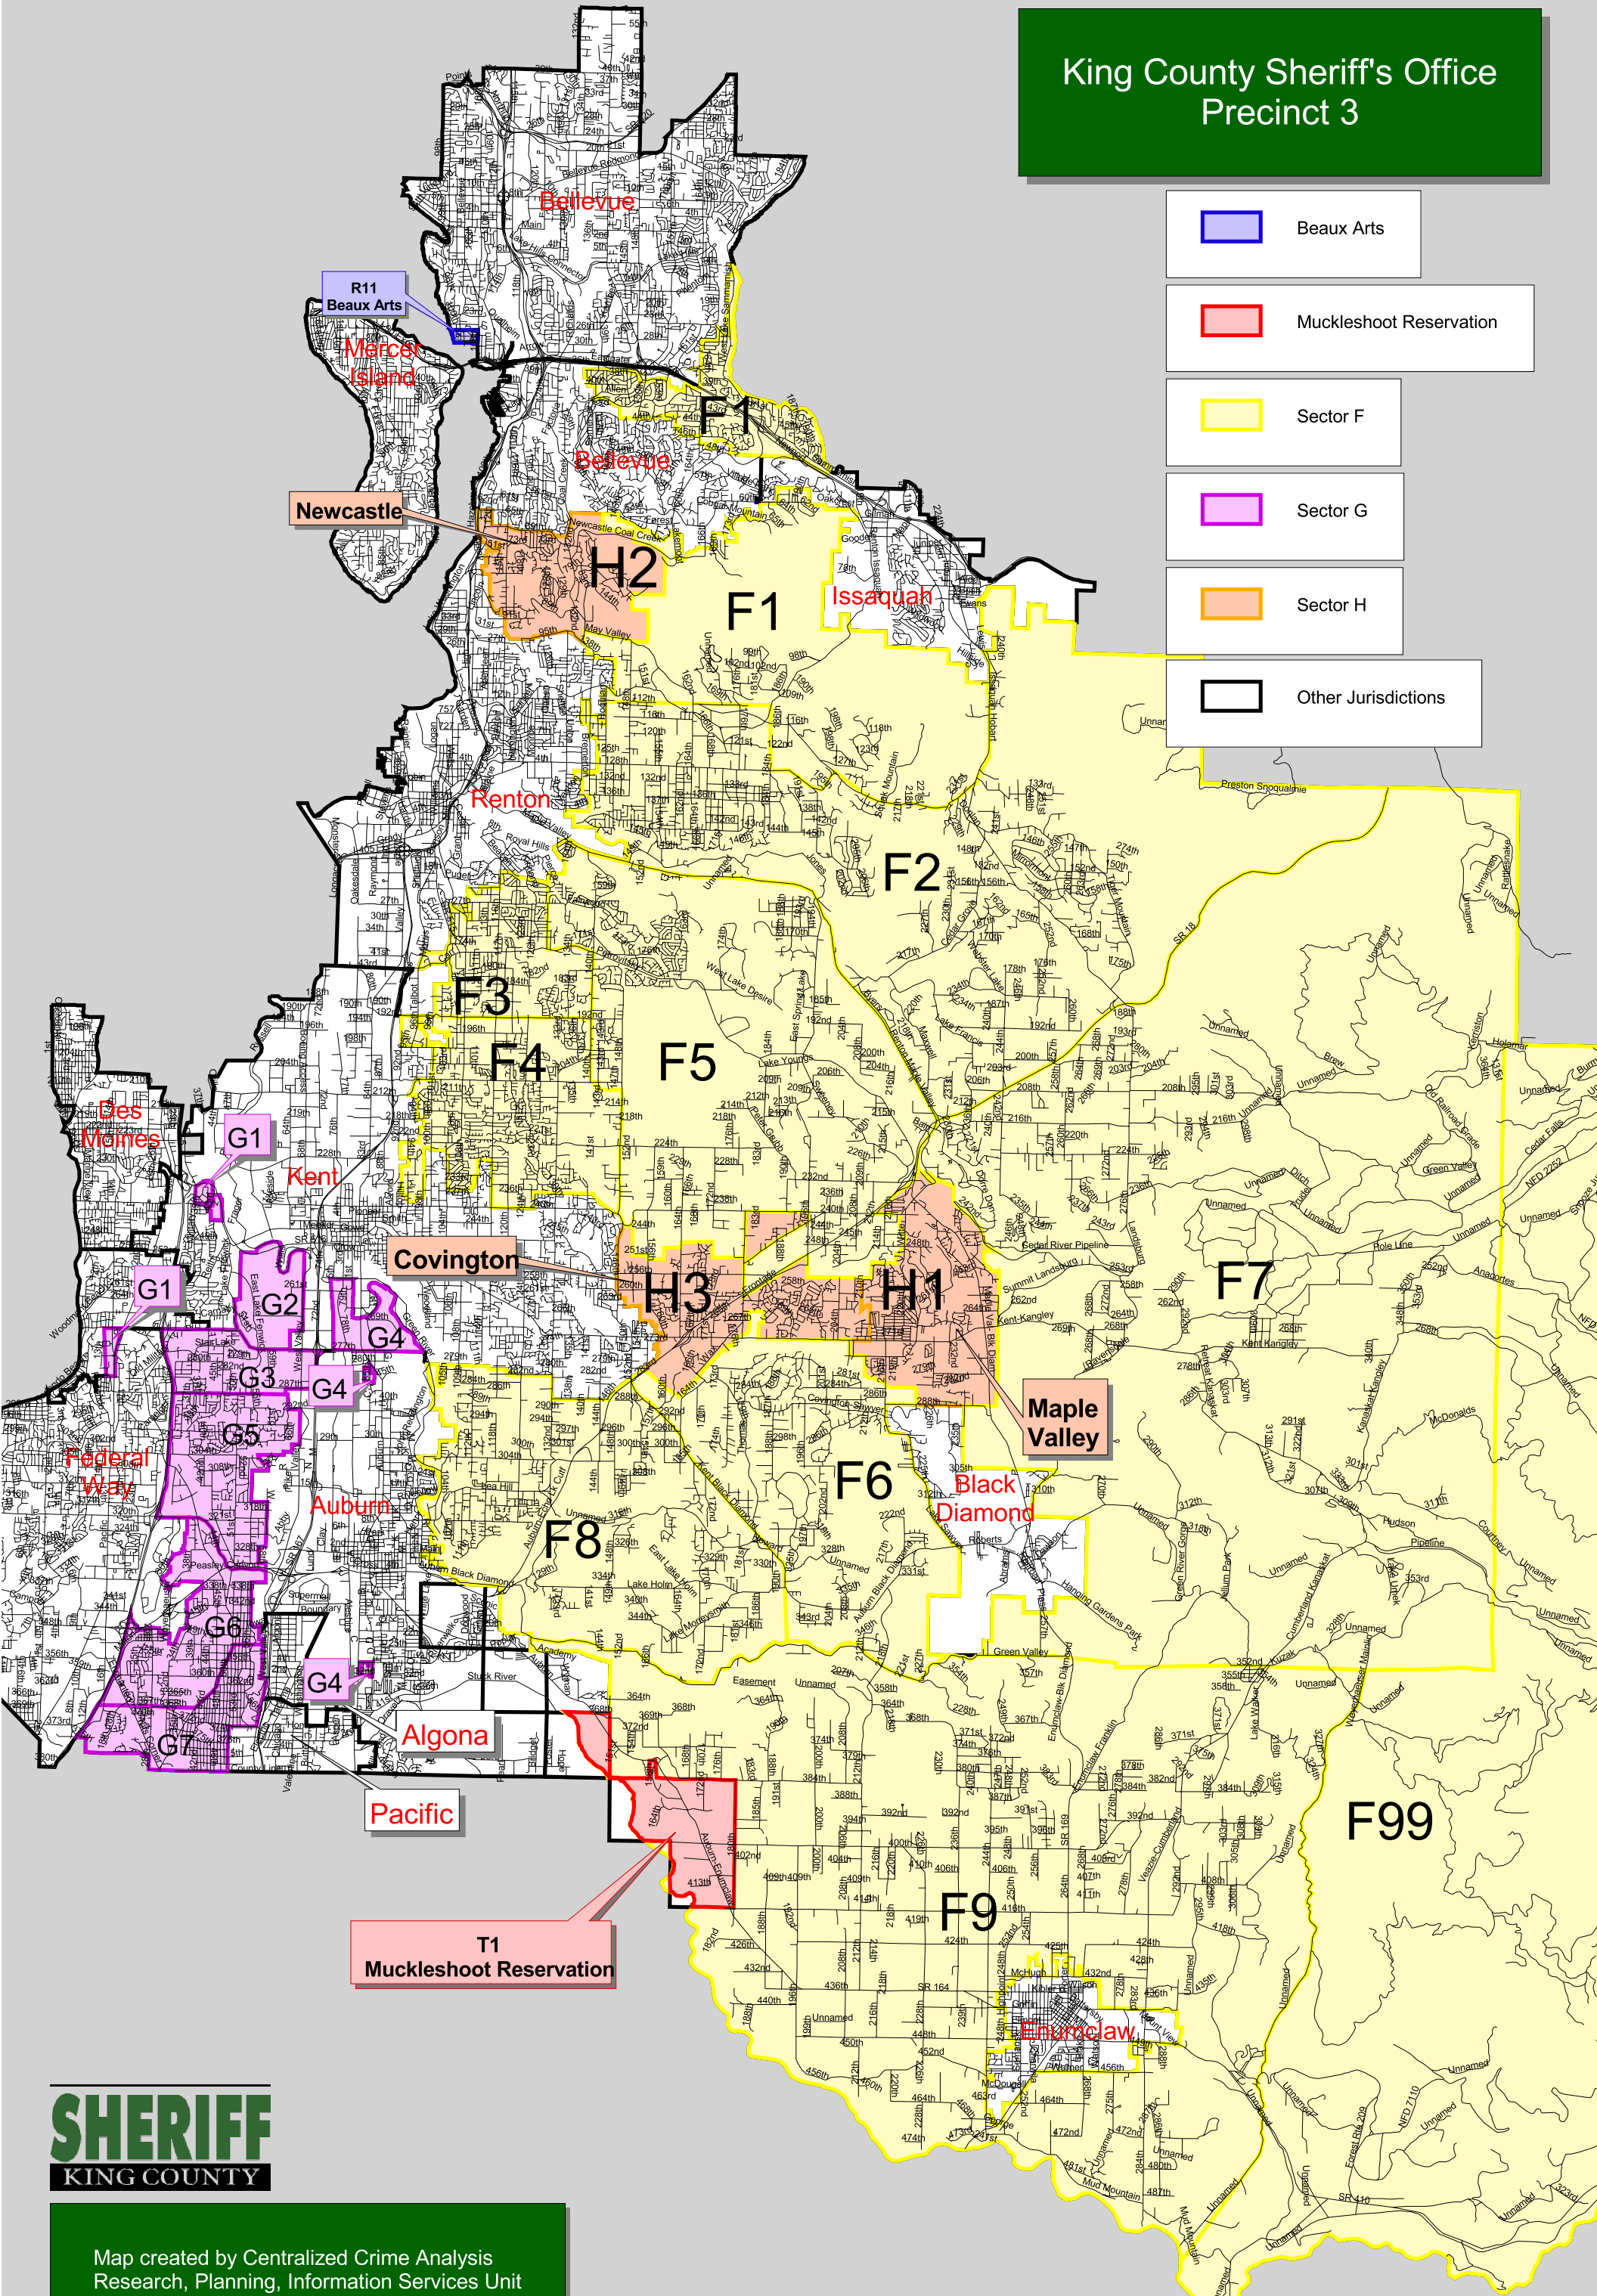

# King County Sheriff's Office Precinct 3

- Beaux Arts
- Muckleshoot Reservation
- Sector F
- Sector G
- Sector H
- Other Jurisdictions

Map created by Centralized Crime Analysis  
Research, Planning, Information Services Unit  
Created on 12/6/00  
CCA/Maps/Pct 3/JJH