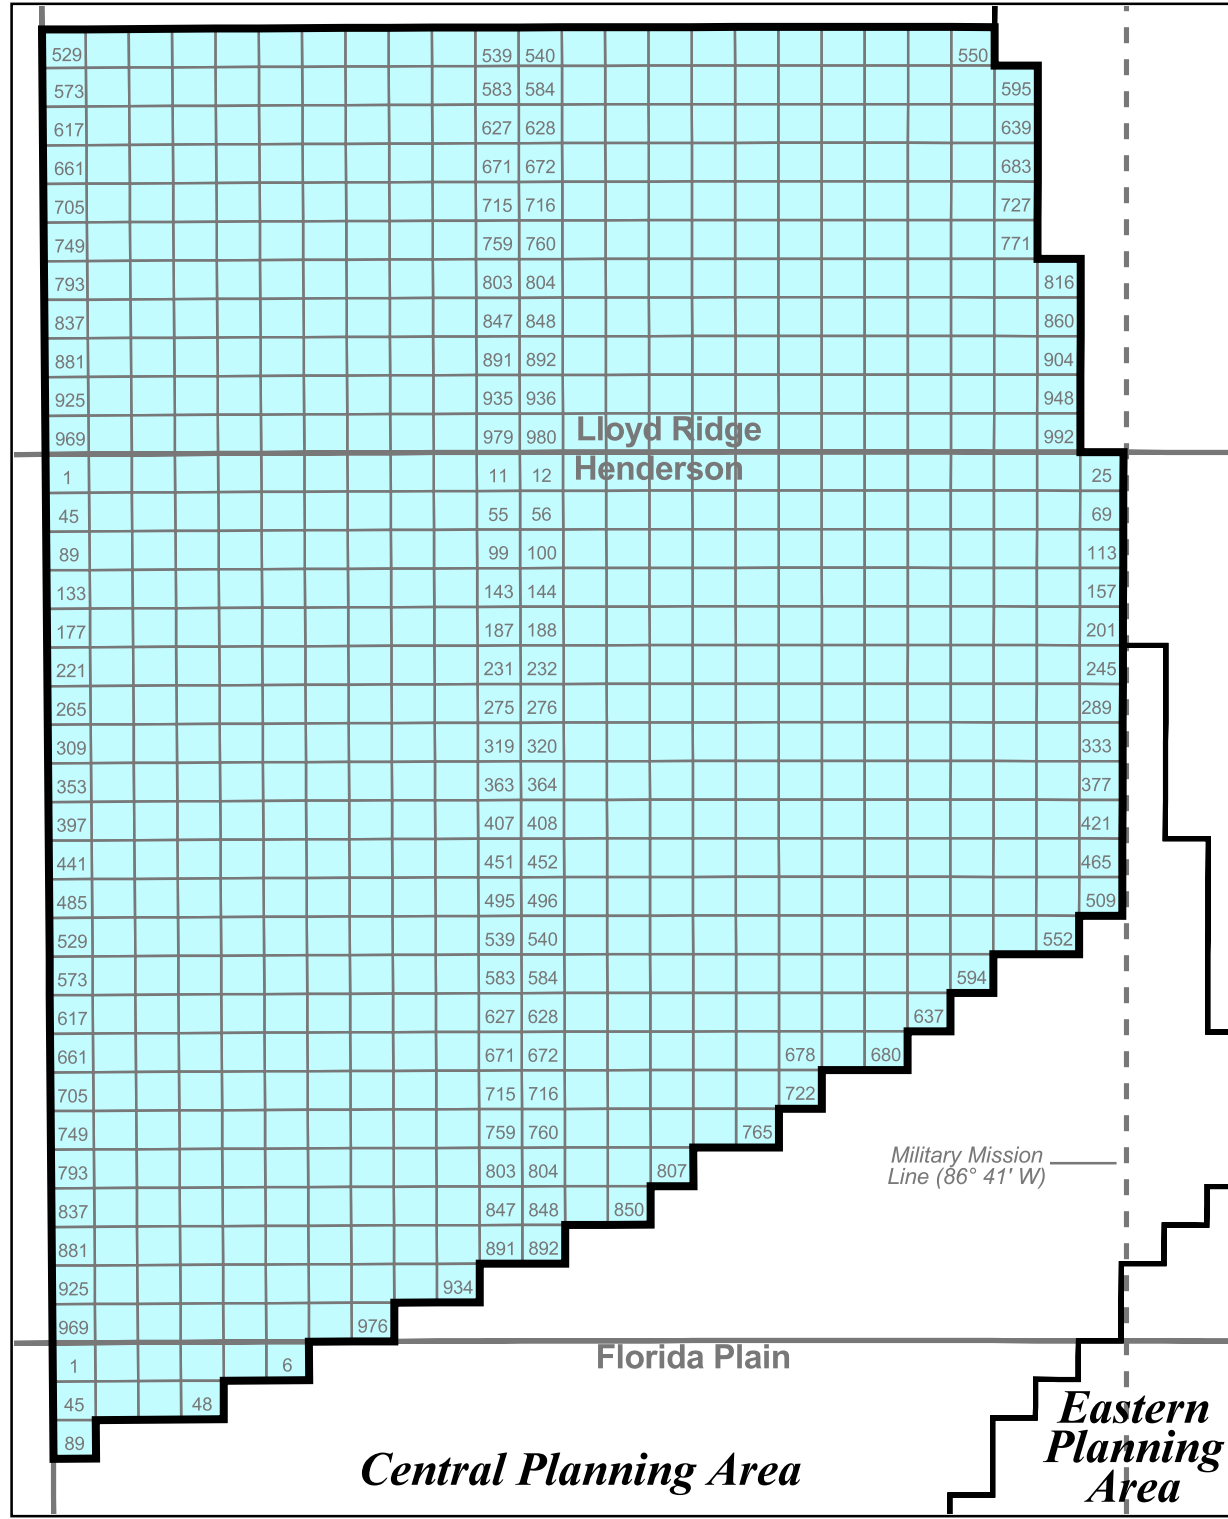

CALL FOR INFORMATION AND NOMINATIONS MAP Central GOM Planning Area South of Sale 181 Portion of Lease Sales 208, 213, 216, 222

- Blocks Available
- 749 blocks
- 4,314,240 acres
- Sale Area Boundary
- Protraction Area Boundary
- - Military Mission Line (86° 41' W)