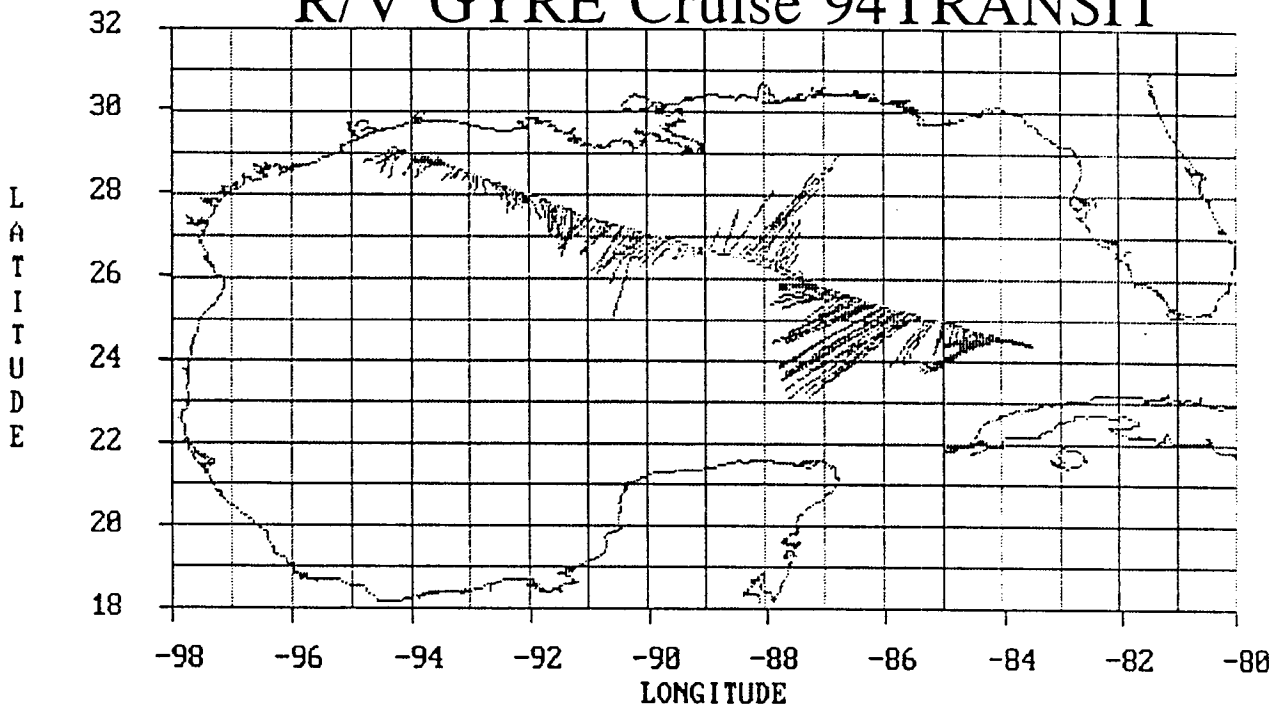

SHIP OF OPPORTUNITY HYDROGRAPHIC DATA FROM R/V GYRE CRUISES
TO THE NW AND CENTRAL GULF OF MEXICO IN MAY 1994

ADCP DATA at 12 meters
R/V GYRE Cruise 94TRANSIT

Technical Report 94-02-T of the Department of Oceanography
of Texas A&M University, College Station, TX 77843