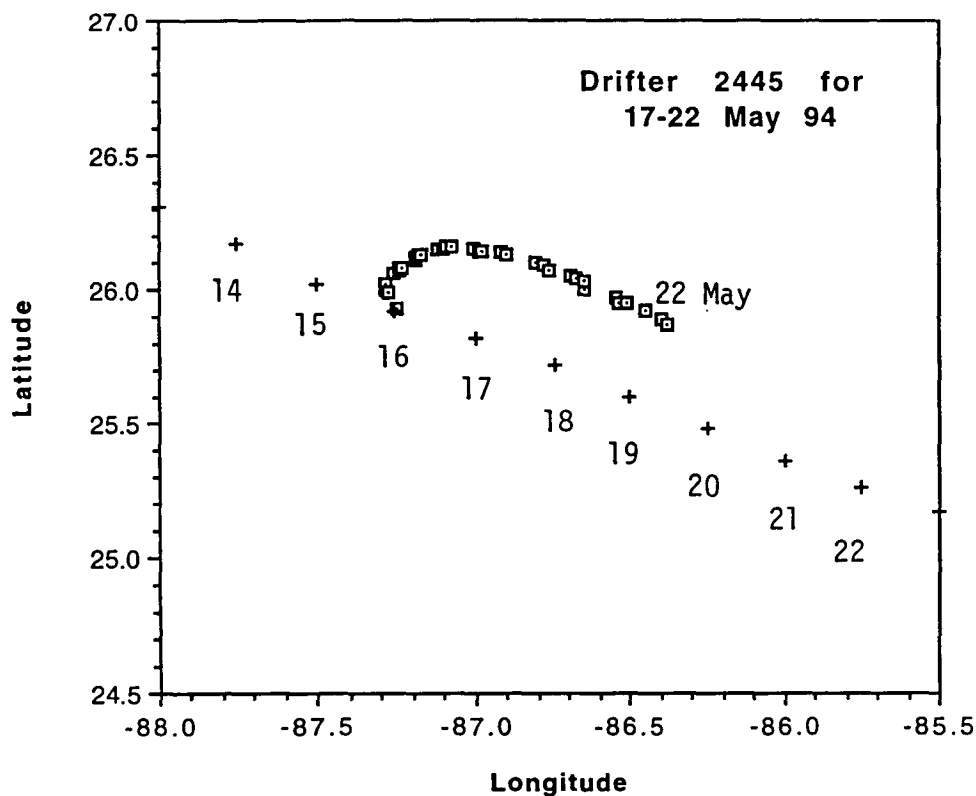

REMOTE SENSING (continued)

We deployed the Argos drifter at Station 16 (25 55N, 87 15W), after XBT 16 there showed the raw data depth of the 15C isotherm > 400m and the CTD cast there showed salinity > 36.8 in the subsurface maximum. Trajectory data posted to the GULF.MEX bulletin board by the LATEX.Eddy program show that after Argos drifter 2445 was deployed at this location at 2341 GMT on 17 May, it moved anticyclonically 17-22 May: