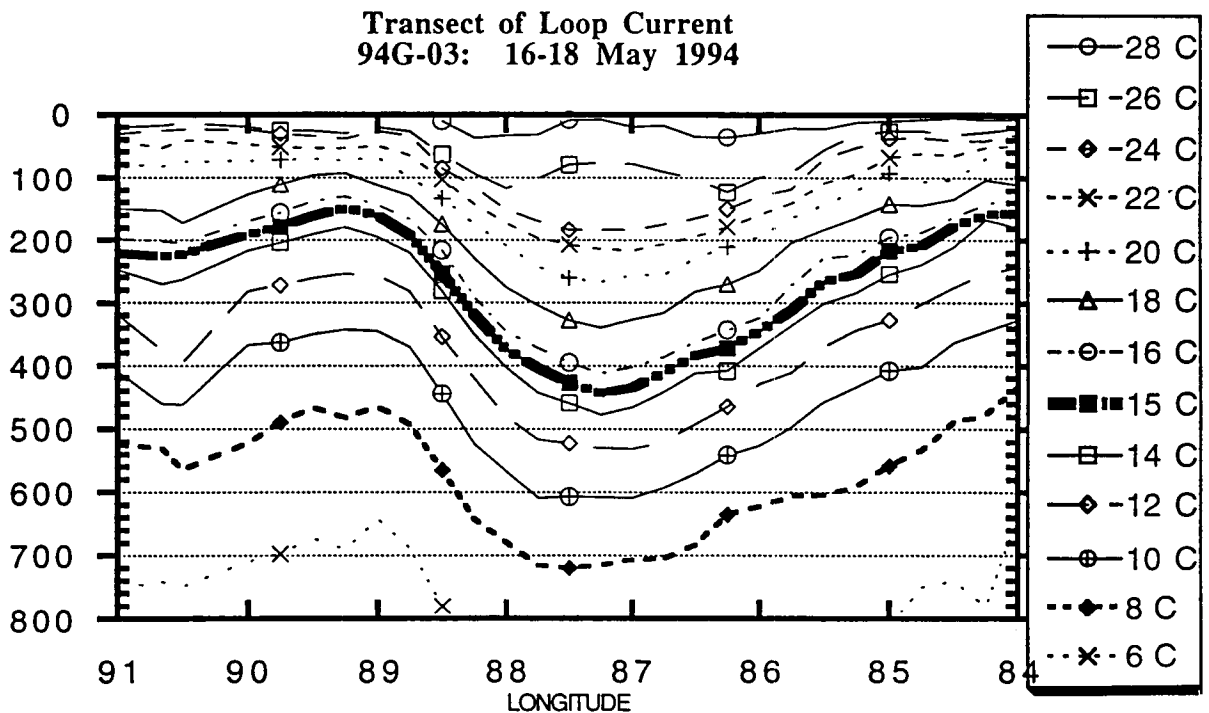

XBT DATA

Sparton T-7 XBTs provided by the LATEX.Eddy program were dropped along track every 15 minutes of Longitude from 91°W to 84°W. At each of these 29 locations, a surface salinity sample ("S at surface") was drawn from the sampling stream being pumped to the T and C sensors in the Main Lab for analysis by Autosal conductive salinometer. NOTE: There were 2 XBTs dropped at Station 12 (these are called XBT 12A and XBT 12B). No XBT data will be presented for Station 4 (T sensor was faulty).

The tables which follow are raw data, so the uppermost 2 m (the first 3 lines of each data file) may contain temperature anomalies generated when the probe first contacted the air-sea interface. No correction has been made to temperature or to depth in these tables of raw data, though as Singer (1990) pointed out and TAMU Technical Reports from SOOP fieldwork 1989-1993 confirm, XBT depths calculated from elapsed time since probe deployment by the Sippican software underestimate the true depth of each temperature measurement by an average of 5%. Before splining salinity to each of the [Z,T] pairs of XBT data, an empirical depth correction of was made; the section of this report entitled "Geostrophic Transport" provides details.