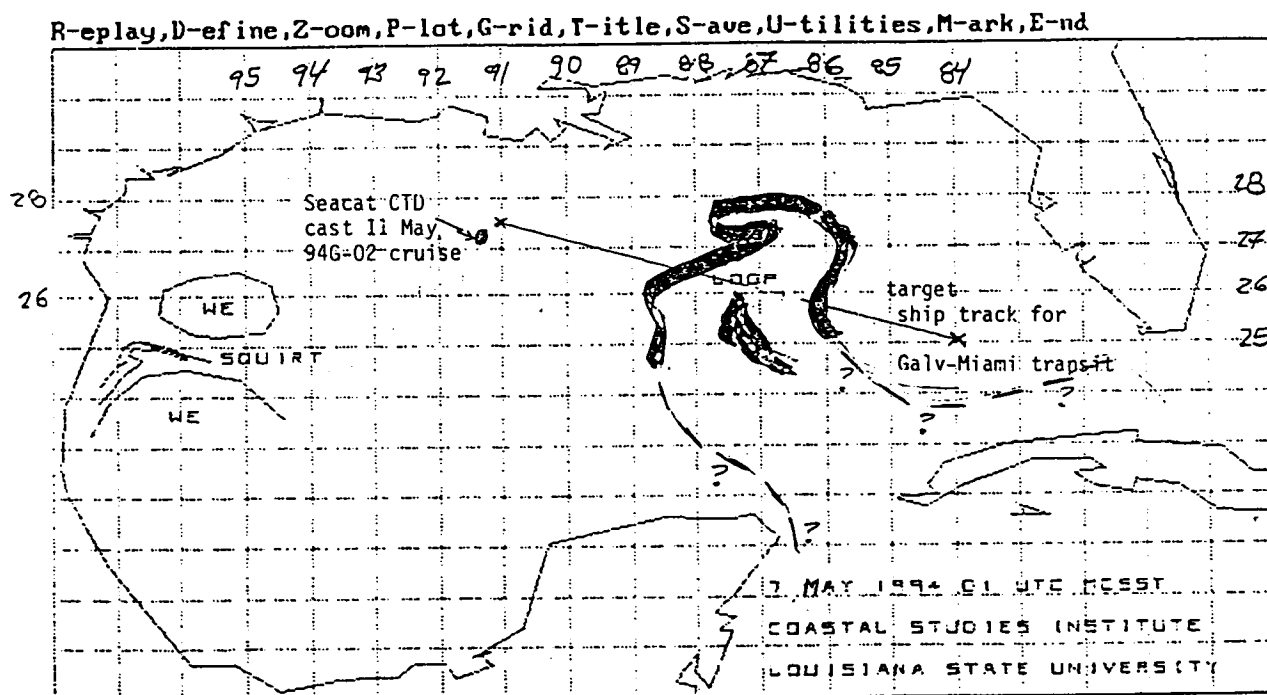

REMOTE SENSING

Frontal Analyses for 8, 18, and 21 March 94 that were posted to the Gulf.Mex bulletin board by the Coastal Studies Institute at LSU show that the Loop Current extended well into the northern half of the eastern Gulf ($T > 26^{\circ}\text{C}$ reached $27 - 27.5^{\circ}\text{N}$). Subsequent LSU Frontal Analyses for 5, 24, and 27 April and for 5 and 7 May also showed the northern part of the Loop Current extended north of 27°N . Using the LSU Frontal Analysis for 7 May for pre-cruise planning, we anticipated that a Miami-Galveston transit cruise track which went from $25^{\circ}\text{N}, 84^{\circ}\text{W}$ to $27^{\circ}\text{N}, 90^{\circ}\text{W}$ would cross the LC between about 86°W and 89°W :

We planned to deploy the Argos drifter which the LATEX.Eddy project sent with us in the interior of the Loop Current: a) either at $26^{\circ}\text{N}, 87^{\circ}\text{W}$, which the LSU Frontal Analysis of 7 May indicated should be near the center of the northern part of the LC, or b) at the along-track location where the 15°C isotherm reached its greatest depth.