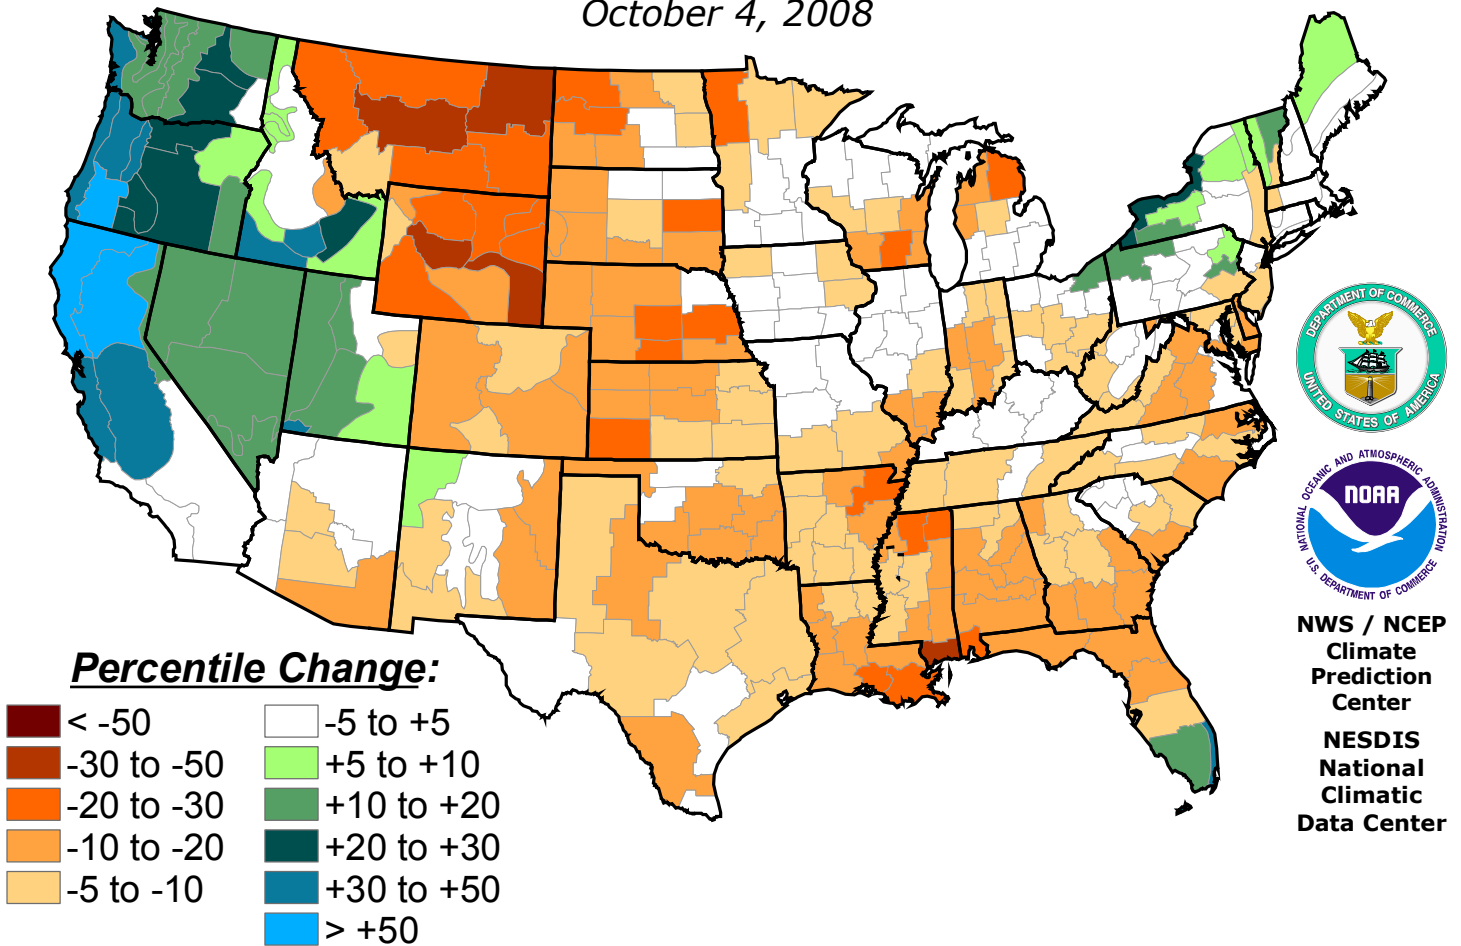

1-Week Change in Short-Term Drought Indicator Blend Percentiles

October 4, 2008

1-Week Change in Long-Term Drought Indicator Blend Percentiles

October 4, 2008