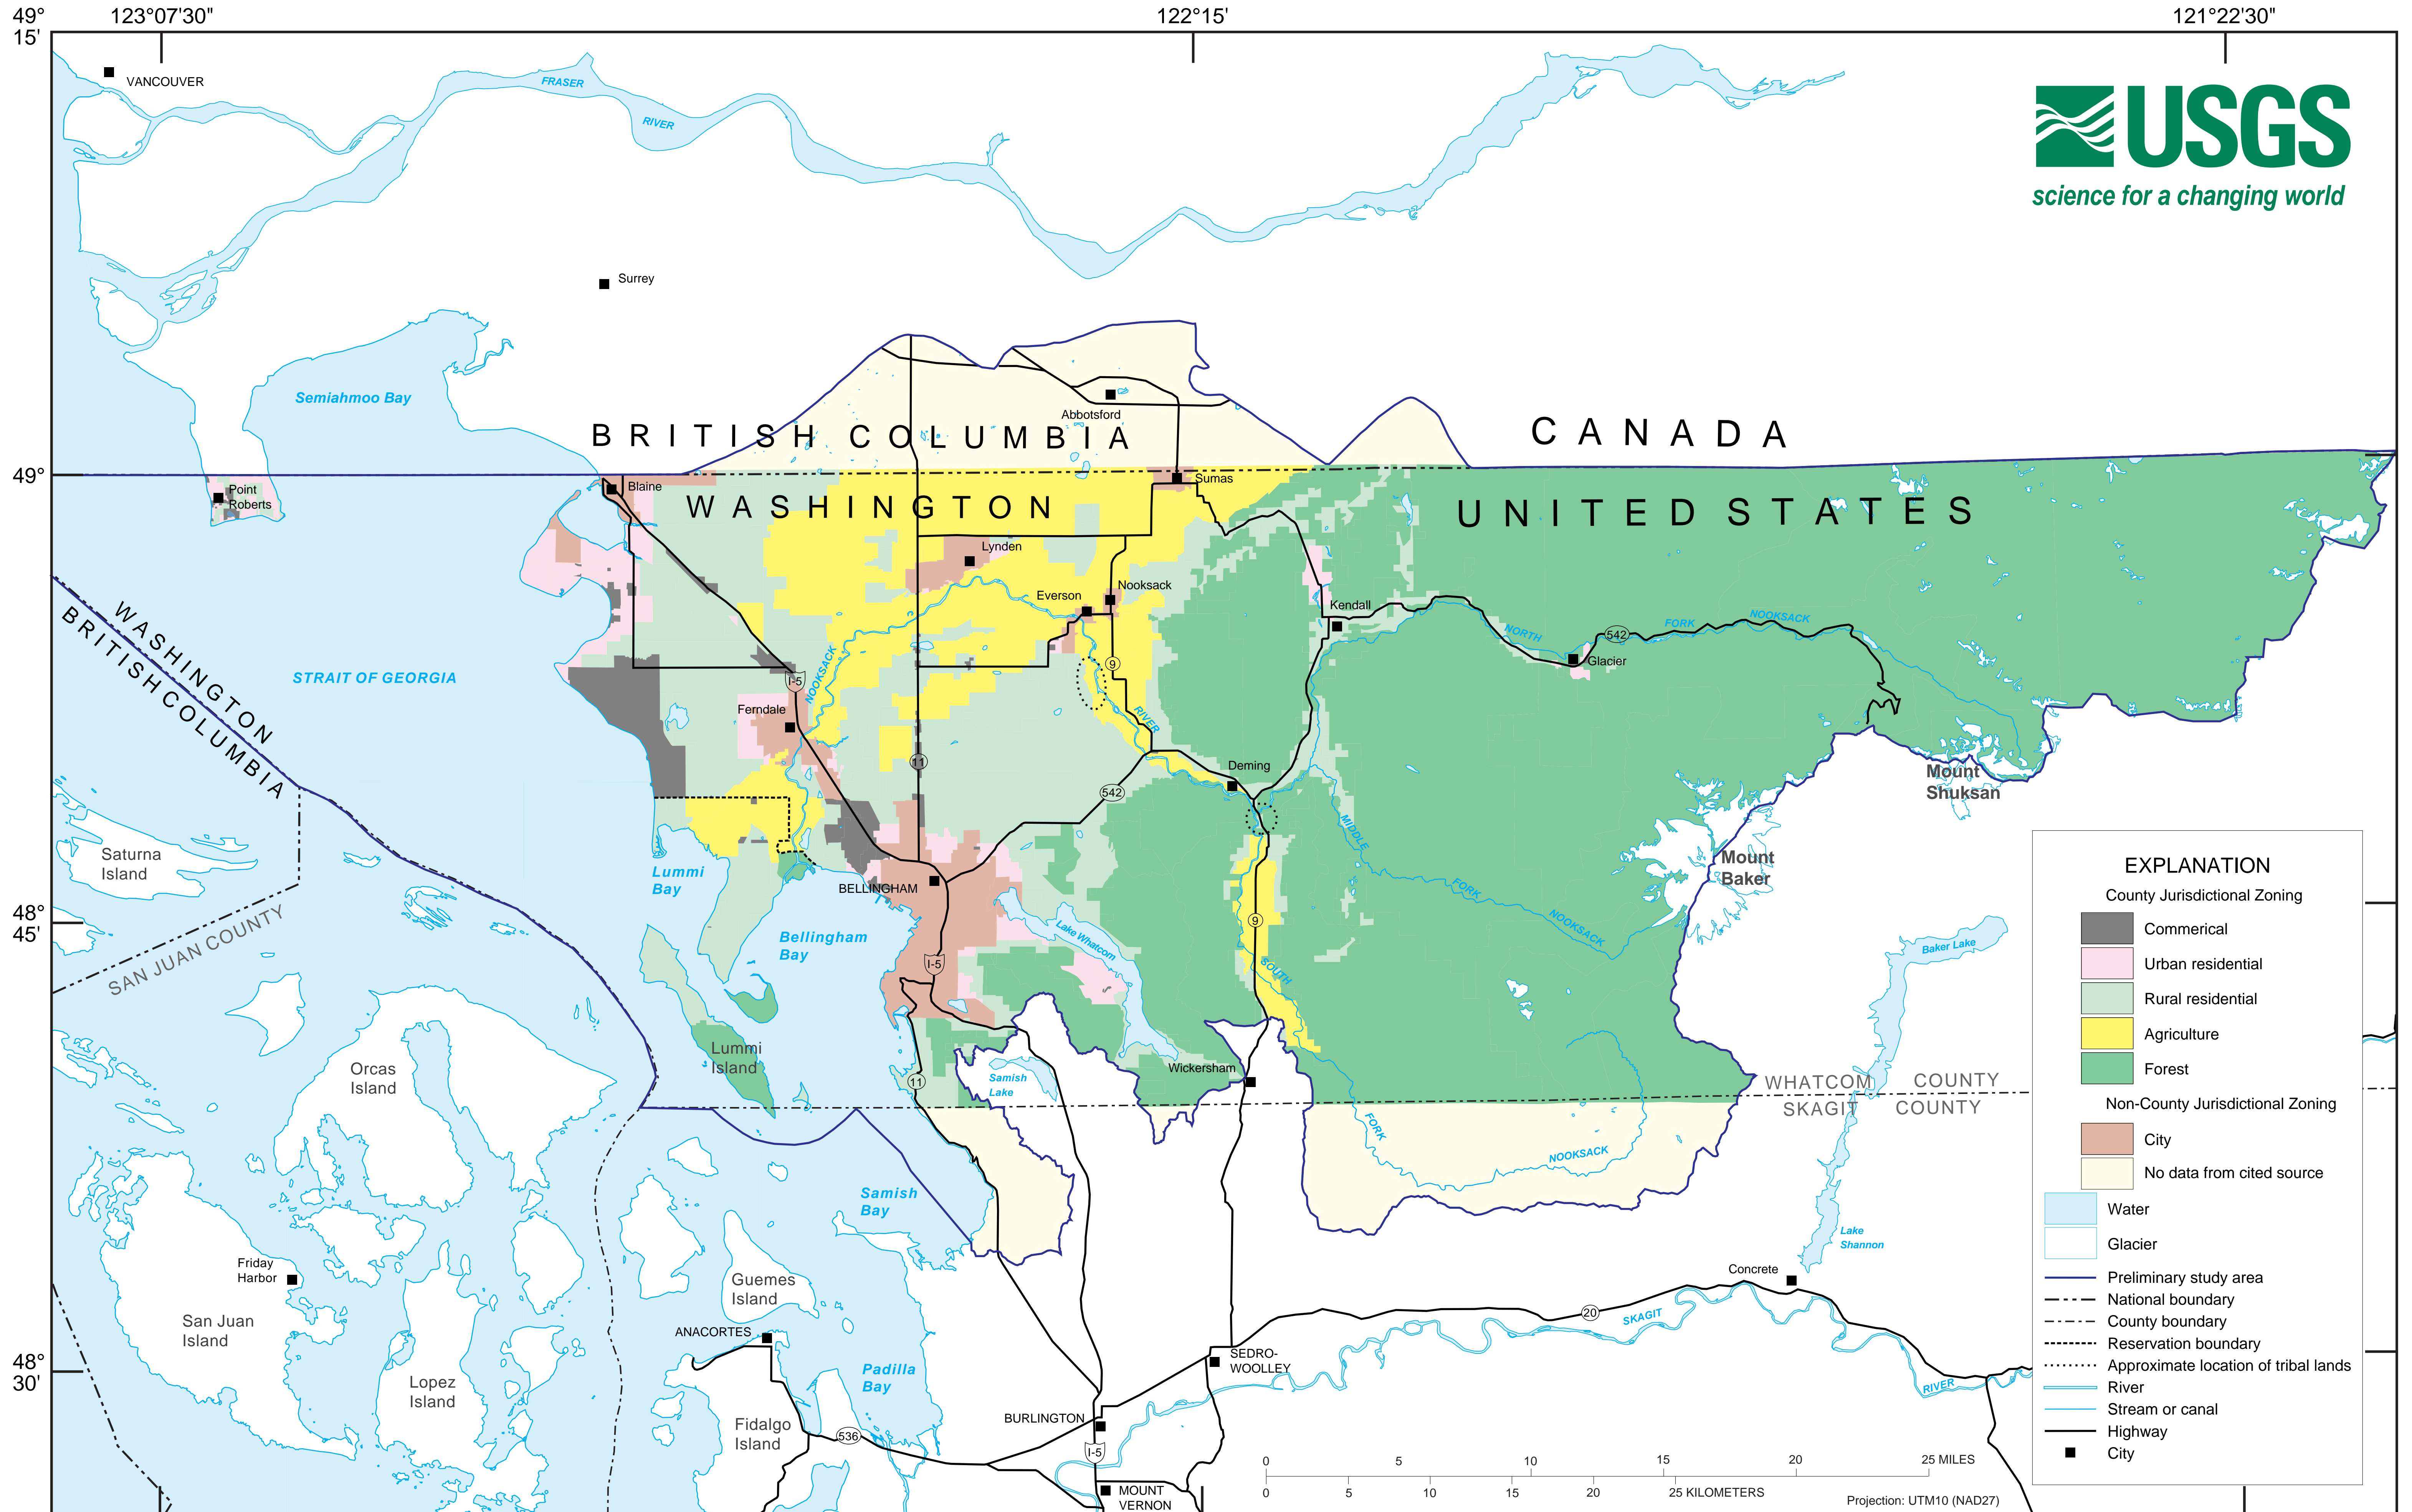

Projected Future Land Use in Whatcom County

Modified from: Whatcom County Planning Department, January 2000; Zoning designations of the Comprehensive Plan for Whatcom County, Washington (electronic file), Bellingham, Washington

Provisional and subject to revision
Last modified, January 31, 2000