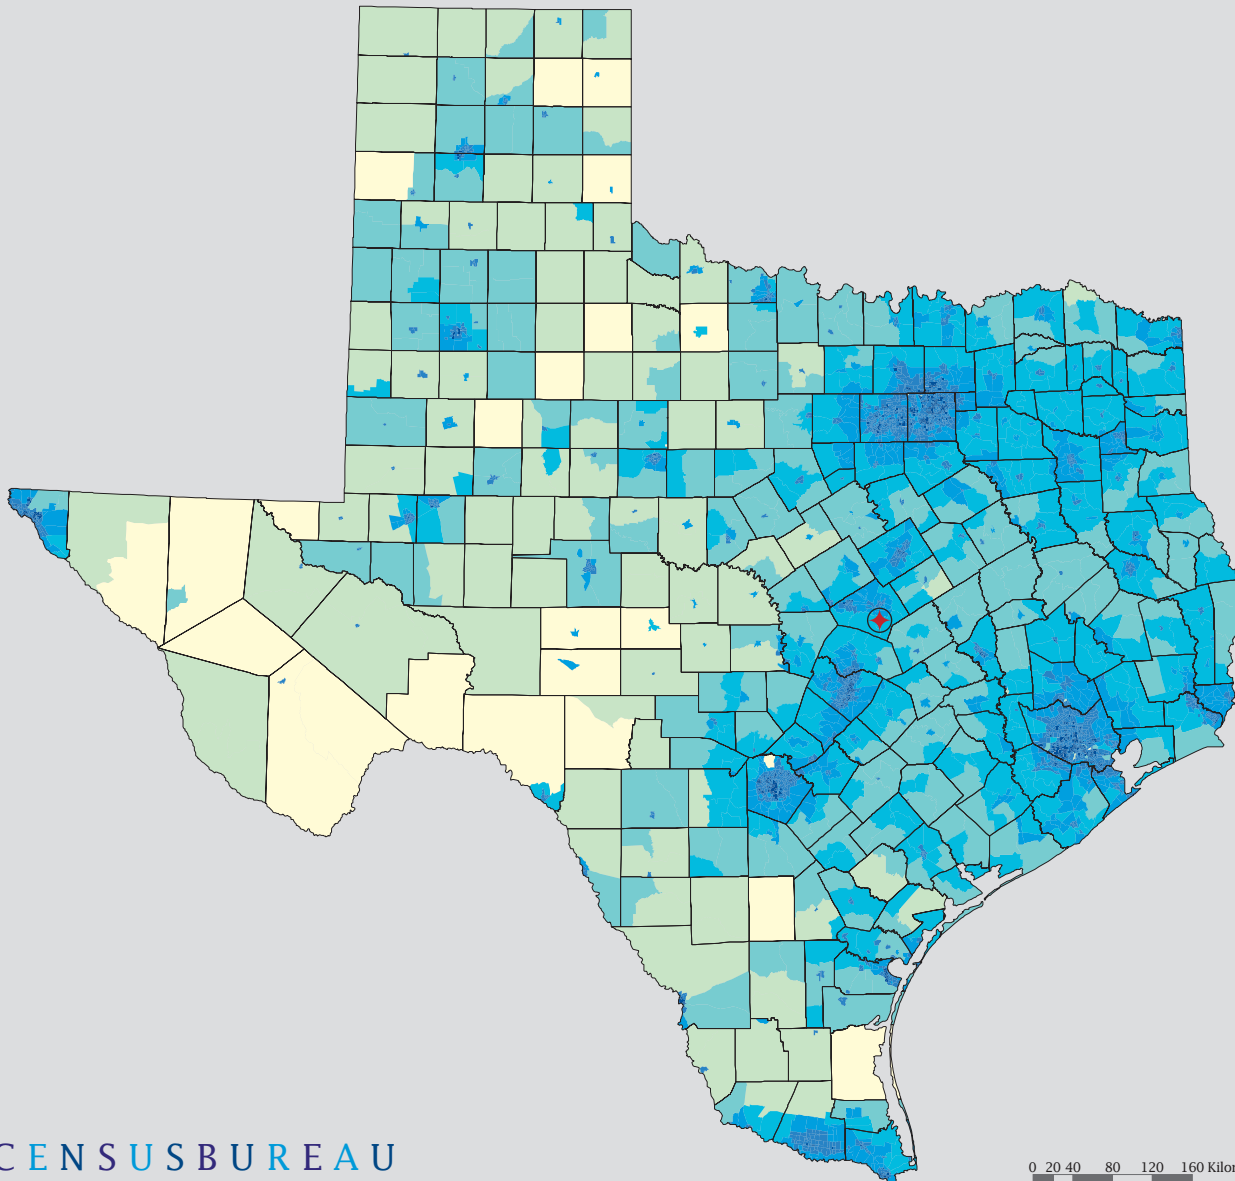

Census 2000: Texas Profile

Population Density by Census Tract

State Race* Breakdown

Hispanic or Latino (of any race) makes up **32.0%** of the state population.

Population by Sex and Age

Housing Tenure

Population Per Square Mile by Census Tract

U.S. CENSUS BUREAU

Helping You Make Informed Decisions • 1902-2002