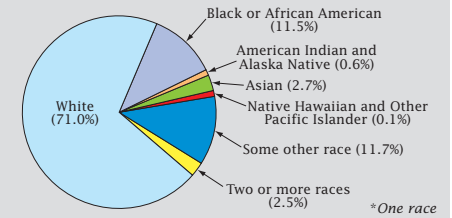

Census 2000: Texas Profile

Population Density by Census Tract

State Race* Breakdown

Hispanic or Latino (of any race) makes up **32.0%** of the state population.

Population by Sex and Age

Housing Tenure

Population Per Square Mile by Census Tract