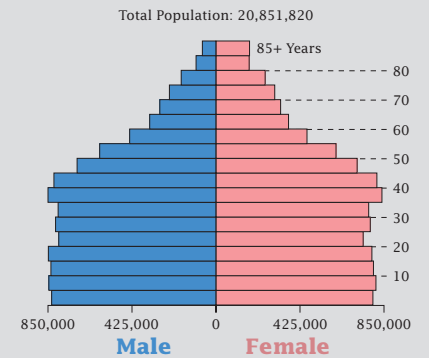

Census 2000: Texas Profile

Population Density by Census Tract

State Race* Breakdown

Hispanic or Latino (of any race) makes up **32.0%** of the state population.

Population by Sex and Age

Housing Tenure

Population Per Square Mile by Census Tract

U.S. CENSUS BUREAU

Helping You Make Informed Decisions • 1902-2002