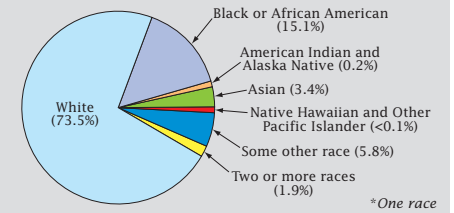

# Census 2000: Illinois Profile

## Population Density by Census Tract

## State Race\* Breakdown

Hispanic or Latino (of any race) makes up **12.3%** of the state population.