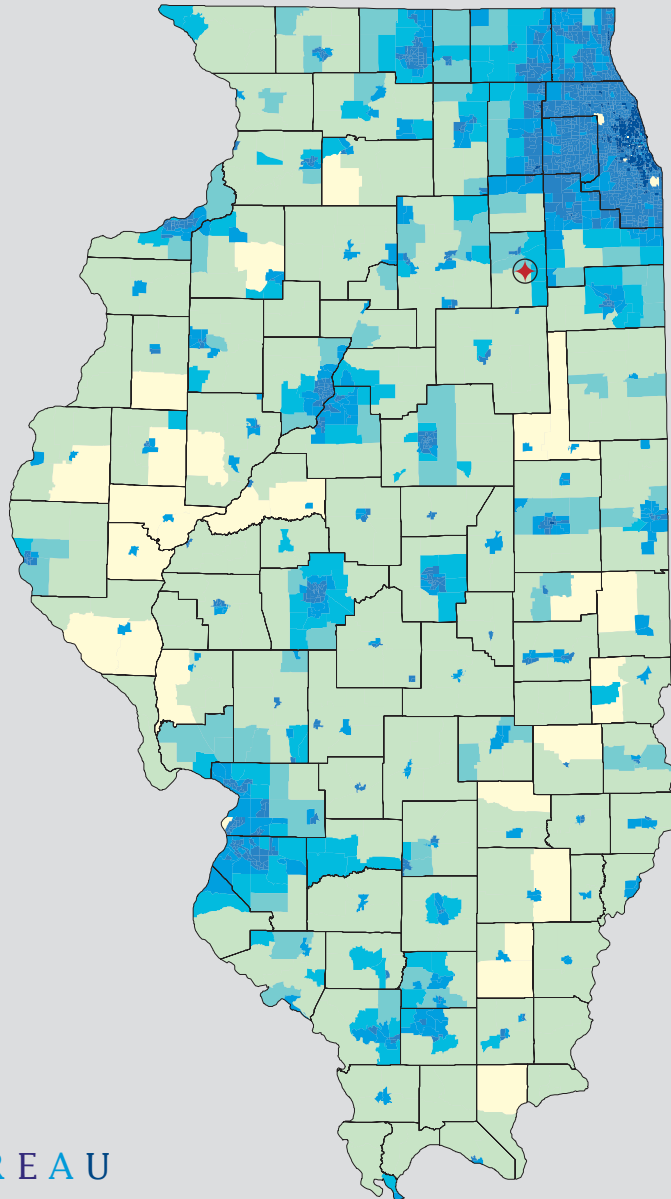

# Census 2000: Illinois Profile

## Population Density by Census Tract

## State Race\* Breakdown

Hispanic or Latino (of any race) makes up **12.3%** of the state population.

## Population by Sex and Age