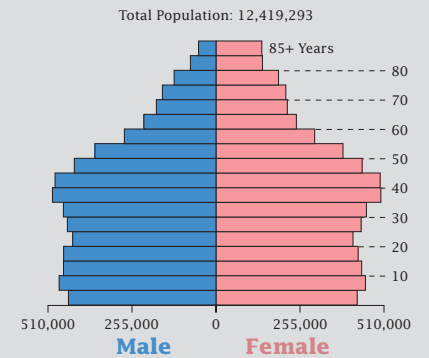

# Census 2000: Illinois Profile

## Population Density by Census Tract

## State Race\* Breakdown

Hispanic or Latino (of any race) makes up **12.3%** of the state population.

## Population by Sex and Age