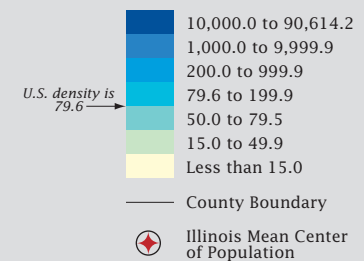

Population Per Square Mile by Census Tract

U.S. CENSUS BUREAU

Helping You Make Informed Decisions • 1902-2002