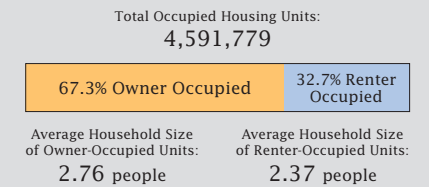

Housing Tenure