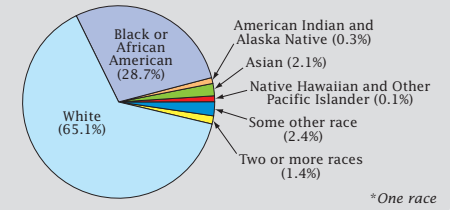

# Census 2000: Georgia Profile

## Population Density by Census Tract

## State Race\* Breakdown

Hispanic or Latino (of any race) makes up **5.3%** of the state population.