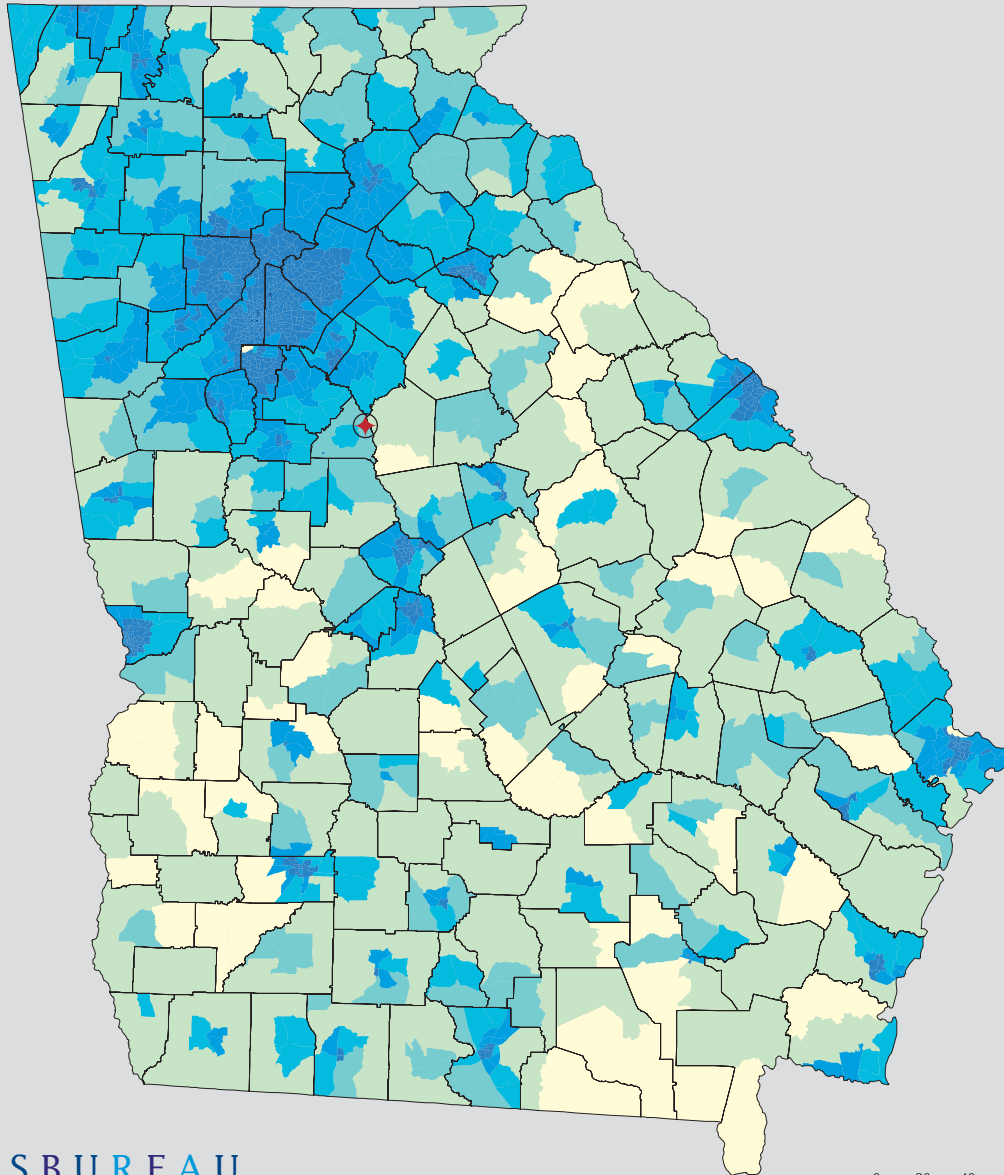

# Census 2000: Georgia Profile

## Population Density by Census Tract

## State Race\* Breakdown

Hispanic or Latino (of any race) makes up **5.3%** of the state population.

## Population by Sex and Age