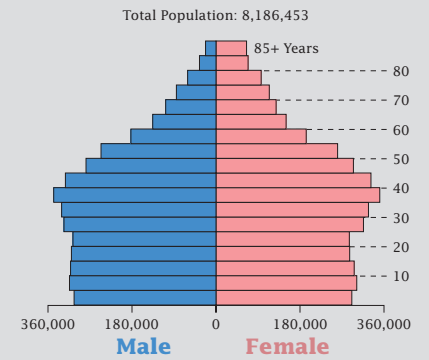

# Census 2000: Georgia Profile

## Population Density by Census Tract

## State Race\* Breakdown

Hispanic or Latino (of any race) makes up **5.3%** of the state population.

## Population by Sex and Age