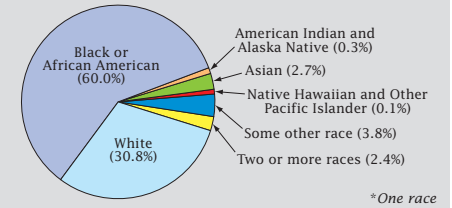

Census 2000: District of Columbia Profile

Population Density by Census Tract

Race* Breakdown

Hispanic or Latino (of any race) makes up **7.9%** of the population.

Population by Sex and Age

Housing Tenure

Population Per Square Mile by Census Tract