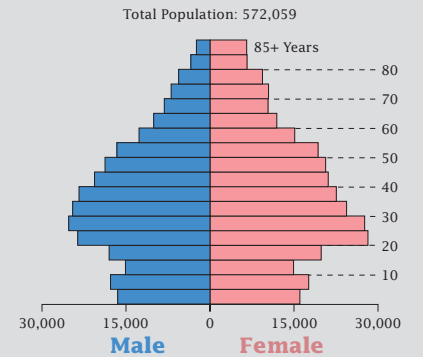

Census 2000: District of Columbia Profile

Population Density by Census Tract

Race* Breakdown

Hispanic or Latino (of any race) makes up **7.9%** of the population.

Population by Sex and Age

Housing Tenure

Population Per Square Mile by Census Tract

U.S. CENSUS BUREAU

Helping You Make Informed Decisions • 1902-2002