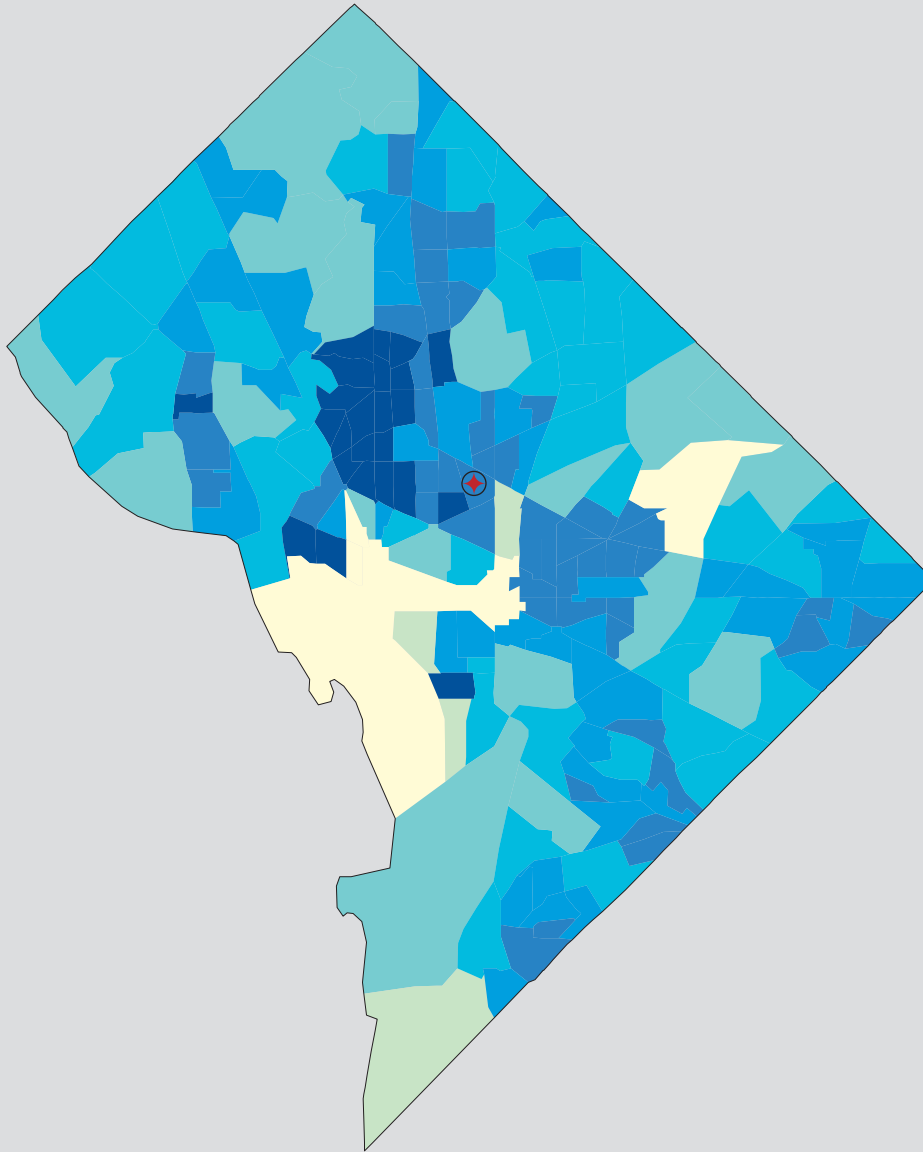

Census 2000: District of Columbia Profile

Population Density by Census Tract

Race* Breakdown

Hispanic or Latino (of any race) makes up **7.9%** of the population.

Population by Sex and Age

Housing Tenure

Population Per Square Mile by Census Tract

U.S. CENSUS BUREAU

Helping You Make Informed Decisions • 1902-2002