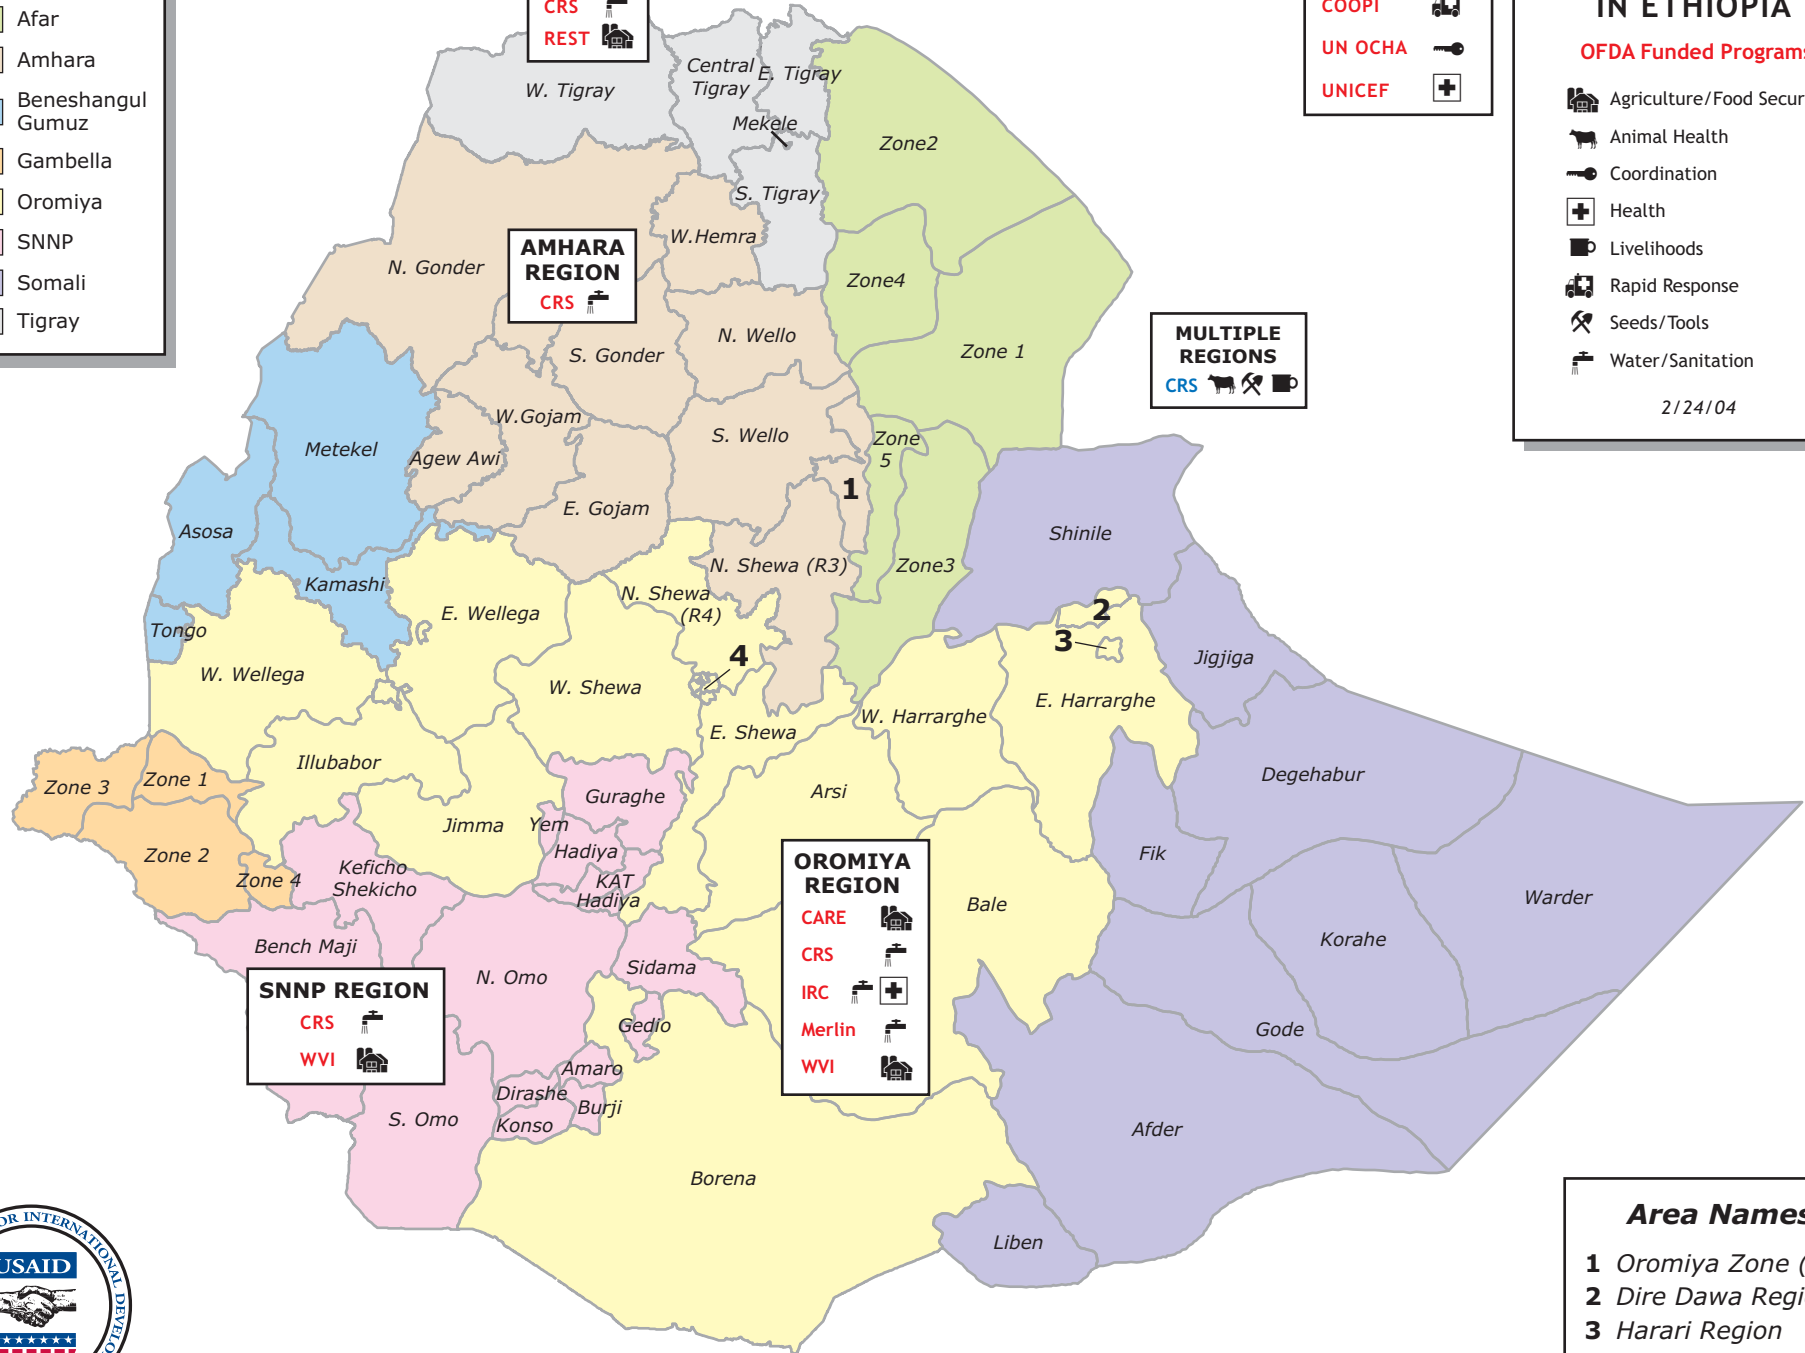

ADMINISTRATIVE REGIONS

- Afar
- Amhara
- Beneshangul Gumuz
- Gambella
- Oromiya
- SNNP
- Somali
- Tigray

TIGRAY REGION

- CRS
- REST

AMHARA REGION

- CRS

NATIONWIDE PROGRAMS

- COOPI
- UN OCHA
- UNICEF

MULTIPLE REGIONS

- CRS
-
-

FY 2004 PROGRAMS IN ETHIOPIA

OFDA Funded Programs

- Agriculture/Food Security
- Animal Health
- Coordination
- Health
- Livelihoods
- Rapid Response
- Seeds/Tools
- Water/Sanitation

2/24/04

OROMIYA REGION

- CARE
- CRS
- IRC
- Merlin
- WVI

SNNP REGION

- CRS
- WVI

Area Names

- 1 Oromiya Zone (R3)
- 2 Dire Dawa Region
- 3 Harari Region
- 4 Addis Ababa Region