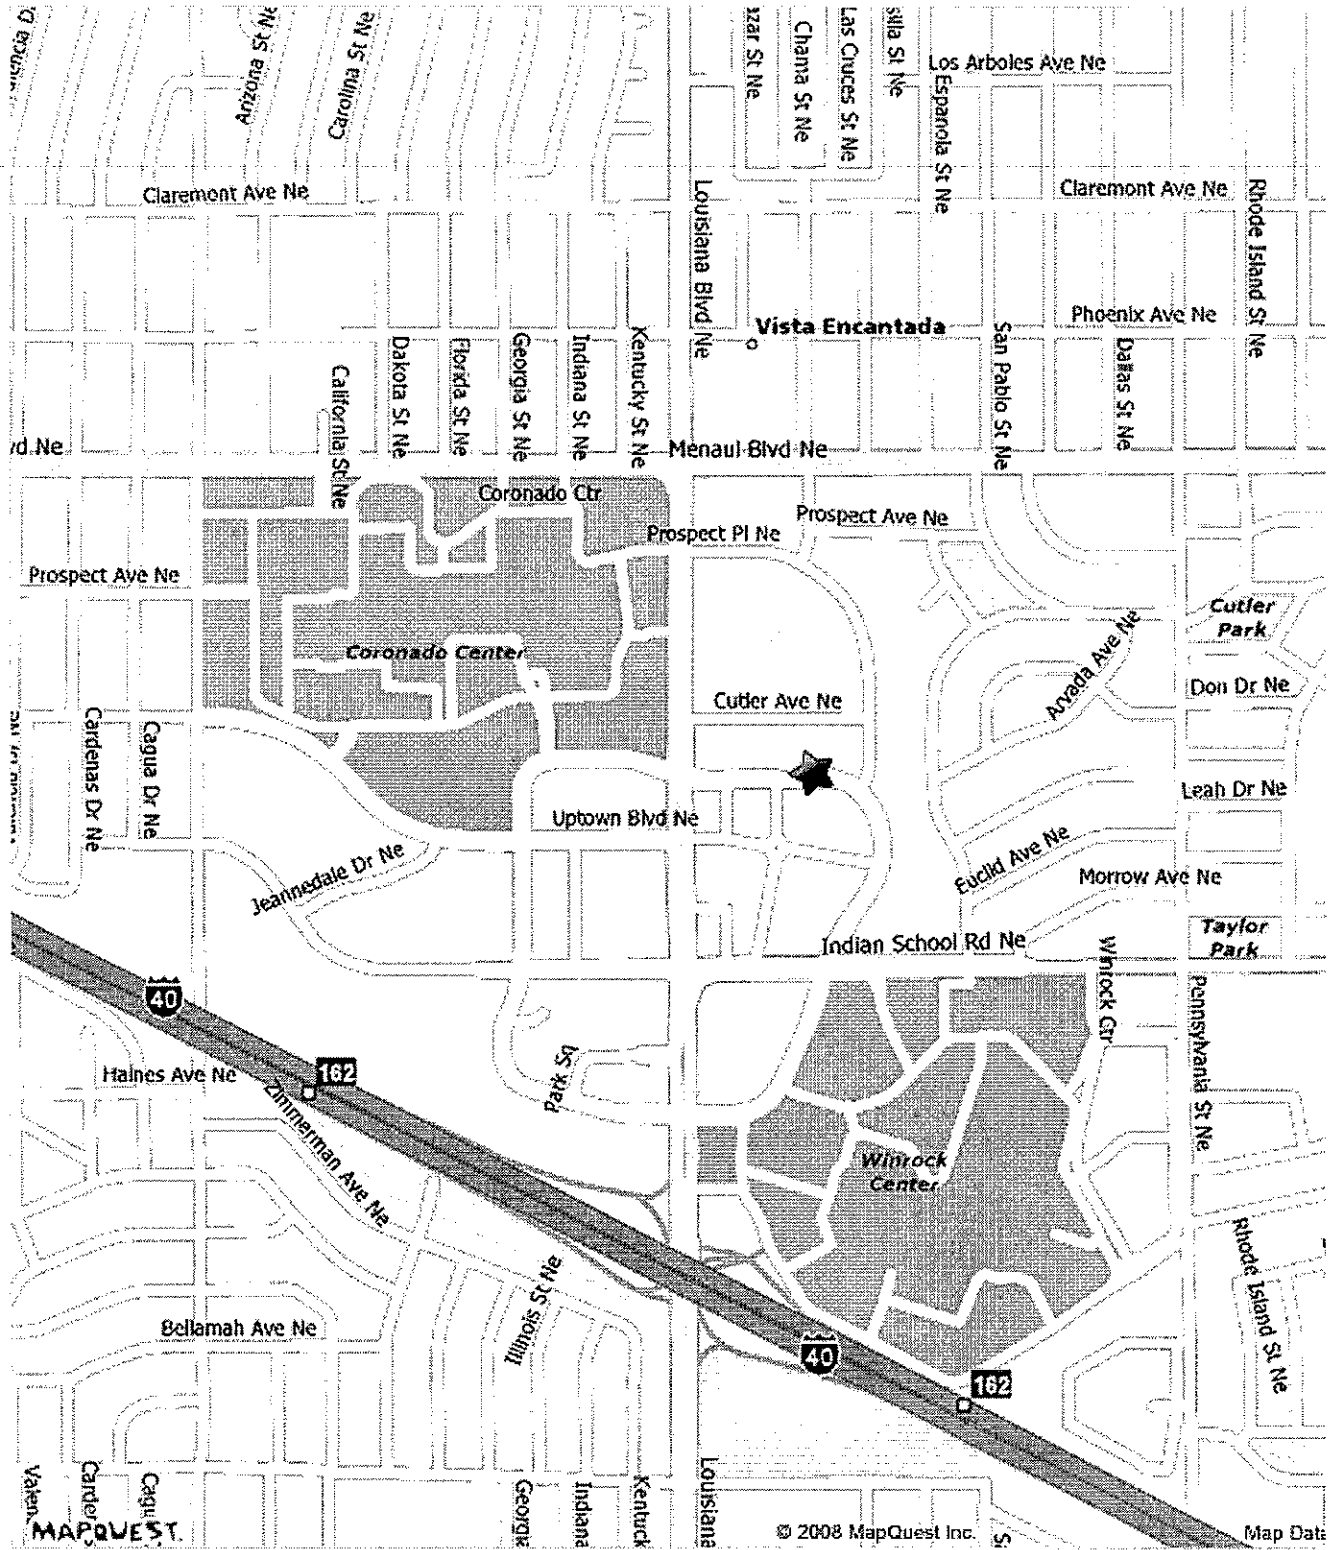

All rights reserved. Use Subject to License/Copyright  
 This map is informational only. No representation is made or warranty given as to its content. User assumes all risk of use. MapQuest and its suppliers assume no responsibility for any loss or delay resulting from such use.

*Location of DOI Leadership & Performance  
 Center - location of training  
 2424 Louisiana Blvd, NE*

All rights reserved. Use Subject to License/Copyright

This map is informational only. No representation is made or warranty given as to its content. User assumes all risk of use. MapQuest and its suppliers assume no responsibility for any loss or delay resulting from such use.

Location of Homewood Suites - Uptown  
7101 Arvada Ave NE