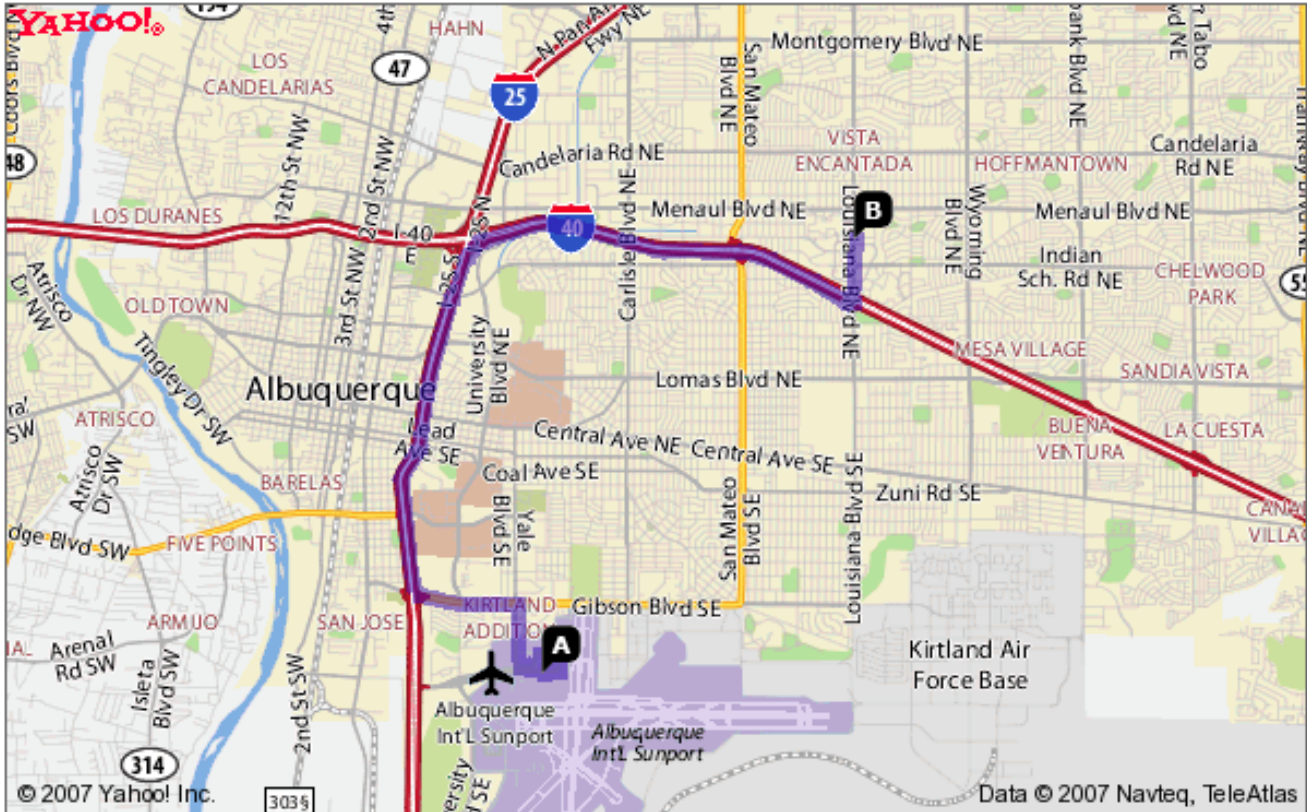

DEPARTMENT OF THE INTERIOR UNIVERSITY
 ALBUQUERQUE LEADERSHIP AND PERFORMANCE CENTER
 2424 LOUISIANA BLVD. NE, SUITE 160
 ALBUQUERQUE NM 87110
 (505) 346-2768

A	ALBUQUERQUE INTERNATIONAL AIRPORT, ALBUQUERQUE, NM
1.	Start going toward the AIRPORT EXIT on SUNPORT BLVD SE go 0.2 mi
2.	Make a U-Turn on SUNPORT BLVD SE go 0.6 mi
3.	Bear R on YALE BLVD SE go 0.6 mi
4.	Turn L on GIBSON BLVD SE go 0.8 mi
5.	Take ramp onto I-25 N go 2.8 mi
6.	Take exit #226AB/GALLUP/SANTA ROSA onto I-40 E toward SANTA ROSA go 3.6 mi
7.	Take exit #162/LOUISIANA BLVD onto LOUISIANA BLVD NE go 1.0 mi
8.	Arrive at 2424 LOUISIANA BLVD NE, ALBUQUERQUE , on the R go 0.0 mi
B	2424 LOUISIANA BLVD NE, ALBUQUERQUE, NM

Distance: 9.6 miles, Time: 16 mins

Hotels:

- | | | |
|--|--|--|
| (1) Amerisuites
6901 Arvada Ave. NE
(505) 872-9000 | (2) Homewood Suites
7101 Arvada Ave. NE
(505) 881-7300 | (3) Sheraton Uptown
2600 Louisiana Blvd. NE
(505) 881-0000 |
|--|--|--|