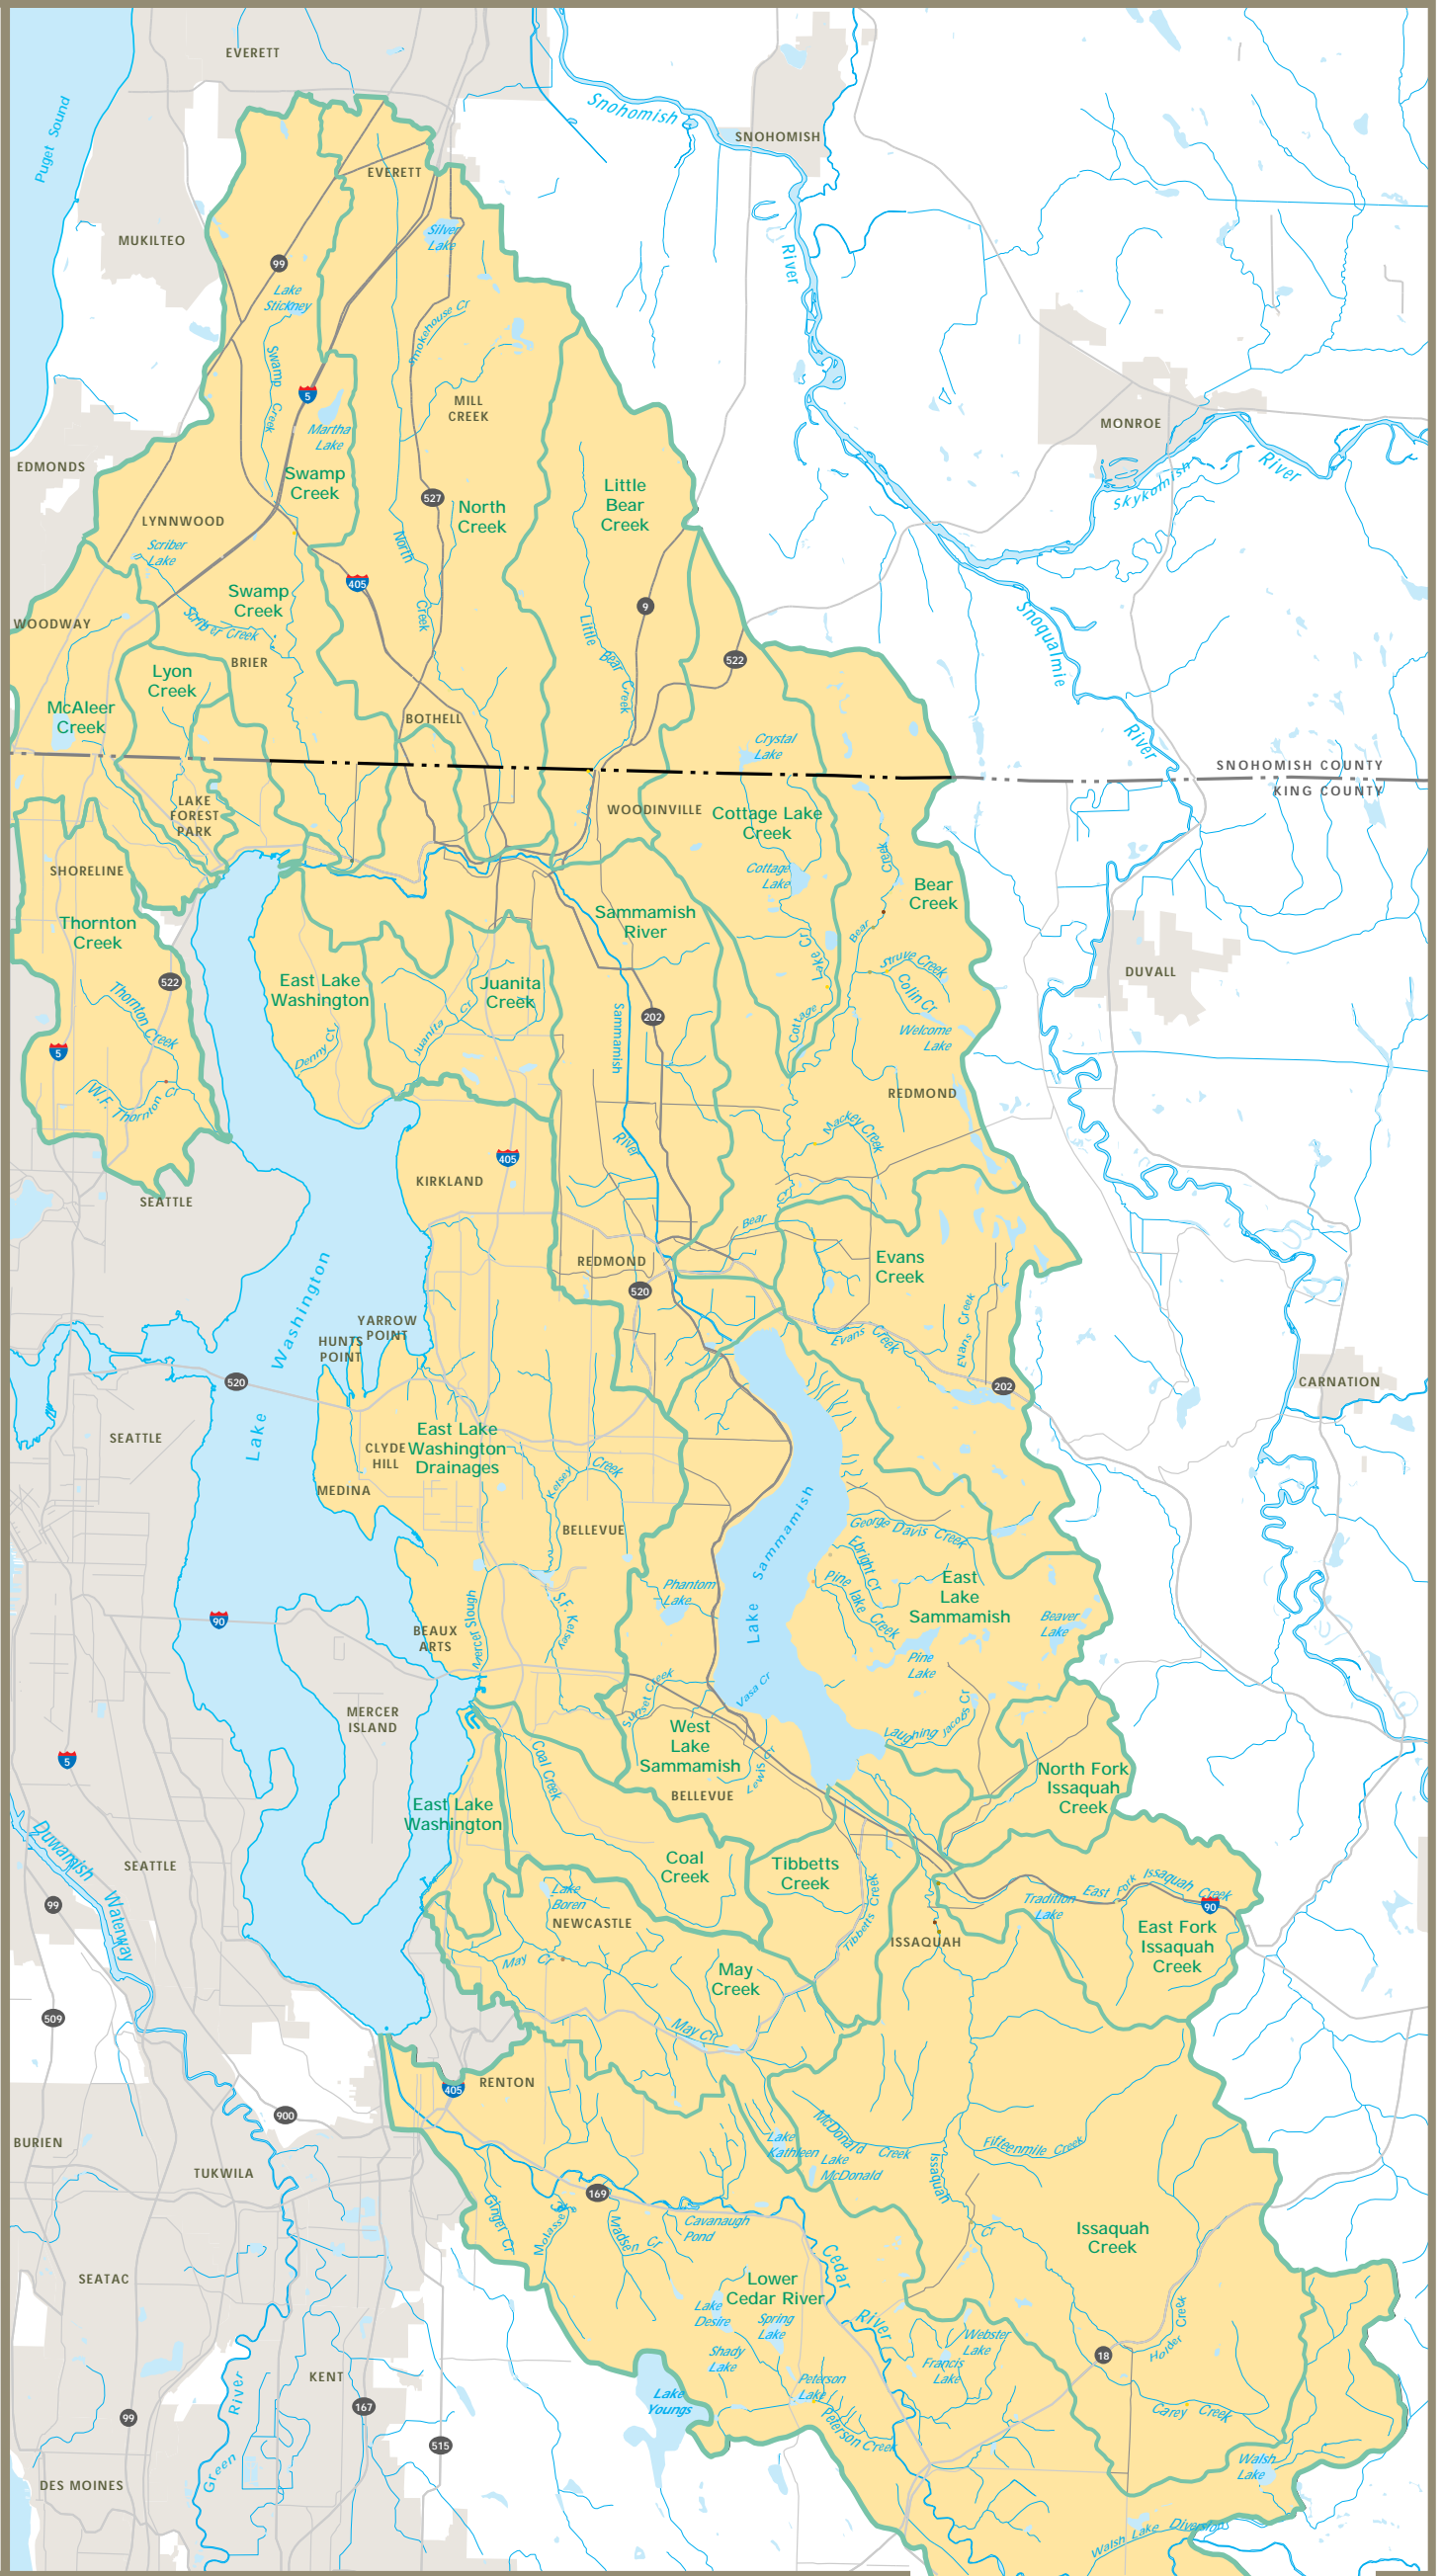

Legend

- Basins Surveyed for Spawning Salmonids
- Basin Boundary
- Stream
- Lake
- Incorporated Area

Map designed and produced by the Visual Communication and GIS Unit, Public Outreach Section.
File Name 9802SalmoBasinsMap.ai FB

BASINS SURVEYED

1996 Volunteer Spawning Survey Program