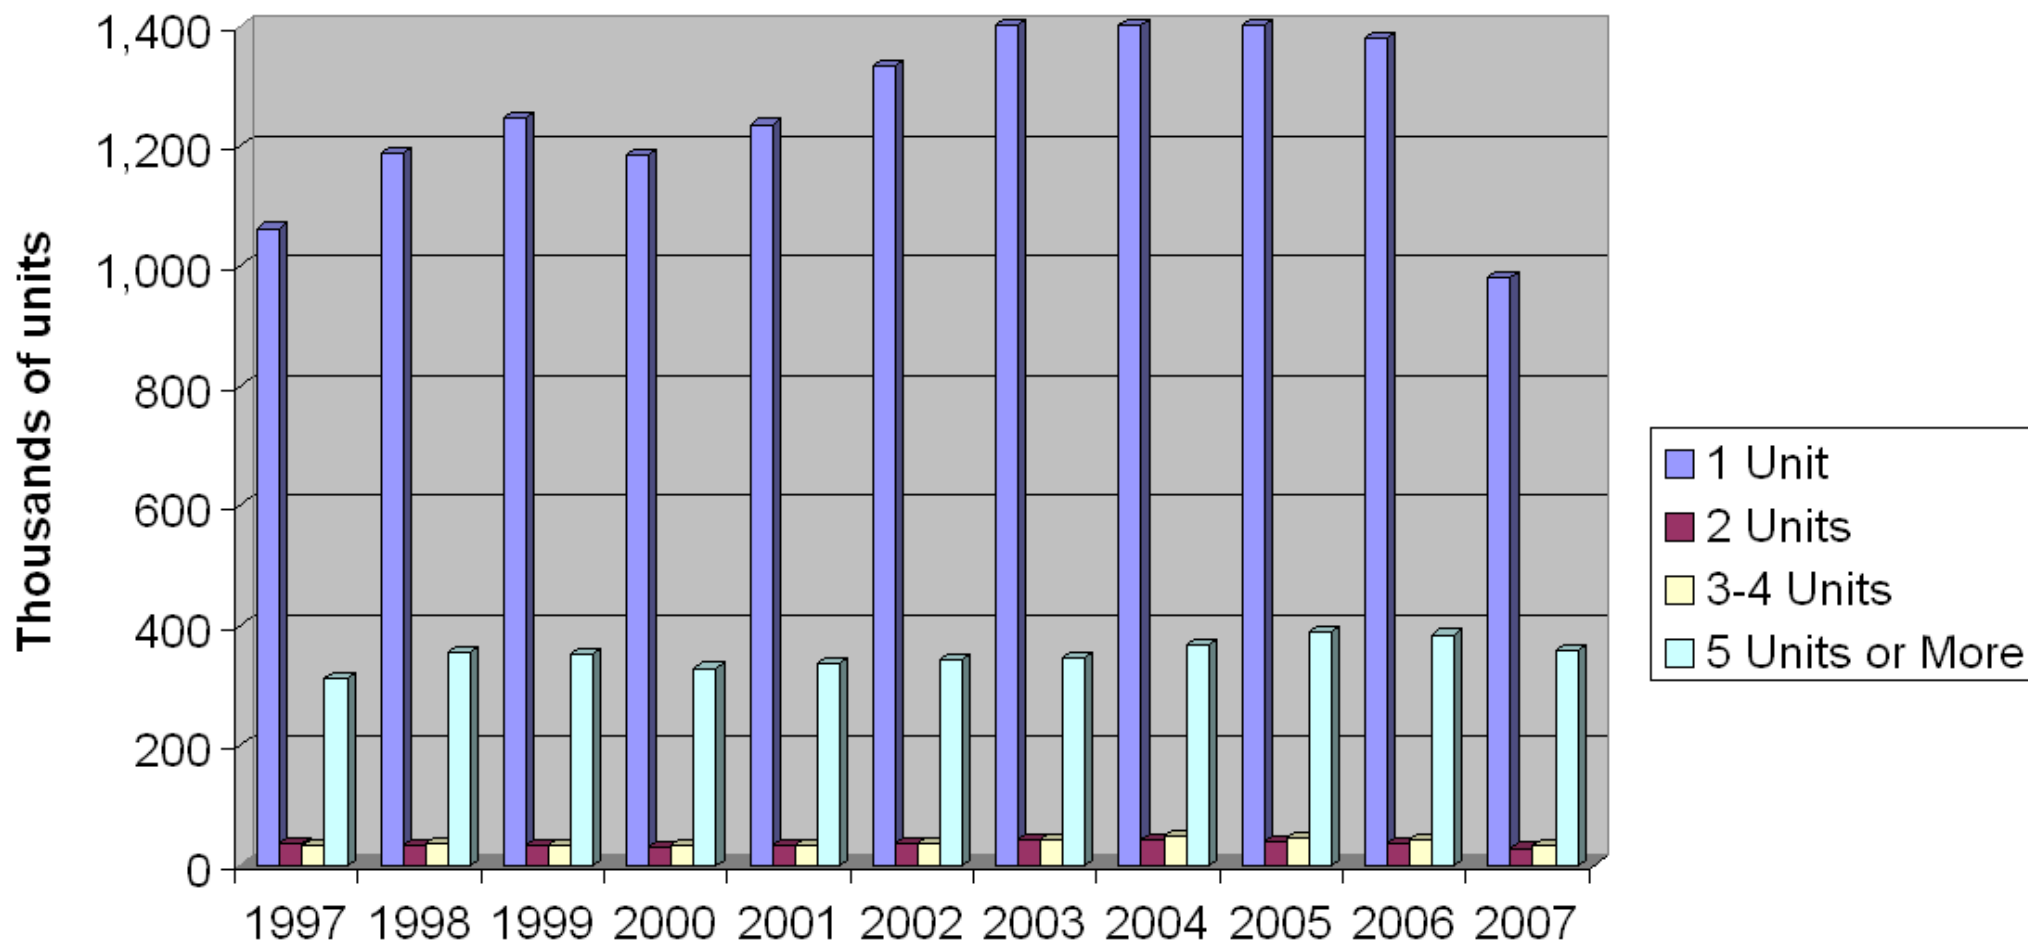

New Privately-Owned Housing Units by Structure: 1997-2007

Note: 19K Universe 1994-2003; 20K Universe 2004 - Present