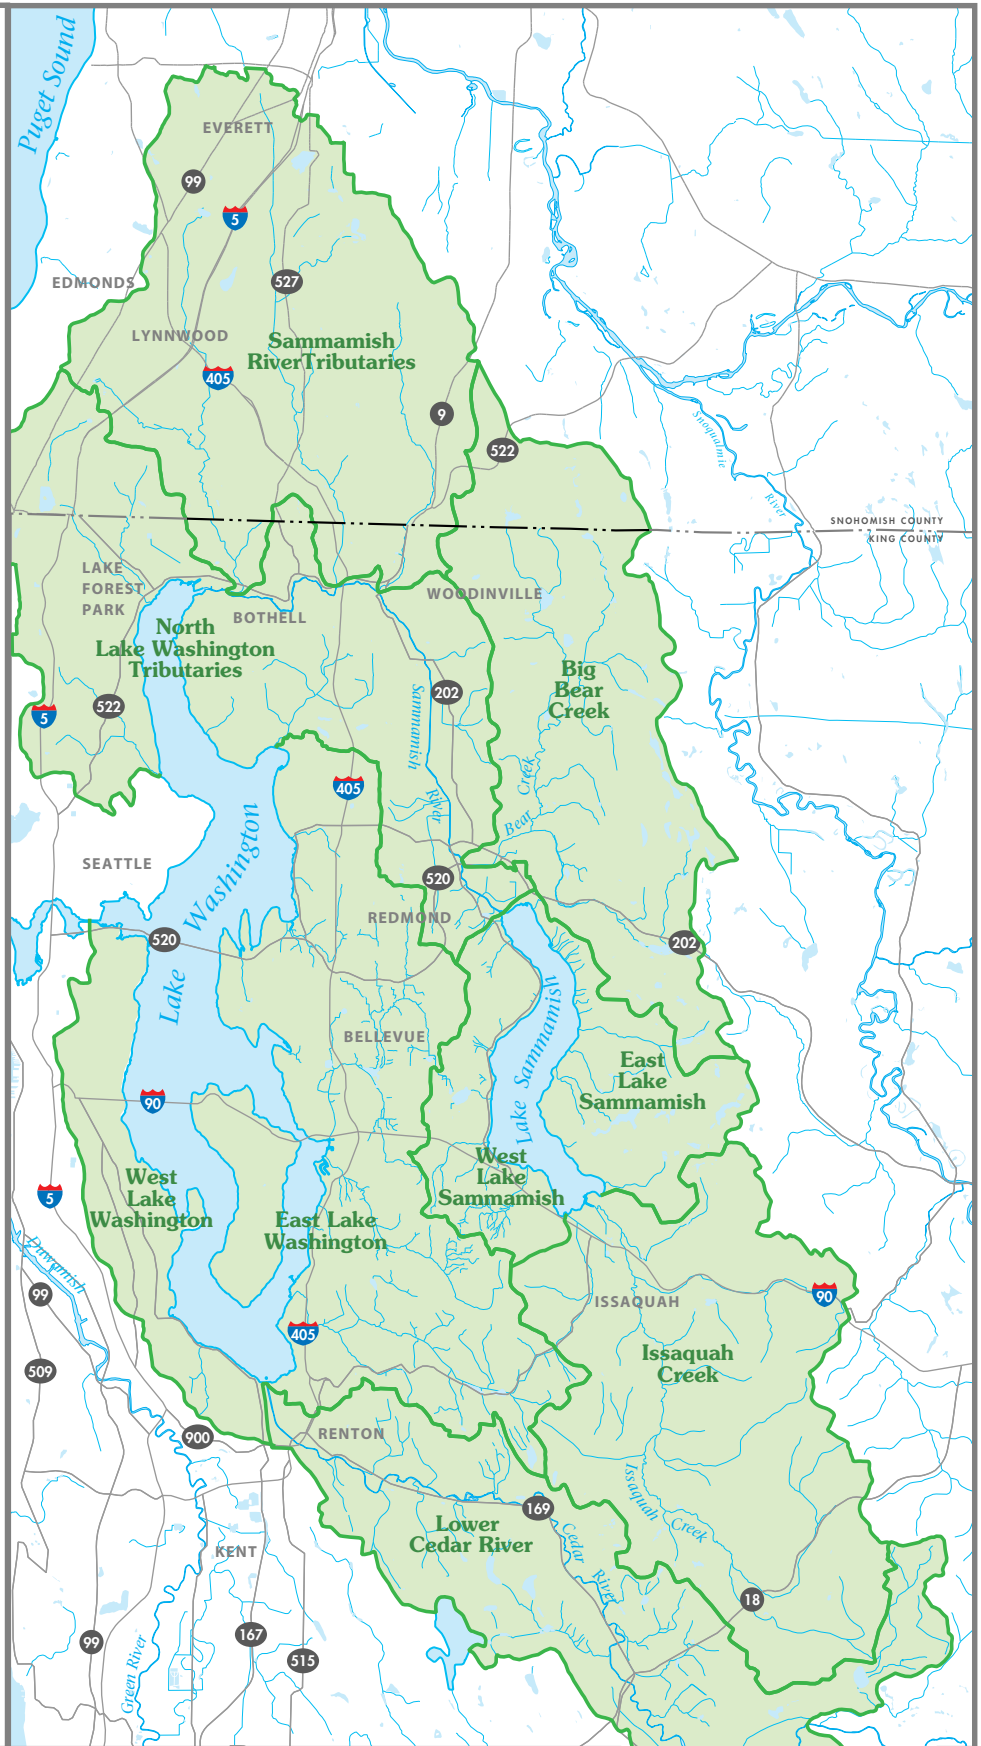

Legend

-  Surveyed Basin
-  Major Road
-  Stream
-  Lake

Produced in cooperation with
 Bellevue Stream Team
 City of Kirkland
 City of Renton
 City of Woodinville
 City of Seattle
 Snohomish County Surface
 Water Management
 Washington State Department of
 Fish and Wildlife
 The Muckleshoot Indian Tribe Fisheries
 Department

Map designed and produced by the
 GIS & Visual Communication Unit,
 Water and Land Resources Division.

File Name: 0012SurveyedBasins.ai WC

LAKE WASHINGTON BASINS SURVEYED

1998 and 1999 Volunteer Salmon Watcher Program