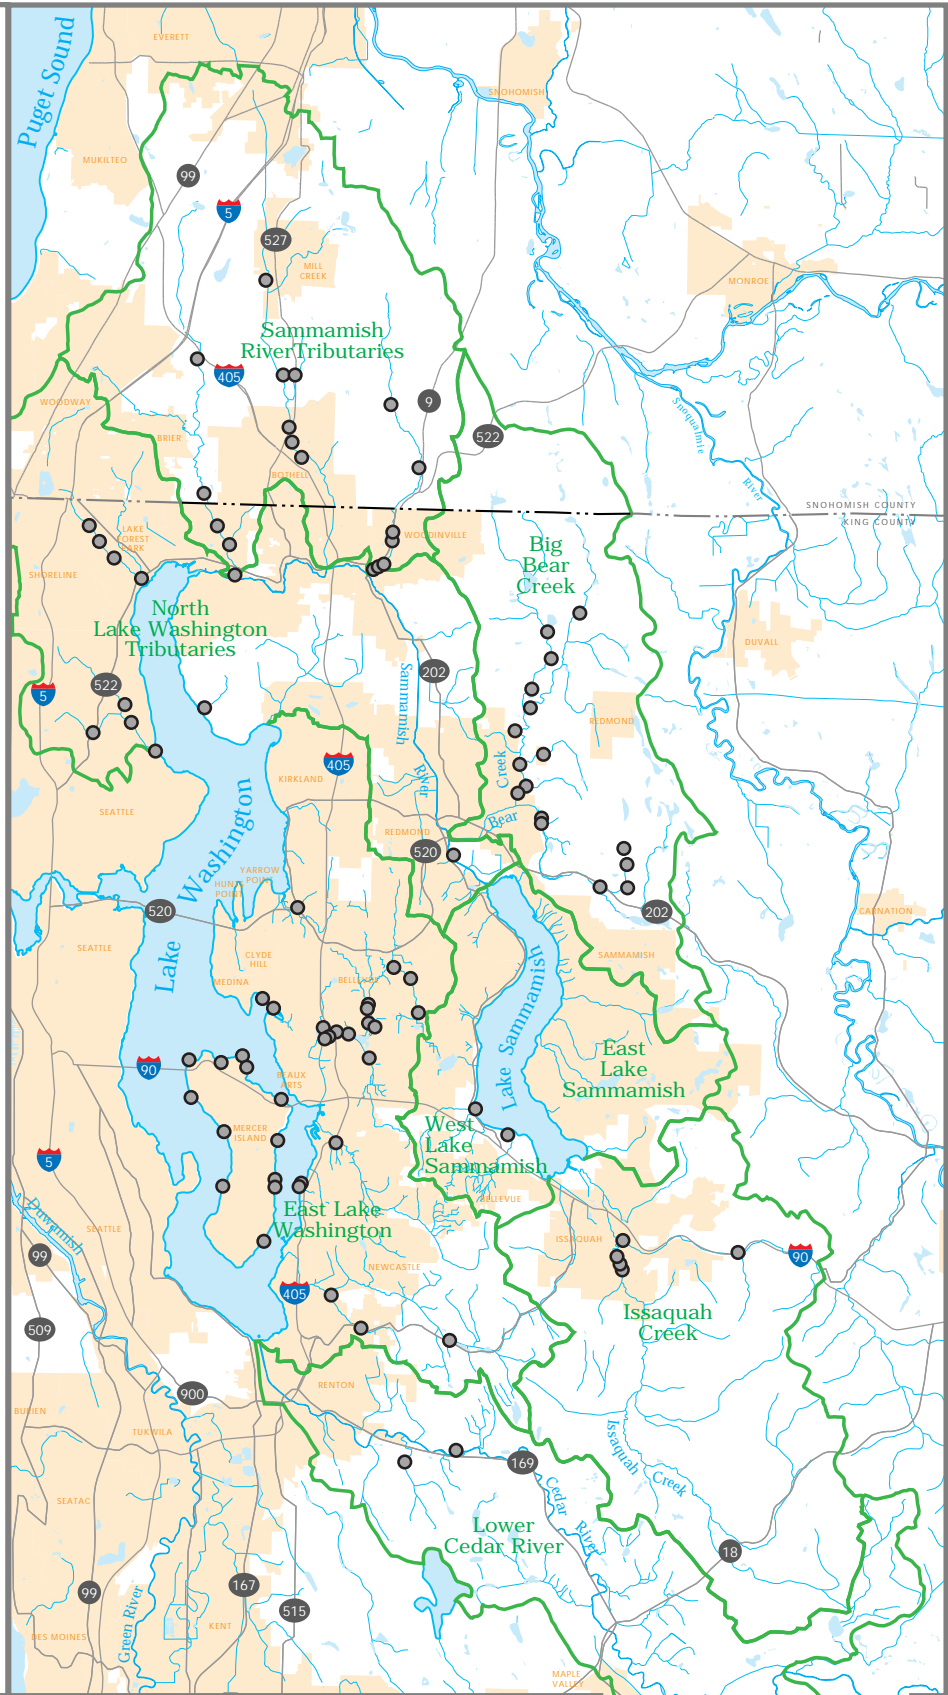

Legend

- Survey Site
- ▭ Surveyed Basin
- Major Road
- ~ Stream
- Lake
- Incorporated Area

Produced in cooperation with
 Bellevue Stream Team
 City of Mercer Island
 The Muckleshoot Indian Tribe Fisheries
 Department
 City of Seattle
 Snohomish County Surface
 Water Management
 Washington State Department of
 Fish and Wildlife

0 2 4 Miles

Map designed and produced by the
 GIS & Visual Communications Unit,
 Water and Land Resources Division.

File Name: 0003SurveySites.ai WC

SURVEY SITES IN THE LAKE WASHINGTON BASINS

1997 Volunteer Salmon Watcher Program