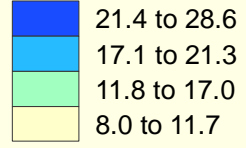

Percent of Children Ages 5 to 17 in Families in Poverty: 2005

Percent in poverty by state

Percent in poverty by county

U.S. percent 17.0

Source: U.S. Census Bureau, Small Area Income and Poverty Estimates (SAIPE) Program, Jan. 2008.