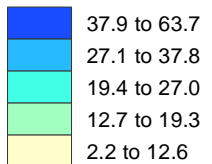

Percent of Children Ages 5 to 17 in Families in Poverty: 2005

Percent in poverty by state

Percent in poverty by county

U.S. percent 17.0

Source: U.S. Census Bureau, Small Area Income and Poverty Estimates (SAIPE) Program, Jan. 2008.