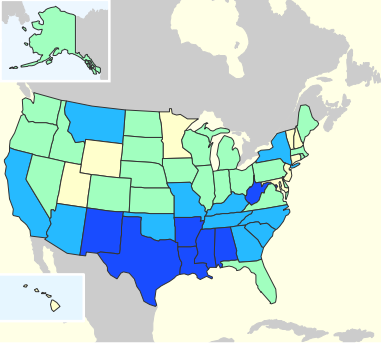

Percent of Children Ages 5 to 17 in Families in Poverty: 2005

Percent in poverty by state

Percent in poverty by county

U.S. percent 17.0

Source: U.S. Census Bureau, Small Area Income and Poverty Estimates (SAIPE) Program, Jan. 2008.