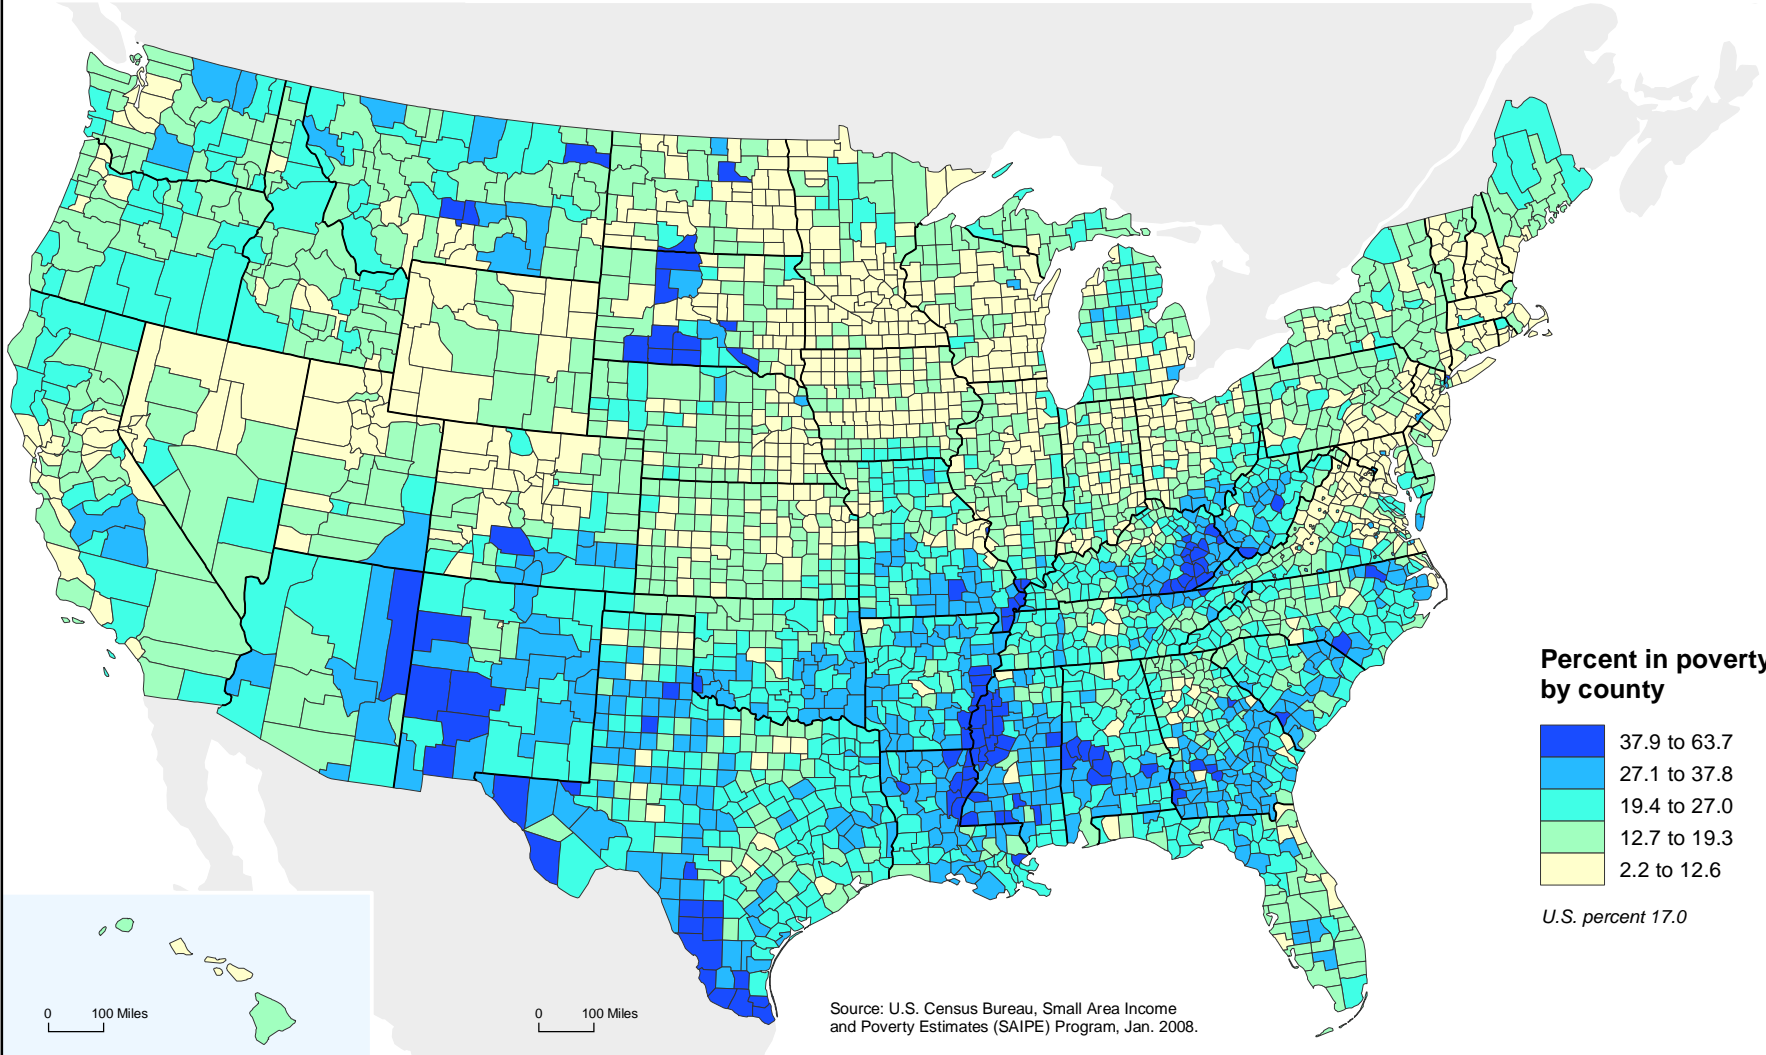

Percent of Children Ages 5 to 17 in Families in Poverty: 2005

Percent in poverty by state

Percent in poverty by county

U.S. percent 17.0

Source: U.S. Census Bureau, Small Area Income and Poverty Estimates (SAIPE) Program, Jan. 2008.