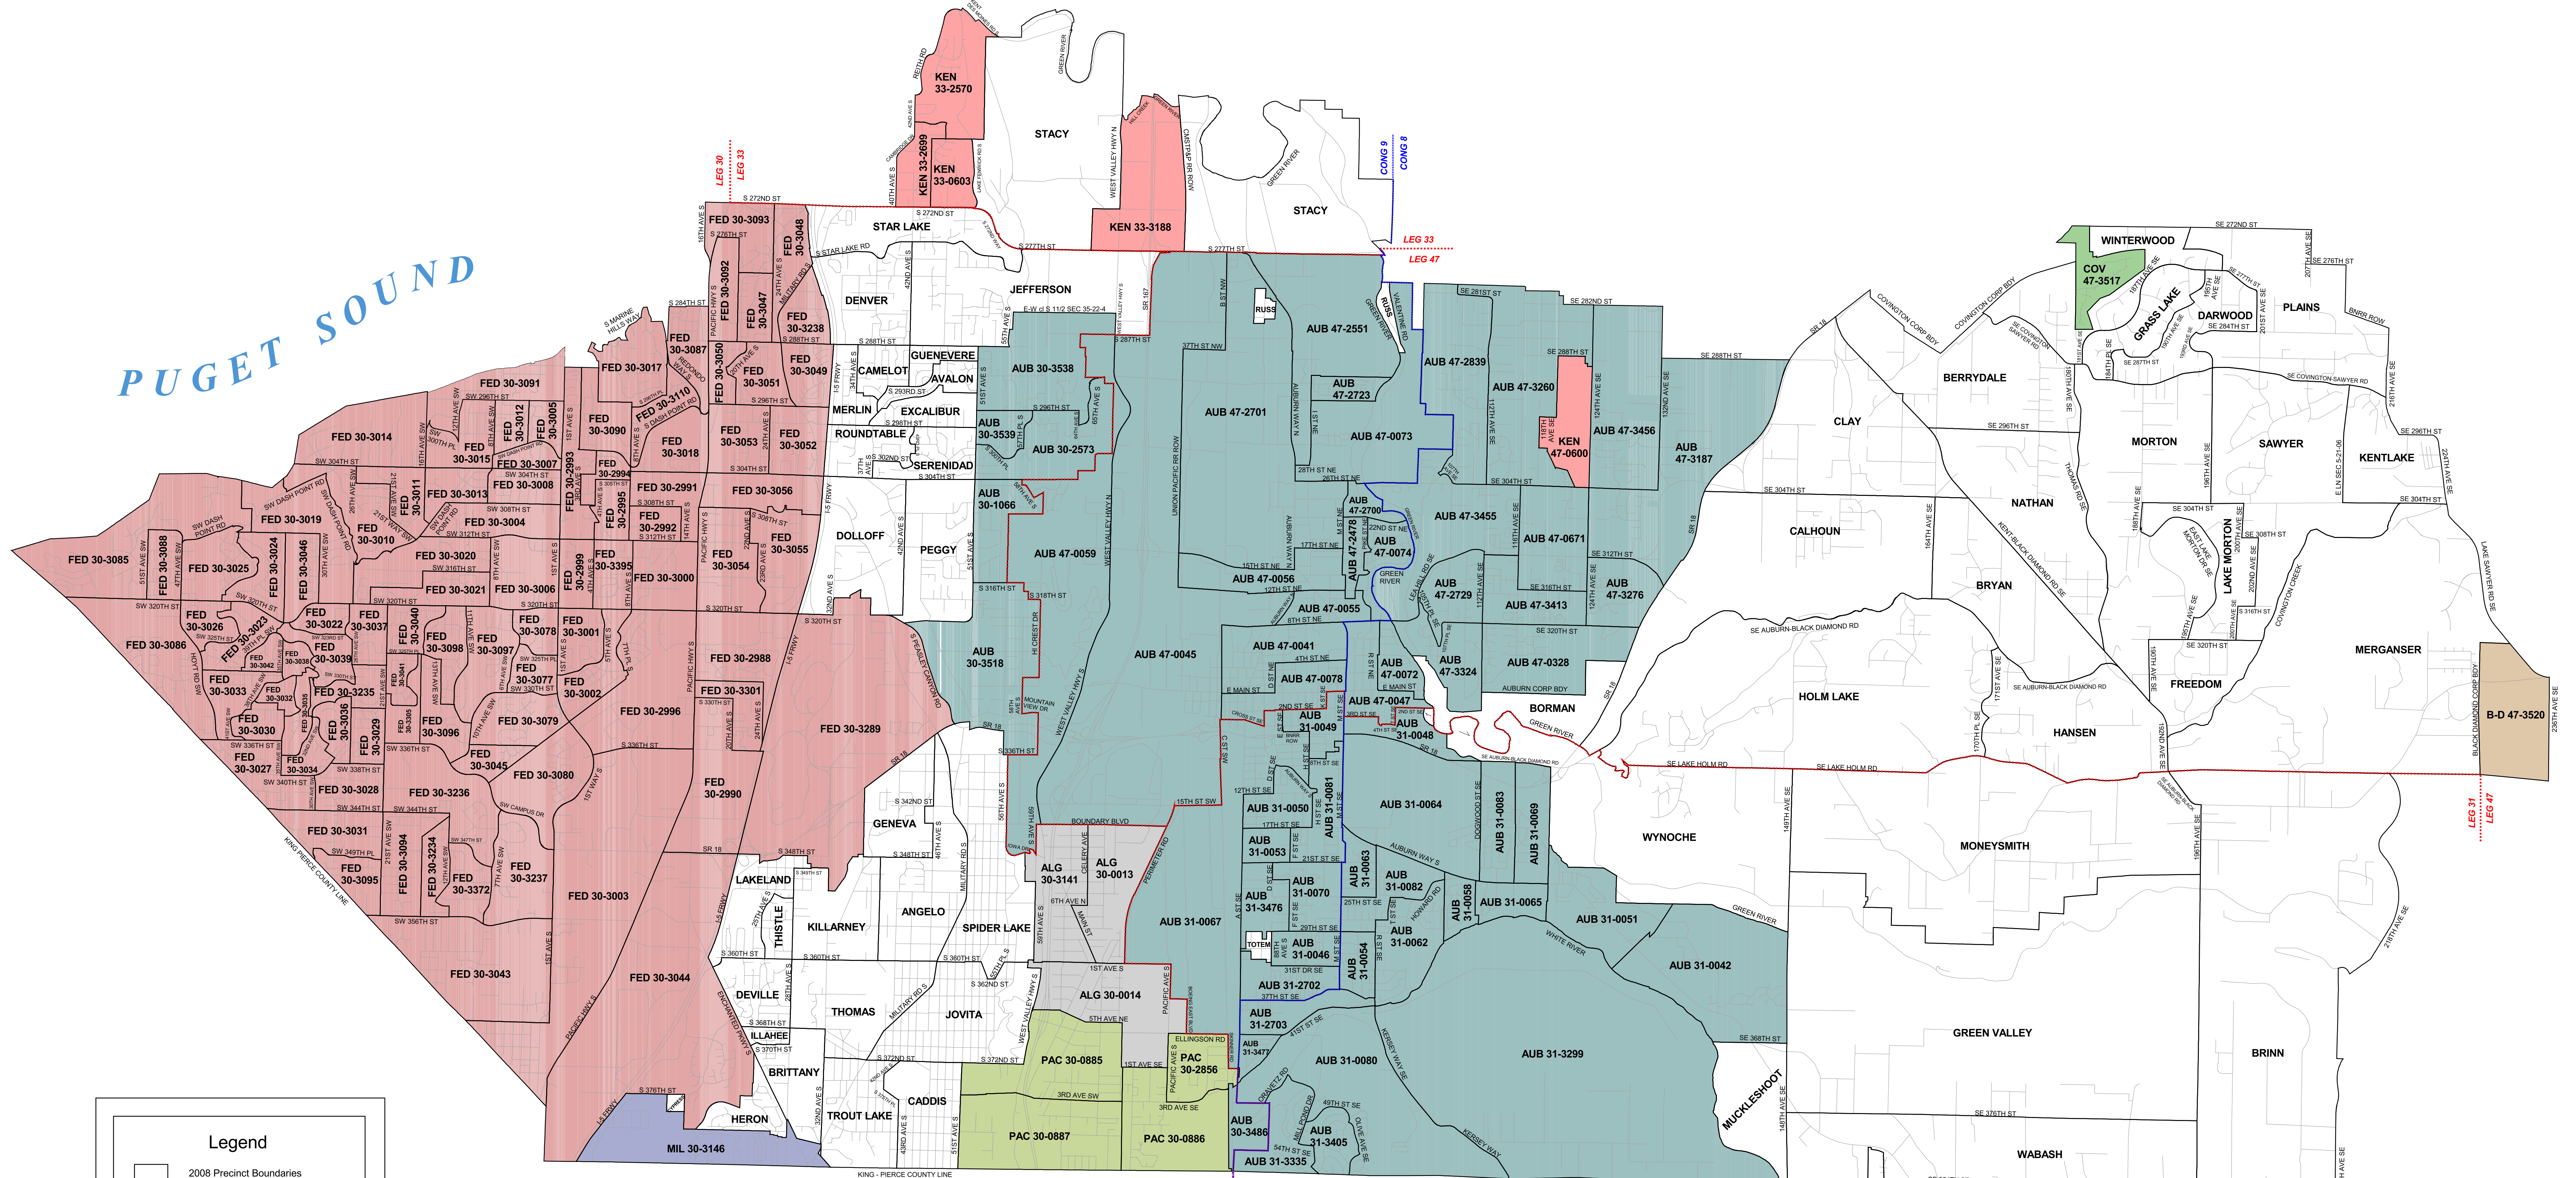

PUGET SOUND