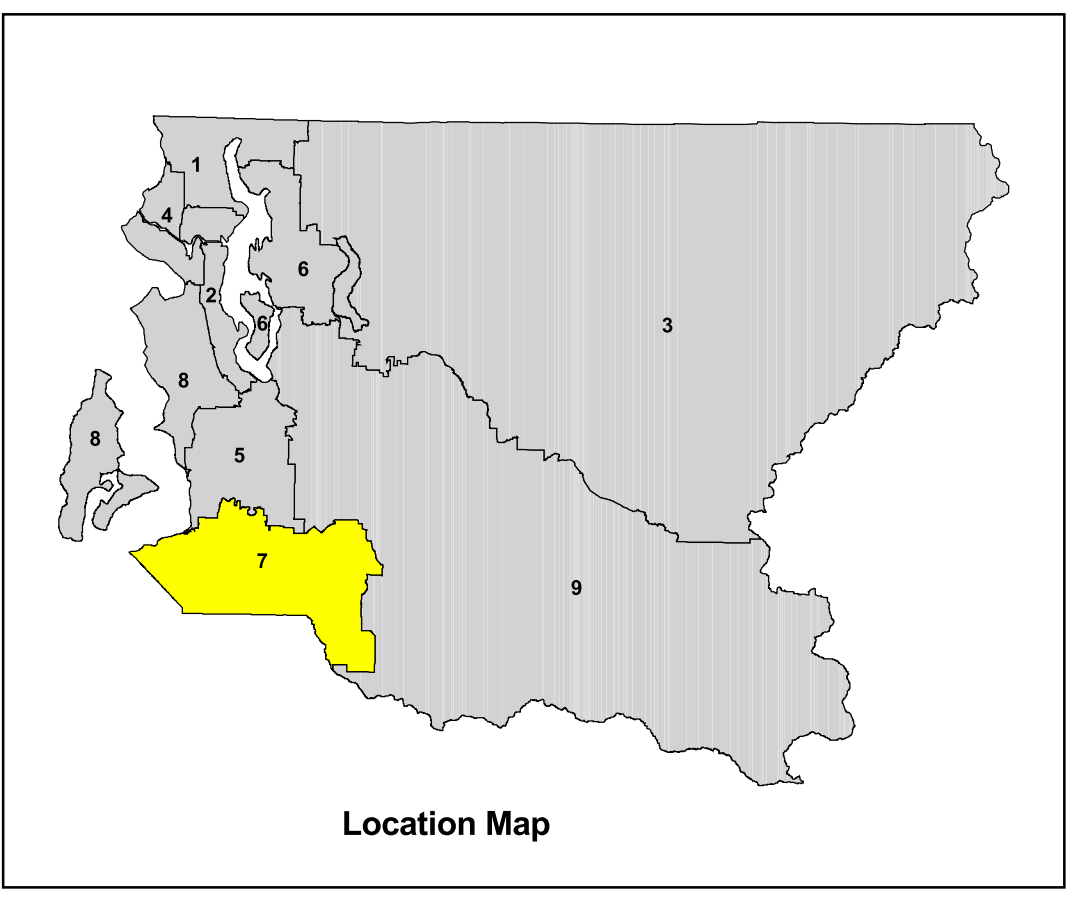

King County Council District 7