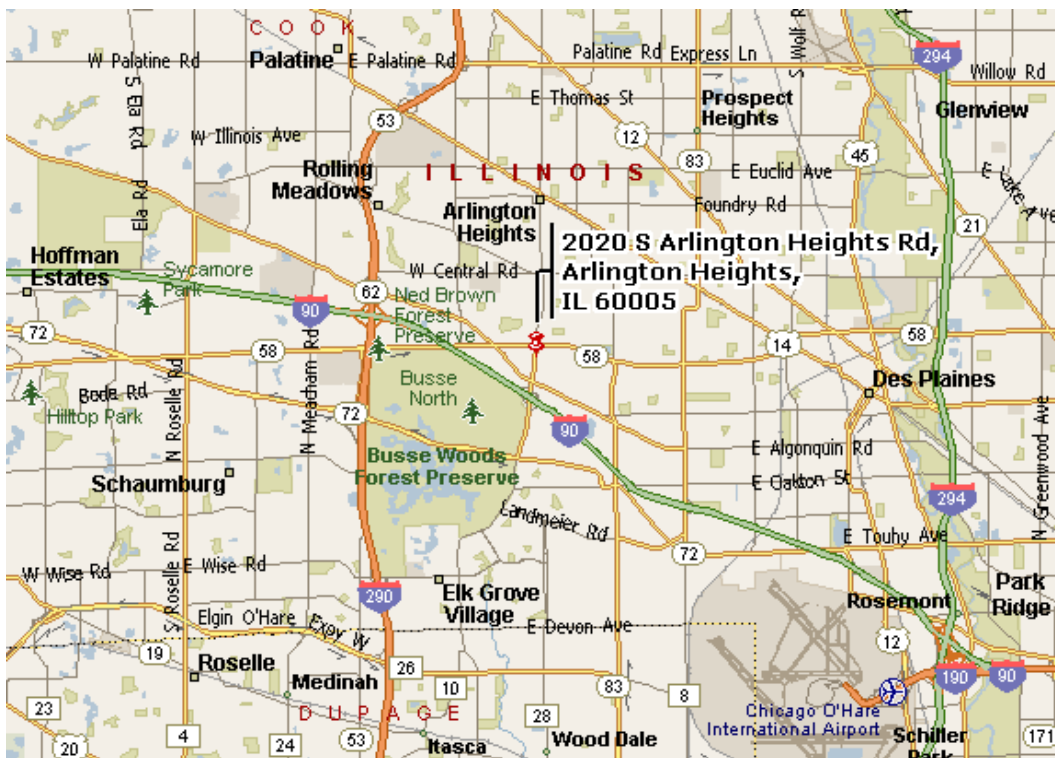

# OSHA Training Institute Map/Driving Directions

## From O'Hare Airport

Depart Airport on 190 (E), Go about one mile and exit on ramp to I-90 (W) Northwest Tollway toward Rockford, IL. Go approximately 5 miles to Arlington Heights Road. Exit and Turn Right (North) on to Arlington Heights Road. Go about ½ mile and turn left into the OSHA Office of Training and Education located at 2020 S. Arlington Heights Road.

## From the West

Take I-90 (E) to the Arlington Heights Road exit and Turn Left (North) on to Arlington Heights Road. Go about ½ mile and turn left into the OSHA Office of Training and Education located at 2020 S. Arlington Heights Road.

## From Downtown Chicago

Take I-90/I-94 (W) from the city (approximately 11 miles) I-90/I-94 split around Irving Park Road. Keep LEFT to stay on I-90 [Northwest Tollway] towards I-90 / I-294 N / Rockford / Milwaukee. Go approximately 9 miles to Arlington Heights Road. Exit and Turn Right (North) on to Arlington Heights Road. Go about ½ mile and turn left into the OSHA Office of Training and Education located at 2020 S. Arlington Heights Road.