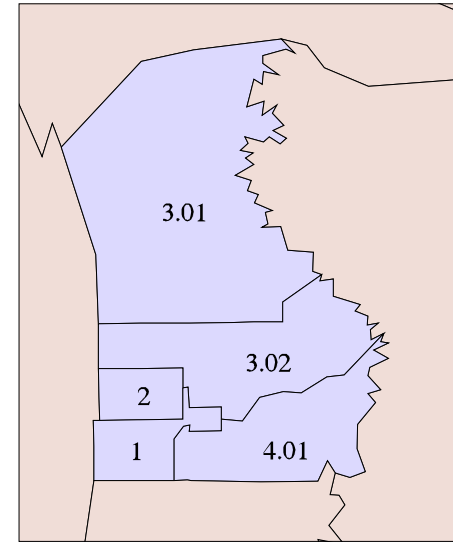

**1997 AMERICAN COMMUNITY SURVEY
OTERO COUNTY, NM
1990 CENSUS TRACTS**

Inset Map Scale

County Map Scale