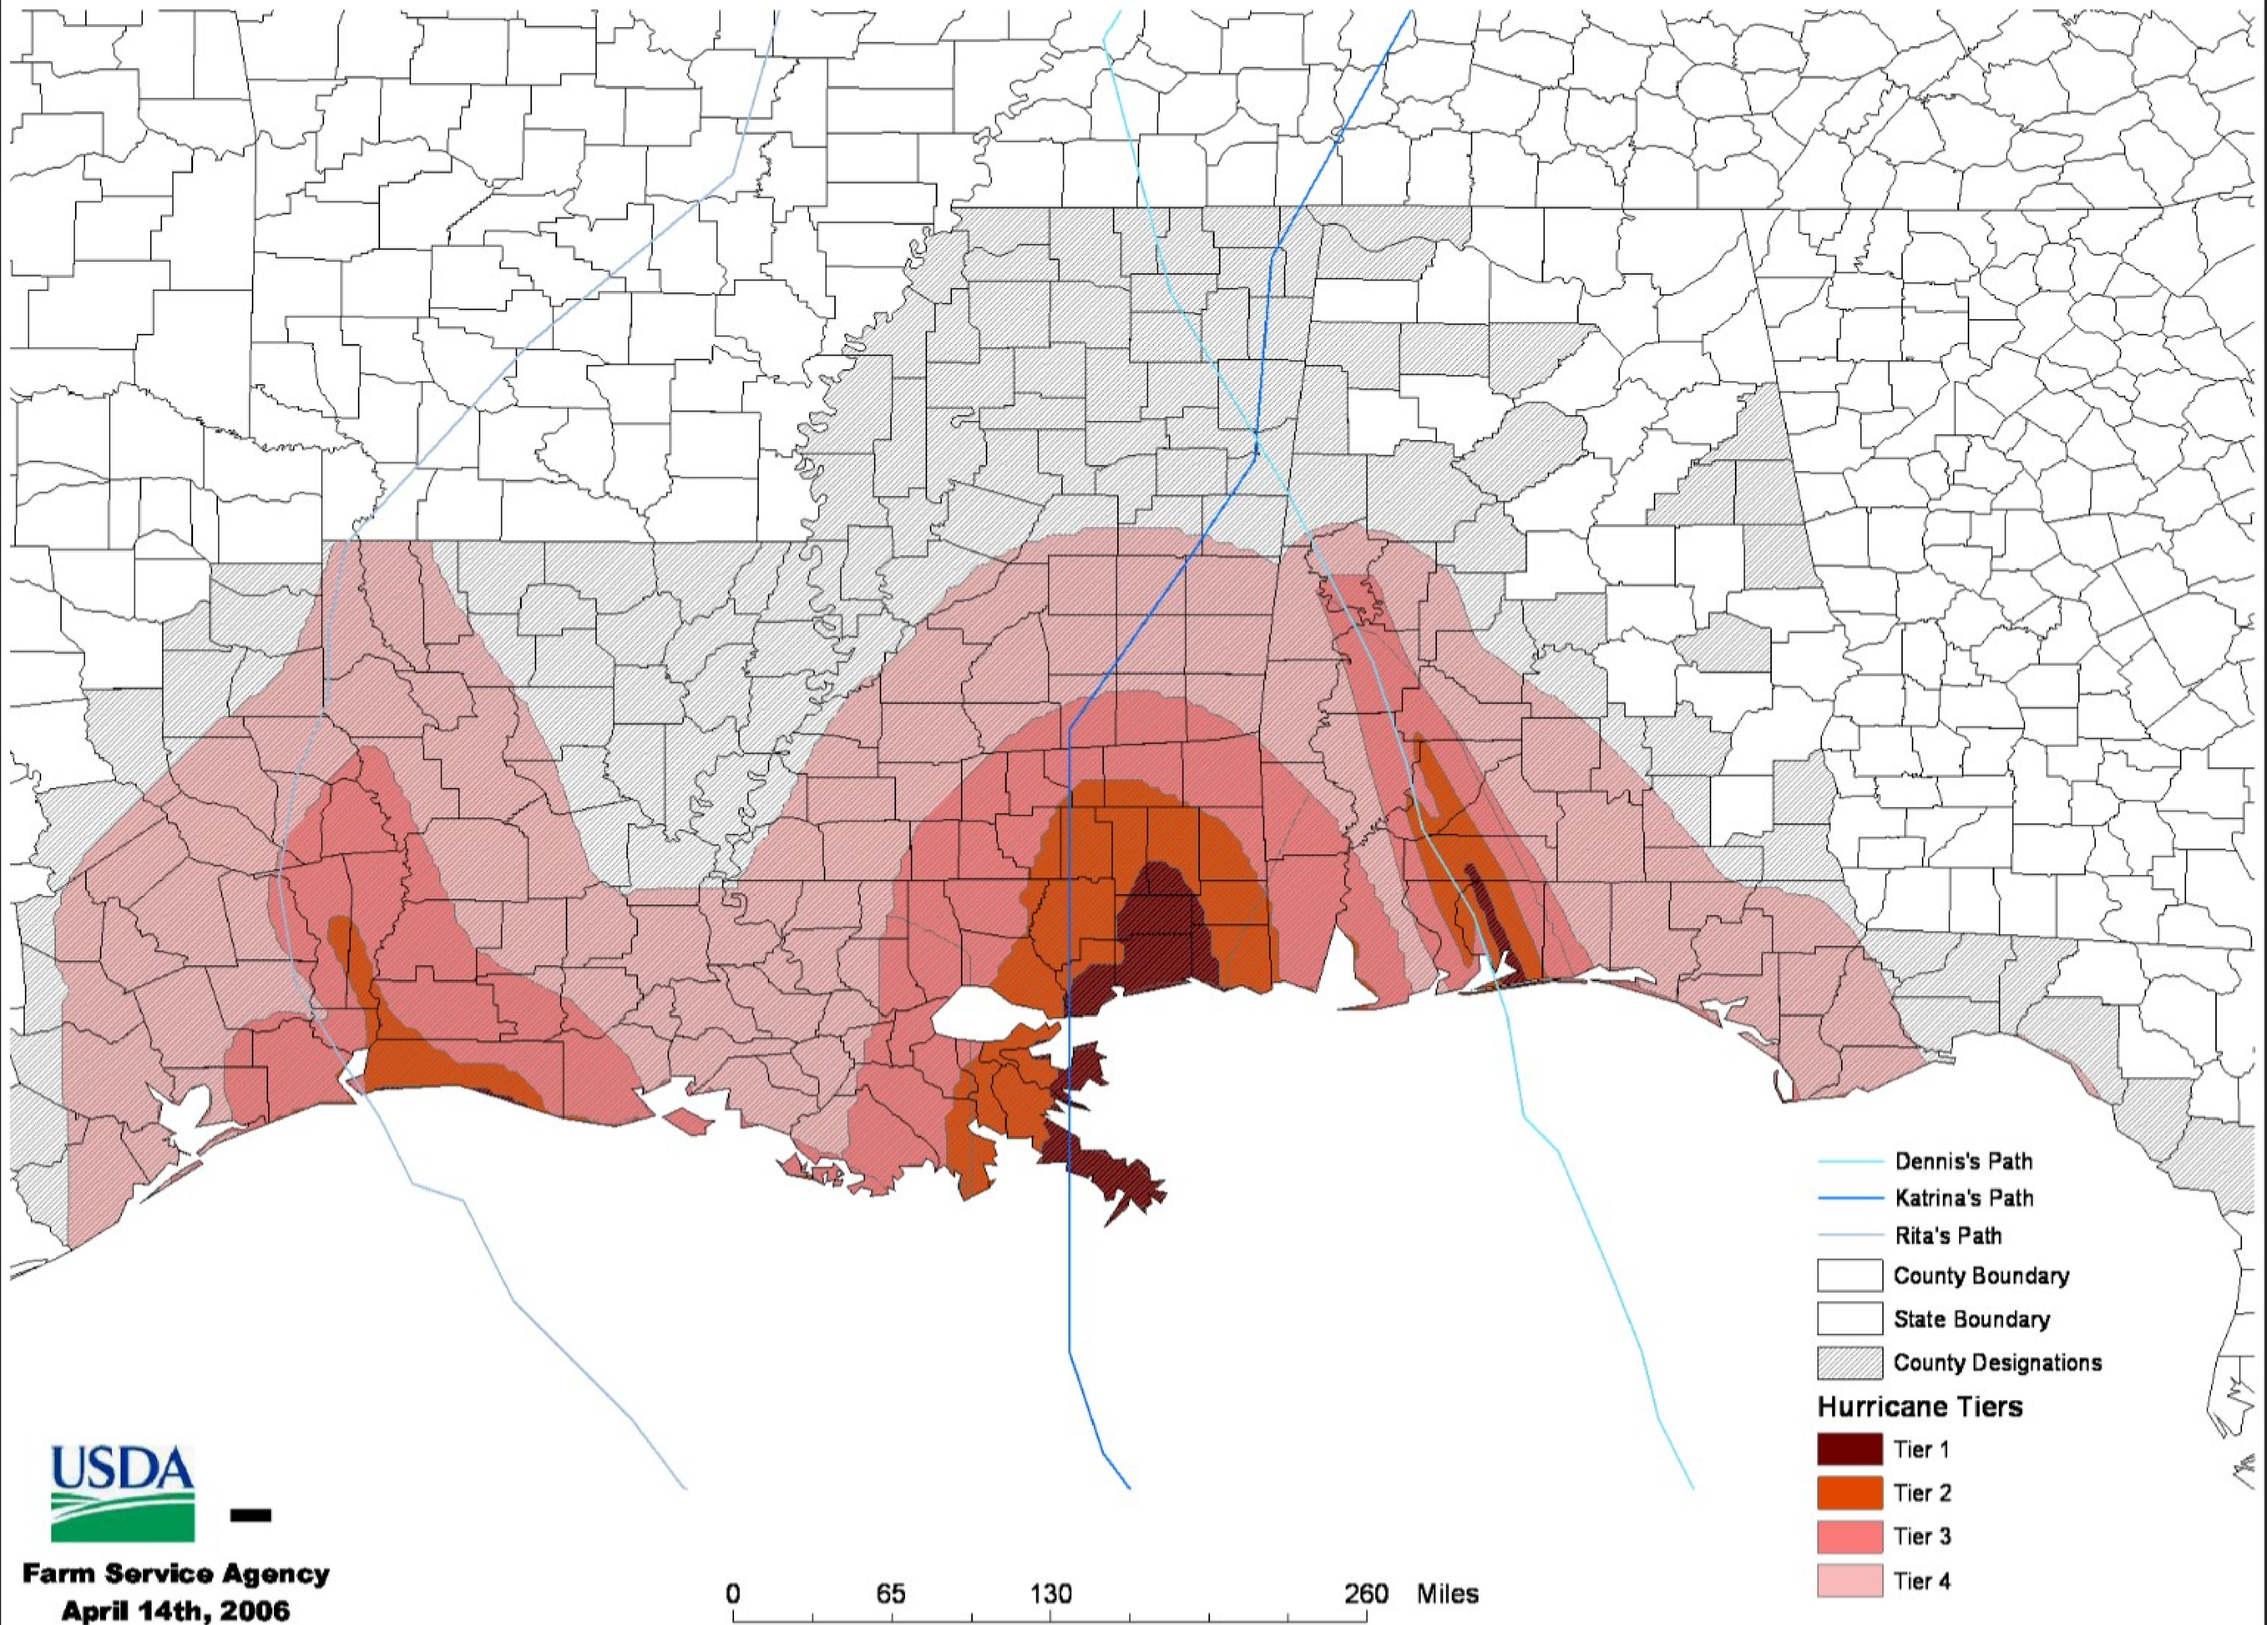

Florida Hurricanes 2005

- Katrina's Path
- Wilma's Path
- ▨ County Designations
- County Boundary
- State Boundary

Hurricane Tiers

- Tier 2
- Tier 3
- Tier 4

Gulf Coast Hurricanes 2005

- Dennis's Path
- Katrina's Path
- Rita's Path
- County Boundary
- State Boundary
- ▨ County Designations
- Hurricane Tiers**
- Tier 1
- Tier 2
- Tier 3
- Tier 4

Farm Service Agency
April 14th, 2006

0 65 130 260 Miles

North Carolina Hurricane 2005

- Ophelia's Path
- County Boundary
- State Boundary
- ▨ County Designations
- Hurricane Tiers**
- Tier 3
- Tier 4

Farm Service Agency
May 24th, 2006