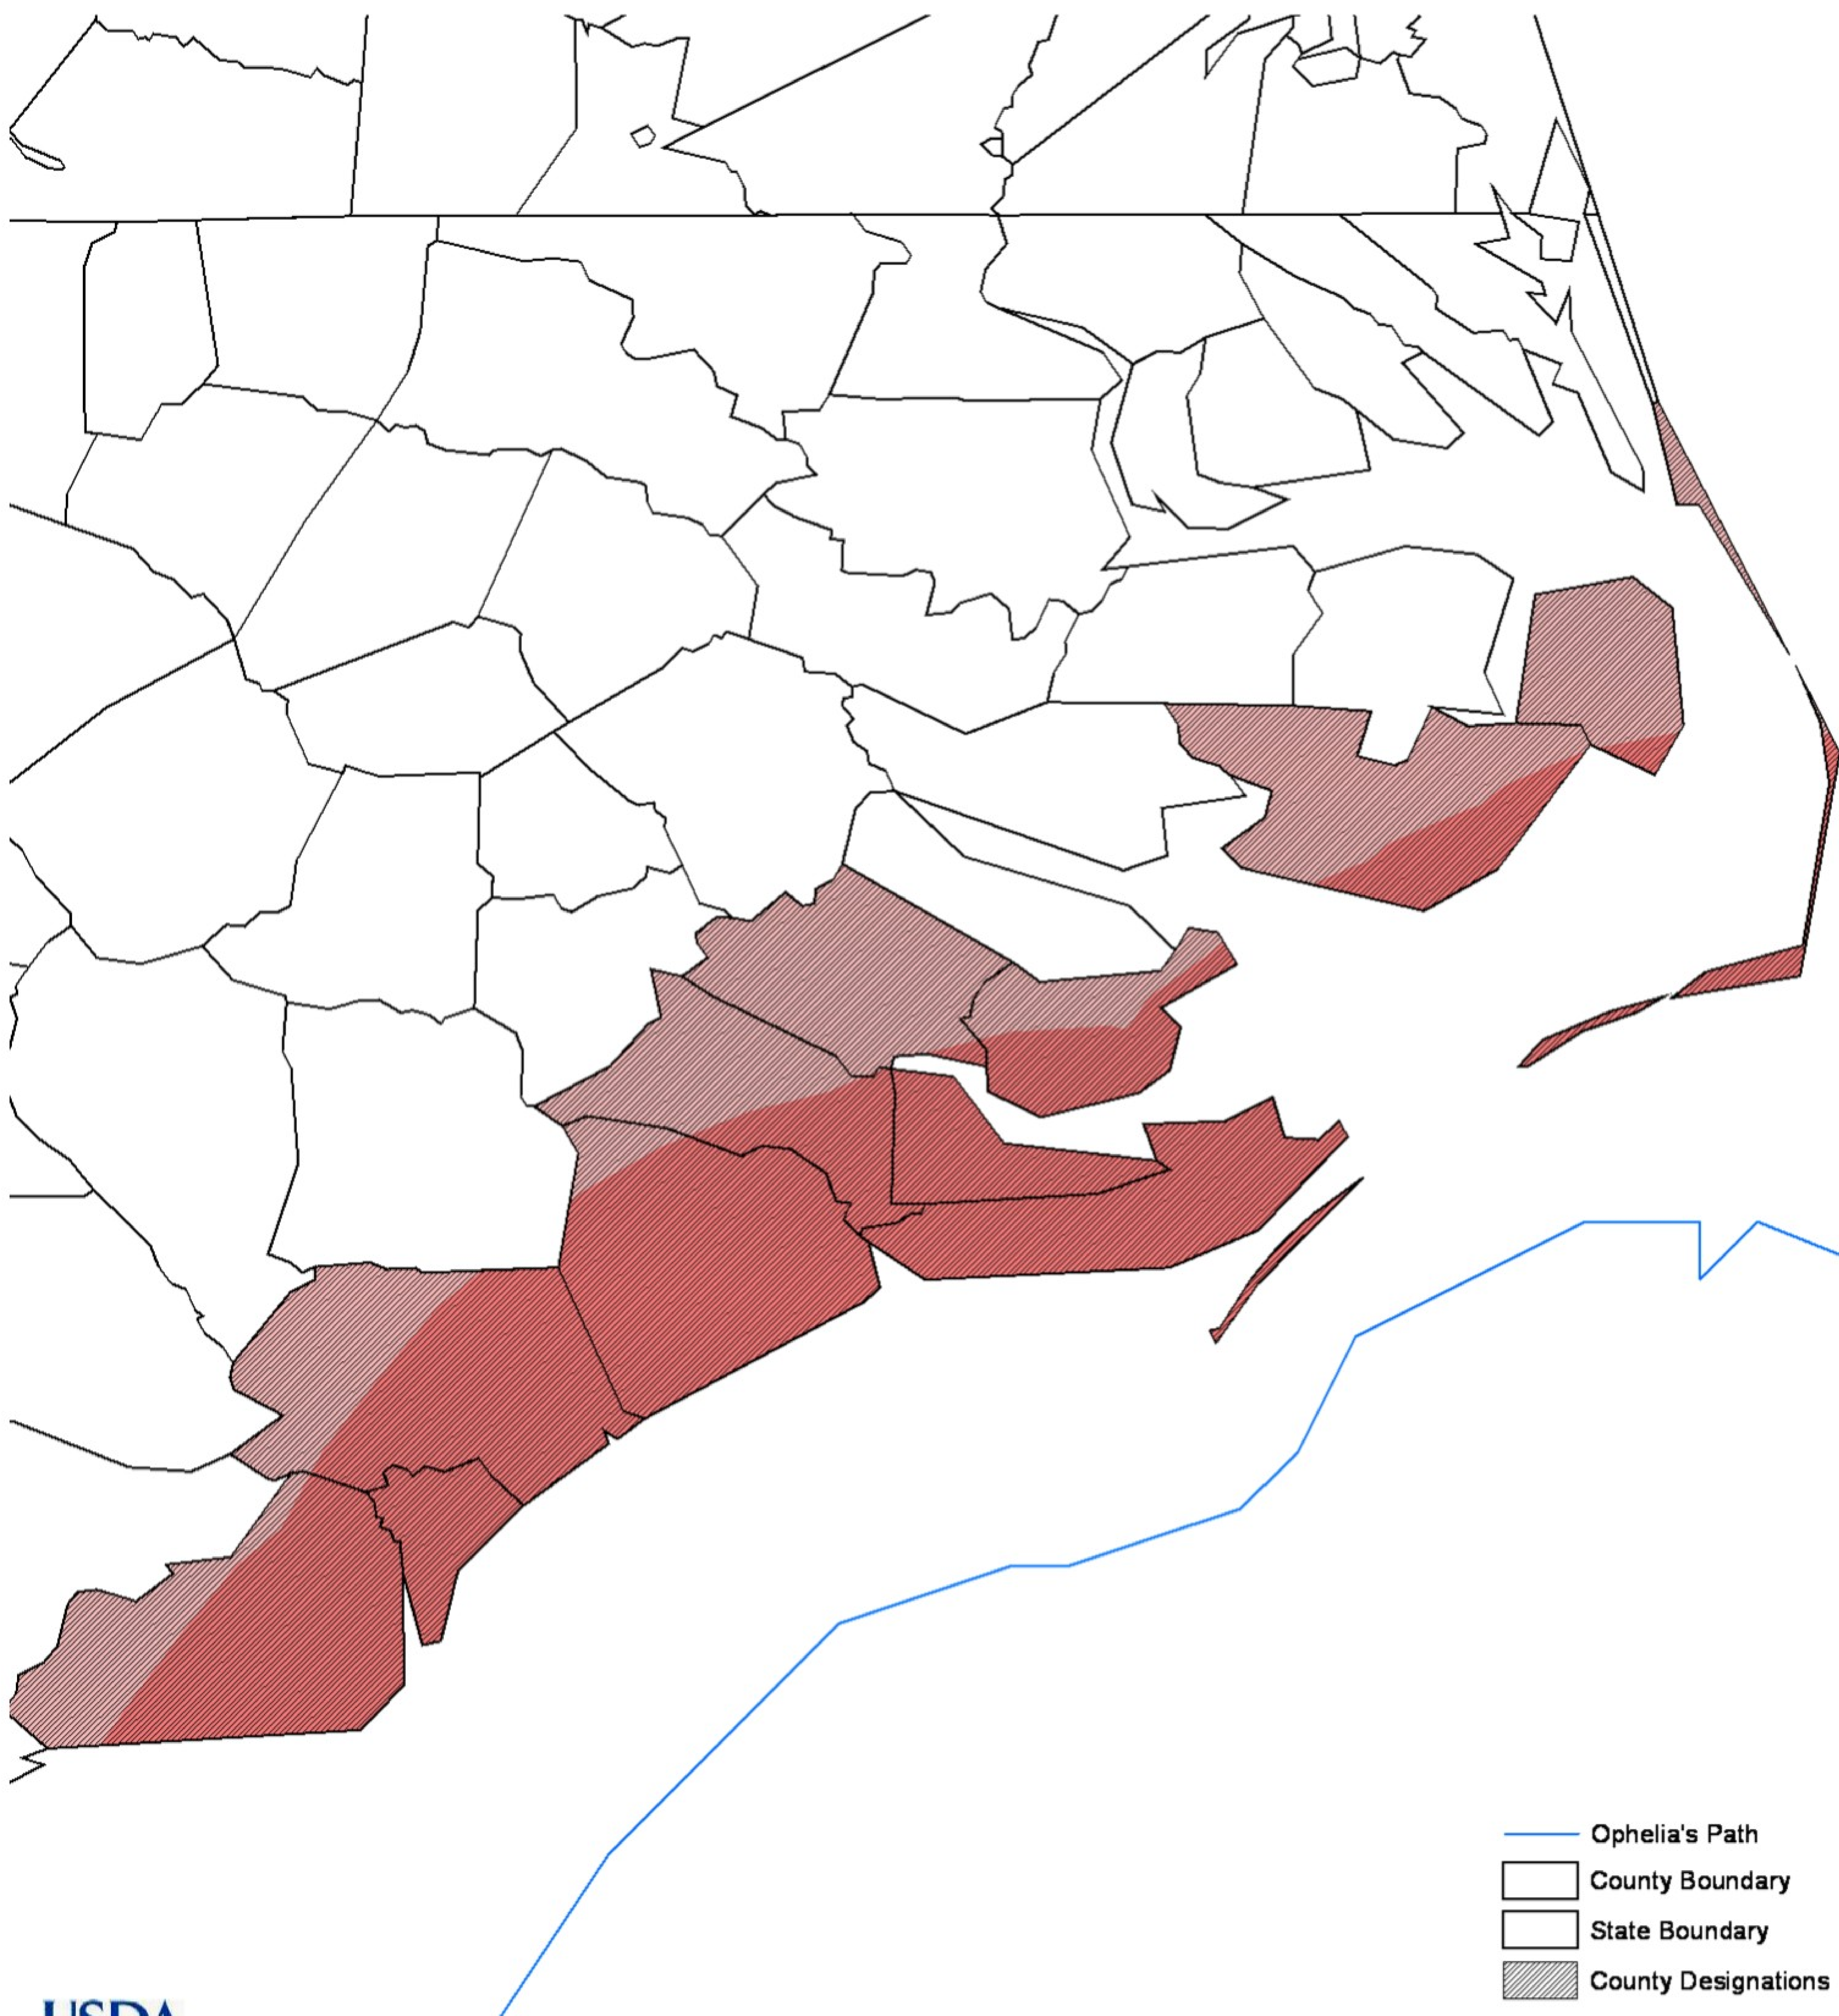

Florida Hurricanes 2005

- Katrina's Path
- Wilma's Path
- ▨ County Designations
- County Boundary
- State Boundary

Hurricane Tiers

- Tier 2
- Tier 3
- Tier 4

Gulf Coast Hurricanes 2005

- Dennis's Path
- Katrina's Path
- Rita's Path
- County Boundary
- State Boundary
- ▨ County Designations
- Hurricane Tiers**
- Tier 1
- Tier 2
- Tier 3
- Tier 4

Farm Service Agency
April 14th, 2006

0 65 130 260 Miles

North Carolina Hurricane 2005

- Ophelia's Path
- County Boundary
- State Boundary
- ▨ County Designations
- Hurricane Tiers**
- Tier 3
- Tier 4

Farm Service Agency
May 24th, 2006

0 25 50 100 Miles