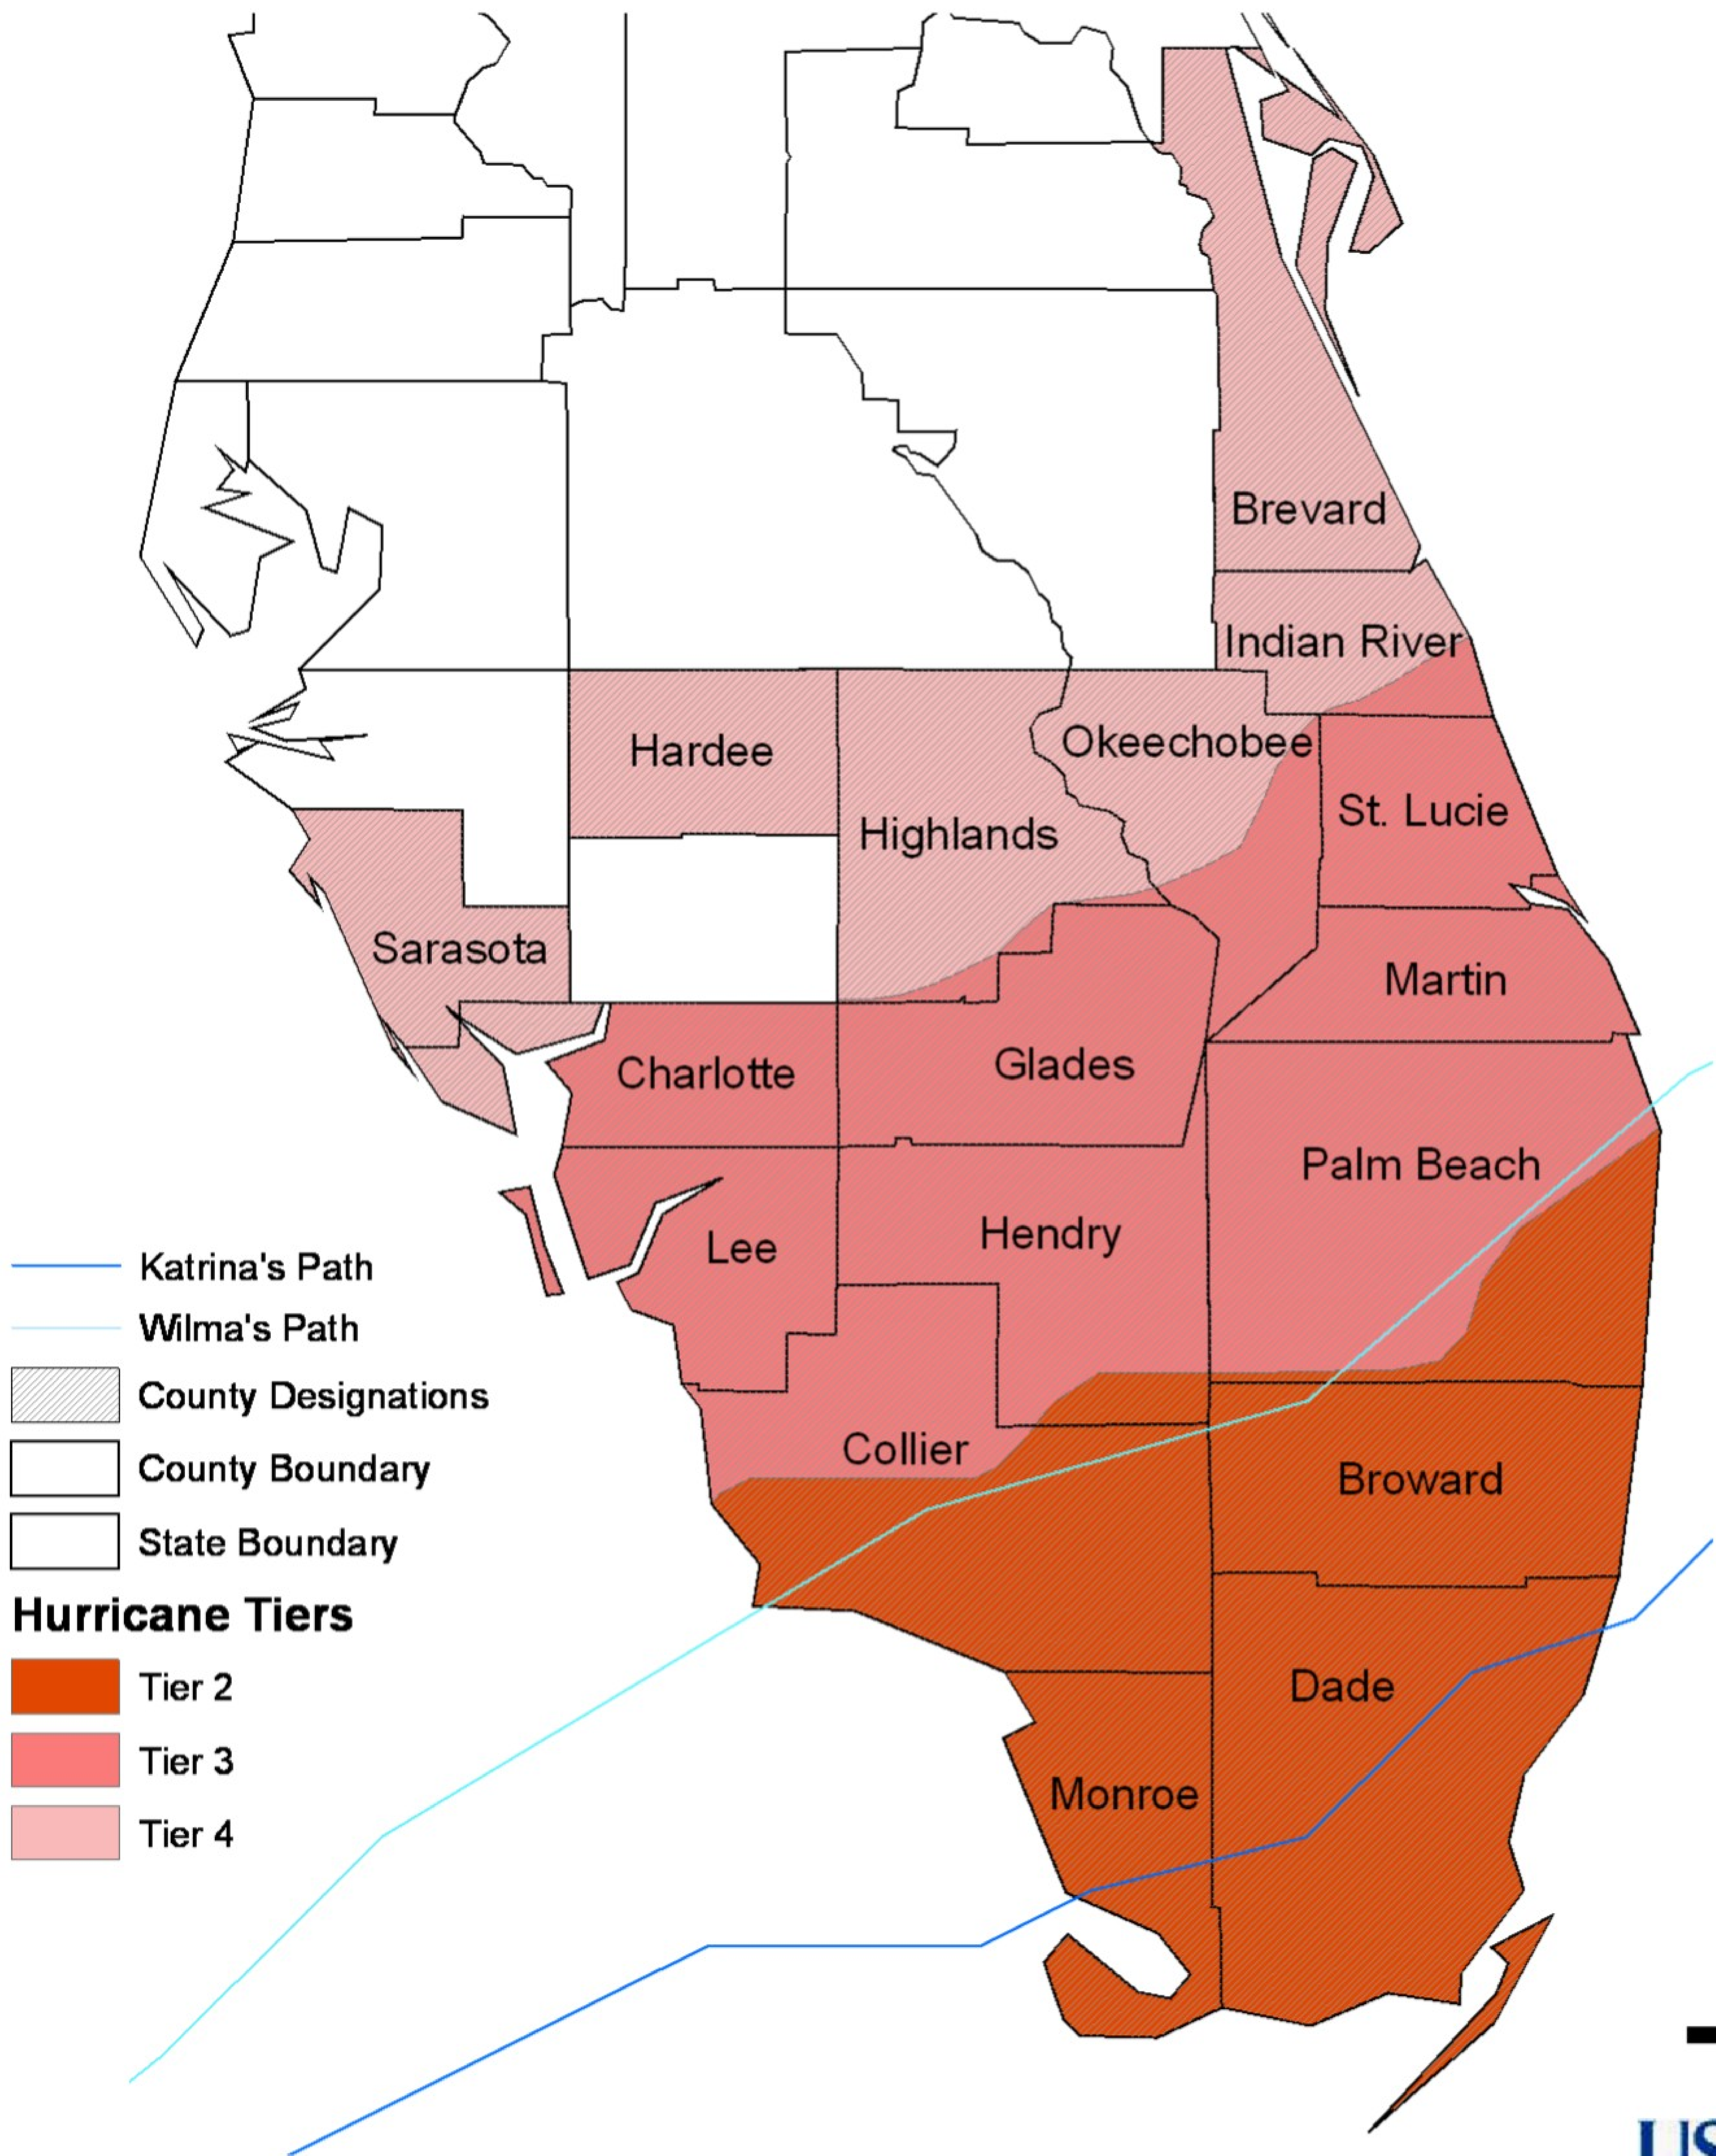

Florida Hurricanes 2005

- Katrina's Path
- Wilma's Path
- ▨ County Designations
- County Boundary
- State Boundary

Hurricane Tiers

- Tier 2
- Tier 3
- Tier 4

Gulf Coast Hurricanes 2005

- Dennis's Path
- Katrina's Path
- Rita's Path
- County Boundary
- State Boundary
- ▨ County Designations
- Hurricane Tiers**
- Tier 1
- Tier 2
- Tier 3
- Tier 4

Farm Service Agency
April 14th, 2006

0 65 130 260 Miles

North Carolina Hurricane 2005

- Ophelia's Path
- County Boundary
- State Boundary
- ▨ County Designations
- Hurricane Tiers**
- Tier 3
- Tier 4

Farm Service Agency
May 24th, 2006

0 25 50 100 Miles