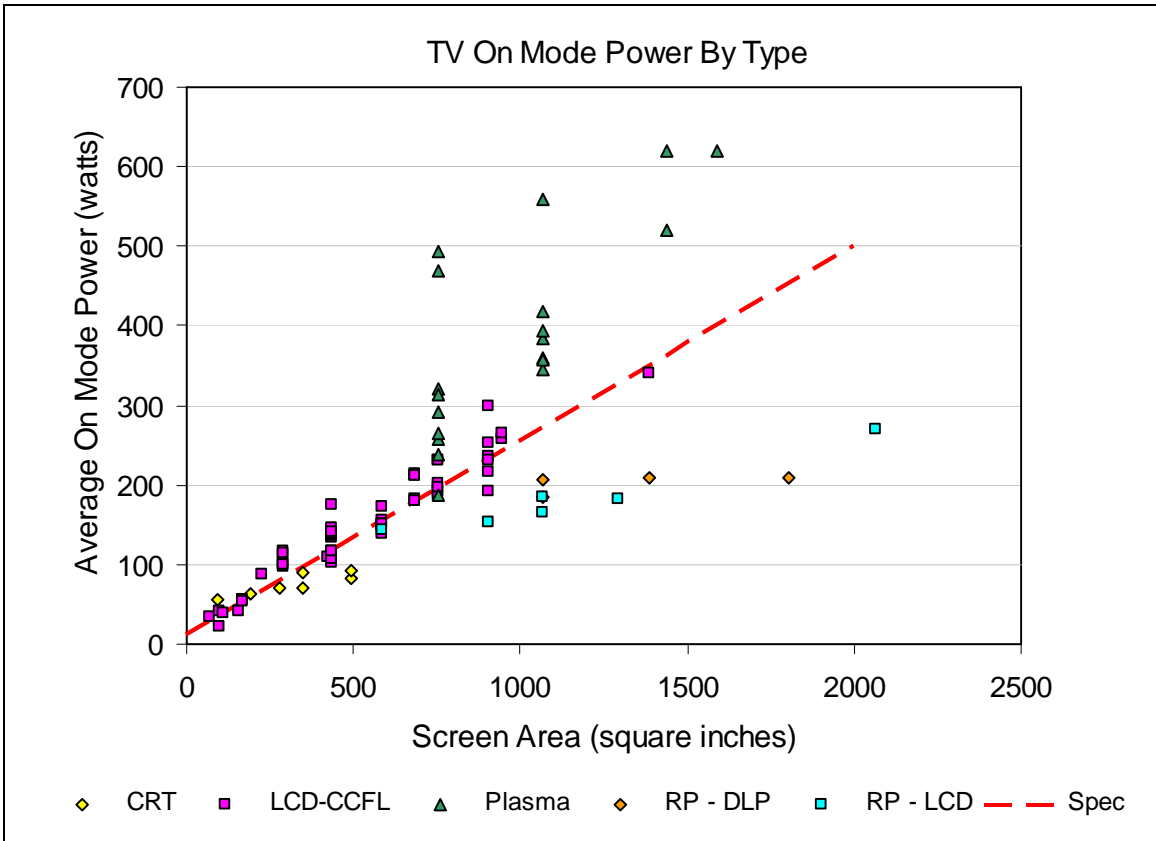

Charts Showing EPA's TV Data-set for the Draft 1 Version 3.0 ENERGY STAR® TV Products Specification

NOTE: The above charts include only one data point per model, i.e., where manufacturers provided data for multiple factory pre-set picture settings, EPA has only included measurements made at the factory default, as shipped, picture setting.