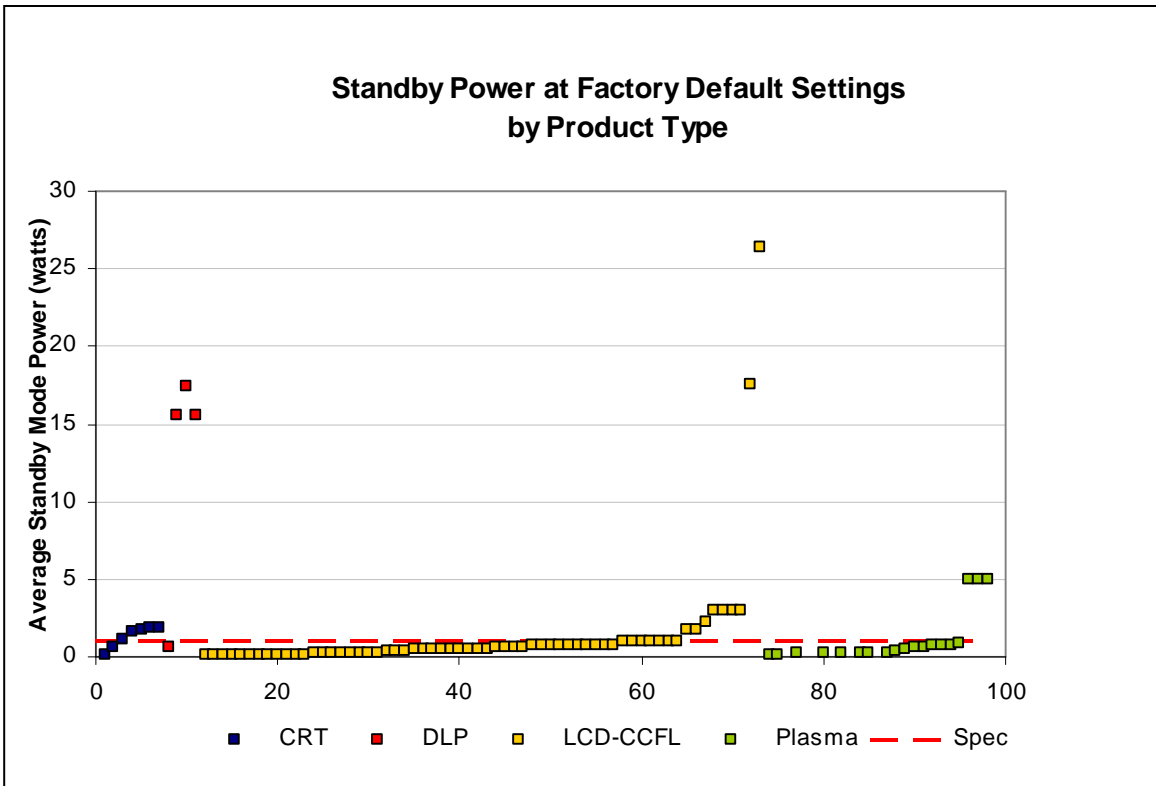

Charts Showing EPA's TV Data-set for the Draft 1 Version 3.0 ENERGY STAR® TV Products Specification

NOTE: The above charts include only one data point per model, i.e., where manufacturers provided data for multiple factory pre-set picture settings, EPA has only included measurements made at the factory default, as shipped, picture setting.