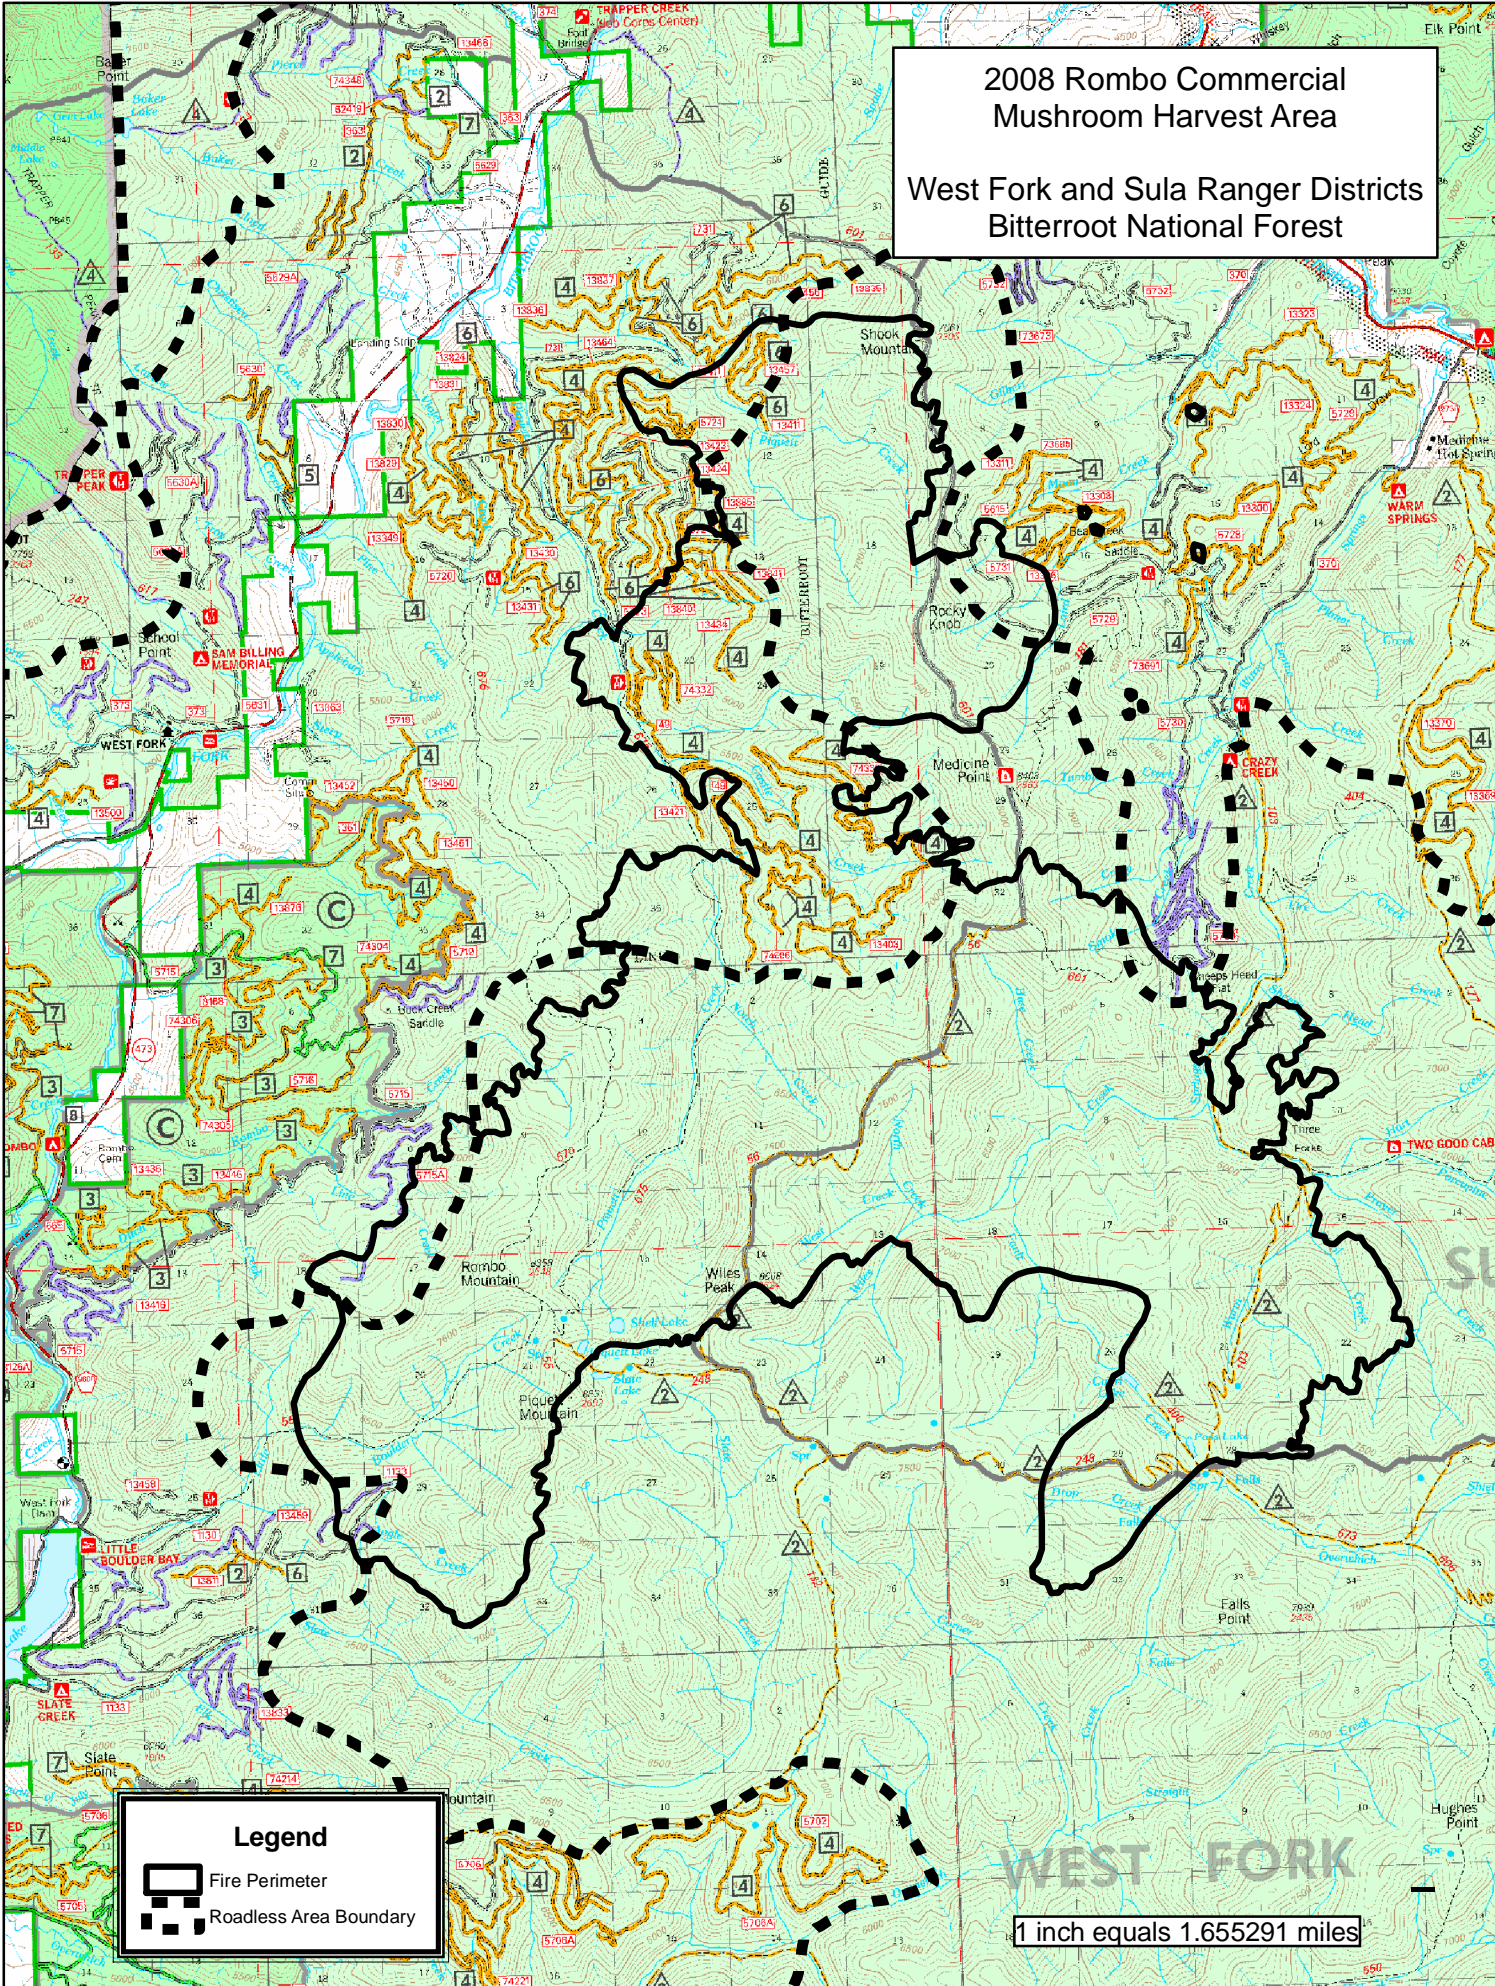

2008 Rombo Commercial
Mushroom Harvest Area
West Fork and Sula Ranger Districts
Bitterroot National Forest

Legend

-  Fire Perimeter
-  Roadless Area Boundary

1 inch equals 1.655291 miles

WEST FORK