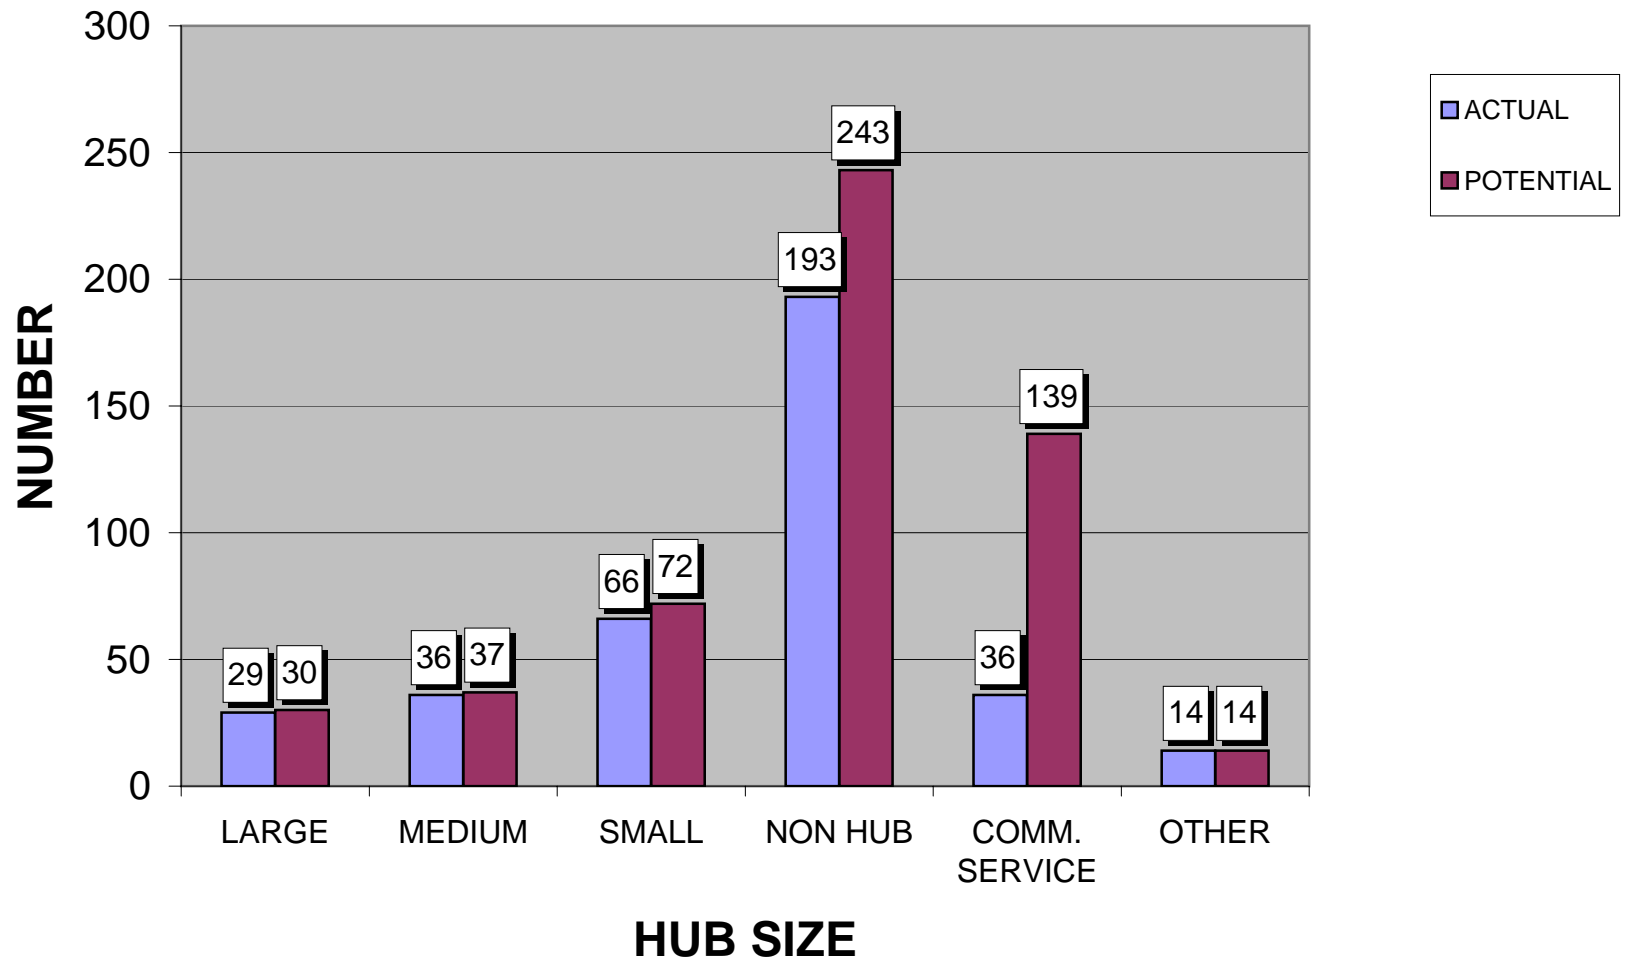

# PFC APPLICATIONS PER HUB SIZE

SOURCE: FAA PFC BRANCH

September 30, 2008

SOURCE: FAA PFC BRANCH

July 31, 2008

SOURCE: FAA PFC BRANCH

July 31, 2008